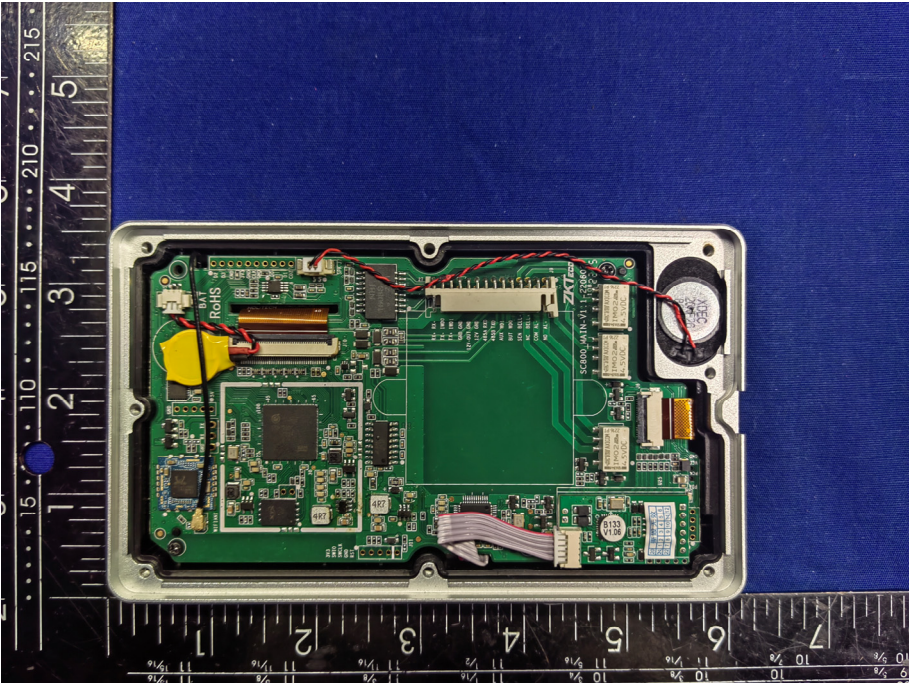

**EUT INTERNAL PHOTOGRAPHS**

125KHz antenna

13.56MHz antenna

FPC antenna

-----The end-----