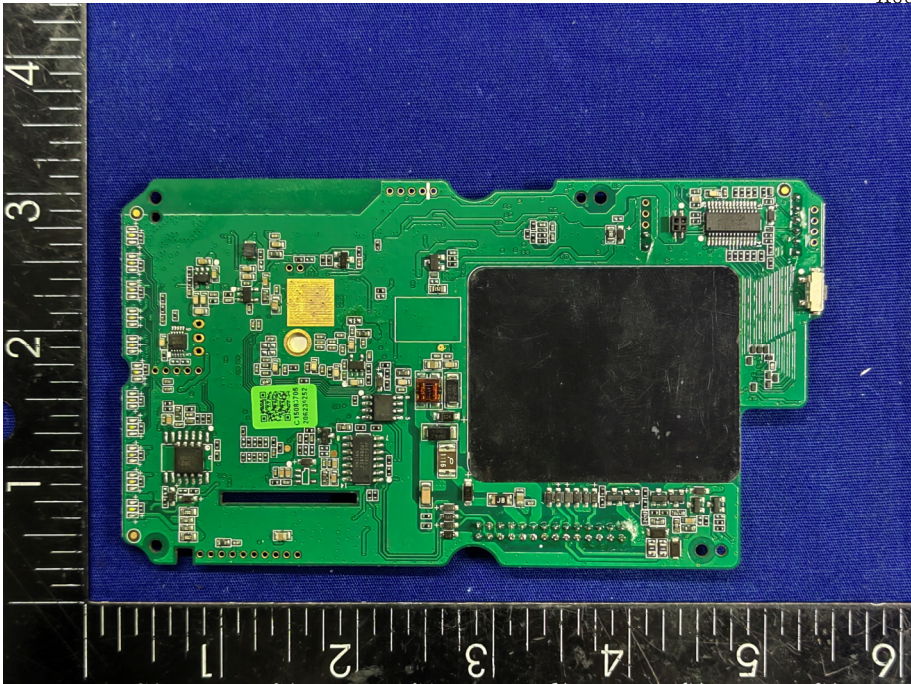

**EUT INTERNAL PHOTOGRAPHS**

125KHz antenna

13.56MHz antenna

FPC antenna

-----The end-----