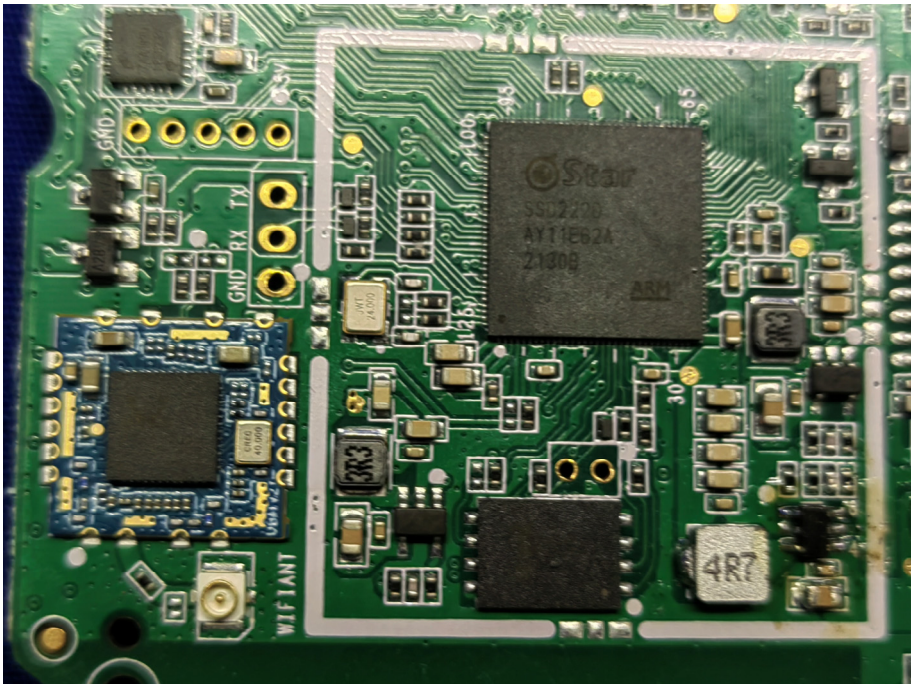

**EUT INTERNAL PHOTOGRAPHS**

125KHz antenna

13.56MHz antenna

FPC antenna

-----The end-----