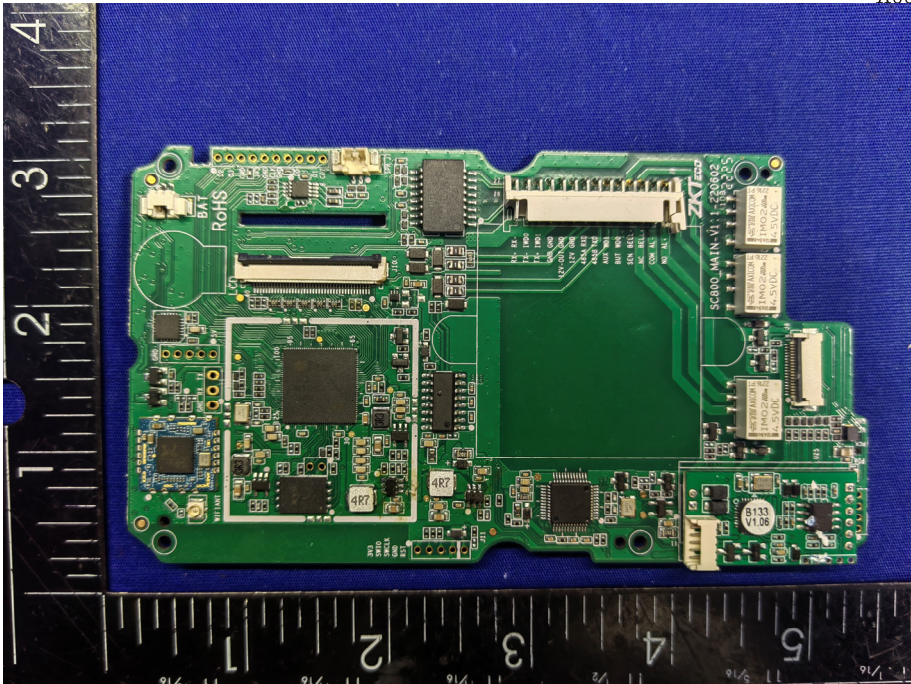

**EUT INTERNAL PHOTOGRAPHS**

125KHz antenna

13.56MHz antenna

FPC antenna

-----The end-----