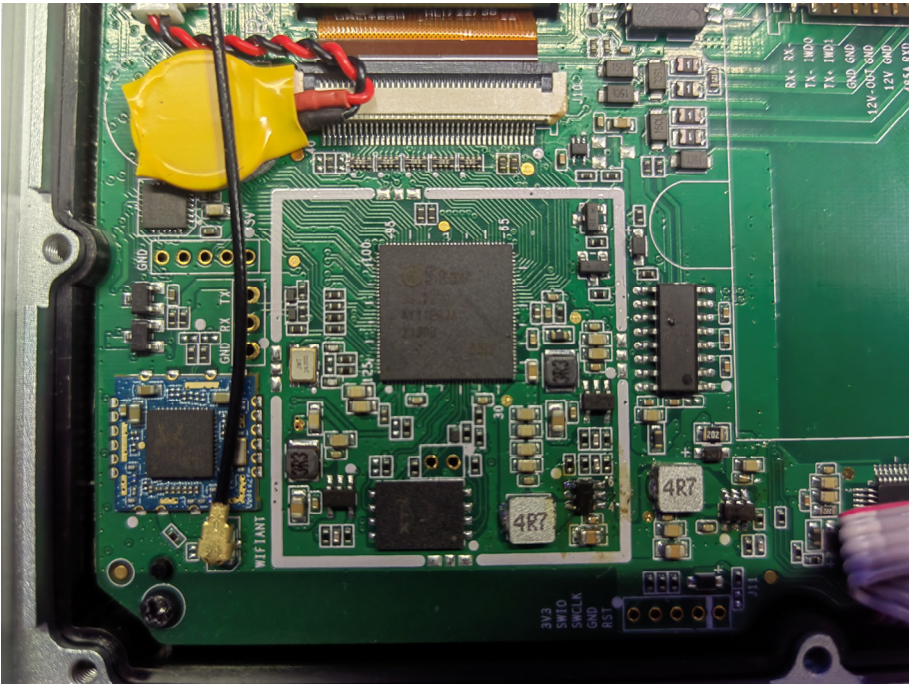

**EUT INTERNAL PHOTOGRAPHS**

125KHz antenna

13.56MHz antenna

FPC antenna

-----The end-----