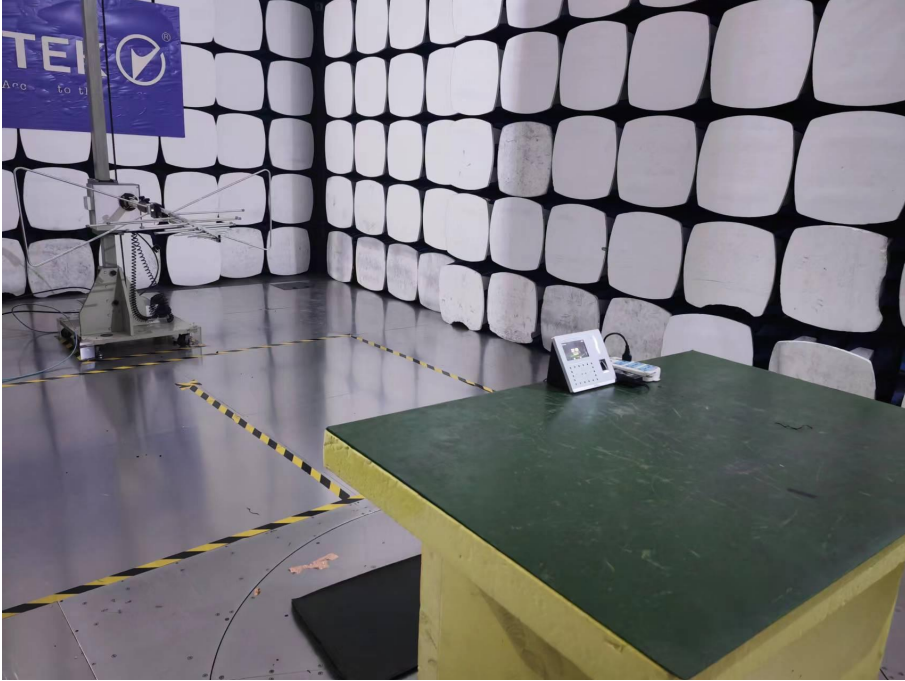

## 1.1. Photos of Conducted Emission Measurement

## 1.2. Photos of Radiation Emission Measurement

Spurious Emission Test Setup (Below 30MHz)

Spurious Emission Test Setup (30MHz-1GHz)