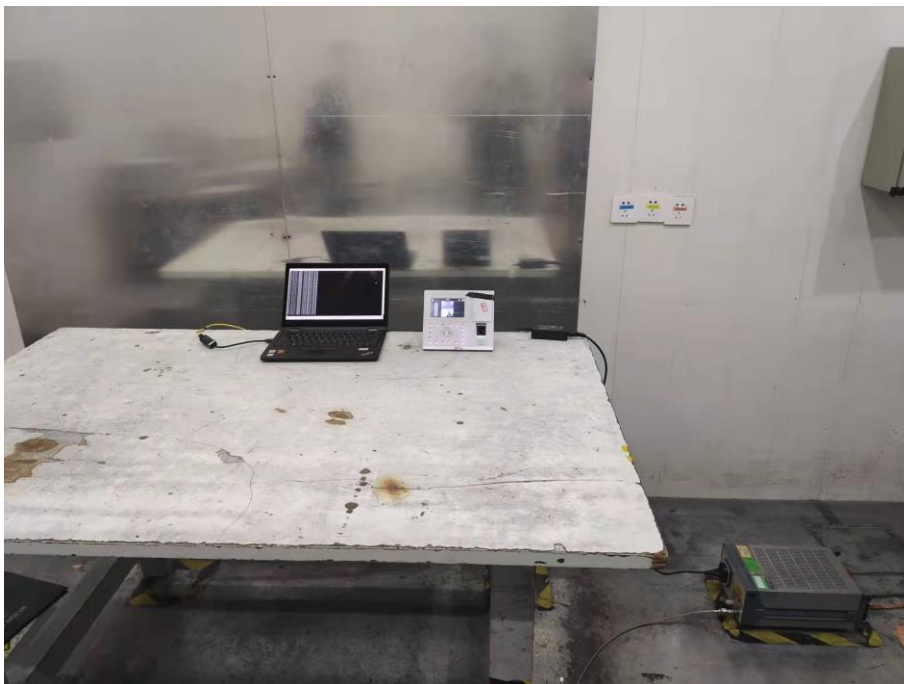

TEST SETUP PHOTOGRAPHS

1.1. Photos of Radiation Emission Measurement

Spurious Emission Test Setup (Below 30MHz)

Spurious Emission Test Setup (30MHz-1GHz)

Spurious Emission Test Setup (Above 1GHz)

1.2. Conducted Emission Test