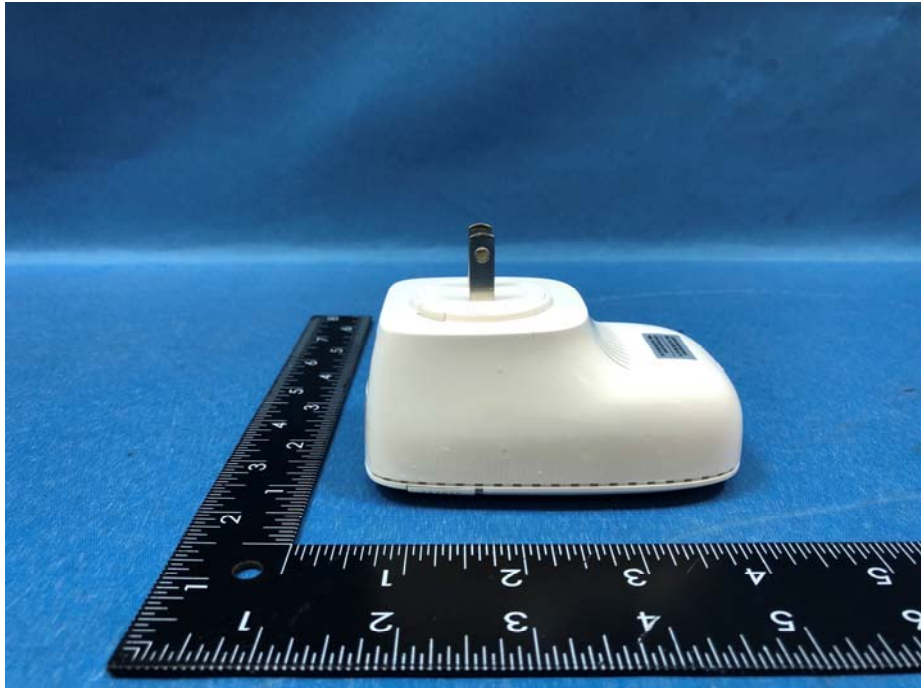

Appendix WTS19S01006323W Photos

---

EUT – External View Model SWV 733 B2 FCC ID: 2AJ9O-SWV733B2

Appendix WTS19S01006323W Photos

---

Appendix WTS19S01006323W Photos

---