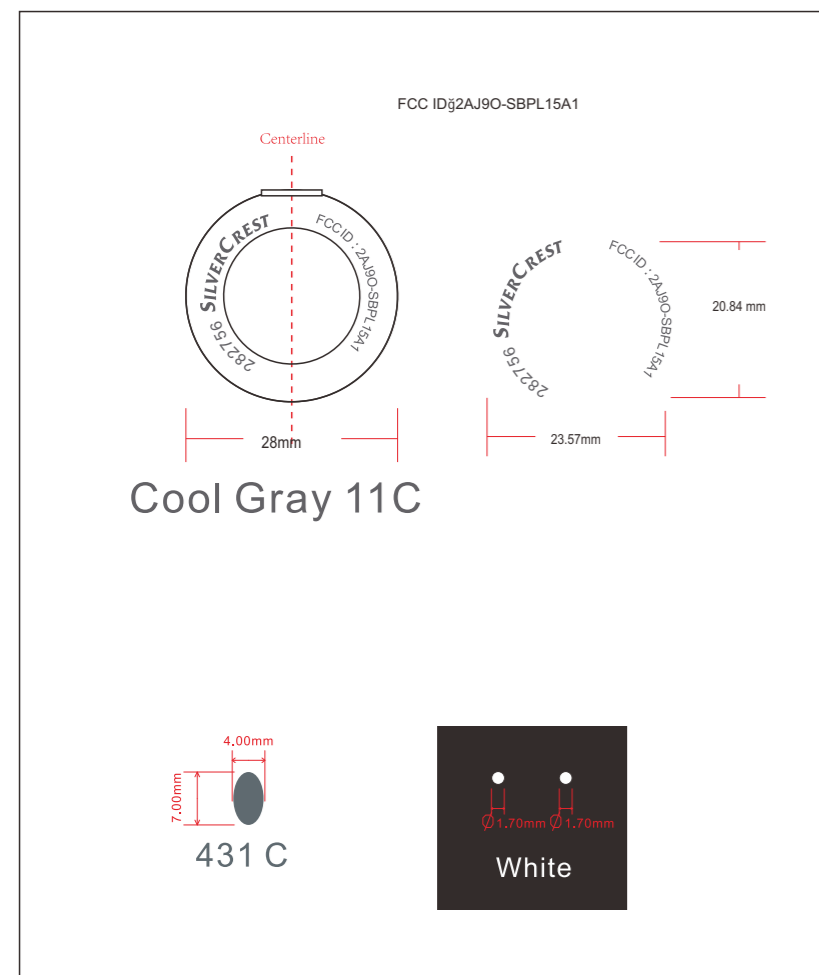

Product:	sbpl15a1	Brand:	SILVERCREST	Design By:		Approved By:	
Process Slikscreen	Version:	V01		Date:		Date:	

Note:

Scale:	1:1	Unit:	millimeter	Tolerance:	± 0.1
--------	-----	-------	------------	------------	-------