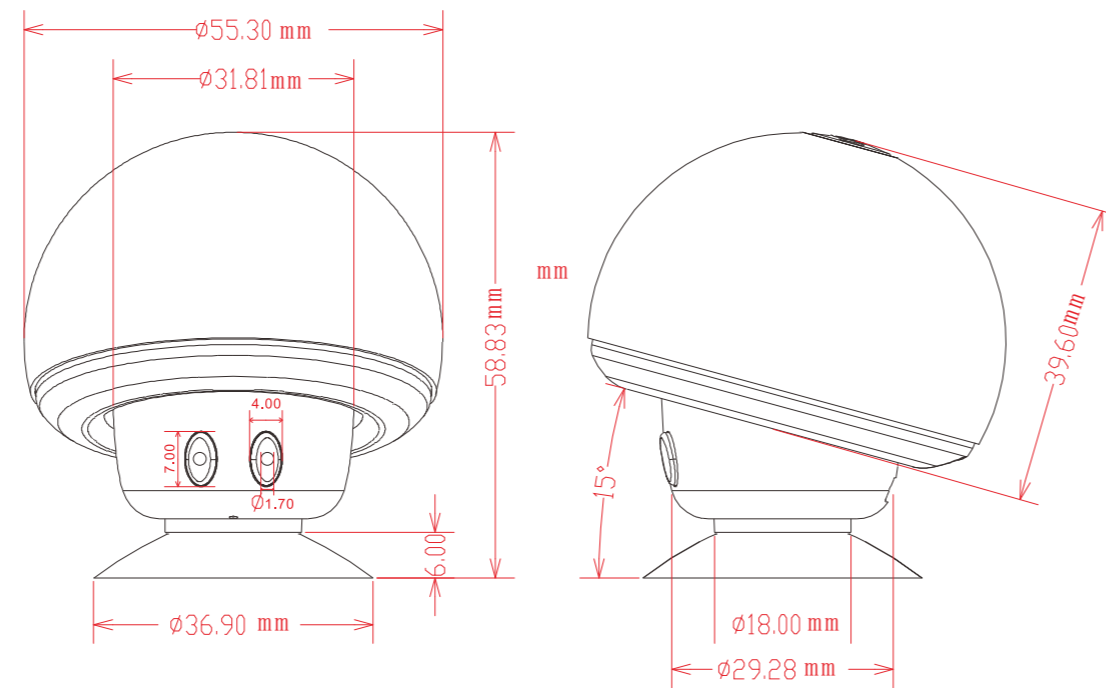

Product:	sbpl15a1	Brand:	SILVERCREST	Design By:		Approved By:	
Process Slikscreen	Version:	V01		Date:		Date:	

Note:

Scale:	1:1	Unit:	millimeter	Tolerance:	± 0.1
--------	-----	-------	------------	------------	-------