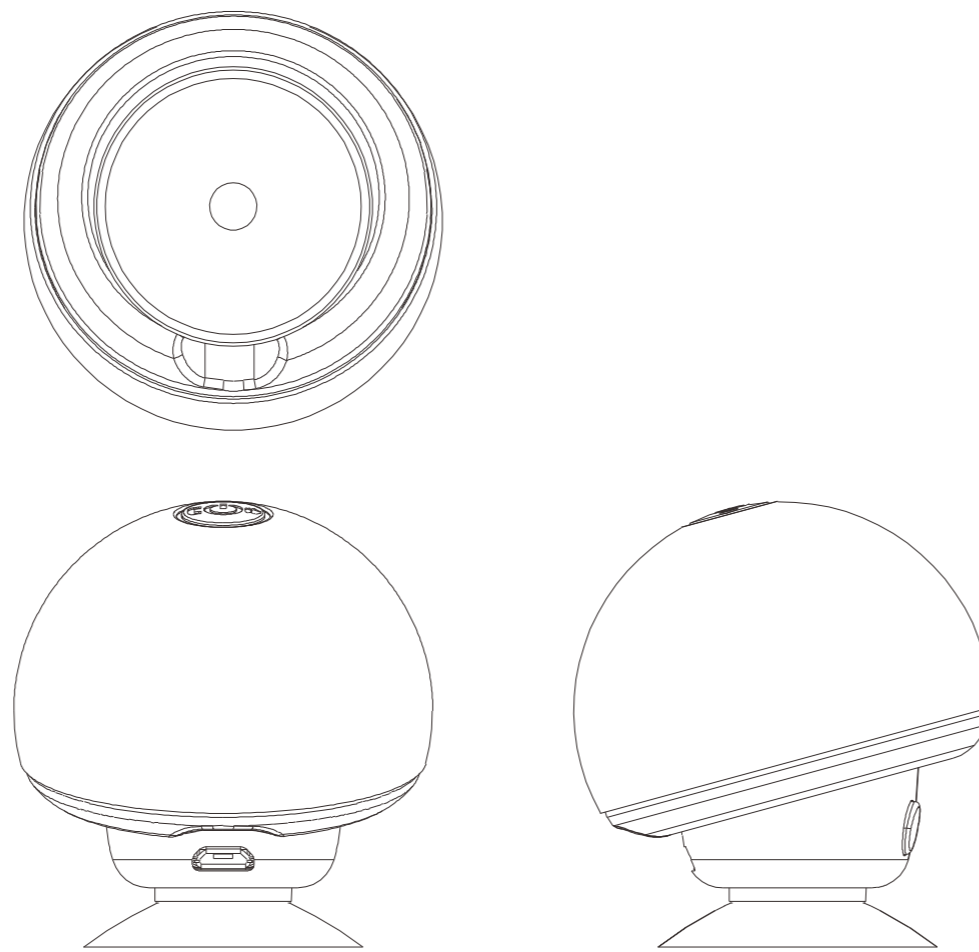

Product:	sbpl15a1	Brand:	SILVERCREST	Design By:		Approved By:	
Process Slikscreen	Version:	V01		Date:		Date:	

Note:

Scale:	1:1	Unit:	millimeter	Tolerance:	± 0.1
--------	-----	-------	------------	------------	-------