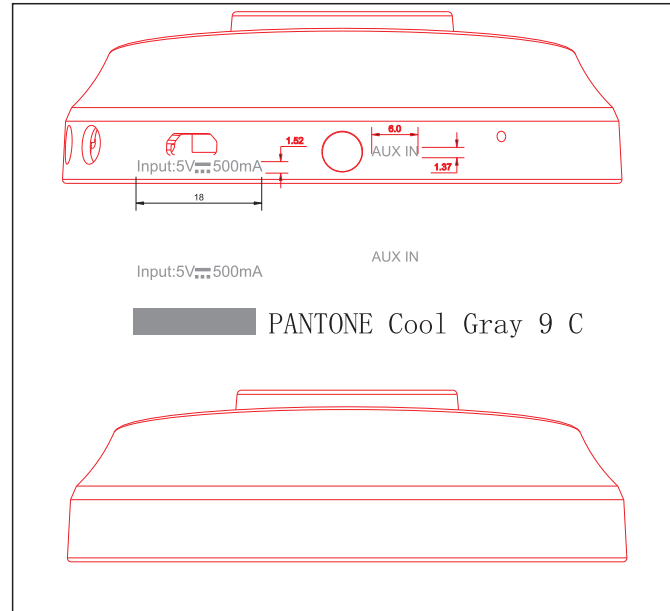

Logo of buttons:  
 Silkscreen: Power button, Bluetooth button (Pantone number: COOL GRAY 9C)  
 Engraving: + -

PANTONE Cool Gray 9 C

306656 (US) rating

PANTONE Cool Gray 9 C

306656 (US) rating

Black Colour

Gold Colour