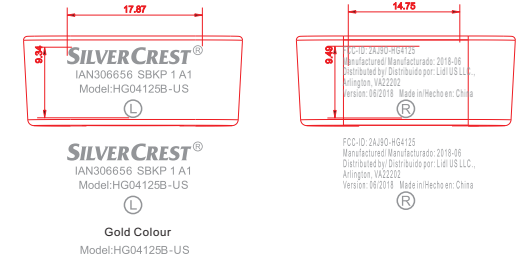

Logo of buttons:  
 Silkscreen: Power button, Bluetooth button (Pantone number: COOL GRAY 9C)  
 Engraving: + -

PANTONE Cool Gray 9 C

306656 (US) rating

PANTONE Cool Gray 9 C

306656 (US) rating

Black Colour