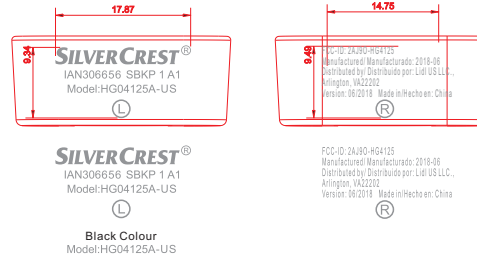

Logo of buttons:  
 Silkscreen: Power button, Bluetooth button (Pantone number: COOL GRAY 9C)  
 Engraving: + -

PANTONE Cool Gray 9 C

306656 (US) rating

PANTONE Cool Gray 9 C

306656 (US) rating

Black Colour