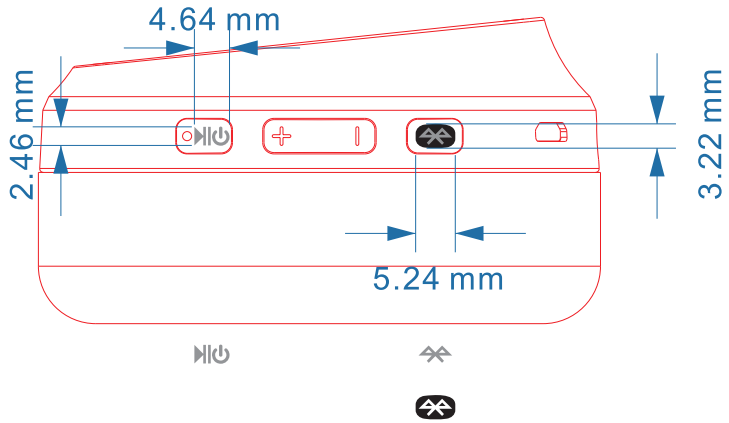

Logo of buttons:  
 Silkscreen: Power button, Bluetooth button (Pantone number: COOL GRAY 9C)  
 Engraving: + -

PANTONE Cool Gray 9 C

306656 (US) rating

PANTONE Cool Gray 9 C

306656 (US) rating

Black Colour