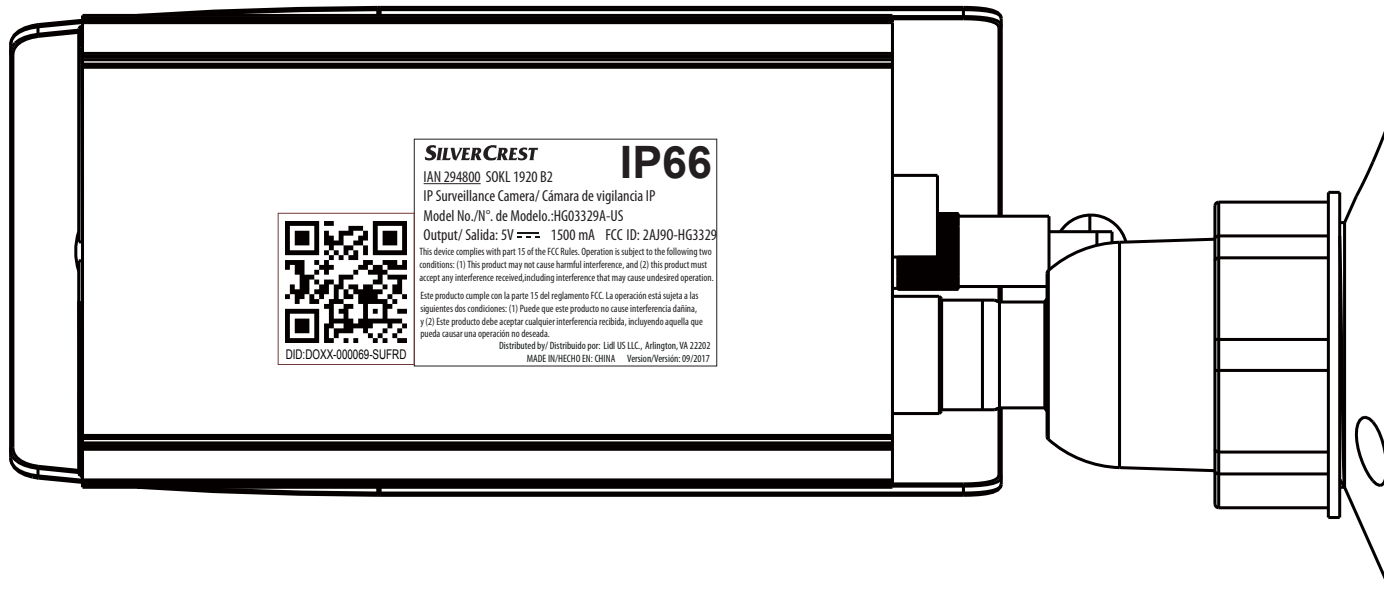

294800 - Product Labels
Rating Label - 40mm x 30mm
Silver bottom Black words
CB9