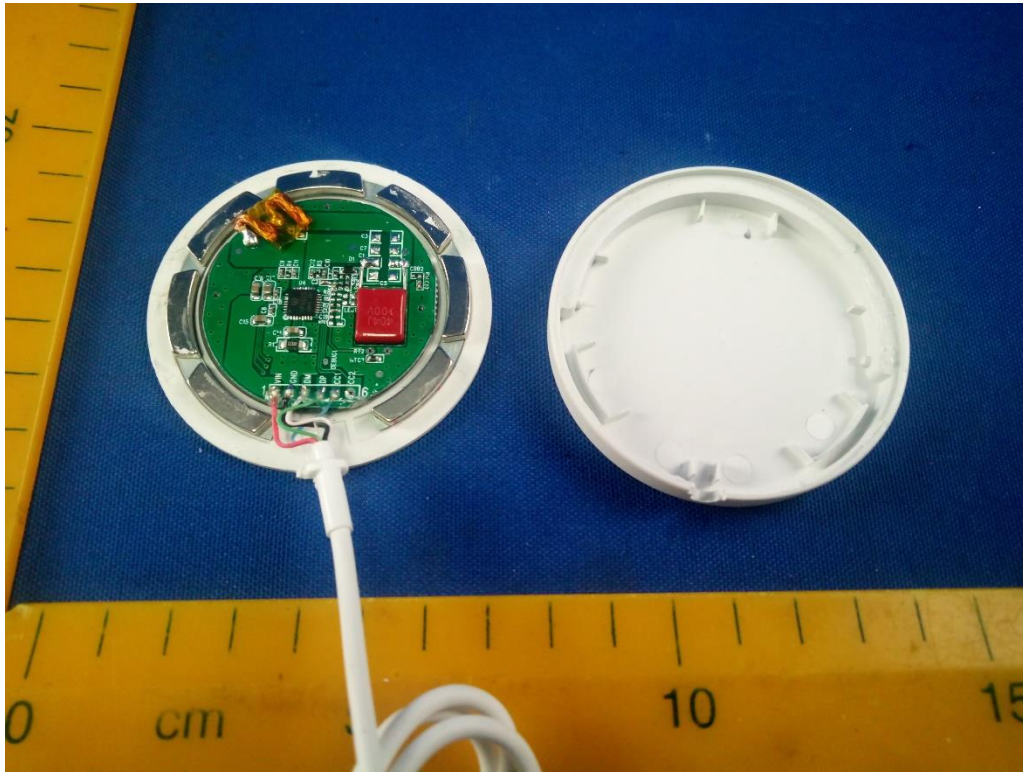

# Appendix

FCC ID: 2AJ90-HG09055

Antenna