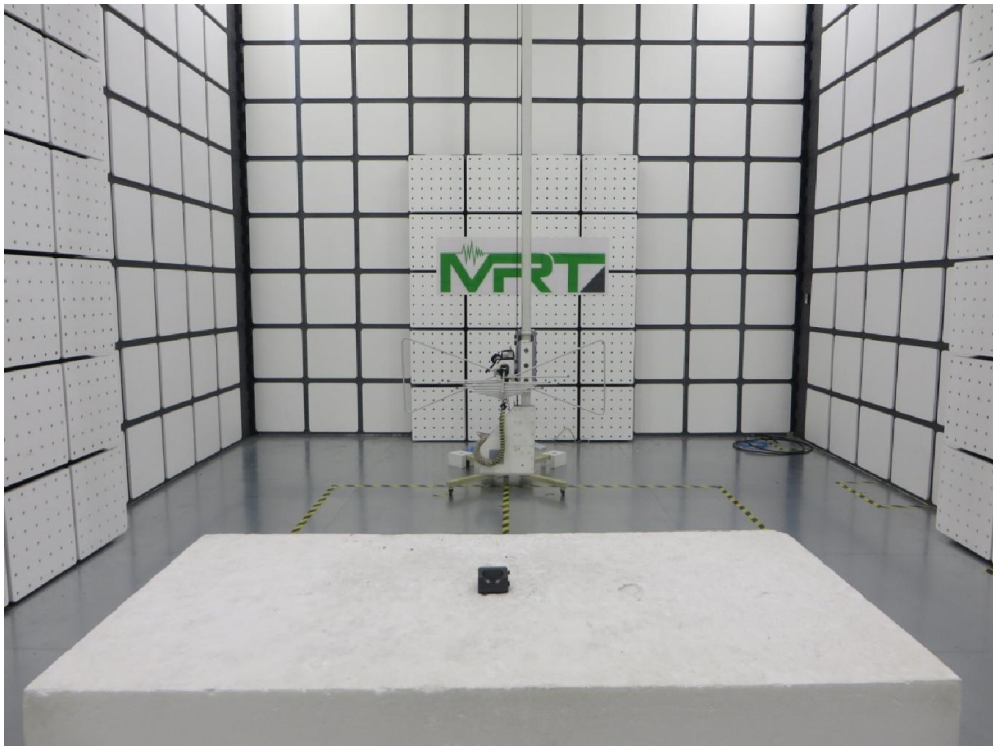

Test Setup Photograph

Description: Radiated Emissions Test Setup for Below 30MHz

Description: Radiated Emissions Test Setup for Below 1GHz

Description: Radiated Emissions Test Setup for 1~18GHz

Note: The edge of test table align with the center of turn table.