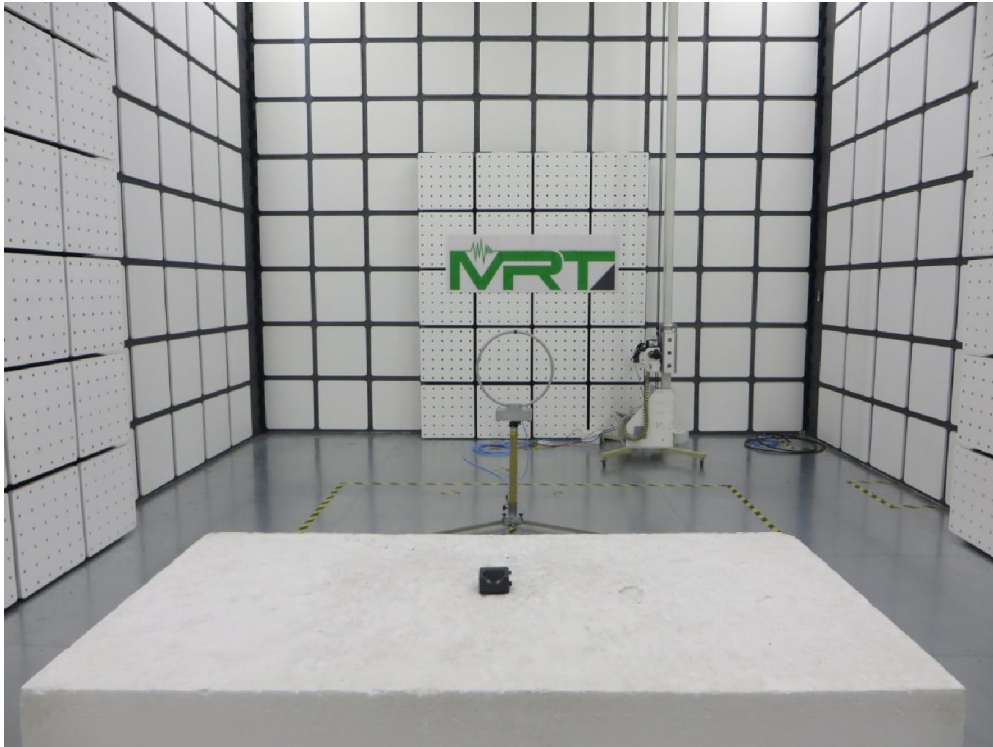

Test Setup Photograph

Description: Radiated Emissions Test Setup for Below 30MHz

Description: Radiated Emissions Test Setup for Below 1GHz

Description: Radiated Emissions Test Setup for 1~18GHz

Note: The edge of test table align with the center of turn table.