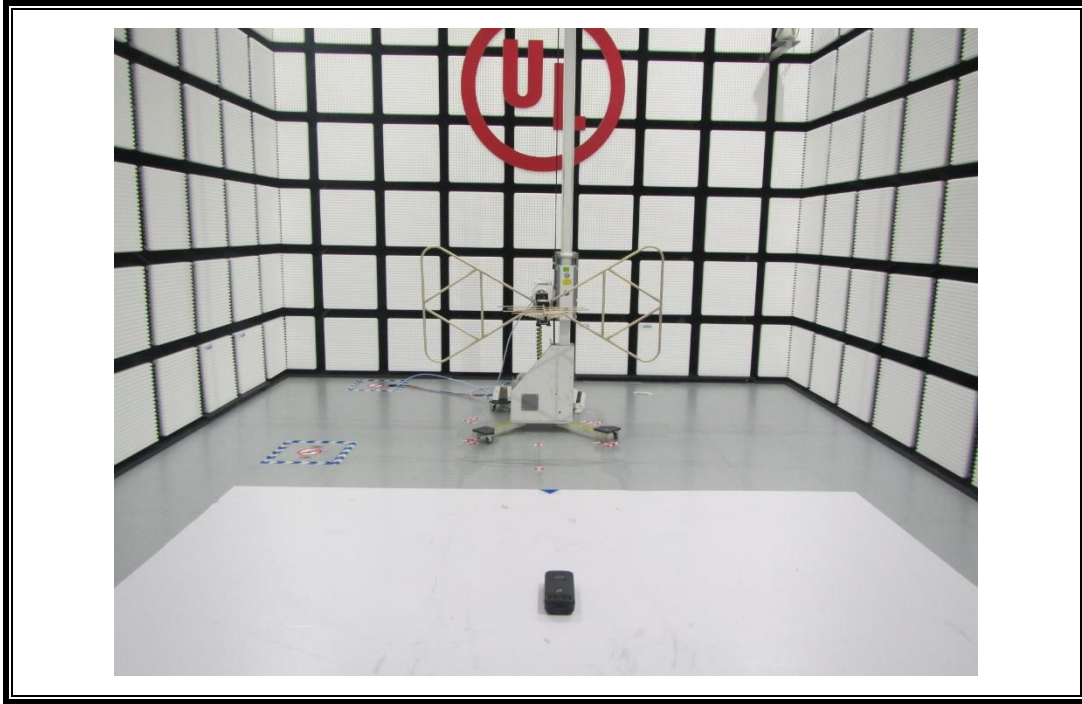

# **Setup Photographs**

RADIATED RF MEASUREMENT SETUP (30MHz ~ 1 GHz)

RADIATED RF MEASUREMENT SETUP (Below 30MHz)

RADIATED RF MEASUREMENT SETUP (Above 1G – X axis)

RADIATED RF MEASUREMENT SETUP (Above 1G – Y axis)

RADIATED RF MEASUREMENT SETUP (Above 1G – Z axis)