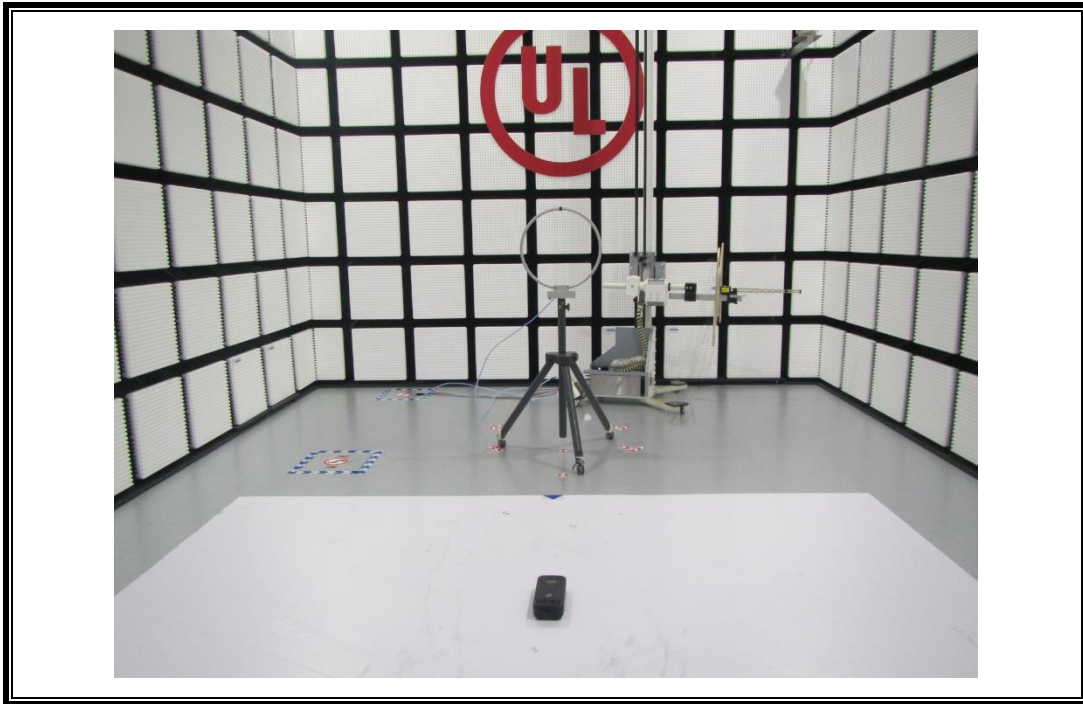

# **Setup Photographs**

RADIATED RF MEASUREMENT SETUP (30MHz ~ 1 GHz)

RADIATED RF MEASUREMENT SETUP (Below 30MHz)

RADIATED RF MEASUREMENT SETUP (Above 1G – X axis)

RADIATED RF MEASUREMENT SETUP (Above 1G – Y axis)

RADIATED RF MEASUREMENT SETUP (Above 1G – Z axis)