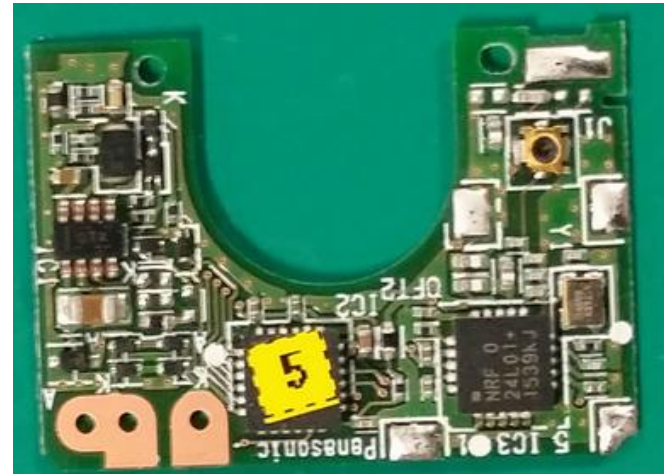

# Photo of a product (internal)

MODEL: ENY-T1U01D  
FCCID: 2AJ8N-ENY-T1U01D

FRONT

FRONT2(without antenna& shield)

BACK

POSITION(in the case)