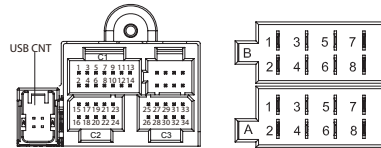

120.00 mm

BLAUPUNKT

Model: Osaka 960

Rear of Unit

PIN	DEFINITION A PART	PIN	DEFINITION B PART
1	NC	1	Rear right+
2	NC	2	Rear right-
3	NC	3	Front right+
4	ACC	4	Front right-
5	NC	5	Front left+
6	ILLUMI	6	Front left-
7	BATT +	7	Rear left+
8	GND	8	Rear left-

DEFINITION C PART			
PIN	C1 PART	PIN	C1 PART
1	AUX IN CVBS	8	AGND
2	GND	9	REAR R
3	AUX IN R	10	REAR L
4	AUX IN L	11	AGND
5	AGND	12	FRONT R
6	NC	13	FRONT L
7	SUB.W	14	AGND
-	---	-	---
-	---	-	---
PIN	C2 PART	PIN	C3 PART
15	GND	25	DP2
16	CAMERA CVBS	26	DM2
17	NC	27	GND
18	P.ANT*	28	+5V
19	PARKING	29	GND
20	REVERSE	30	VEDIO OUT
21	ILLUMI	31	NC
22	KAY GND	32	MIC-
23	KAY A	33	MIC+
24	KAY B	34	NC

Warnings:
Warranty void if this unit is damaged due to misuse or unauthorized service attempting.
Before making any electrical connections disconnect the vehicle battery's negative terminal and carefully read the unit's Operating Instructions.
Connect each pair of speaker leads only to a single pair of speakers (or speaker system) that has an impedance of at least 4 ohms, as well as 50-watt power handling capability. Never allow the uninsulated part of any speaker leads to touch a metal part of the vehicle.
Connect speaker leads to input of external amplifiers ONLY if indicated in amplifier's manual, otherwise this unit's internal amplifier will be damaged.

This product was produced using lead free technology. Help keep the world clean! Dispose properly!

FCC ID: 2AJ8A-OSAKA960
QDID: D033651

Remarks: (*) Total max. 150 mA / Fuse: 15 Ampere

12V ⊕ GROUND = 15A max

Front USB: 5V = ≥1A (max 2A)

Rear USB: 5V = 500mA

Blaupunkt Technology Americas S.A.
Zona America Ruta 8 km
Costa Park, Montevideo, Uruguay

PN: 127072002632

100.00 mm