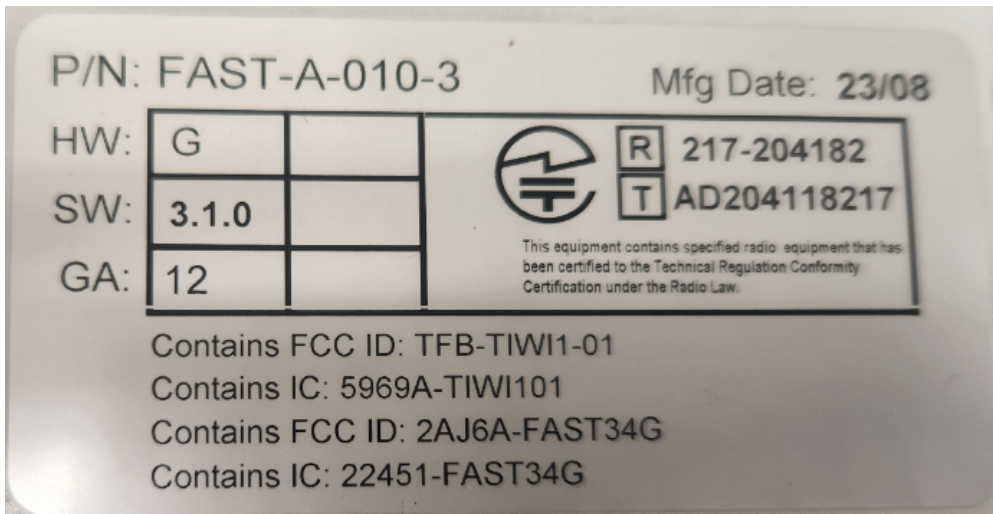

Figure 1: Product Serial Number Labeling with P/N, Model Type, Serial Number

Figure 2: Product Configuration Labeling with P/N, MFG Date, FCC-ID, IC-ID, & Japan¹

¹ NOTE: Additional customer information may be included

Figure 3: Product Serial Number Labeling with P/N, Model Type, Serial Number

Figure 4: Product Configuration Labeling with P/N, MFG Date, FCC-ID, IC-ID, & Japan²

² NOTE: Additional customer information may be included

Figure 5: Product Configuration Labelling – FAST-A-010-3

Figure 6: Product Configuration Labelling – FAST-A-010-4

Note: Label actual size: 3.0" X 1.5" ILS 324 metalized polyester industrial labels. Printed on Polyester Film Labels: ILS Ultimate S4600, or equivalent