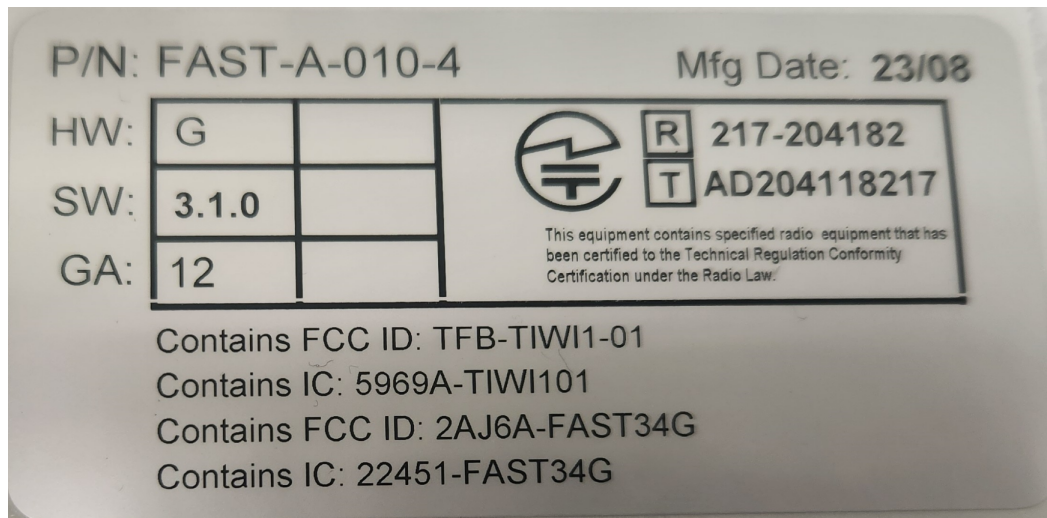

Figure 1: Product Serial Number Labeling with P/N, Model Type, Serial Number

Figure 2: Product Configuration Labeling with P/N, MFG Date, FCC-ID, IC-ID, & Japan¹

¹ NOTE: Additional customer information may be included

Figure 3: Product Serial Number Labeling with P/N, Model Type, Serial Number

Figure 4: Product Configuration Labeling with P/N, MFG Date, FCC-ID, IC-ID, & Japan²

² NOTE: Additional customer information may be included

Figure 5: Product Configuration Labelling – FAST-A-010-3

Figure 6: Product Configuration Labelling – FAST-A-010-4

Note: Label actual size: 3.0" X 1.5" ILS 324 metalized polyester industrial labels. Printed on Polyester Film Labels: ILS Ultimate S4600, or equivalent