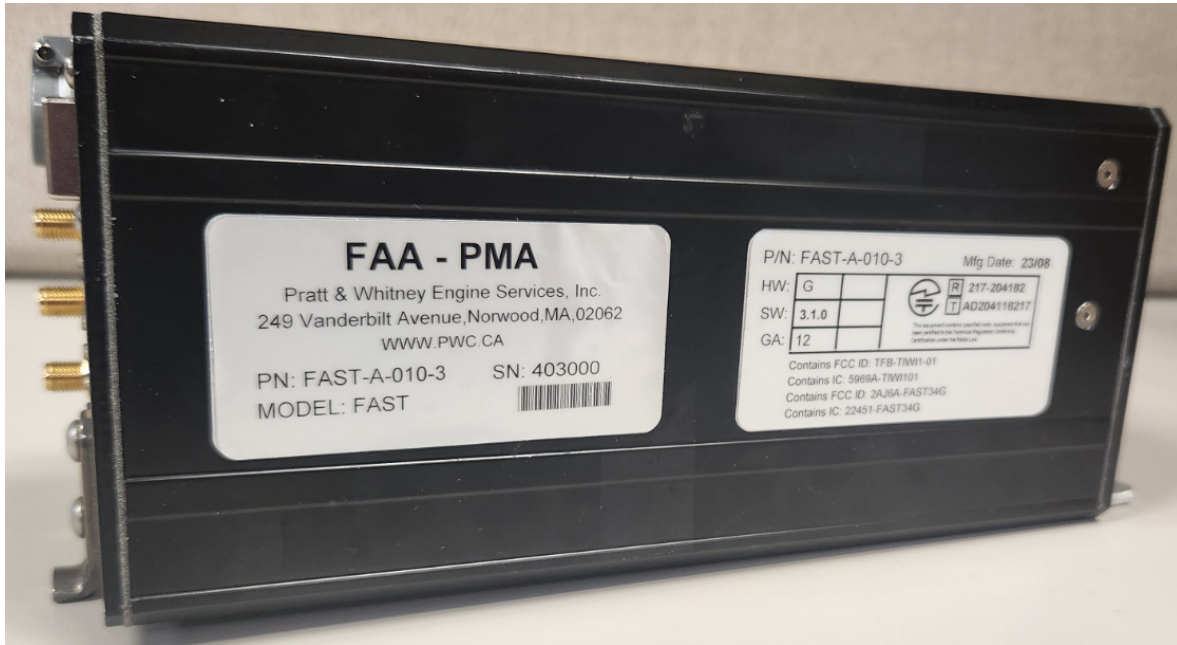

Figure 1: Product Serial Number Labeling with P/N, Model Type, Serial Number

Figure 2: Product Configuration Labeling with P/N, MFG Date, FCC-ID, IC-ID, & Japan¹

¹ NOTE: Additional customer information may be included

Figure 3: Product Serial Number Labeling with P/N, Model Type, Serial Number

Figure 4: Product Configuration Labeling with P/N, MFG Date, FCC-ID, IC-ID, & Japan²

² NOTE: Additional customer information may be included

Figure 5: Product Configuration Labelling – FAST-A-010-3

Figure 6: Product Configuration Labelling – FAST-A-010-4

Note: Label actual size: 3.0" X 1.5" ILS 324 metalized polyester industrial labels. Printed on Polyester Film Labels: ILS Ultimate S4600, or equivalent