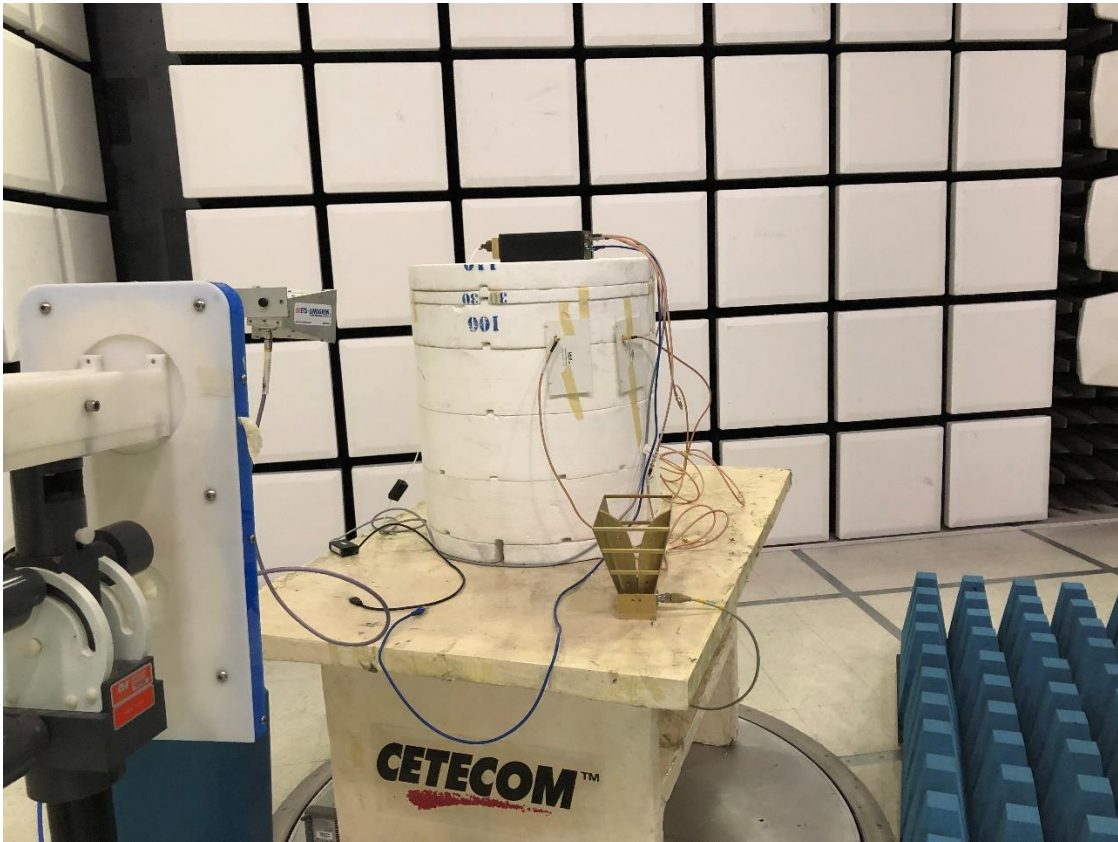

18 GHz to 26 GHz