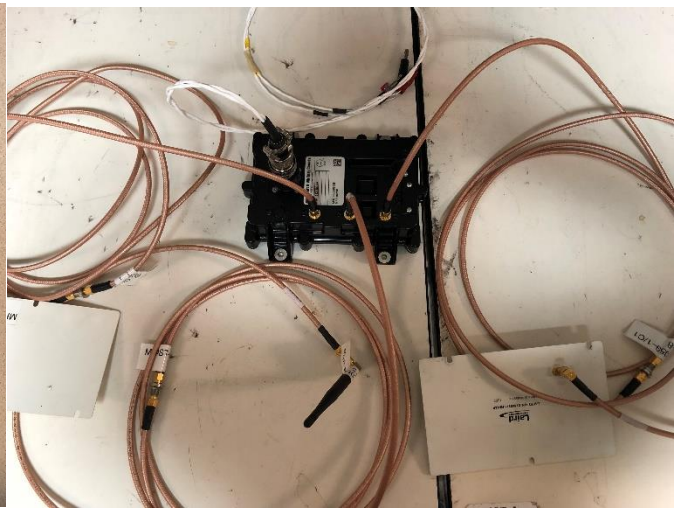

FCC/IC Test Setup Photos

FOR:

Pratt & Whitney Canada

Model Number:

MFAST-A-010-2

Product Description:

Data collection from Pratt & Whitney Engine Control LRU and wireless transmission of data to analytics center.

30 MHz to 1 GHz

1 GHz to 3GHz

3 GHz to 18GHz

18 GHz to 26 GHz

EUT Photos

EUT top view

EUT with Accessories

EUT bottom view