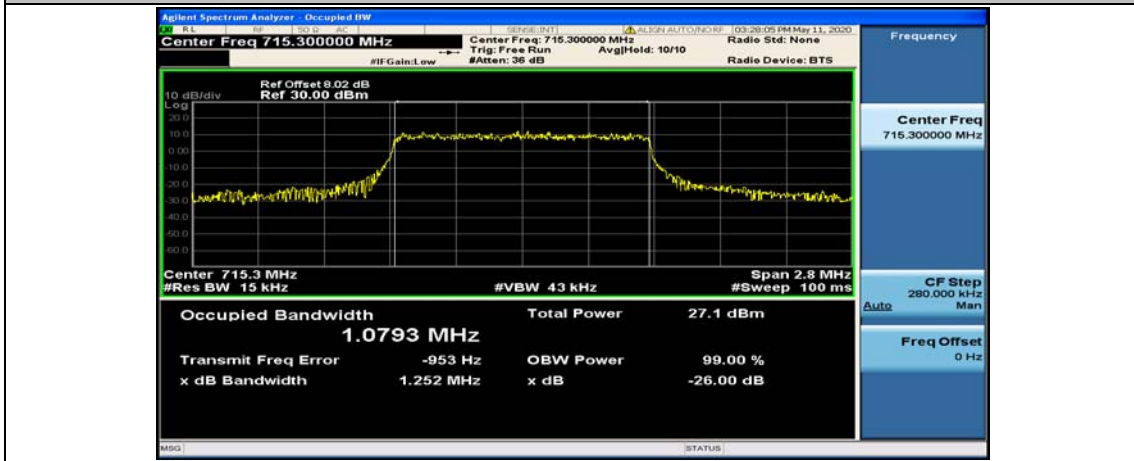

(Channel Bandwidth: 1.4 MHz)_HCH_QPSK_6RB#0