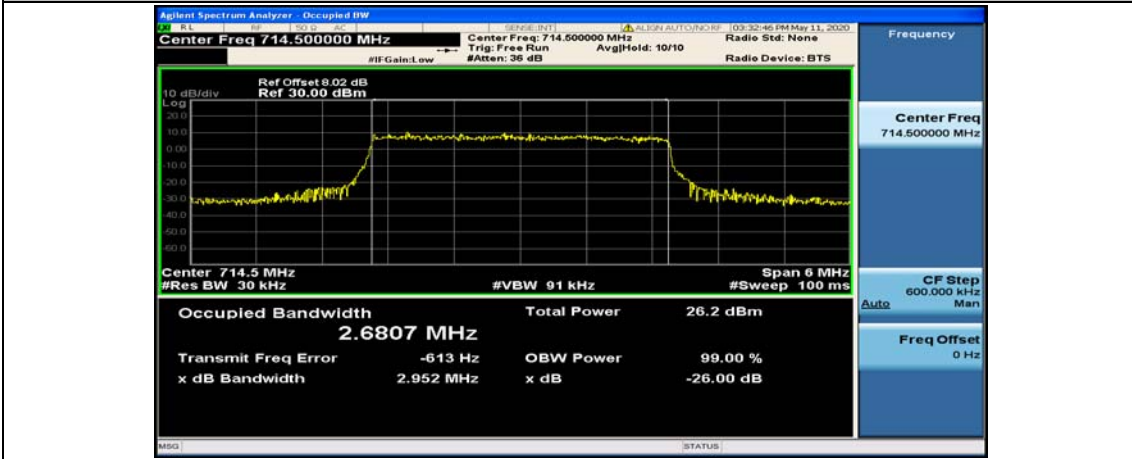

Channel Bandwidth: 3 MHz

(Channel Bandwidth: 3 MHz)_LCH_QPSK_15RB#0

(Channel Bandwidth: 3 MHz)_MCH_QPSK_15RB#0

(Channel Bandwidth: 3 MHz)_HCH_QPSK_15RB#0

(Channel Bandwidth: 3 MHz)_LCH_16QAM_15RB#0

(Channel Bandwidth: 3 MHz)_MCH_16QAM_15RB#0