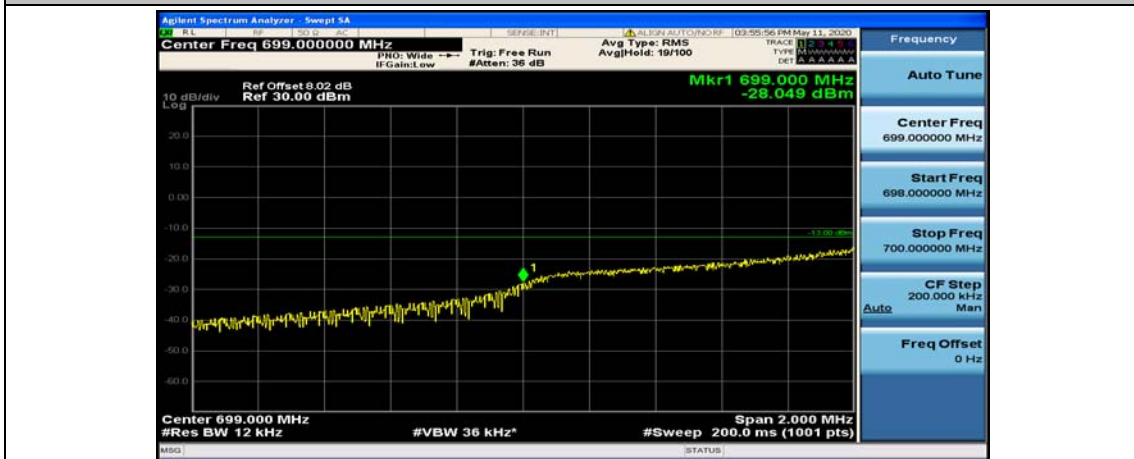

(Channel Bandwidth: 1.4 MHz)_HCH_16QAM_3RB#2

(Channel Bandwidth: 1.4 MHz)_HCH_16QAM_3RB#3

(Channel Bandwidth: 1.4 MHz)_HCH_16QAM_6RB#0

Channel Bandwidth: 3 MHz

(Channel Bandwidth: 3 MHz)_LCH_QPSK_1RB#0

(Channel Bandwidth: 3 MHz)_LCH_QPSK_1RB#7