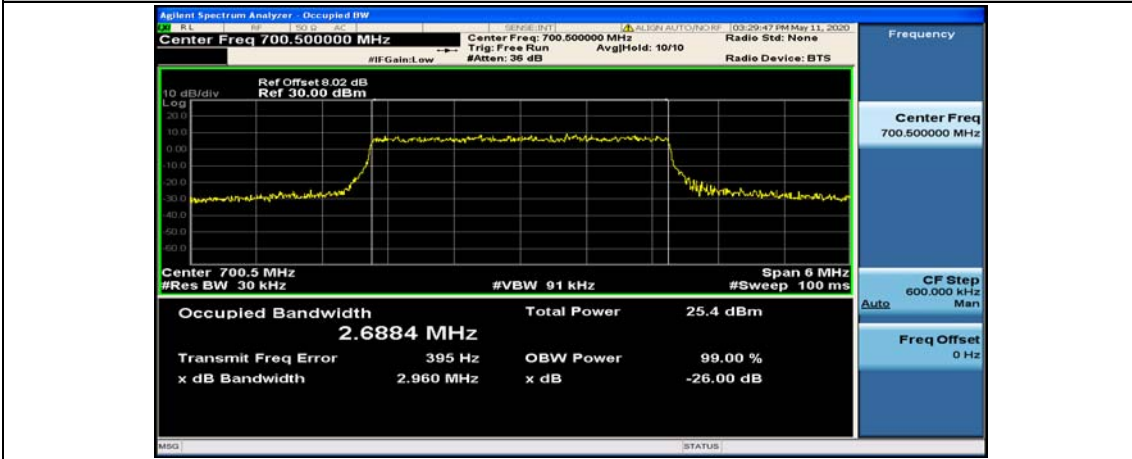

Channel Bandwidth: 3 MHz

(Channel Bandwidth: 3 MHz)_LCH_QPSK_15RB#0

(Channel Bandwidth: 3 MHz)_MCH_QPSK_15RB#0

(Channel Bandwidth: 3 MHz)_HCH_QPSK_15RB#0

(Channel Bandwidth: 3 MHz)_LCH_16QAM_15RB#0

(Channel Bandwidth: 3 MHz)_MCH_16QAM_15RB#0