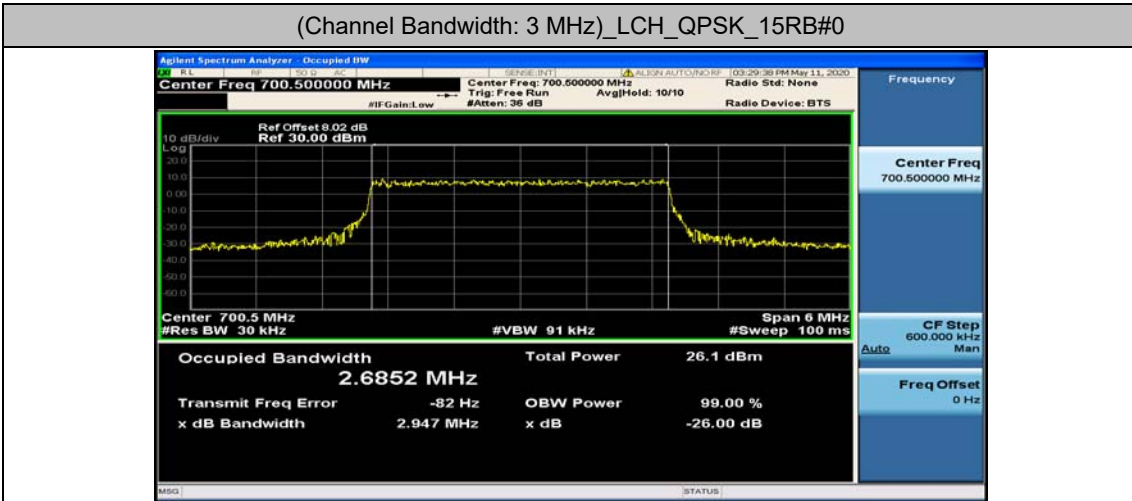

Channel Bandwidth: 3 MHz

(Channel Bandwidth: 3 MHz)_LCH_QPSK_15RB#0