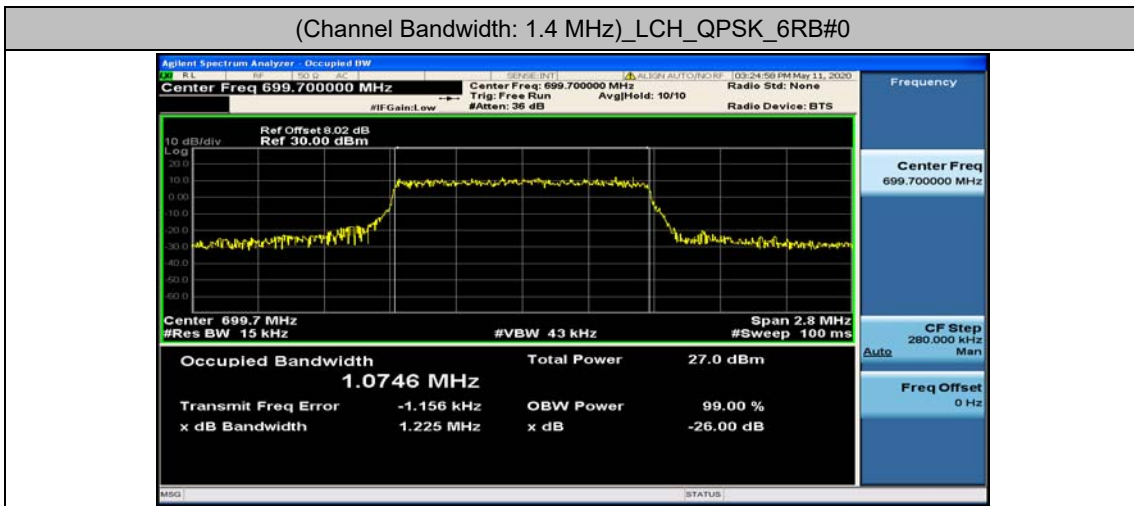

Channel Bandwidth: 10 MHz

Channel Bandwidth: 10 MHz						
Modulation	Channel	RB Configuration		Occupied Bandwidth (MHz)	26dB Bandwidth (MHz)	Verdict
		Size	Offset			
QPSK	LCH	50	0	8.9335	9.530	PASS
	MCH	50	0	8.9239	9.522	PASS
	HCH	50	0	8.9345	9.486	PASS
16QAM	LCH	50	0	8.9317	9.485	PASS
	MCH	50	0	8.9356	9.437	PASS
	HCH	50	0	8.9209	9.549	PASS

Test Graphs

Channel Bandwidth: 1.4 MHz