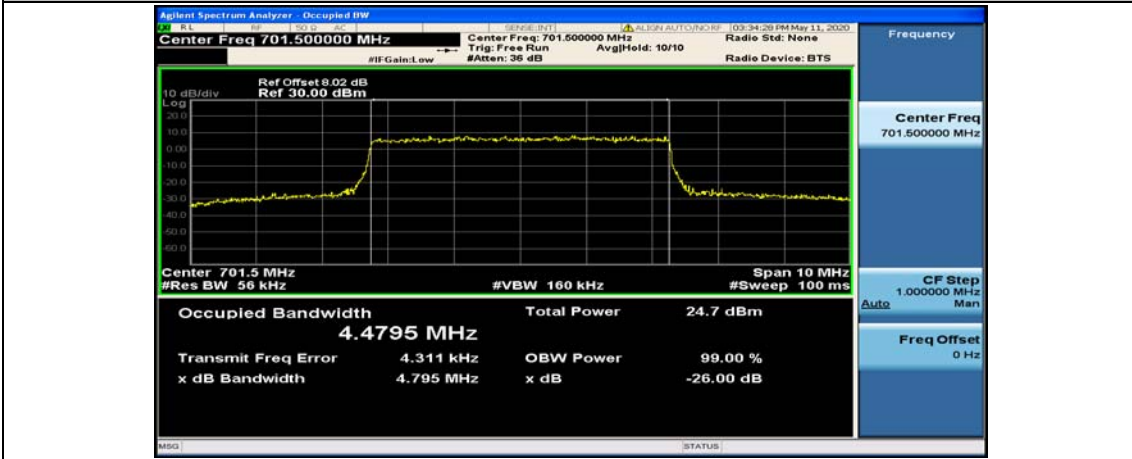

(Channel Bandwidth: 3 MHz)_HCH_16QAM_15RB#0

Channel Bandwidth: 5 MHz

(Channel Bandwidth: 5 MHz)_LCH_QPSK_25RB#0

(Channel Bandwidth: 5 MHz)_MCH_QPSK_25RB#0

(Channel Bandwidth: 5 MHz)_HCH_QPSK_25RB#0

(Channel Bandwidth: 5 MHz)_LCH_16QAM_25RB#0