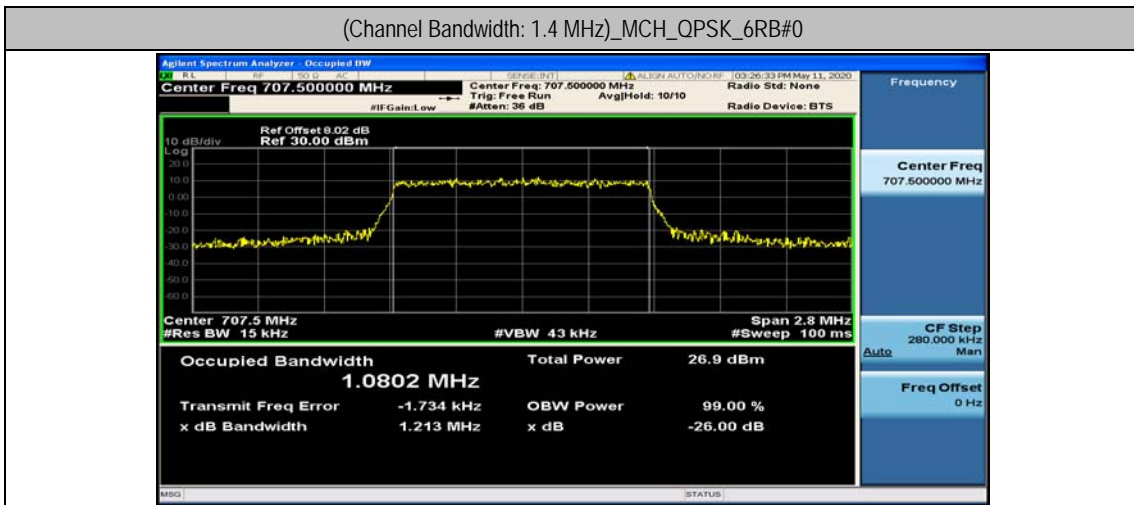

Channel Bandwidth: 10 MHz

Channel Bandwidth: 10 MHz						
Modulation	Channel	RB Configuration		Occupied Bandwidth (MHz)	26dB Bandwidth (MHz)	Verdict
		Size	Offset			
QPSK	LCH	50	0	8.9335	9.530	PASS
	MCH	50	0	8.9239	9.522	PASS
	HCH	50	0	8.9345	9.486	PASS
16QAM	LCH	50	0	8.9317	9.485	PASS
	MCH	50	0	8.9356	9.437	PASS
	HCH	50	0	8.9209	9.549	PASS

Test Graphs

Channel Bandwidth: 1.4 MHz