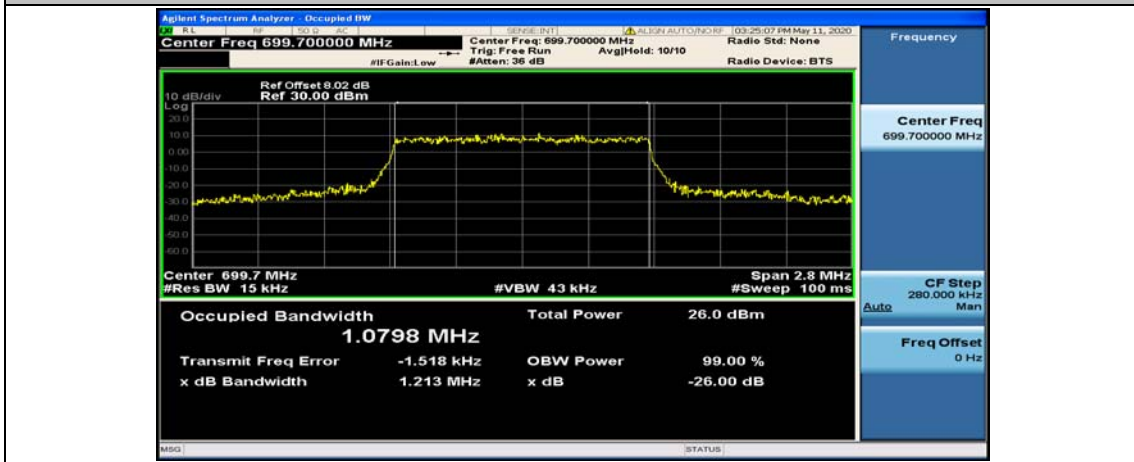

Test Graphs

Channel Bandwidth: 1.4 MHz

(Channel Bandwidth: 1.4 MHz)_HCH_QPSK_6RB#0

(Channel Bandwidth: 1.4 MHz)_LCH_16QAM_6RB#0

(Channel Bandwidth: 1.4 MHz)_MCH_16QAM_6RB#0

(Channel Bandwidth: 1.4 MHz)_HCH_16QAM_6RB#0