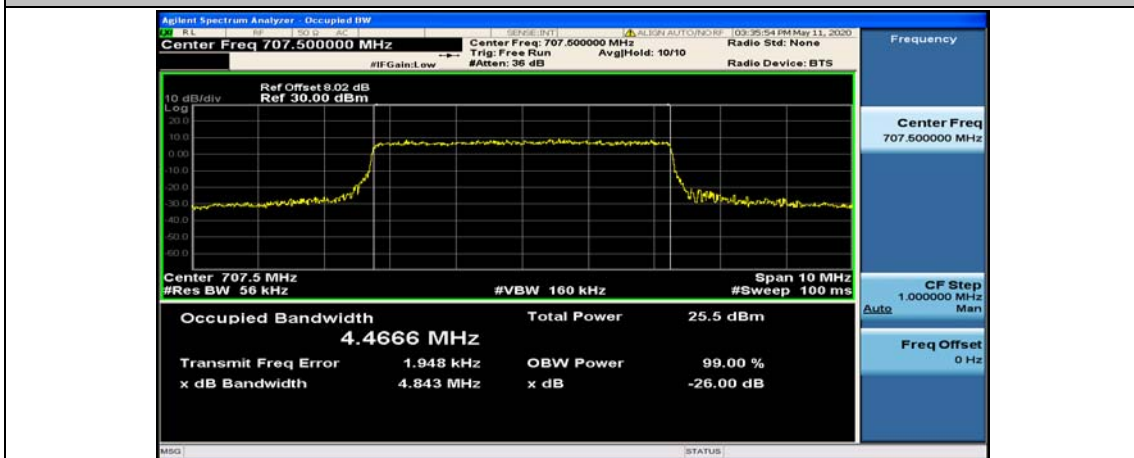

(Channel Bandwidth: 3 MHz)_HCH_16QAM_15RB#0

Channel Bandwidth: 5 MHz

(Channel Bandwidth: 5 MHz)_LCH_QPSK_25RB#0

(Channel Bandwidth: 5 MHz)_MCH_QPSK_25RB#0

(Channel Bandwidth: 5 MHz)_HCH_QPSK_25RB#0

(Channel Bandwidth: 5 MHz)_LCH_16QAM_25RB#0