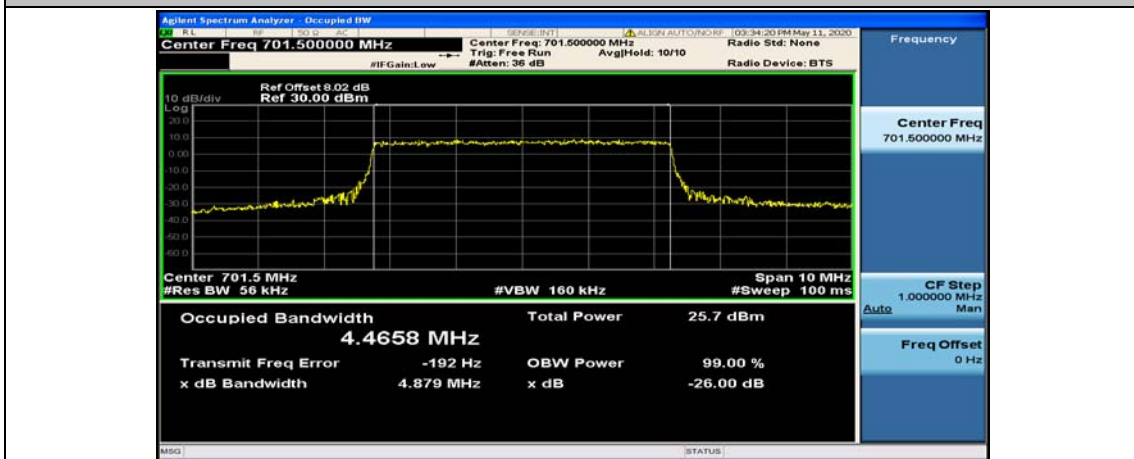

Channel Bandwidth: 5 MHz

(Channel Bandwidth: 5 MHz)_LCH_QPSK_25RB#0