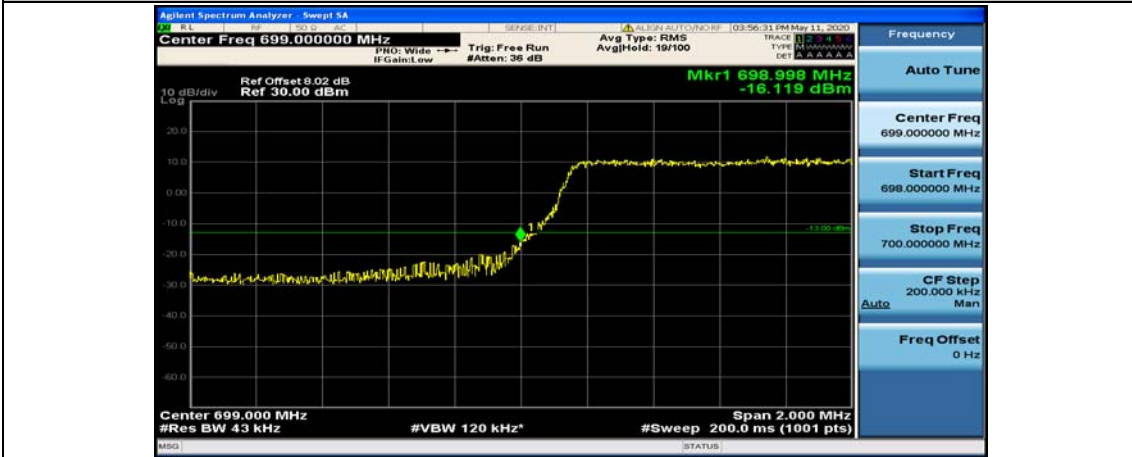

(Channel Bandwidth: 3 MHz)_LCH_QPSK_8RB#0