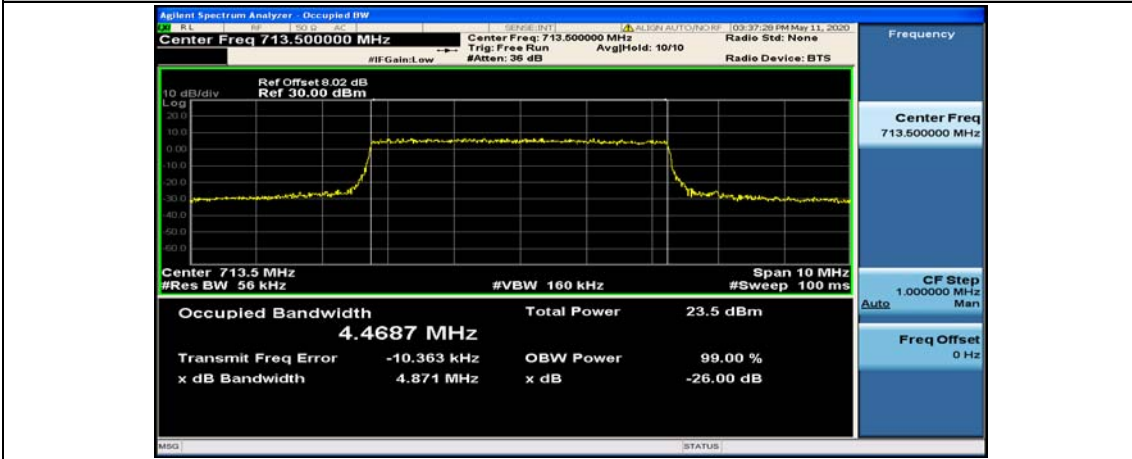

(Channel Bandwidth: 3 MHz)_HCH_16QAM_15RB#0

Channel Bandwidth: 5 MHz

(Channel Bandwidth: 5 MHz)_LCH_QPSK_25RB#0

(Channel Bandwidth: 5 MHz)_MCH_QPSK_25RB#0

(Channel Bandwidth: 5 MHz)_HCH_QPSK_25RB#0

(Channel Bandwidth: 5 MHz)_LCH_16QAM_25RB#0