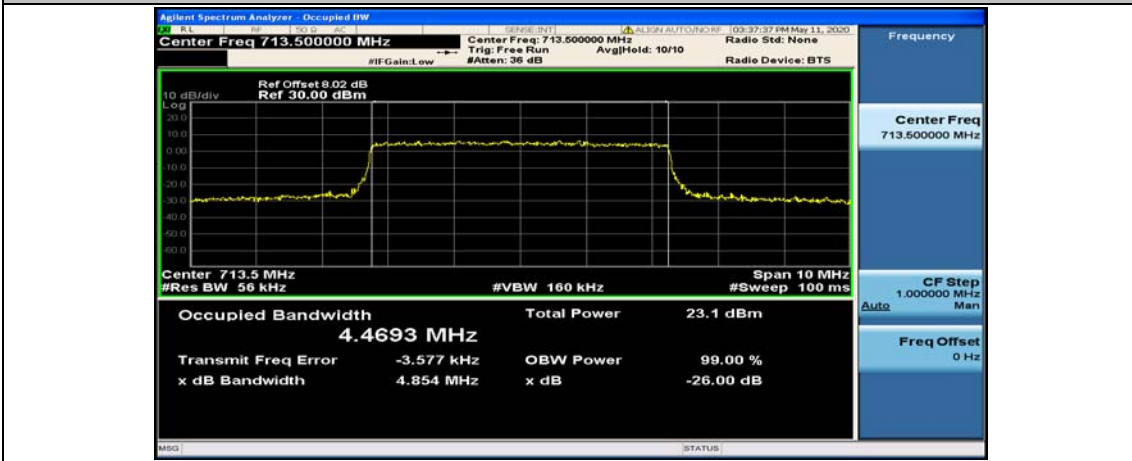

(Channel Bandwidth: 5 MHz)_HCH_16QAM_25RB#0