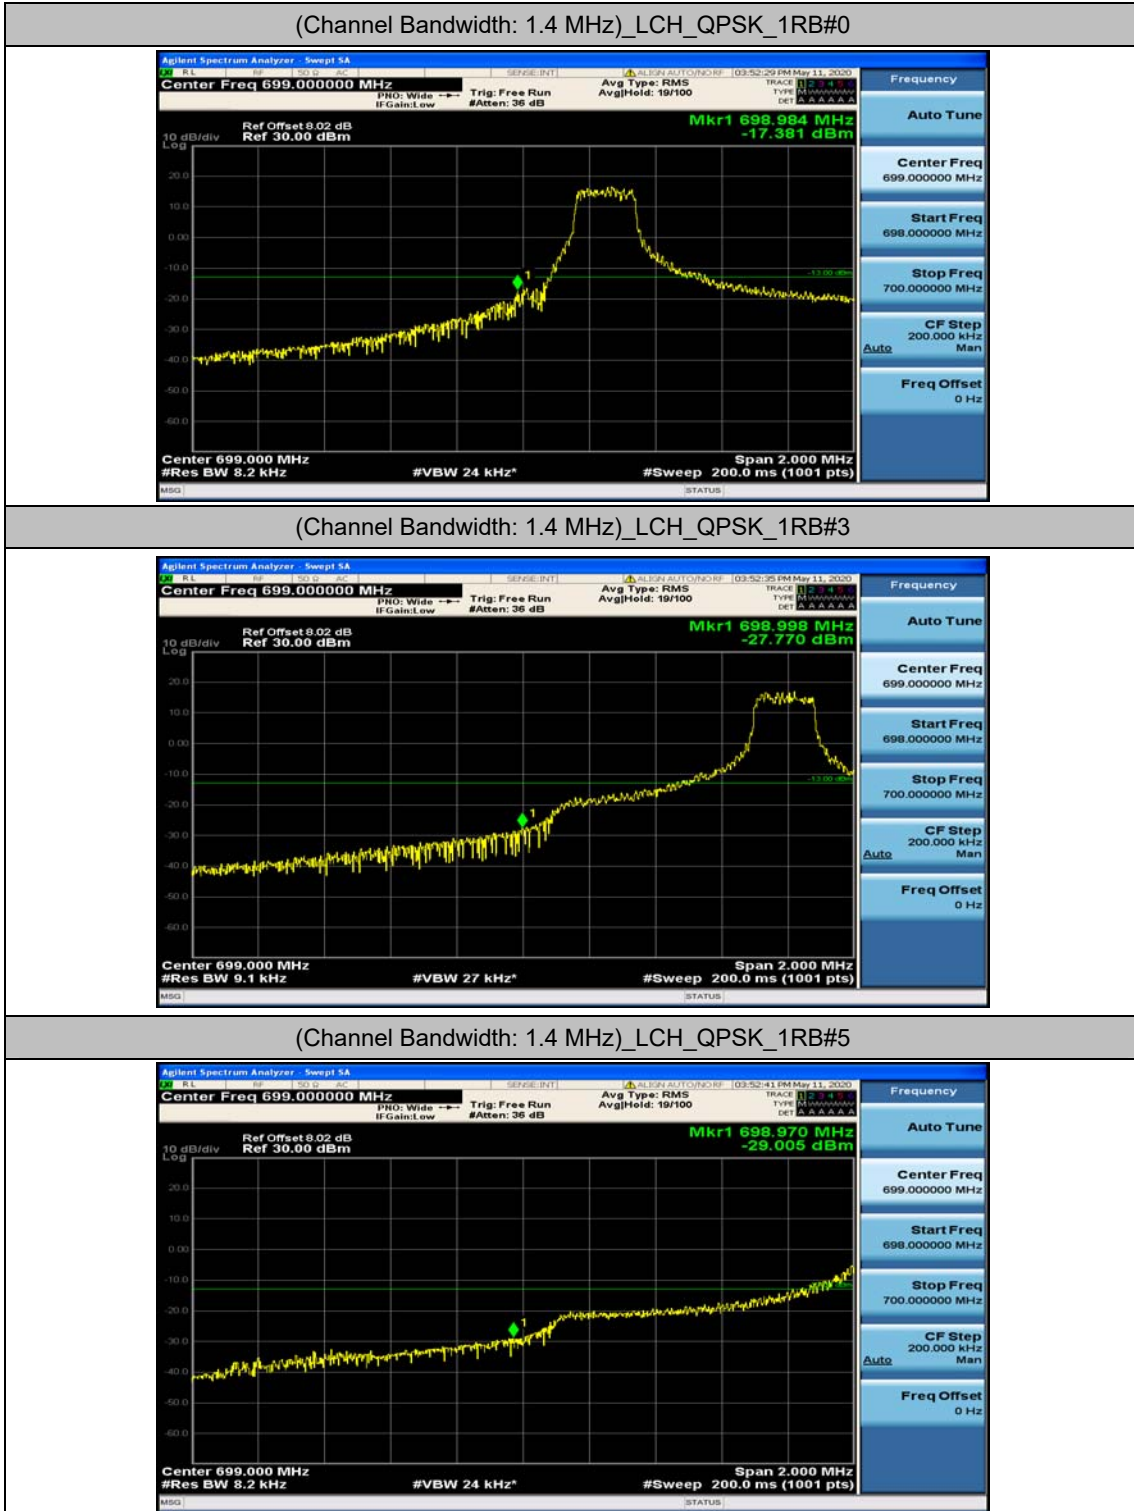

Channel Bandwidth: 10 MHz_LCH_16QAM_50RB#0

Channel Bandwidth: 10 MHz_MCH_16QAM_50RB#0

Appendix D: Band Edge

Test Graphs

Channel Bandwidth: 1.4 MHz

(Channel Bandwidth: 1.4 MHz)_LCH_QPSK_3RB#0

(Channel Bandwidth: 1.4 MHz)_LCH_QPSK_3RB#2