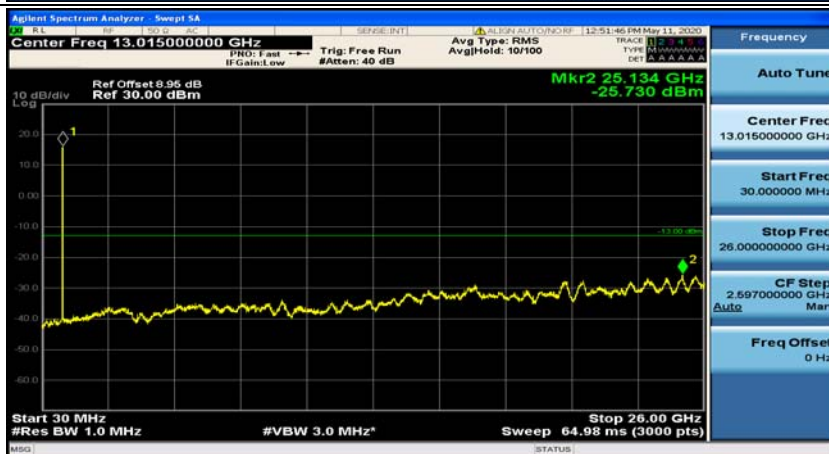

(Channel Bandwidth: 3 MHz)_HCH_QPSK_1RB#0

(Channel Bandwidth: 3 MHz)_HCH_QPSK_1RB#7