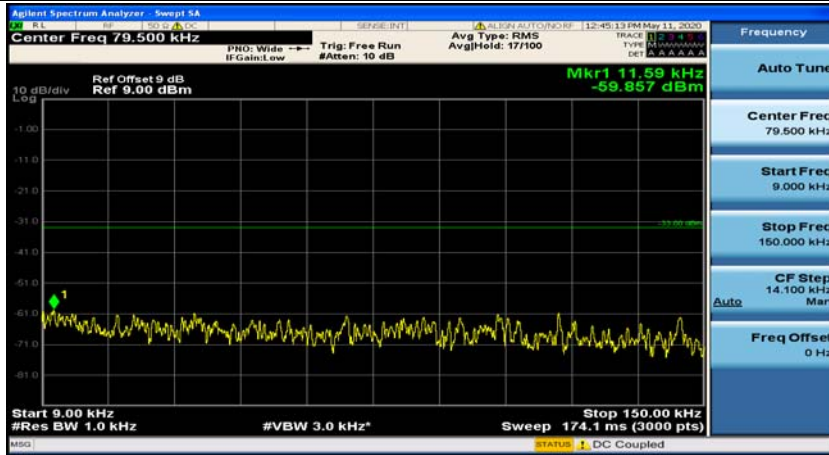

(Channel Bandwidth: 1.4 MHz)_HCH_16QAM_1RB#0