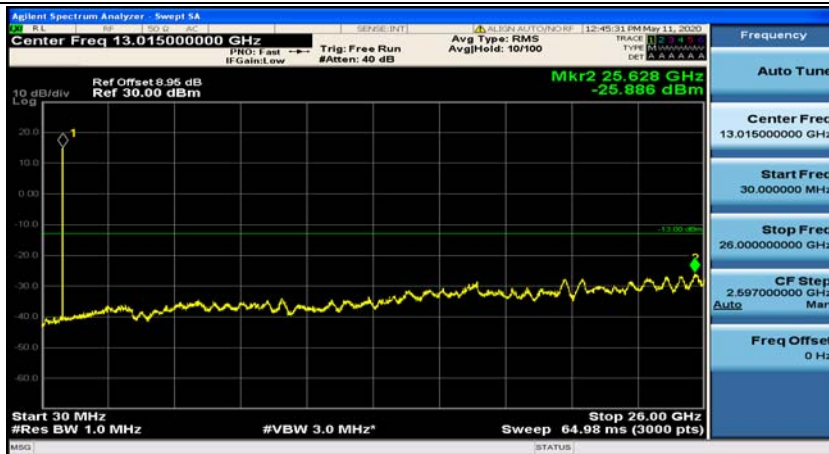

(Channel Bandwidth: 1.4 MHz)_HCH_16QAM_1RB#0