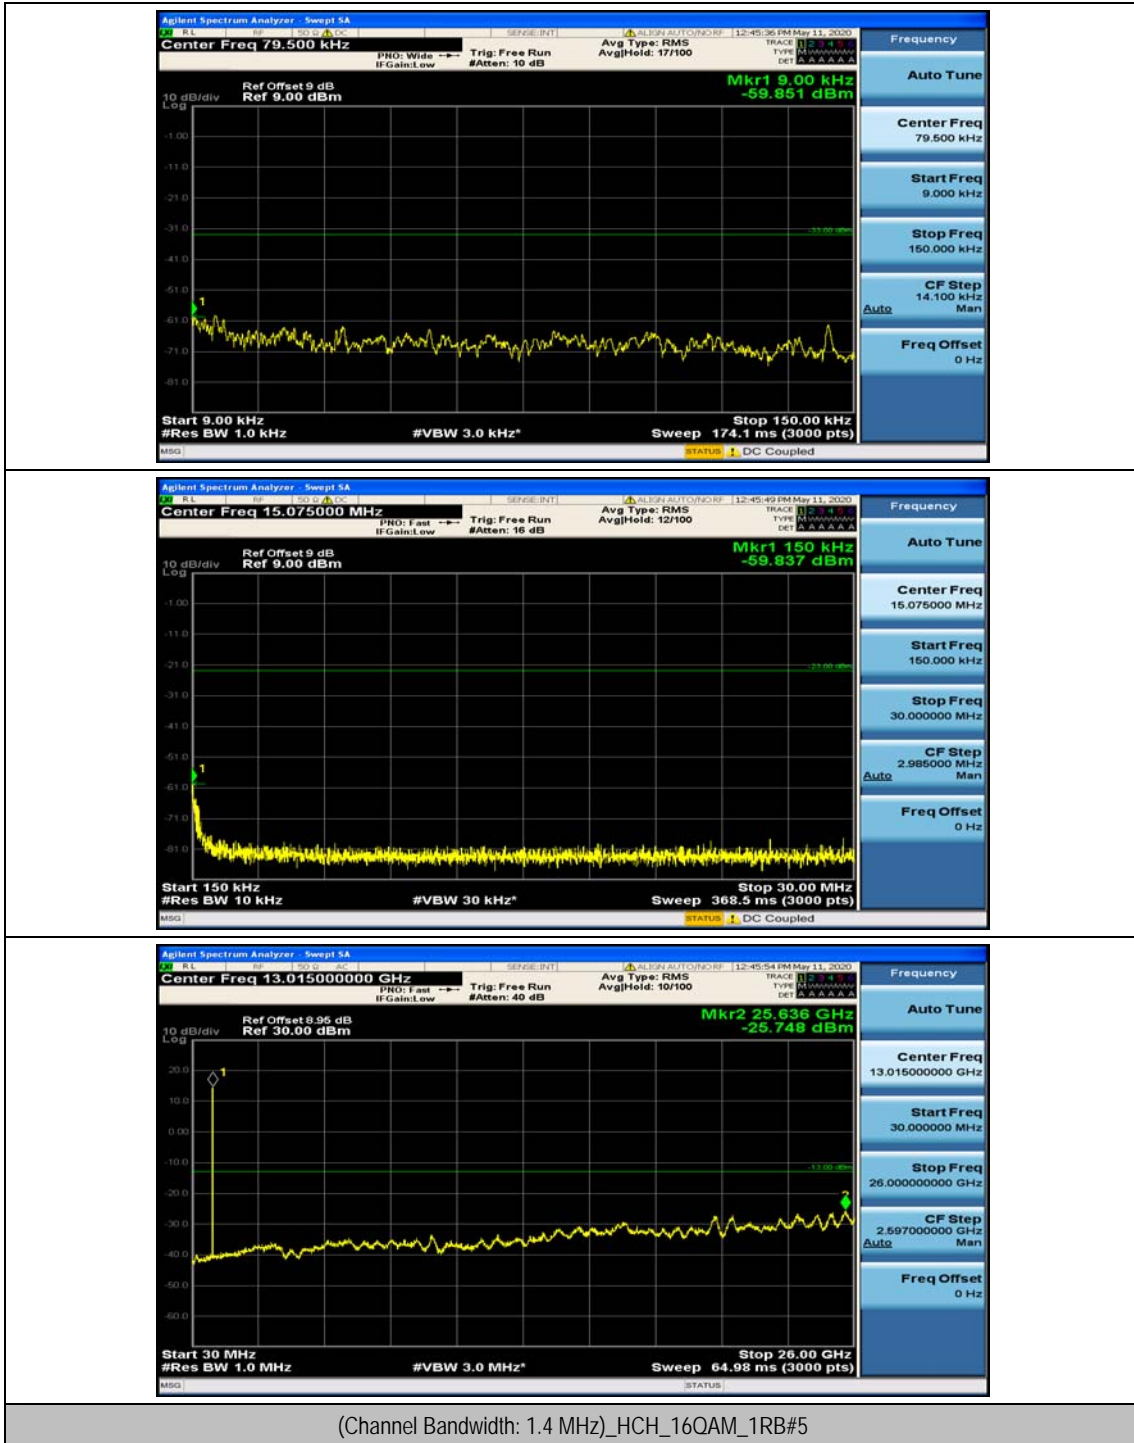

(Channel Bandwidth: 1.4 MHz)_MCH_16QAM_1RB#3

(Channel Bandwidth: 1.4 MHz)_HCH_16QAM_1RB#0

(Channel Bandwidth: 1.4 MHz)_HCH_16QAM_1RB#3

Channel Bandwidth: 3 MHz

(Channel Bandwidth: 3 MHz)_MCH_QPSK_1RB#0

(Channel Bandwidth: 3 MHz)_MCH_QPSK_1RB#7