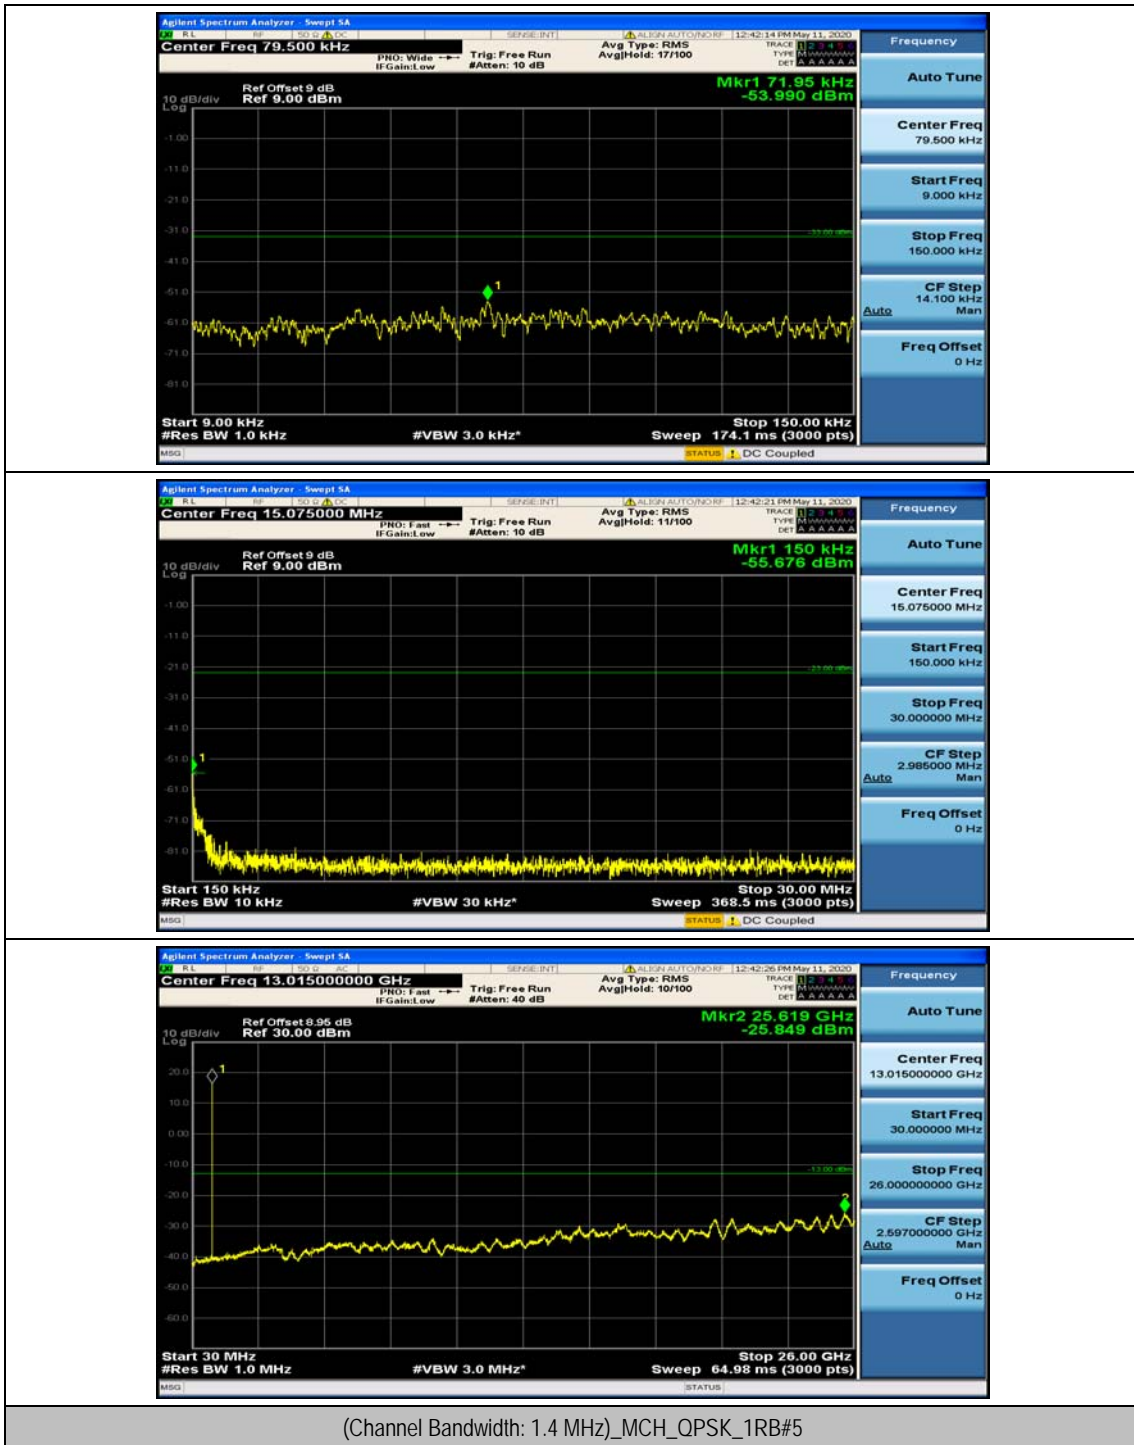

Channel Bandwidth: 10 MHz_HCH_16QAM_50RB#0

Appendix E: Conducted Spurious Emission

Test Graphs

Channel Bandwidth: 1.4 MHz

(Channel Bandwidth: 1.4 MHz)_MCH_QPSK_1RB#0

(Channel Bandwidth: 1.4 MHz)_MCH_QPSK_1RB#3