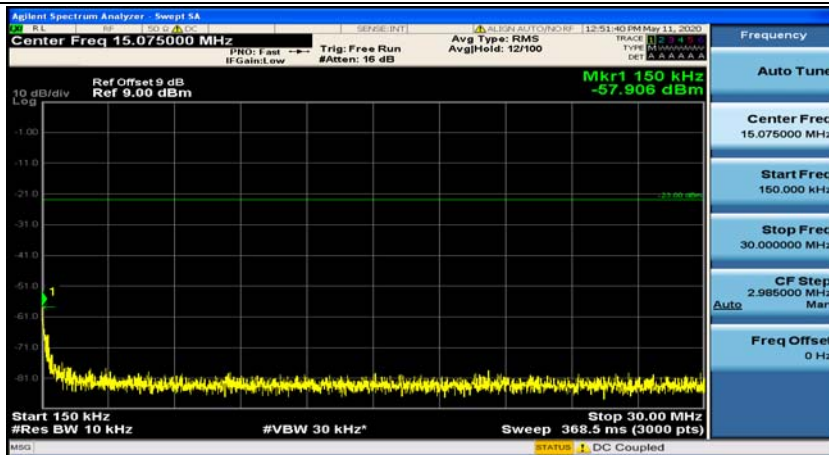

(Channel Bandwidth: 3 MHz)_HCH_QPSK_1RB#0

(Channel Bandwidth: 3 MHz)_HCH_QPSK_1RB#7