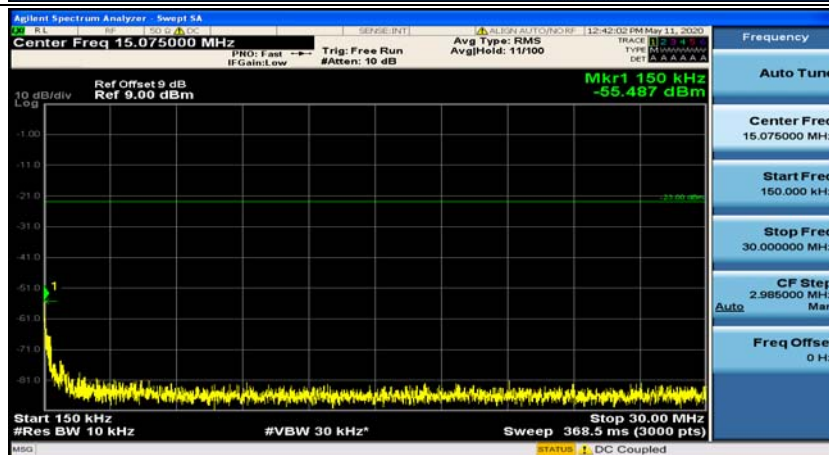

Channel Bandwidth: 10 MHz_HCH_16QAM_50RB#0

Appendix E: Conducted Spurious Emission

Test Graphs

Channel Bandwidth: 1.4 MHz

(Channel Bandwidth: 1.4 MHz)_MCH_QPSK_1RB#0

(Channel Bandwidth: 1.4 MHz)_MCH_QPSK_1RB#3