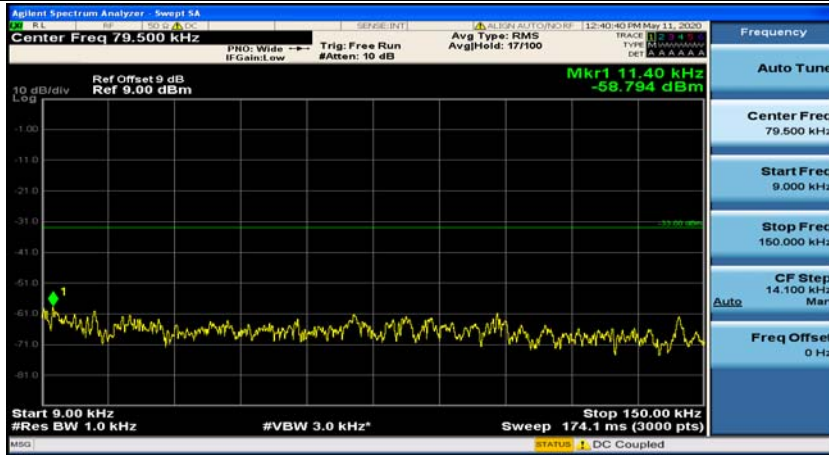

(Channel Bandwidth: 1.4 MHz)_HCH_QPSK_1RB#0

(Channel Bandwidth: 1.4 MHz)_HCH_QPSK_1RB#3

(Channel Bandwidth: 1.4 MHz)_LCH_16QAM_1RB#0

(Channel Bandwidth: 1.4 MHz)_LCH_16QAM_1RB#3

(Channel Bandwidth: 1.4 MHz)_MCH_16QAM_1RB#0