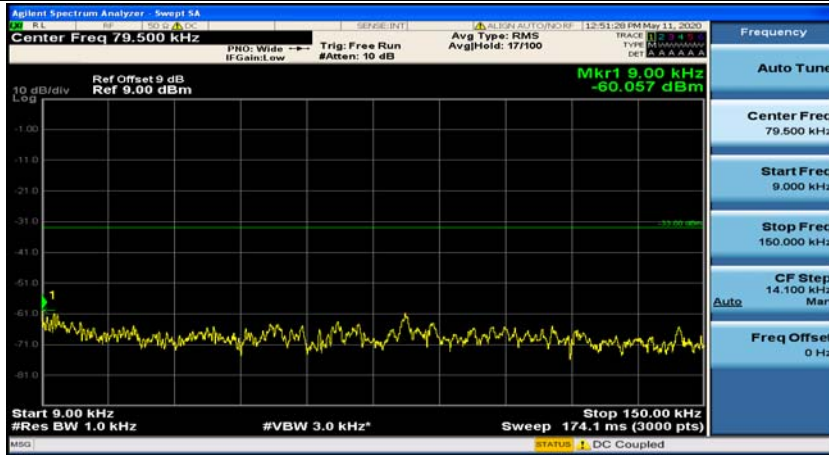

(Channel Bandwidth: 3 MHz)_HCH_QPSK_1RB#0

(Channel Bandwidth: 3 MHz)_HCH_QPSK_1RB#7