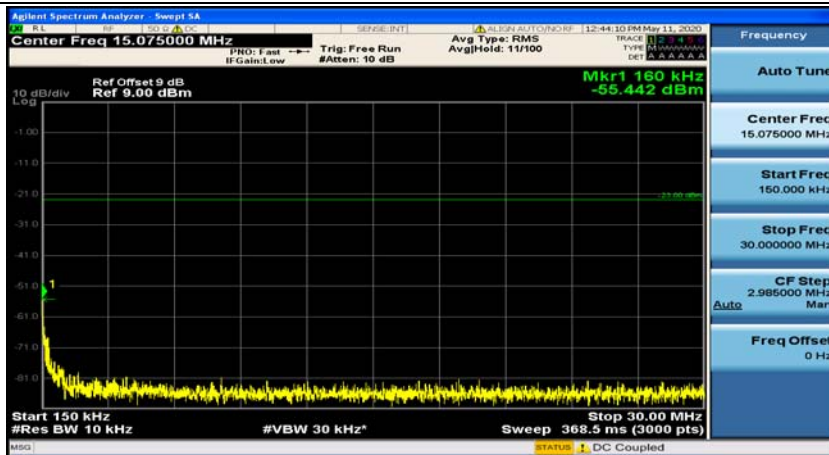

(Channel Bandwidth: 1.4 MHz)_HCH_QPSK_1RB#0