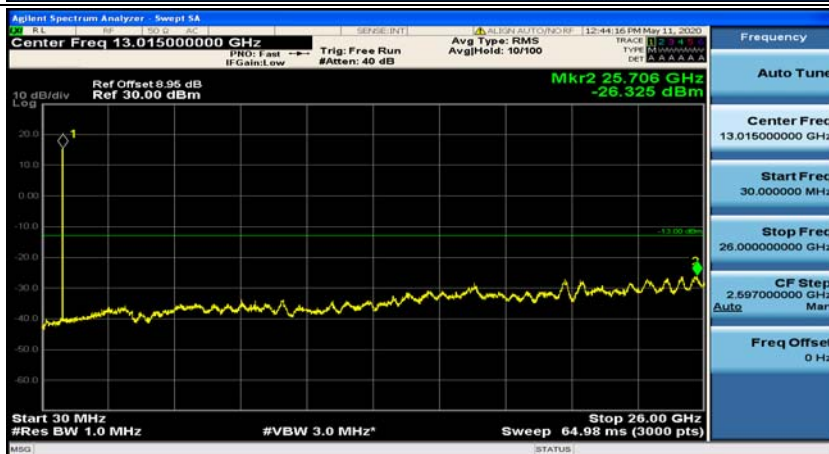

(Channel Bandwidth: 1.4 MHz)_HCH_QPSK_1RB#0