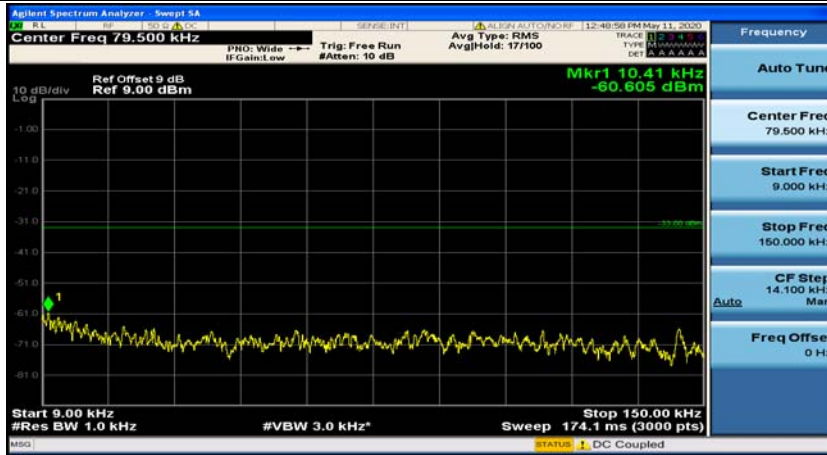

(Channel Bandwidth: 1.4 MHz)_MCH_16QAM_1RB#3

(Channel Bandwidth: 1.4 MHz)_HCH_16QAM_1RB#0

(Channel Bandwidth: 1.4 MHz)_HCH_16QAM_1RB#3

Channel Bandwidth: 3 MHz

(Channel Bandwidth: 3 MHz)_MCH_QPSK_1RB#0

(Channel Bandwidth: 3 MHz)_MCH_QPSK_1RB#7