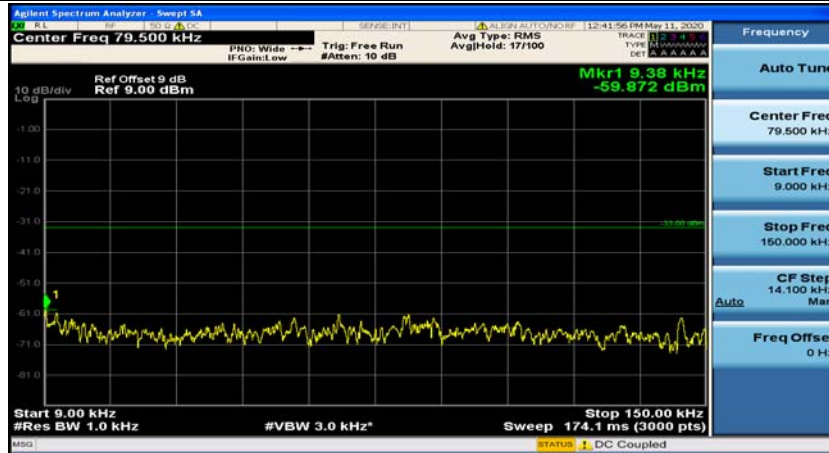

Channel Bandwidth: 10 MHz_HCH_16QAM_50RB#0

Appendix E: Conducted Spurious Emission

Test Graphs

Channel Bandwidth: 1.4 MHz

(Channel Bandwidth: 1.4 MHz)_MCH_QPSK_1RB#0

(Channel Bandwidth: 1.4 MHz)_MCH_QPSK_1RB#3