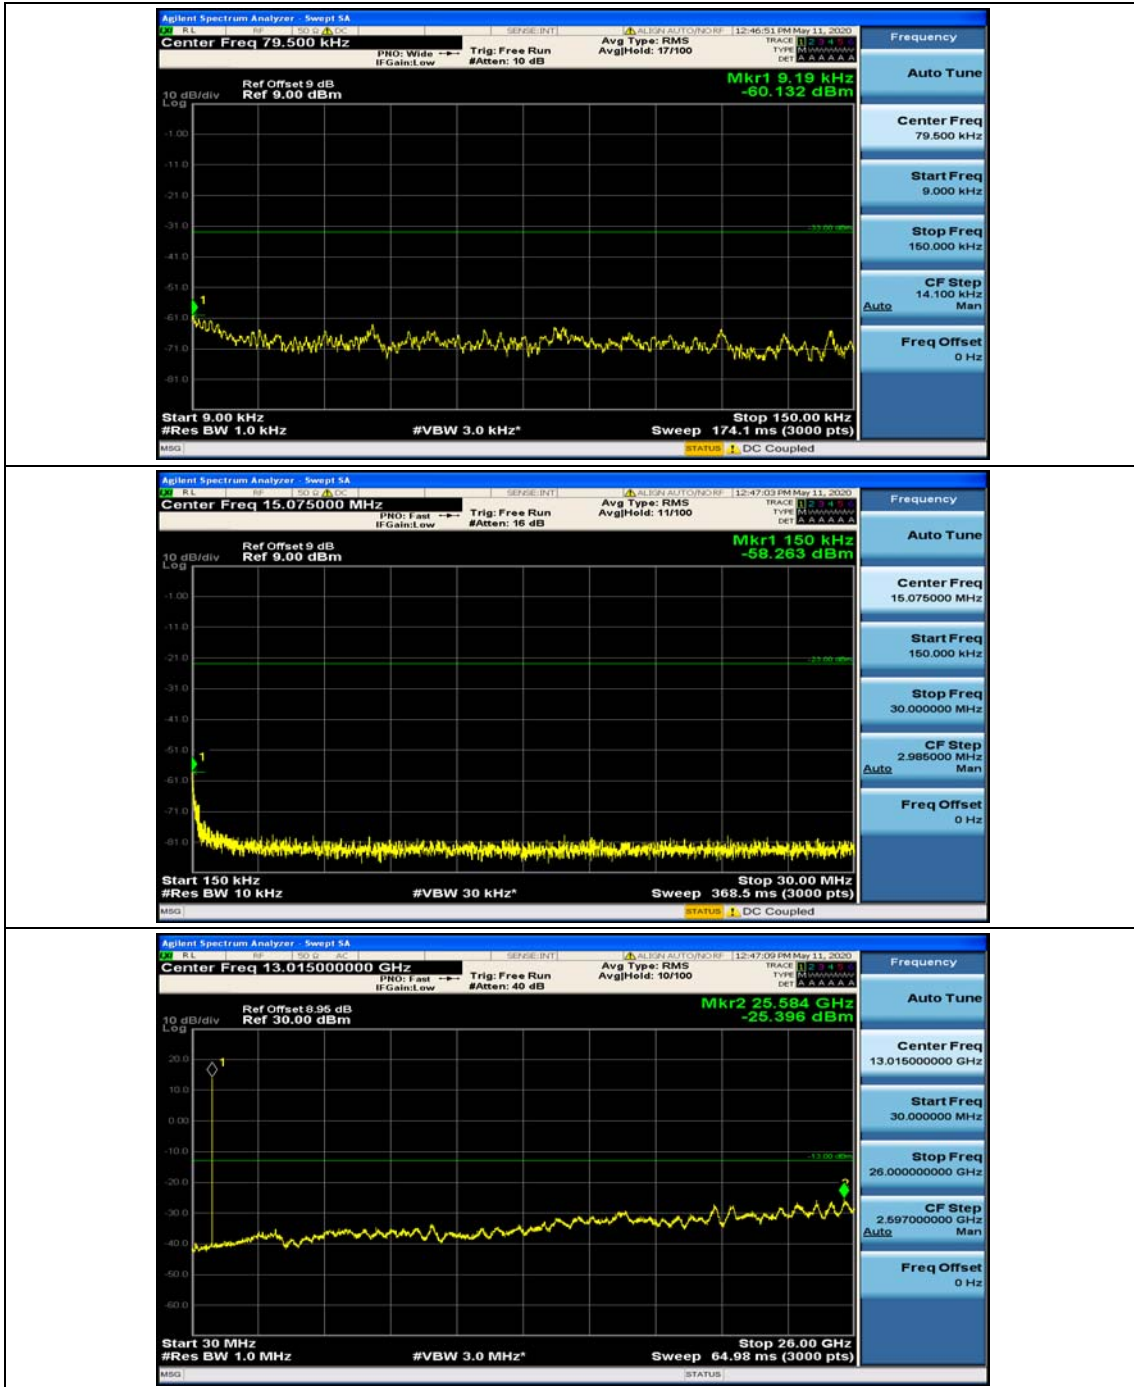

(Channel Bandwidth: 1.4 MHz)_MCH_16QAM_1RB#3

(Channel Bandwidth: 1.4 MHz)_HCH_16QAM_1RB#0

(Channel Bandwidth: 1.4 MHz)_HCH_16QAM_1RB#3

Channel Bandwidth: 3 MHz

(Channel Bandwidth: 3 MHz)_MCH_QPSK_1RB#0

(Channel Bandwidth: 3 MHz)_MCH_QPSK_1RB#7