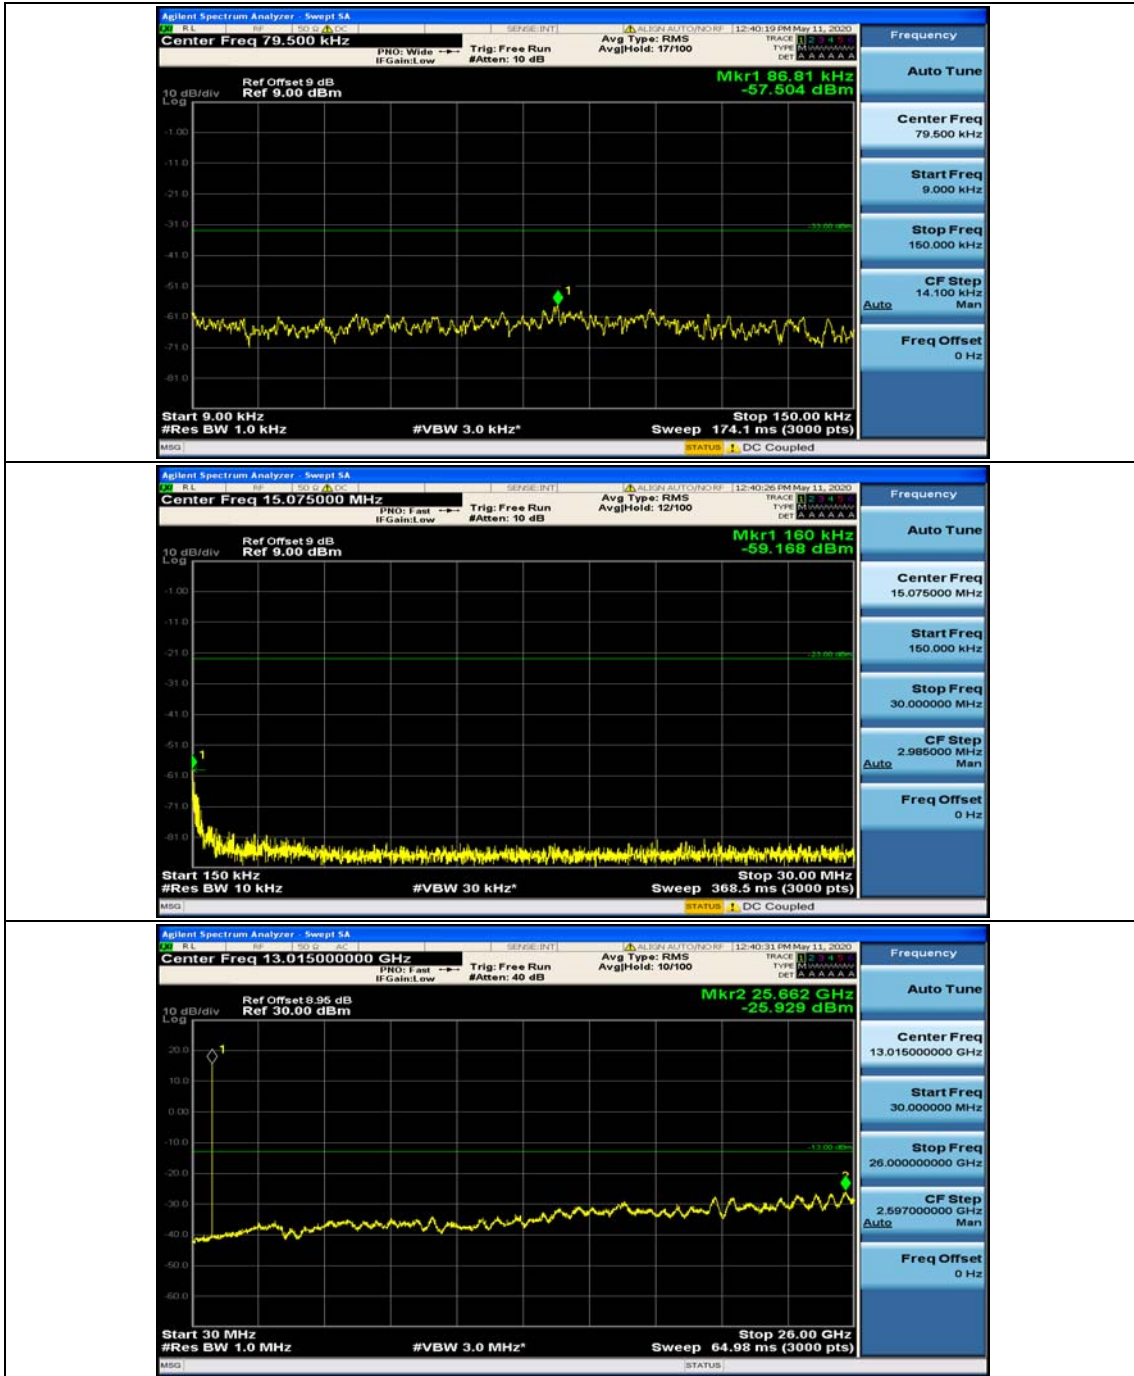

Channel Bandwidth: 10 MHz_HCH_16QAM_50RB#0

Appendix E: Conducted Spurious Emission

Test Graphs

Channel Bandwidth: 1.4 MHz

(Channel Bandwidth: 1.4 MHz)_MCH_QPSK_1RB#0

(Channel Bandwidth: 1.4 MHz)_MCH_QPSK_1RB#3