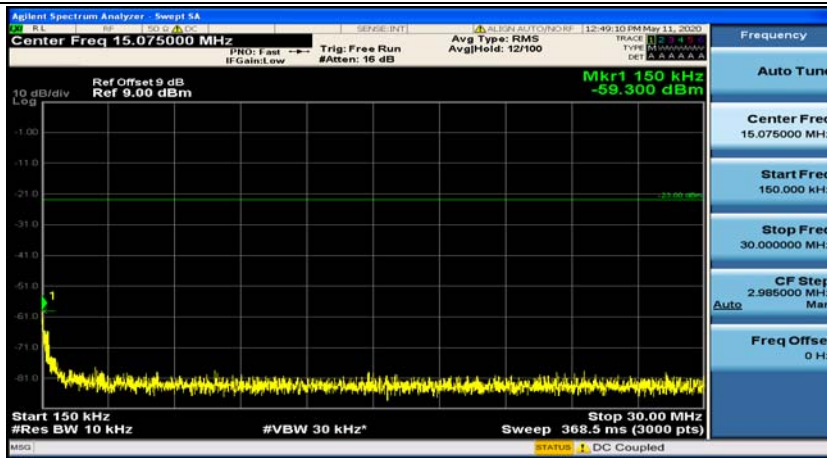

(Channel Bandwidth: 1.4 MHz)_MCH_16QAM_1RB#3

(Channel Bandwidth: 1.4 MHz)_HCH_16QAM_1RB#0

(Channel Bandwidth: 1.4 MHz)_HCH_16QAM_1RB#3

Channel Bandwidth: 3 MHz

(Channel Bandwidth: 3 MHz)_MCH_QPSK_1RB#0

(Channel Bandwidth: 3 MHz)_MCH_QPSK_1RB#7