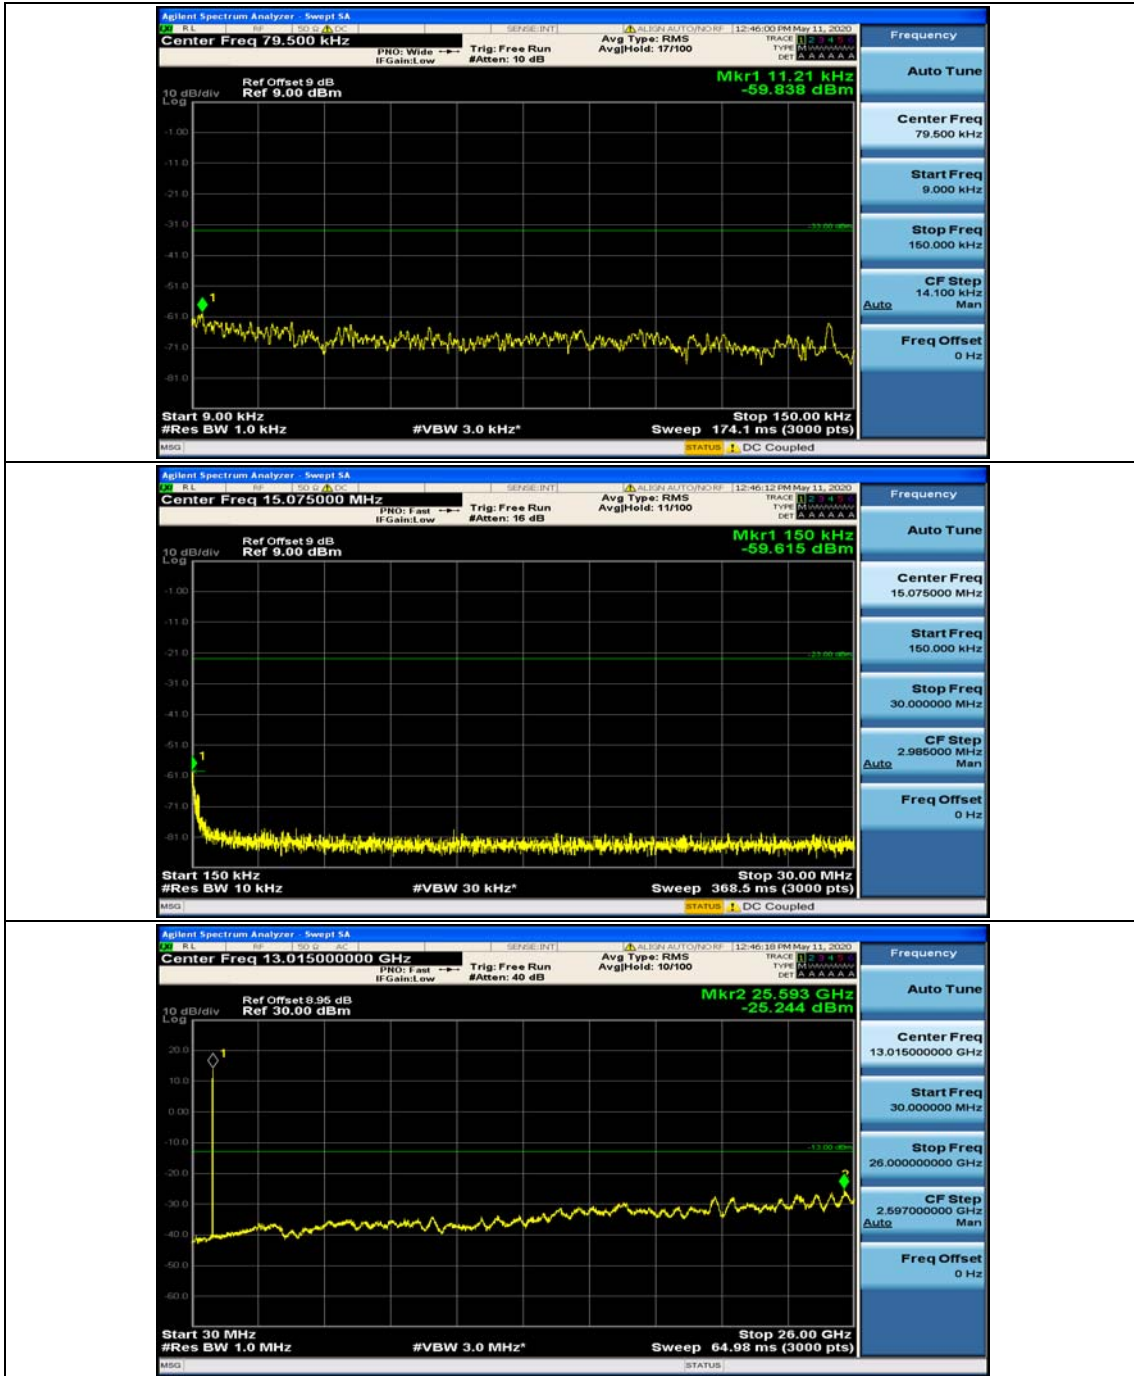

(Channel Bandwidth: 1.4 MHz)_MCH_16QAM_1RB#3

(Channel Bandwidth: 1.4 MHz)_HCH_16QAM_1RB#0

(Channel Bandwidth: 1.4 MHz)_HCH_16QAM_1RB#3

Channel Bandwidth: 3 MHz

(Channel Bandwidth: 3 MHz)_MCH_QPSK_1RB#0

(Channel Bandwidth: 3 MHz)_MCH_QPSK_1RB#7