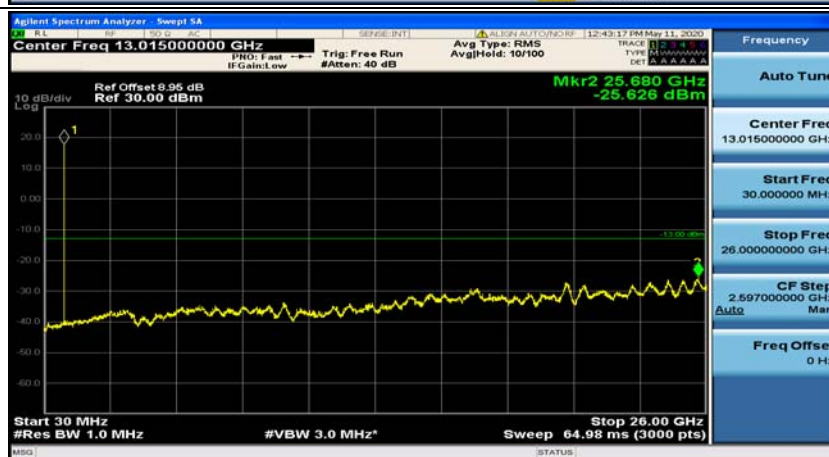

(Channel Bandwidth: 1.4 MHz)_HCH_QPSK_1RB#0

(Channel Bandwidth: 1.4 MHz)_HCH_QPSK_1RB#3

(Channel Bandwidth: 1.4 MHz)_LCH_16QAM_1RB#0

(Channel Bandwidth: 1.4 MHz)_LCH_16QAM_1RB#3

(Channel Bandwidth: 1.4 MHz)_MCH_16QAM_1RB#0