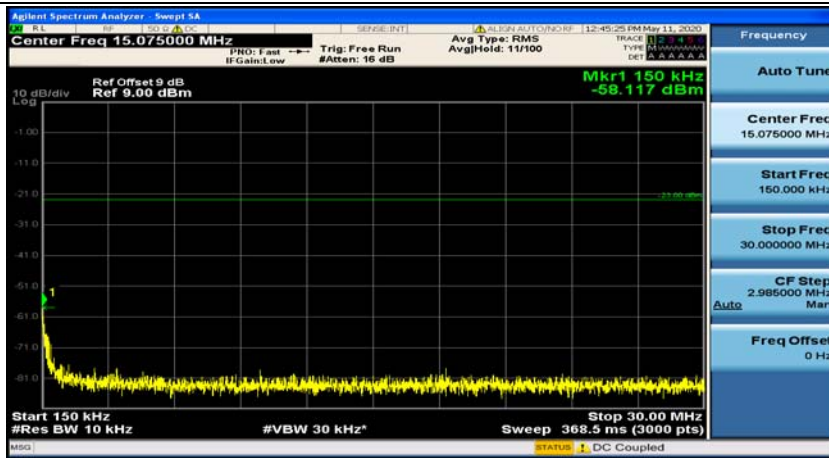

(Channel Bandwidth: 1.4 MHz)_HCH_16QAM_1RB#0