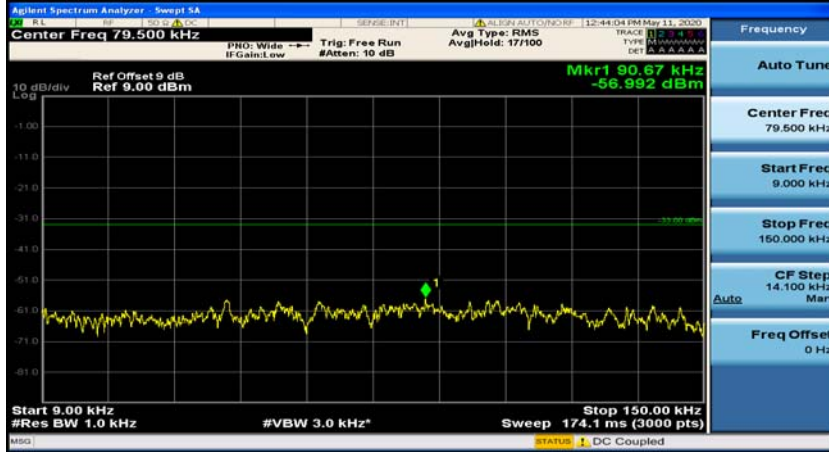

(Channel Bandwidth: 1.4 MHz)_HCH_QPSK_1RB#0