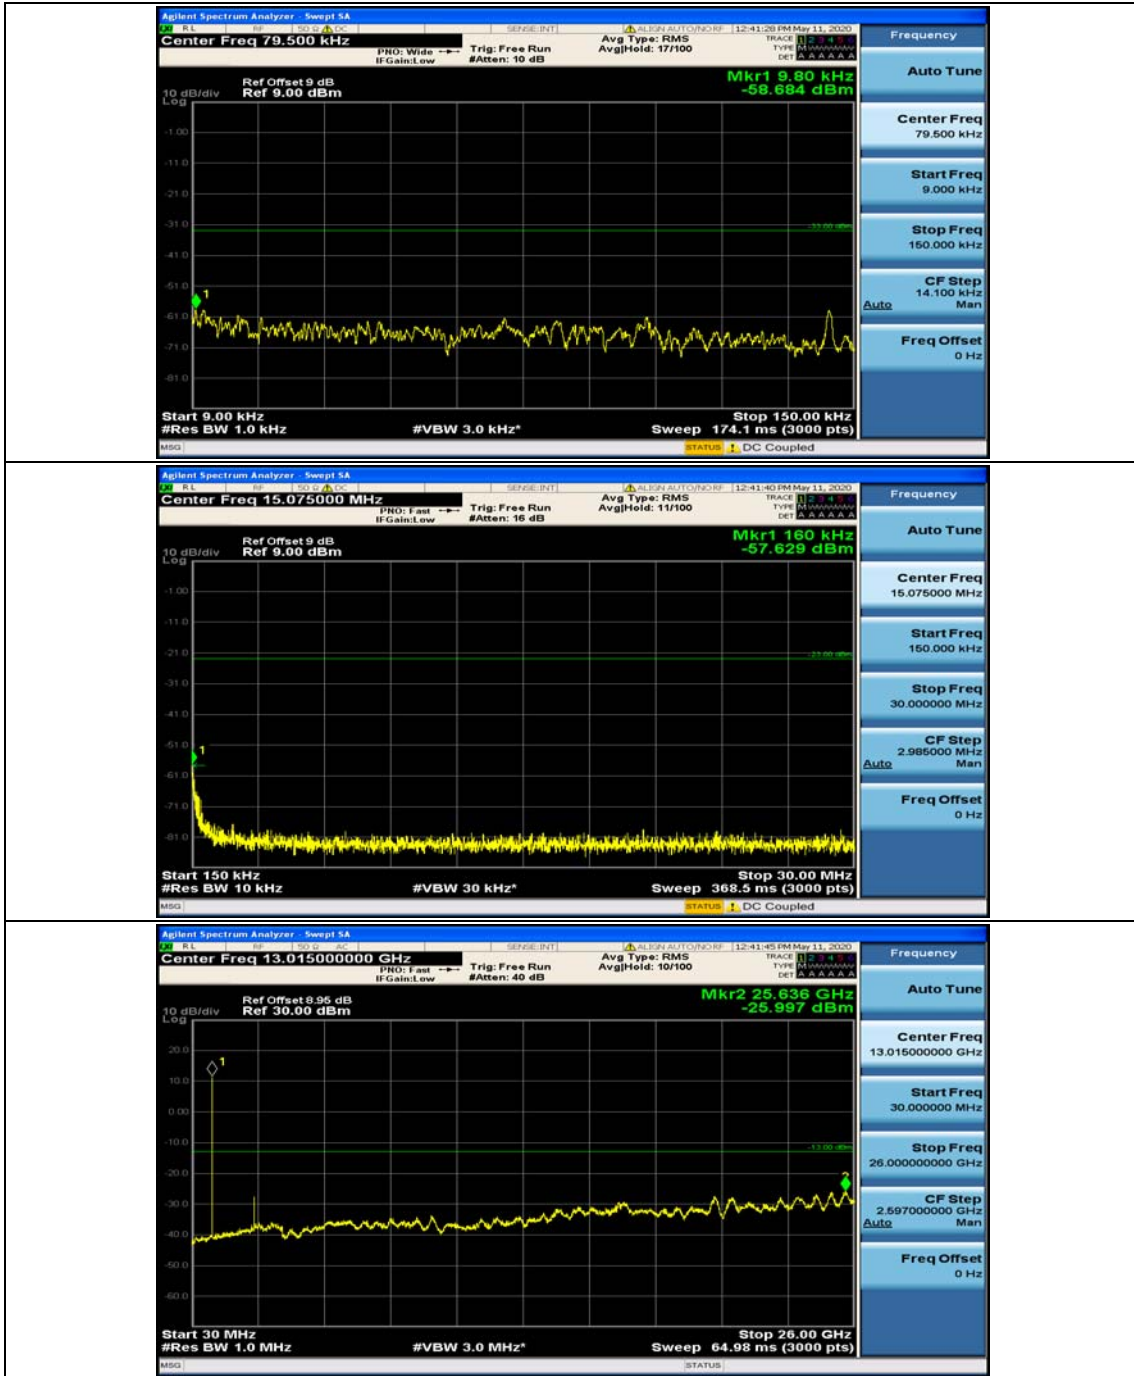

Channel Bandwidth: 10 MHz_HCH_16QAM_50RB#0

Appendix E: Conducted Spurious Emission

Test Graphs

Channel Bandwidth: 1.4 MHz

(Channel Bandwidth: 1.4 MHz)_MCH_QPSK_1RB#0

(Channel Bandwidth: 1.4 MHz)_MCH_QPSK_1RB#3

(Channel Bandwidth: 1.4 MHz)_HCH_QPSK_1RB#0

(Channel Bandwidth: 1.4 MHz)_HCH_QPSK_1RB#3

(Channel Bandwidth: 1.4 MHz)_LCH_16QAM_1RB#0

(Channel Bandwidth: 1.4 MHz)_LCH_16QAM_1RB#3

(Channel Bandwidth: 1.4 MHz)_MCH_16QAM_1RB#0