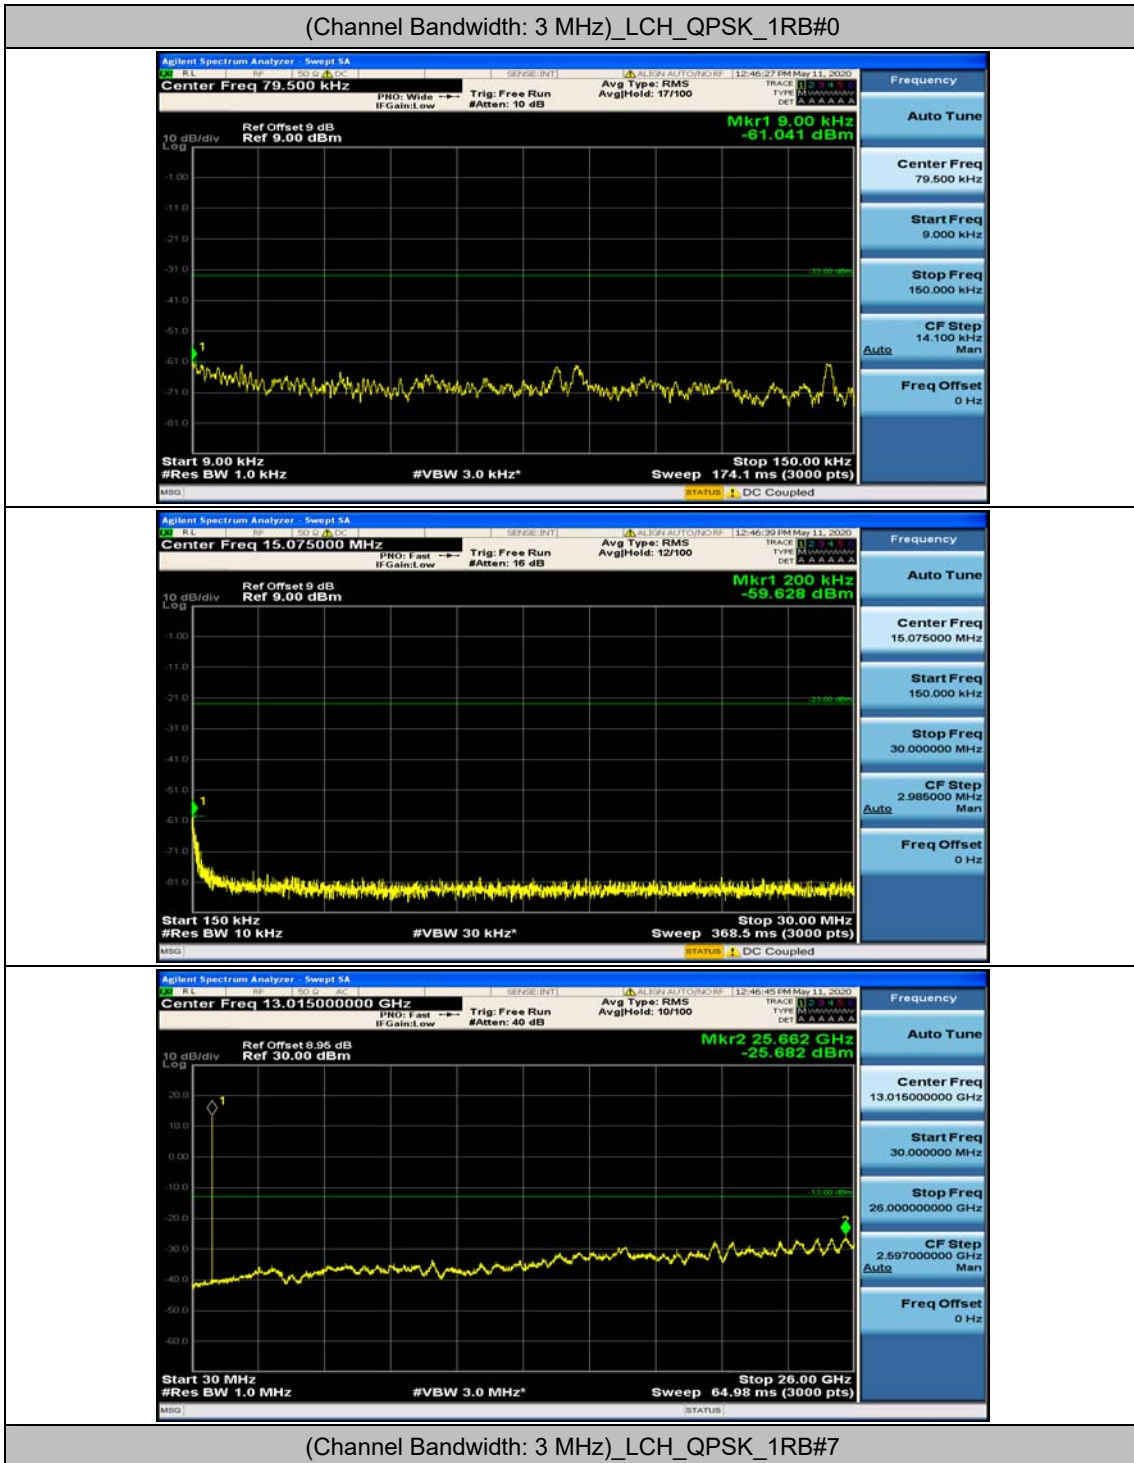

(Channel Bandwidth: 1.4 MHz)_MCH_16QAM_1RB#3

(Channel Bandwidth: 1.4 MHz)_HCH_16QAM_1RB#0

(Channel Bandwidth: 1.4 MHz)_HCH_16QAM_1RB#3

Channel Bandwidth: 3 MHz

(Channel Bandwidth: 3 MHz)_MCH_QPSK_1RB#0

(Channel Bandwidth: 3 MHz)_MCH_QPSK_1RB#7