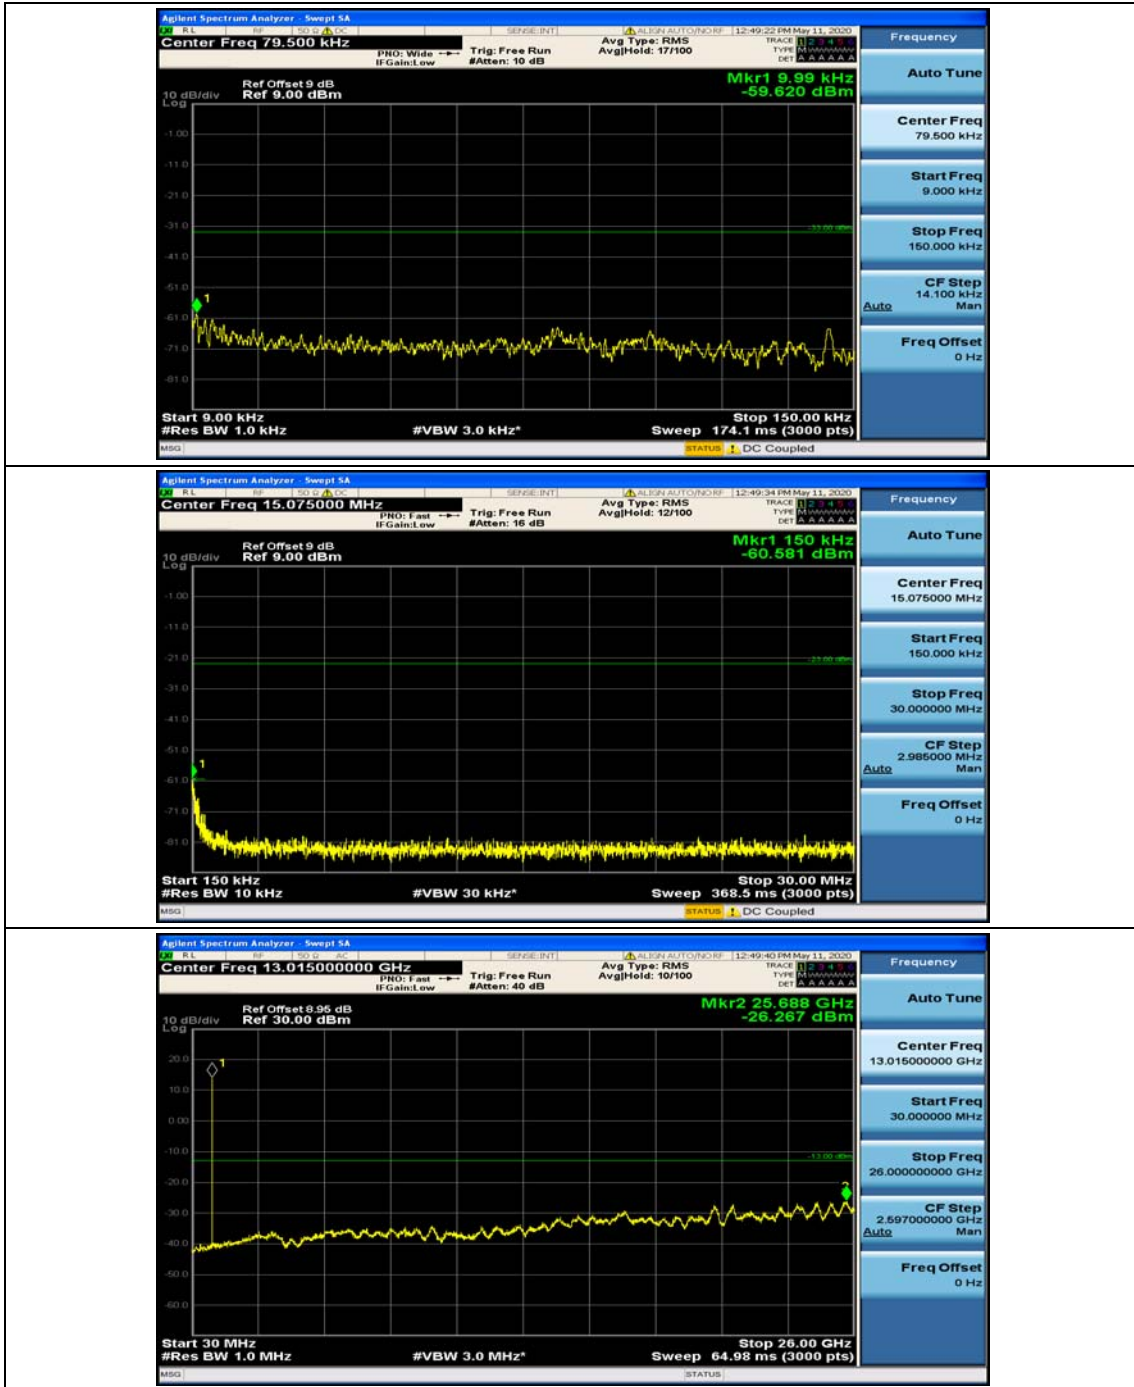

(Channel Bandwidth: 1.4 MHz)_MCH_16QAM_1RB#3

(Channel Bandwidth: 1.4 MHz)_HCH_16QAM_1RB#0

(Channel Bandwidth: 1.4 MHz)_HCH_16QAM_1RB#3

Channel Bandwidth: 3 MHz

(Channel Bandwidth: 3 MHz)_MCH_QPSK_1RB#0

(Channel Bandwidth: 3 MHz)_MCH_QPSK_1RB#7