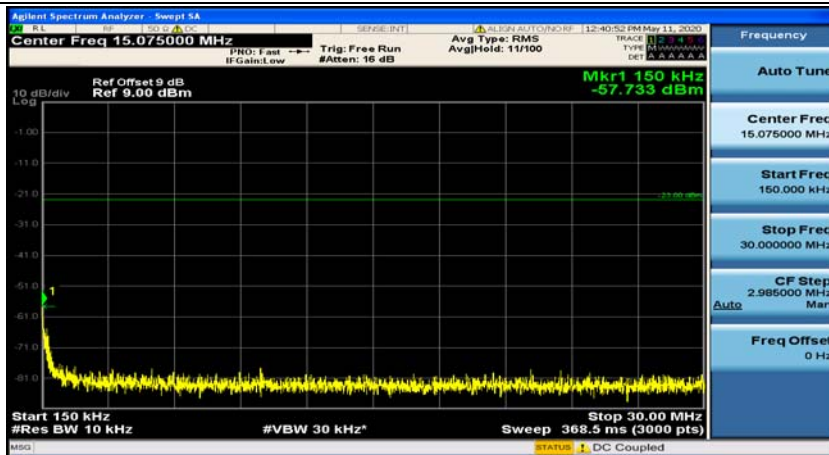

(Channel Bandwidth: 1.4 MHz)_HCH_QPSK_1RB#0

(Channel Bandwidth: 1.4 MHz)_HCH_QPSK_1RB#3

(Channel Bandwidth: 1.4 MHz)_LCH_16QAM_1RB#0

(Channel Bandwidth: 1.4 MHz)_LCH_16QAM_1RB#3

(Channel Bandwidth: 1.4 MHz)_MCH_16QAM_1RB#0