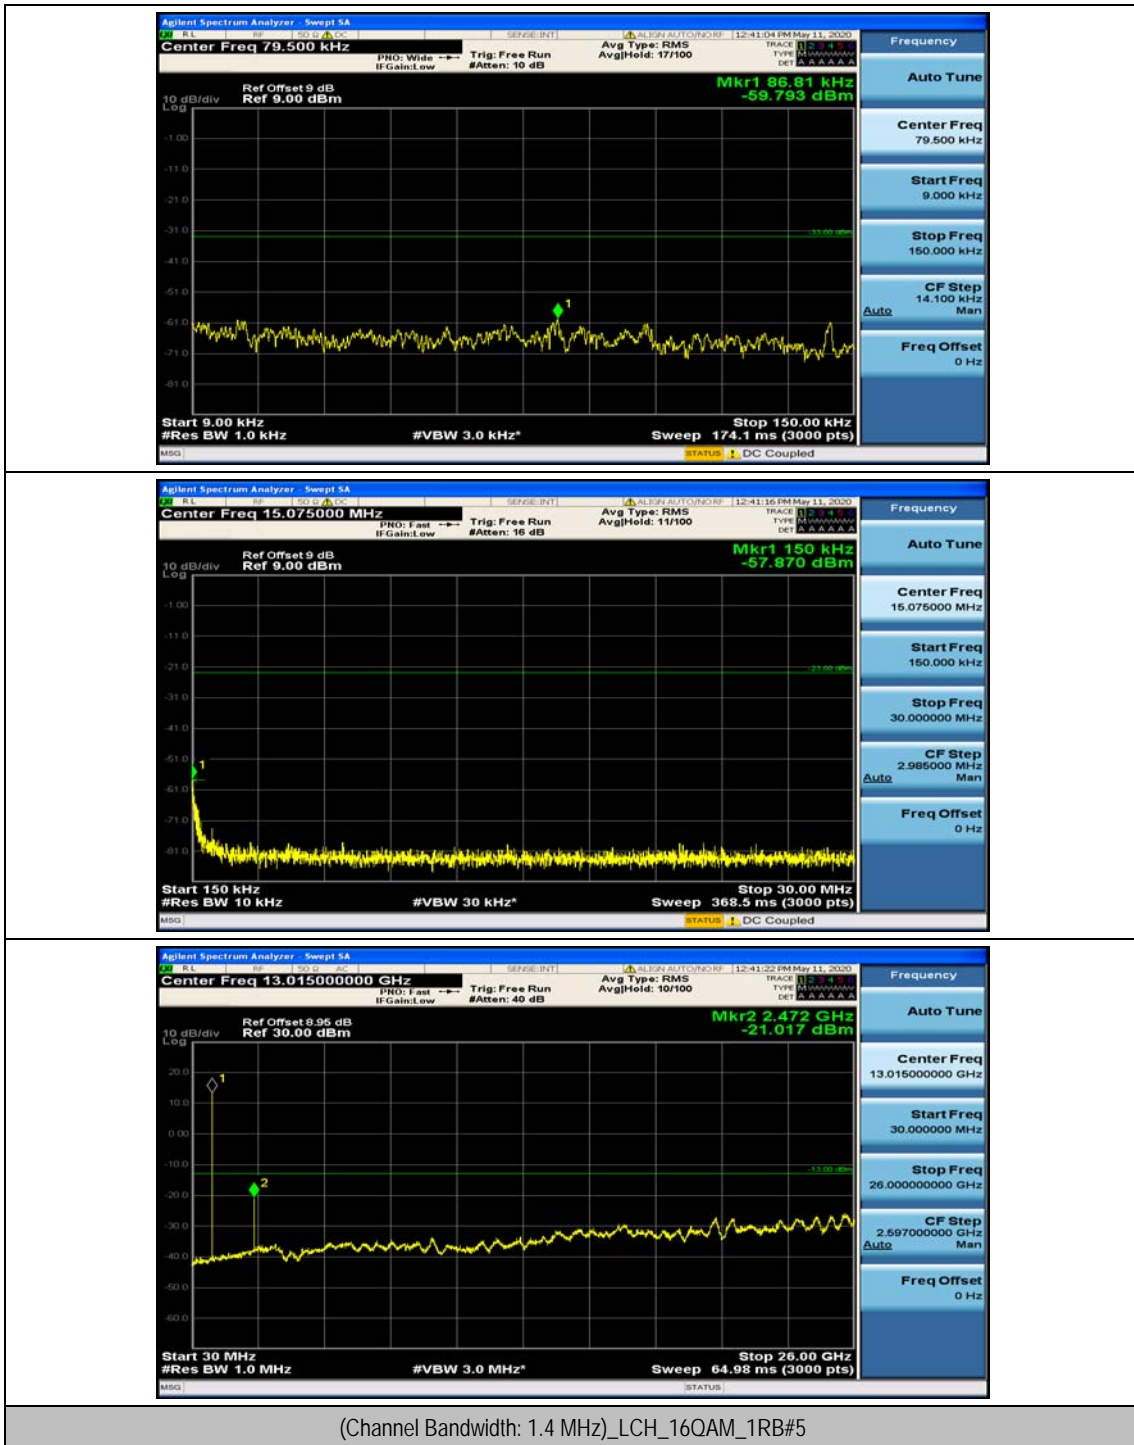

(Channel Bandwidth: 1.4 MHz)_HCH_QPSK_1RB#0

(Channel Bandwidth: 1.4 MHz)_HCH_QPSK_1RB#3

(Channel Bandwidth: 1.4 MHz)_LCH_16QAM_1RB#0

(Channel Bandwidth: 1.4 MHz)_LCH_16QAM_1RB#3

(Channel Bandwidth: 1.4 MHz)_MCH_16QAM_1RB#0