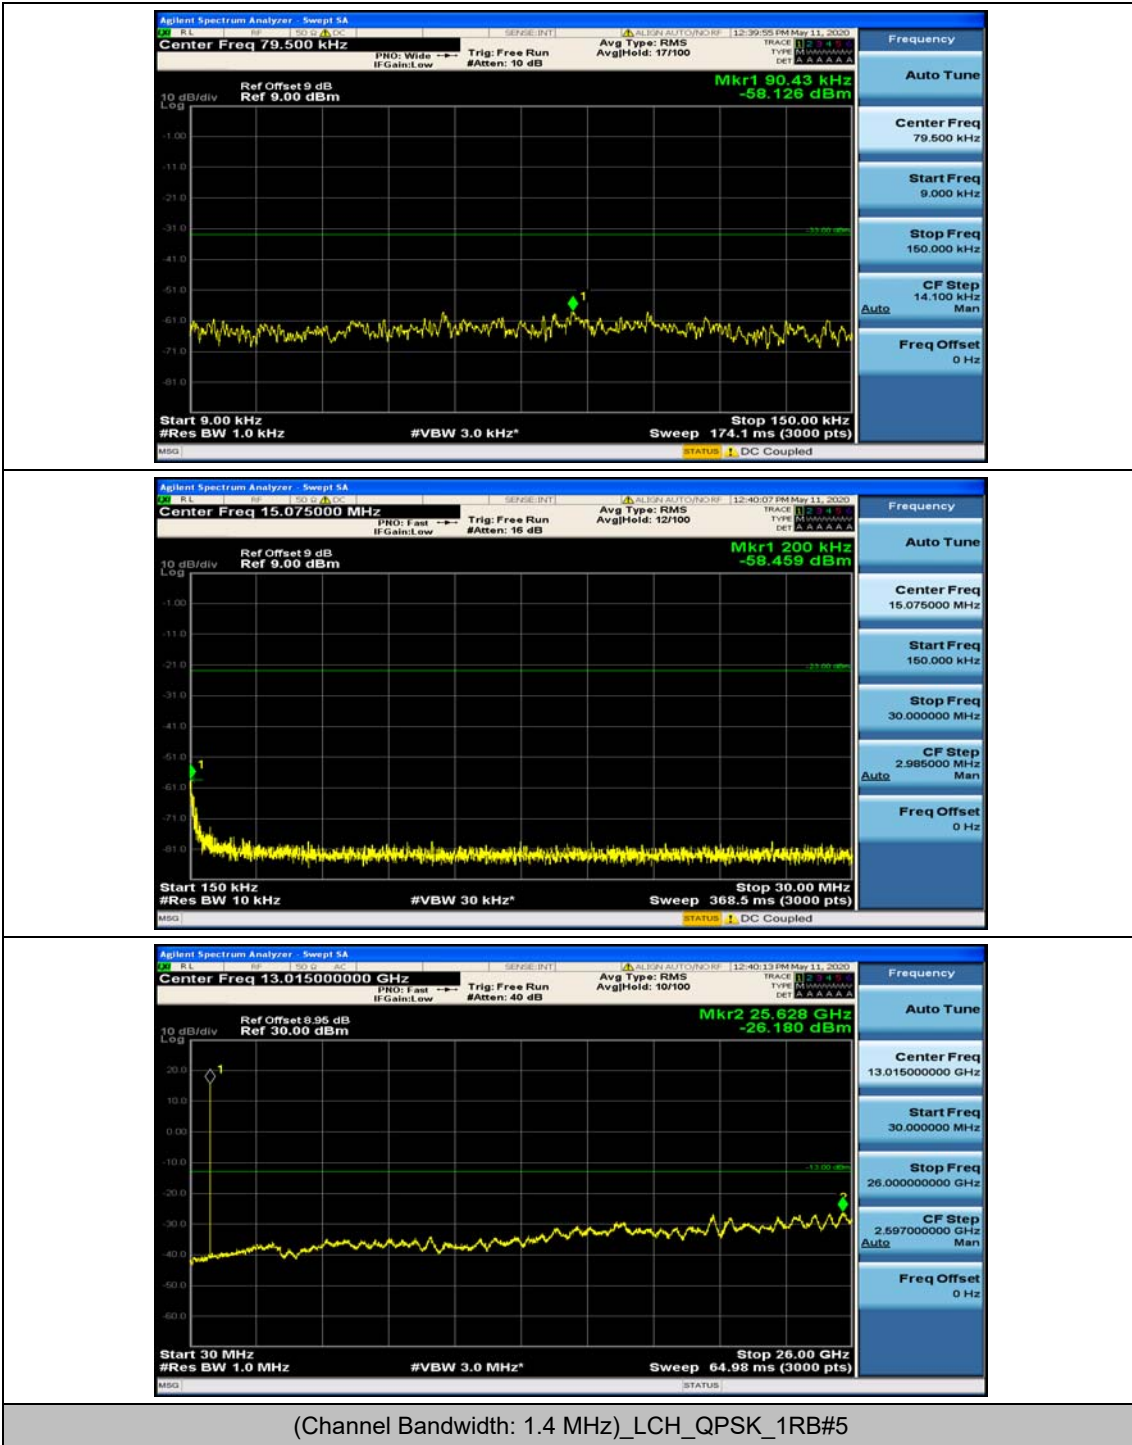

Channel Bandwidth: 10 MHz_HCH_16QAM_50RB#0

Appendix E: Conducted Spurious Emission

Test Graphs

Channel Bandwidth: 1.4 MHz

(Channel Bandwidth: 1.4 MHz)_MCH_QPSK_1RB#0

(Channel Bandwidth: 1.4 MHz)_MCH_QPSK_1RB#3