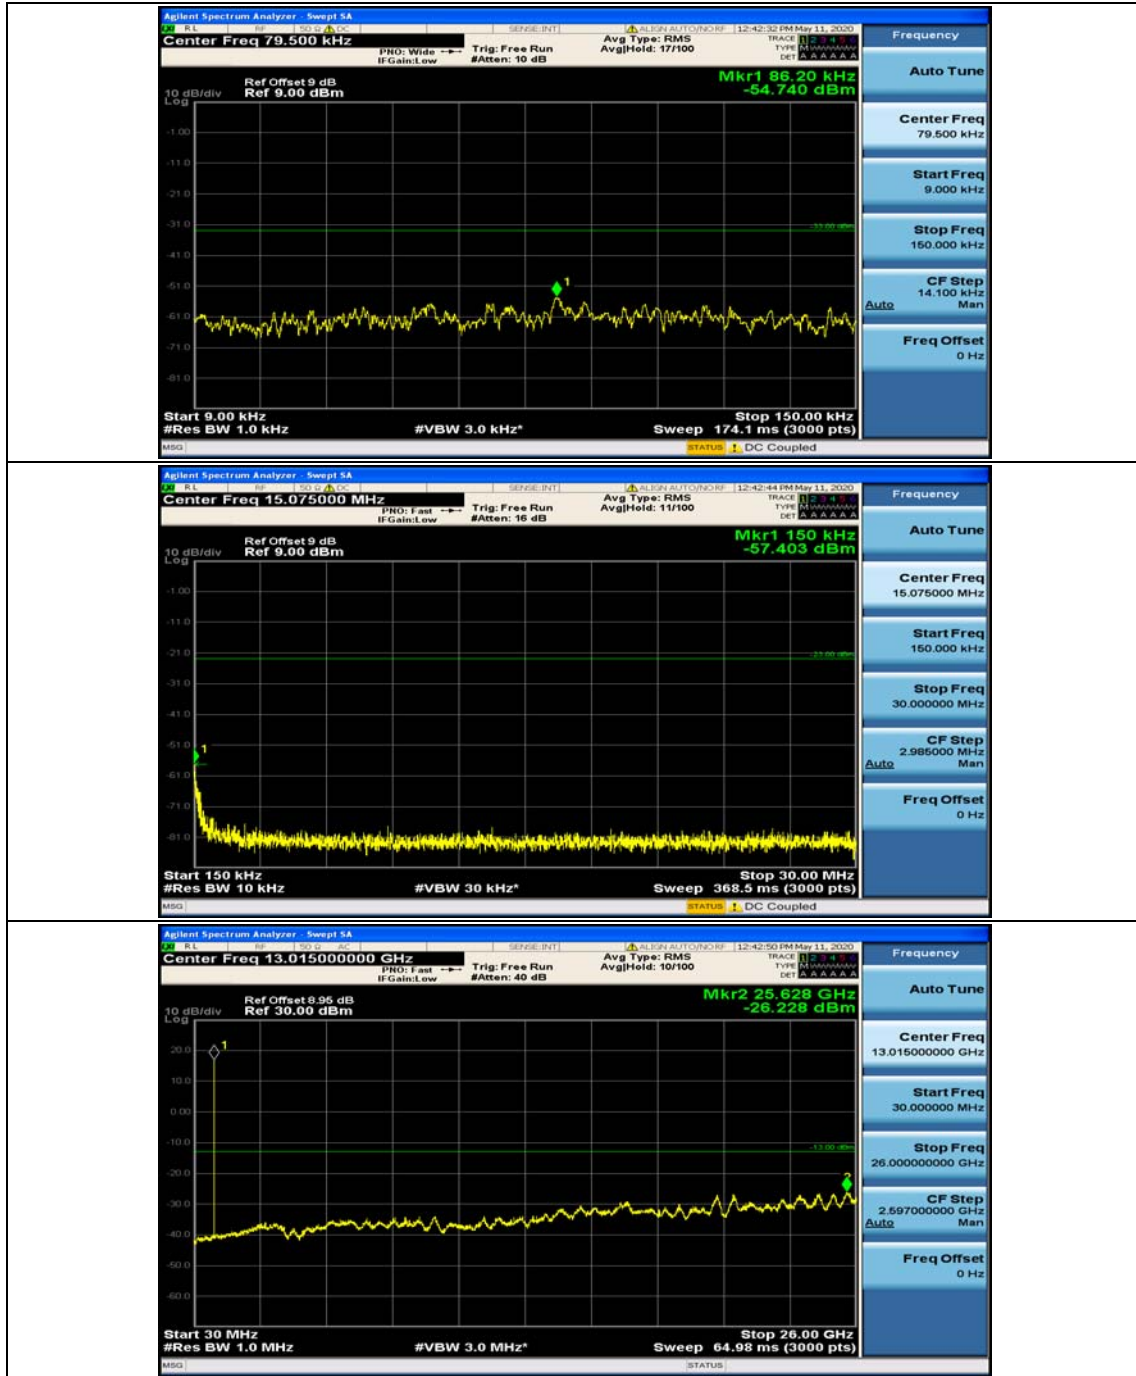

Channel Bandwidth: 10 MHz_HCH_16QAM_50RB#0

Appendix E: Conducted Spurious Emission

Test Graphs

Channel Bandwidth: 1.4 MHz

(Channel Bandwidth: 1.4 MHz)_MCH_QPSK_1RB#0

(Channel Bandwidth: 1.4 MHz)_MCH_QPSK_1RB#3