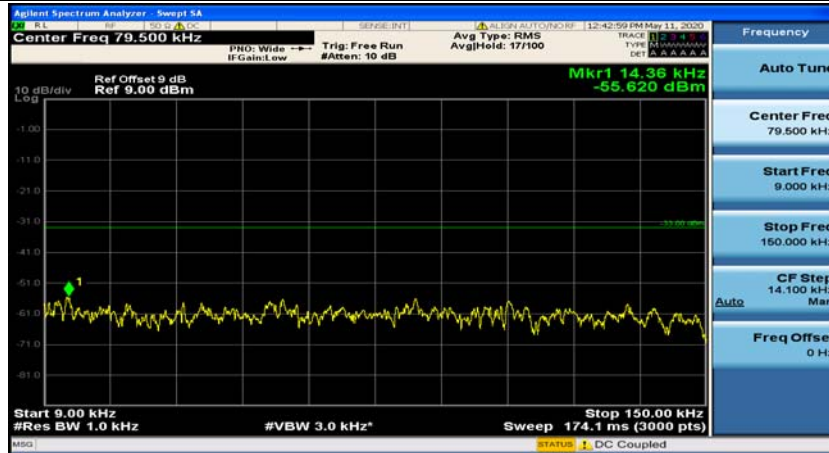

(Channel Bandwidth: 1.4 MHz)_HCH_QPSK_1RB#0

(Channel Bandwidth: 1.4 MHz)_HCH_QPSK_1RB#3

(Channel Bandwidth: 1.4 MHz)_LCH_16QAM_1RB#0

(Channel Bandwidth: 1.4 MHz)_LCH_16QAM_1RB#3

(Channel Bandwidth: 1.4 MHz)_MCH_16QAM_1RB#0