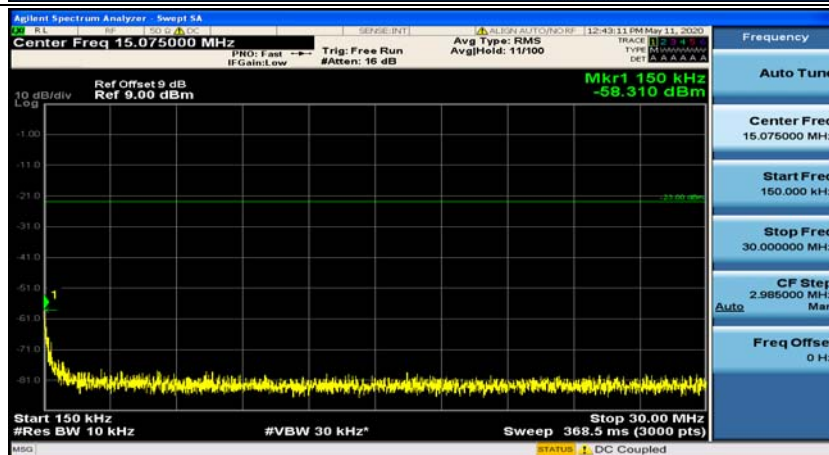

(Channel Bandwidth: 1.4 MHz)_HCH_QPSK_1RB#0

(Channel Bandwidth: 1.4 MHz)_HCH_QPSK_1RB#3

(Channel Bandwidth: 1.4 MHz)_LCH_16QAM_1RB#0

(Channel Bandwidth: 1.4 MHz)_LCH_16QAM_1RB#3

(Channel Bandwidth: 1.4 MHz)_MCH_16QAM_1RB#0