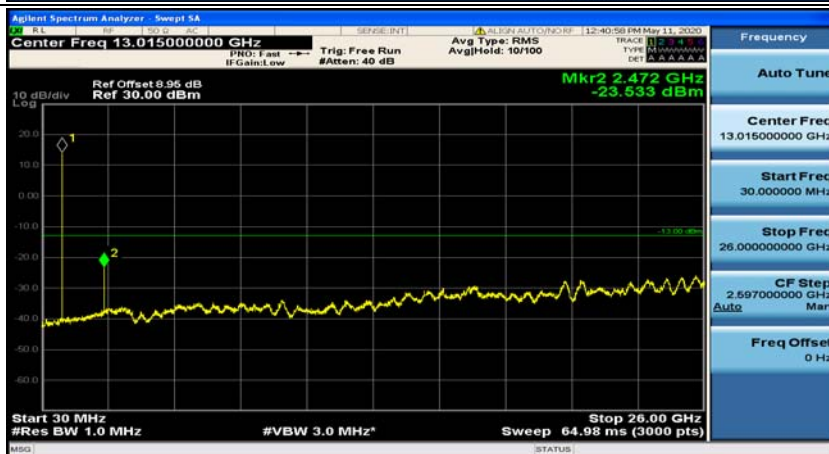

(Channel Bandwidth: 1.4 MHz)_HCH_QPSK_1RB#0

(Channel Bandwidth: 1.4 MHz)_HCH_QPSK_1RB#3

(Channel Bandwidth: 1.4 MHz)_LCH_16QAM_1RB#0

(Channel Bandwidth: 1.4 MHz)_LCH_16QAM_1RB#3

(Channel Bandwidth: 1.4 MHz)_MCH_16QAM_1RB#0