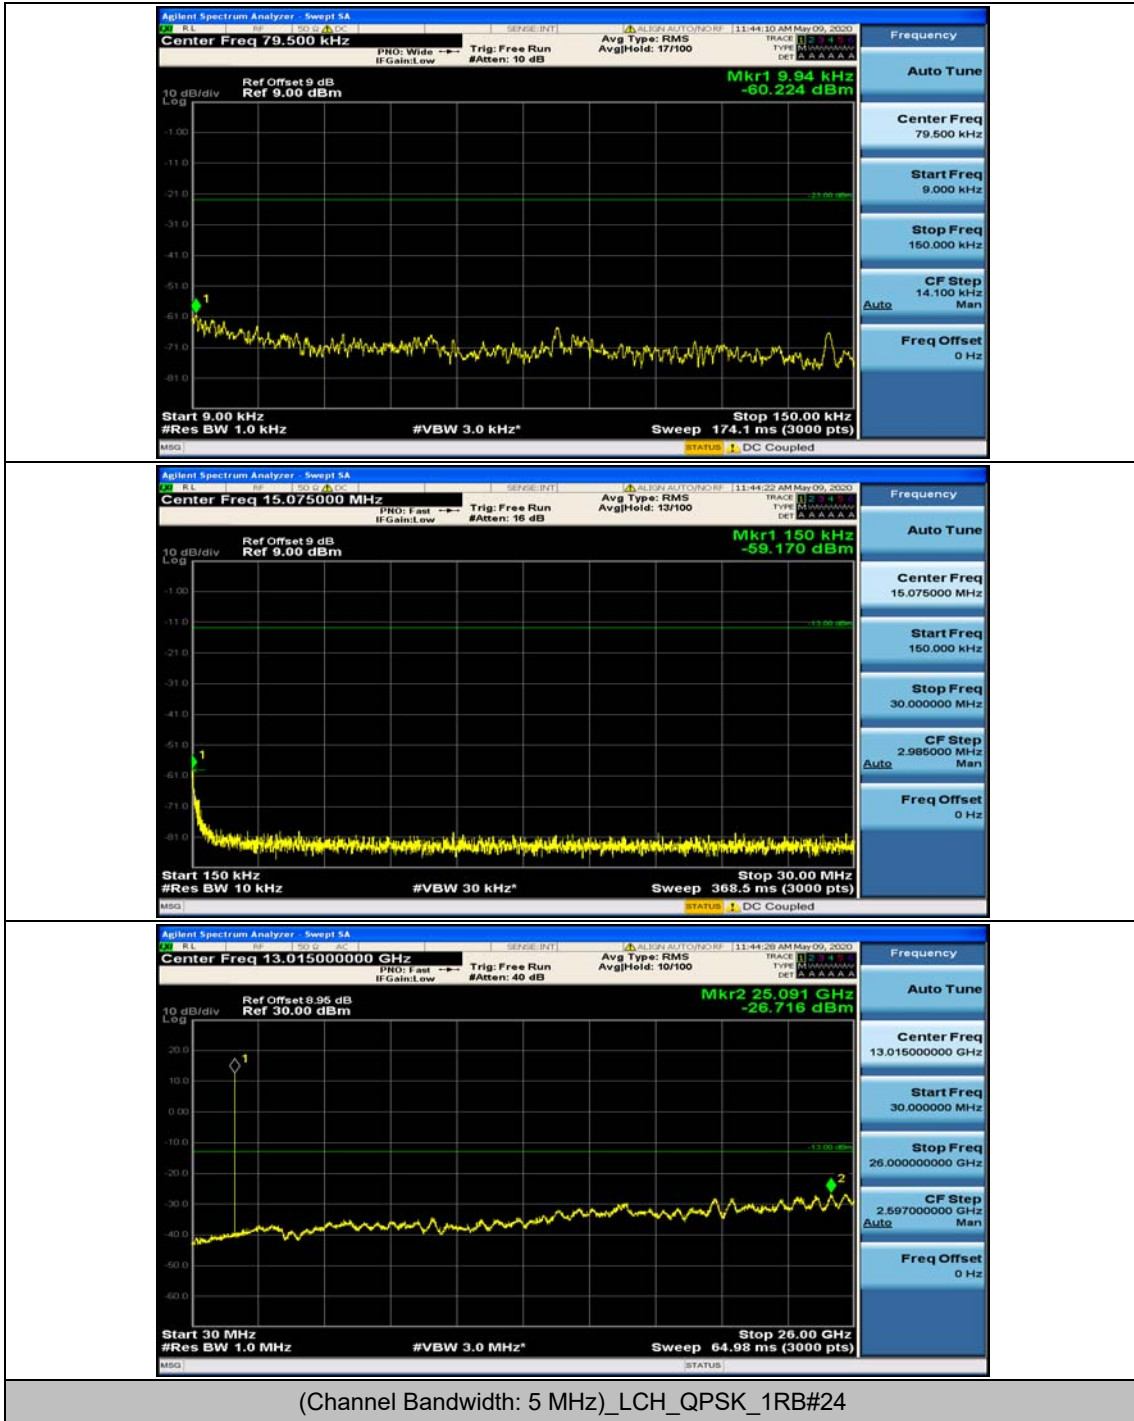

(Channel Bandwidth: 3 MHz)\_HCH\_16QAM\_1RB#0

(Channel Bandwidth: 3 MHz)\_HCH\_16QAM\_1RB#7

**Channel Bandwidth: 5 MHz**

(Channel Bandwidth: 5 MHz)\_MCH\_QPSK\_1RB#0

(Channel Bandwidth: 5 MHz)\_MCH\_QPSK\_1RB#12

(Channel Bandwidth: 5 MHz)\_HCH\_QPSK\_1RB#0

(Channel Bandwidth: 5 MHz)\_HCH\_QPSK\_1RB#12

(Channel Bandwidth: 5 MHz)\_LCH\_16QAM\_1RB#0

(Channel Bandwidth: 5 MHz)\_LCH\_16QAM\_1RB#12

(Channel Bandwidth: 5 MHz)\_MCH\_16QAM\_1RB#0