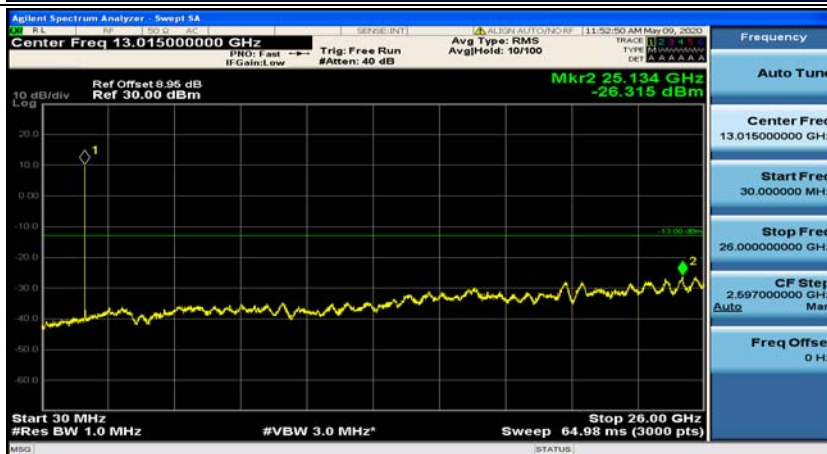

Channel Bandwidth: 10 MHz\_MCH\_QPSK\_1RB#24

Channel Bandwidth: 10 MHz\_HCH\_QPSK\_1RB#0

Channel Bandwidth: 10 MHz\_HCH\_QPSK\_1RB#24

Channel Bandwidth: 10 MHz\_LCH\_16QAM\_1RB#0

Channel Bandwidth: 10 MHz\_LCH\_16QAM\_1RB#24