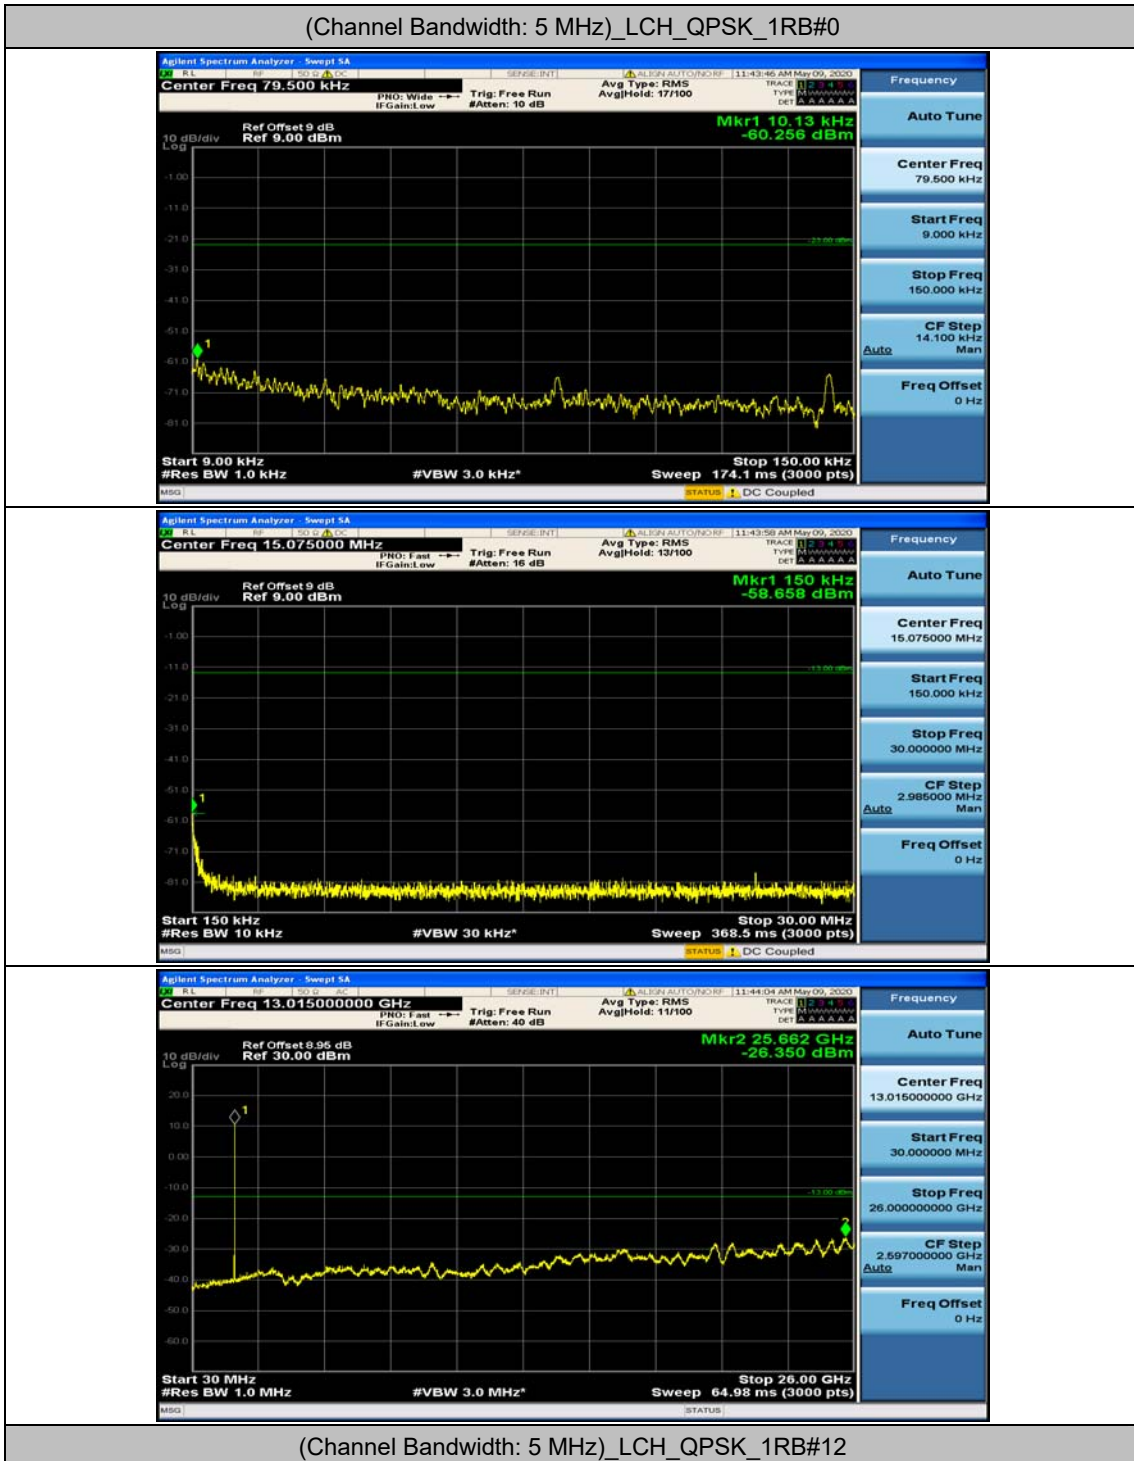

(Channel Bandwidth: 3 MHz)\_HCH\_16QAM\_1RB#0

(Channel Bandwidth: 3 MHz)\_HCH\_16QAM\_1RB#7

**Channel Bandwidth: 5 MHz**

(Channel Bandwidth: 5 MHz)\_MCH\_QPSK\_1RB#0

(Channel Bandwidth: 5 MHz)\_MCH\_QPSK\_1RB#12

(Channel Bandwidth: 5 MHz)\_HCH\_QPSK\_1RB#0

(Channel Bandwidth: 5 MHz)\_HCH\_QPSK\_1RB#12

(Channel Bandwidth: 5 MHz)\_LCH\_16QAM\_1RB#0

(Channel Bandwidth: 5 MHz)\_LCH\_16QAM\_1RB#12

(Channel Bandwidth: 5 MHz)\_MCH\_16QAM\_1RB#0