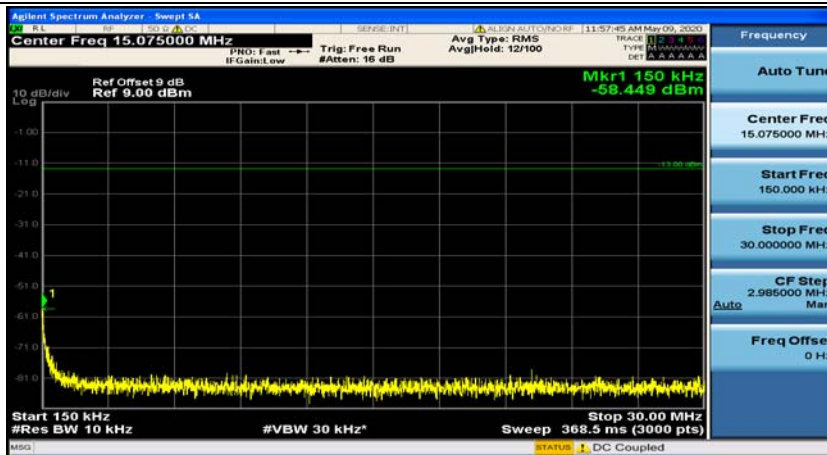

Channel Bandwidth: 10 MHz\_MCH\_16QAM\_1RB#0

Channel Bandwidth: 10 MHz\_MCH\_16QAM\_1RB#24

Channel Bandwidth: 10 MHz\_HCH\_16QAM\_1RB#0

Channel Bandwidth: 10 MHz\_HCH\_16QAM\_1RB#24

**Channel Bandwidth: 15 MHz**