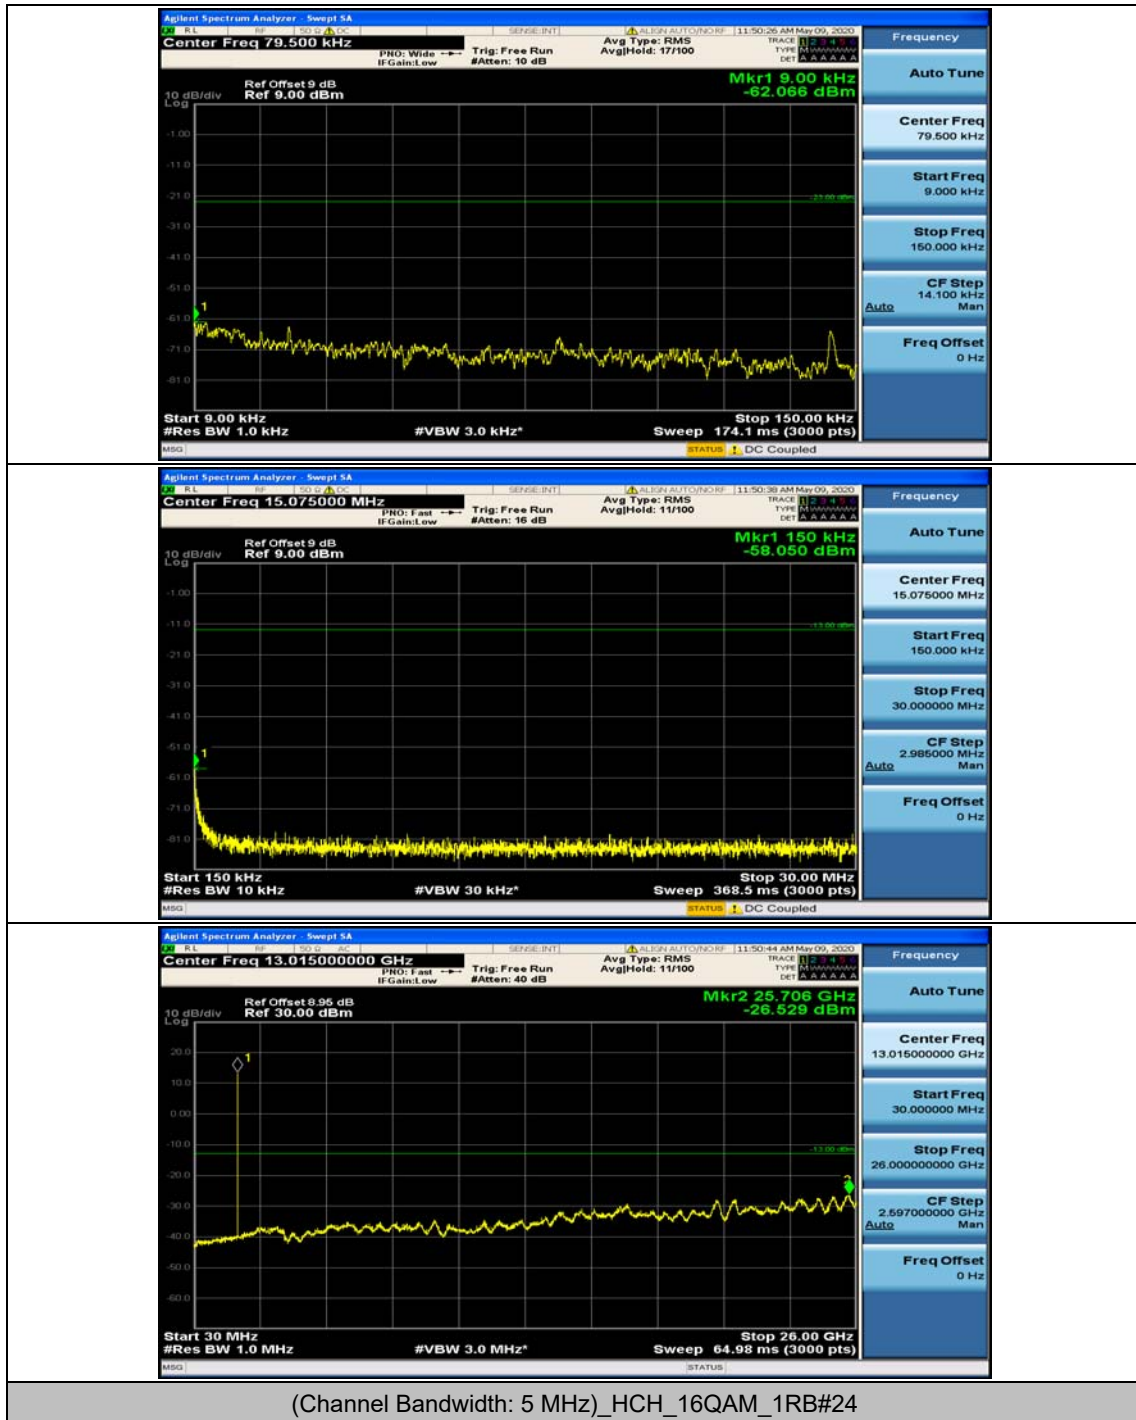

(Channel Bandwidth: 5 MHz)\_HCH\_QPSK\_1RB#0

(Channel Bandwidth: 5 MHz)\_HCH\_QPSK\_1RB#12

(Channel Bandwidth: 5 MHz)\_LCH\_16QAM\_1RB#0

(Channel Bandwidth: 5 MHz)\_LCH\_16QAM\_1RB#12

(Channel Bandwidth: 5 MHz)\_MCH\_16QAM\_1RB#0

(Channel Bandwidth: 5 MHz)\_MCH\_16QAM\_1RB#12

(Channel Bandwidth: 5 MHz)\_HCH\_16QAM\_1RB#0

(Channel Bandwidth: 5 MHz)\_HCH\_16QAM\_1RB#12

**Channel Bandwidth: 10 MHz**

Channel Bandwidth: 10 MHz\_MCH\_QPSK\_1RB#0

Channel Bandwidth: 10 MHz\_MCH\_QPSK\_1RB#24

Channel Bandwidth: 10 MHz\_HCH\_QPSK\_1RB#0

Channel Bandwidth: 10 MHz\_HCH\_QPSK\_1RB#24

Channel Bandwidth: 10 MHz\_LCH\_16QAM\_1RB#0

Channel Bandwidth: 10 MHz\_LCH\_16QAM\_1RB#24