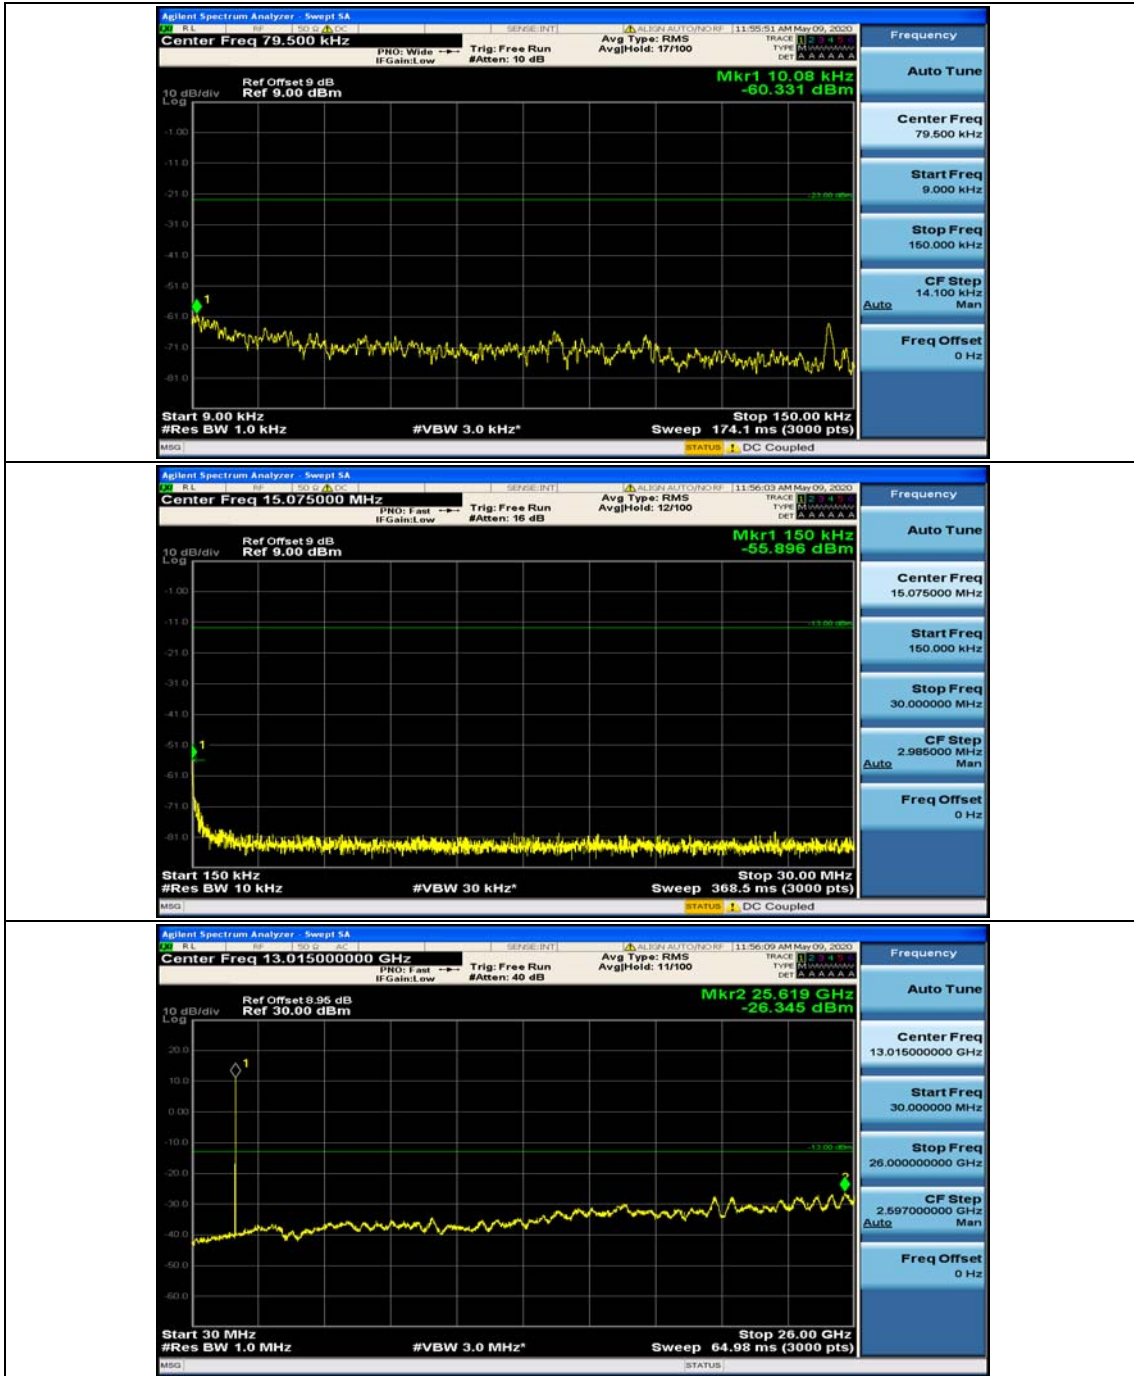

(Channel Bandwidth: 5 MHz)\_MCH\_16QAM\_1RB#12

(Channel Bandwidth: 5 MHz)\_HCH\_16QAM\_1RB#0

(Channel Bandwidth: 5 MHz)\_HCH\_16QAM\_1RB#12

**Channel Bandwidth: 10 MHz**

Channel Bandwidth: 10 MHz\_MCH\_QPSK\_1RB#0

Channel Bandwidth: 10 MHz\_MCH\_QPSK\_1RB#24

Channel Bandwidth: 10 MHz\_HCH\_QPSK\_1RB#0

Channel Bandwidth: 10 MHz\_HCH\_QPSK\_1RB#24

Channel Bandwidth: 10 MHz\_LCH\_16QAM\_1RB#0

Channel Bandwidth: 10 MHz\_LCH\_16QAM\_1RB#24

Channel Bandwidth: 10 MHz\_MCH\_16QAM\_1RB#0

Channel Bandwidth: 10 MHz\_MCH\_16QAM\_1RB#24

Channel Bandwidth: 10 MHz\_HCH\_16QAM\_1RB#0

Channel Bandwidth: 10 MHz\_HCH\_16QAM\_1RB#24

**Channel Bandwidth: 15 MHz**