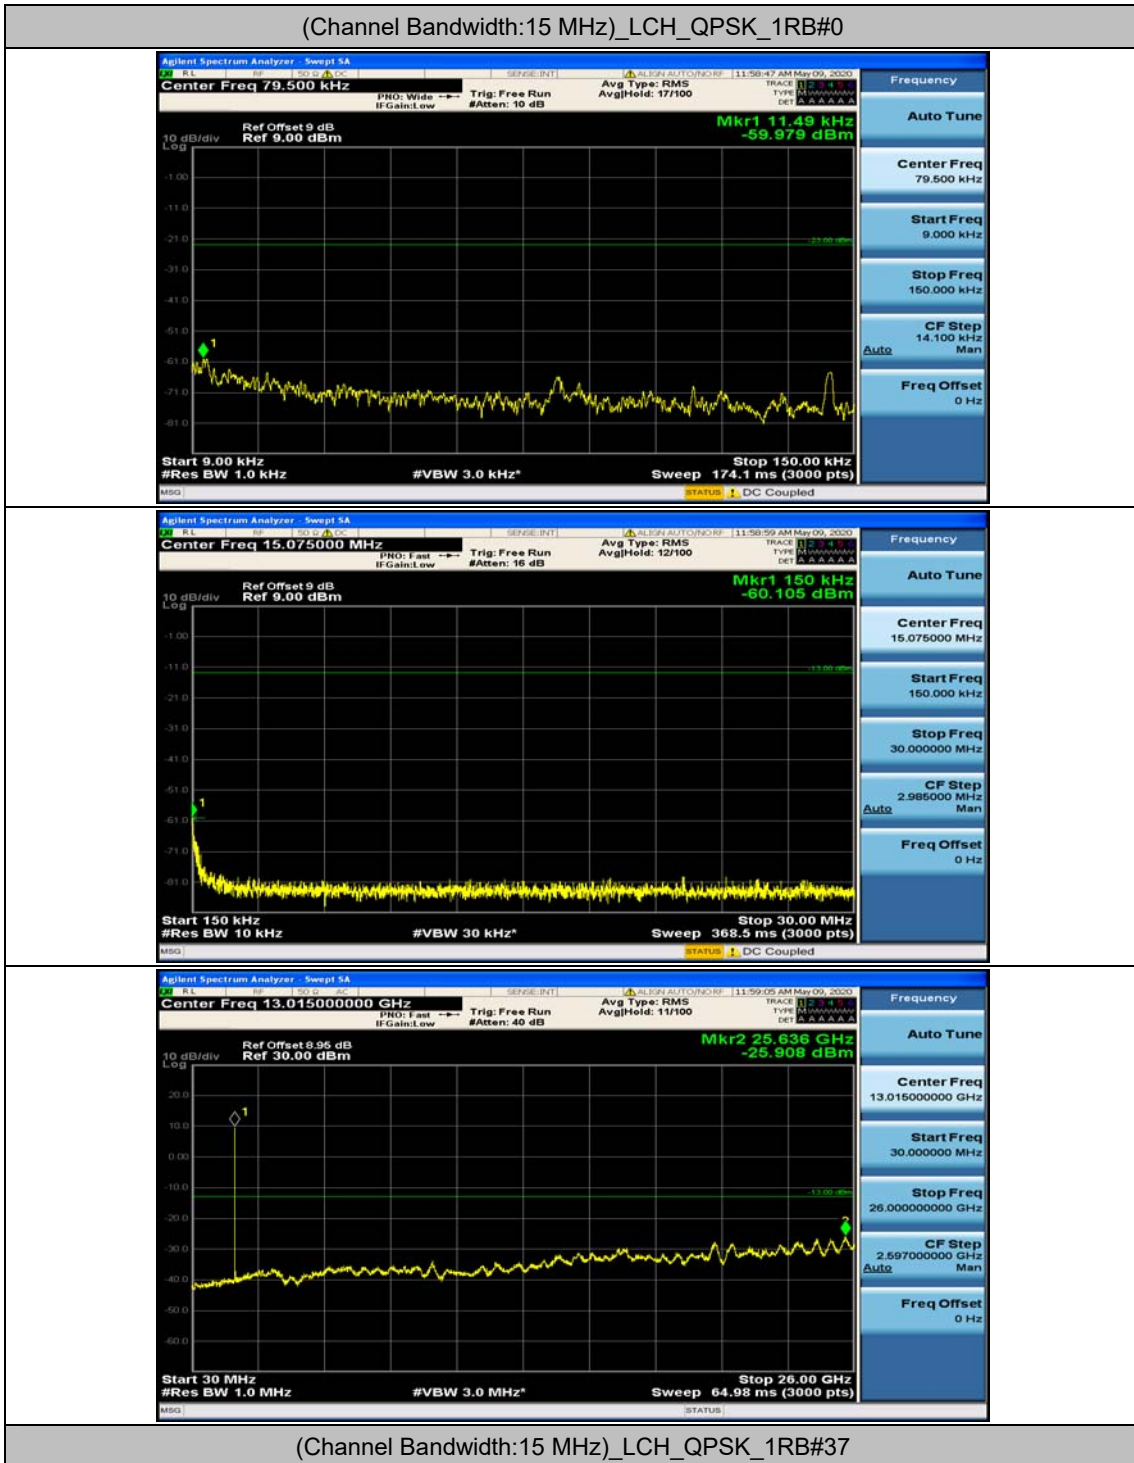

Channel Bandwidth: 10 MHz\_MCH\_16QAM\_1RB#0

Channel Bandwidth: 10 MHz\_MCH\_16QAM\_1RB#24

Channel Bandwidth: 10 MHz\_HCH\_16QAM\_1RB#0

Channel Bandwidth: 10 MHz\_HCH\_16QAM\_1RB#24

**Channel Bandwidth: 15 MHz**