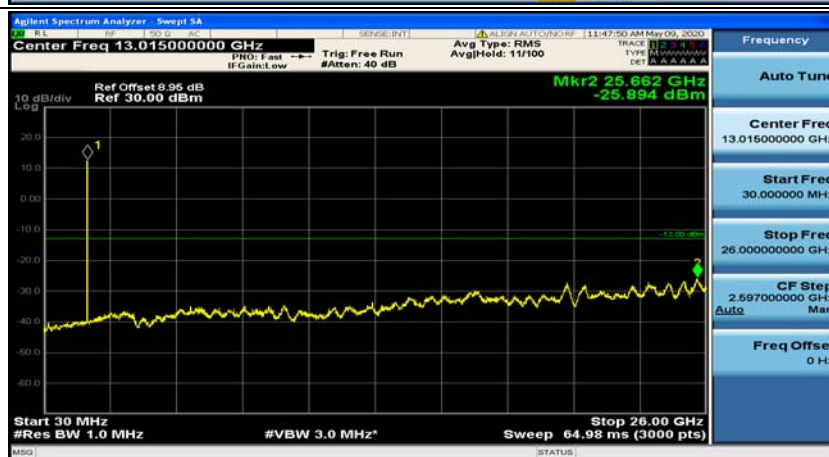

(Channel Bandwidth: 5 MHz)\_HCH\_QPSK\_1RB#0

(Channel Bandwidth: 5 MHz)\_HCH\_QPSK\_1RB#12

(Channel Bandwidth: 5 MHz)\_LCH\_16QAM\_1RB#0

(Channel Bandwidth: 5 MHz)\_LCH\_16QAM\_1RB#12

(Channel Bandwidth: 5 MHz)\_MCH\_16QAM\_1RB#0