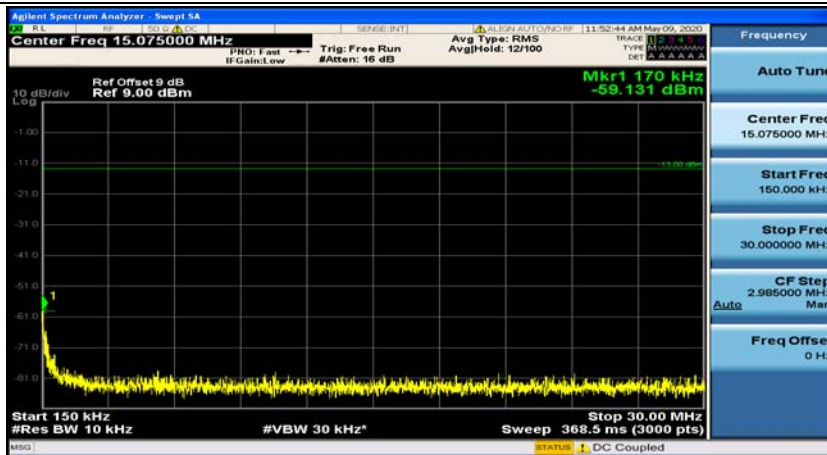

Channel Bandwidth: 10 MHz\_MCH\_QPSK\_1RB#24

Channel Bandwidth: 10 MHz\_HCH\_QPSK\_1RB#0

Channel Bandwidth: 10 MHz\_HCH\_QPSK\_1RB#24

Channel Bandwidth: 10 MHz\_LCH\_16QAM\_1RB#0

Channel Bandwidth: 10 MHz\_LCH\_16QAM\_1RB#24