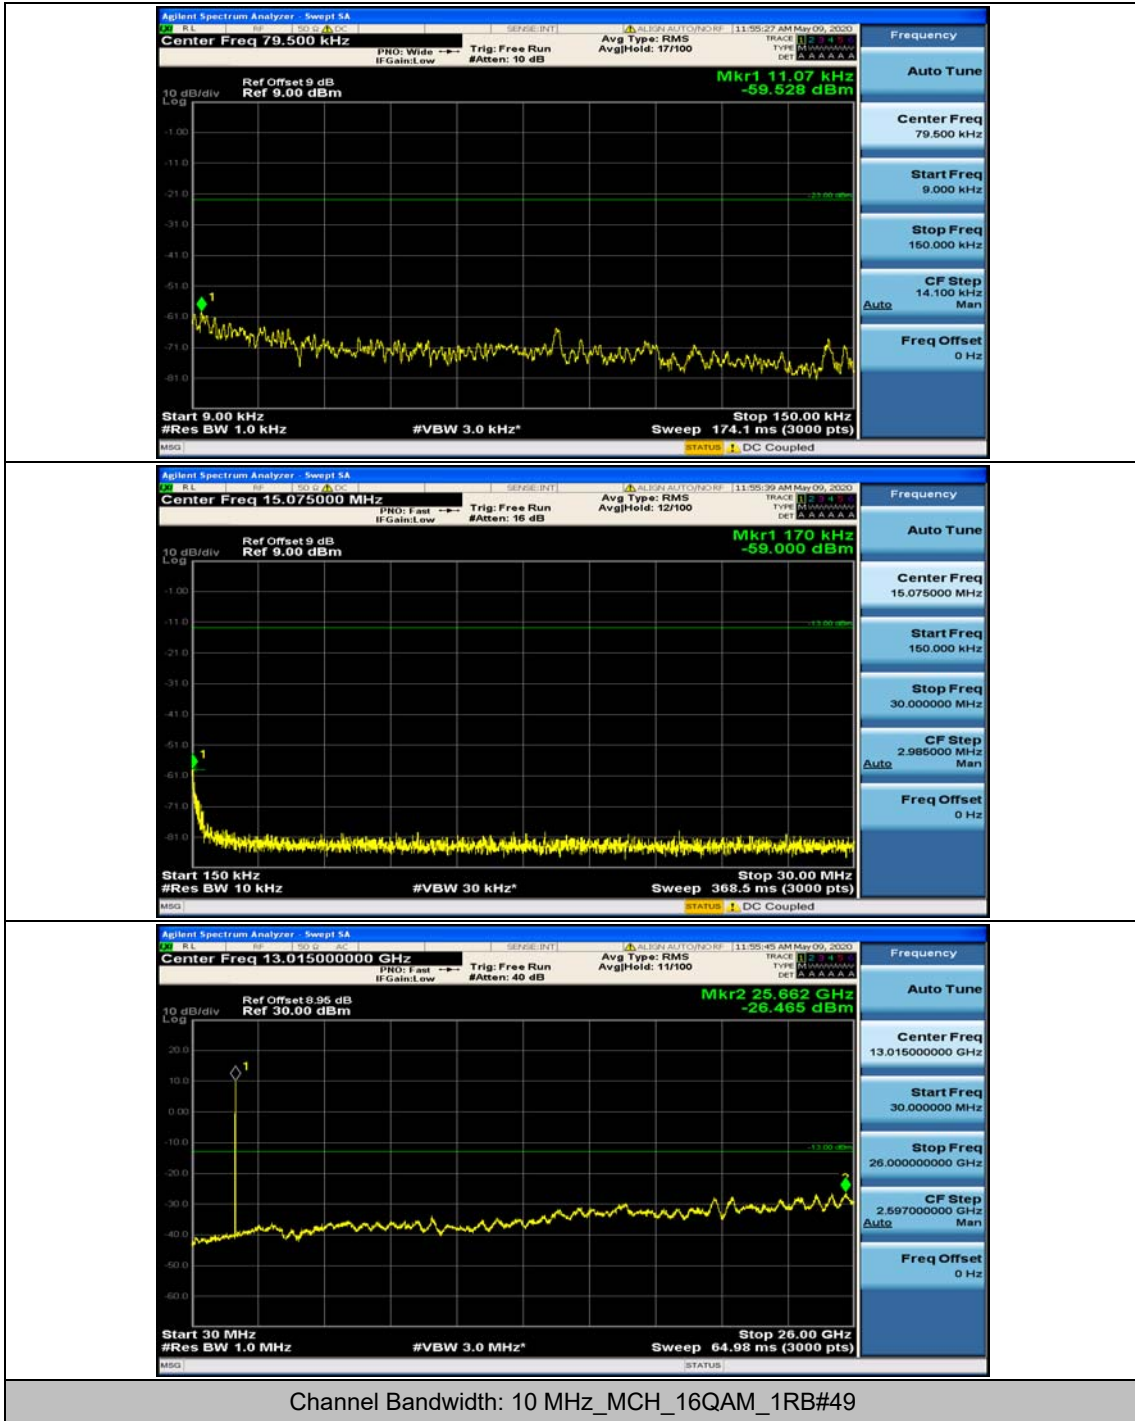

(Channel Bandwidth: 5 MHz)\_MCH\_16QAM\_1RB#12

(Channel Bandwidth: 5 MHz)\_HCH\_16QAM\_1RB#0

(Channel Bandwidth: 5 MHz)\_HCH\_16QAM\_1RB#12

**Channel Bandwidth: 10 MHz**

Channel Bandwidth: 10 MHz\_MCH\_QPSK\_1RB#0

Channel Bandwidth: 10 MHz\_MCH\_QPSK\_1RB#24

Channel Bandwidth: 10 MHz\_HCH\_QPSK\_1RB#0

Channel Bandwidth: 10 MHz\_HCH\_QPSK\_1RB#24

Channel Bandwidth: 10 MHz\_LCH\_16QAM\_1RB#0

Channel Bandwidth: 10 MHz\_LCH\_16QAM\_1RB#24

Channel Bandwidth: 10 MHz\_MCH\_16QAM\_1RB#0

Channel Bandwidth: 10 MHz\_MCH\_16QAM\_1RB#24

Channel Bandwidth: 10 MHz\_HCH\_16QAM\_1RB#0

Channel Bandwidth: 10 MHz\_HCH\_16QAM\_1RB#24

**Channel Bandwidth: 15 MHz**