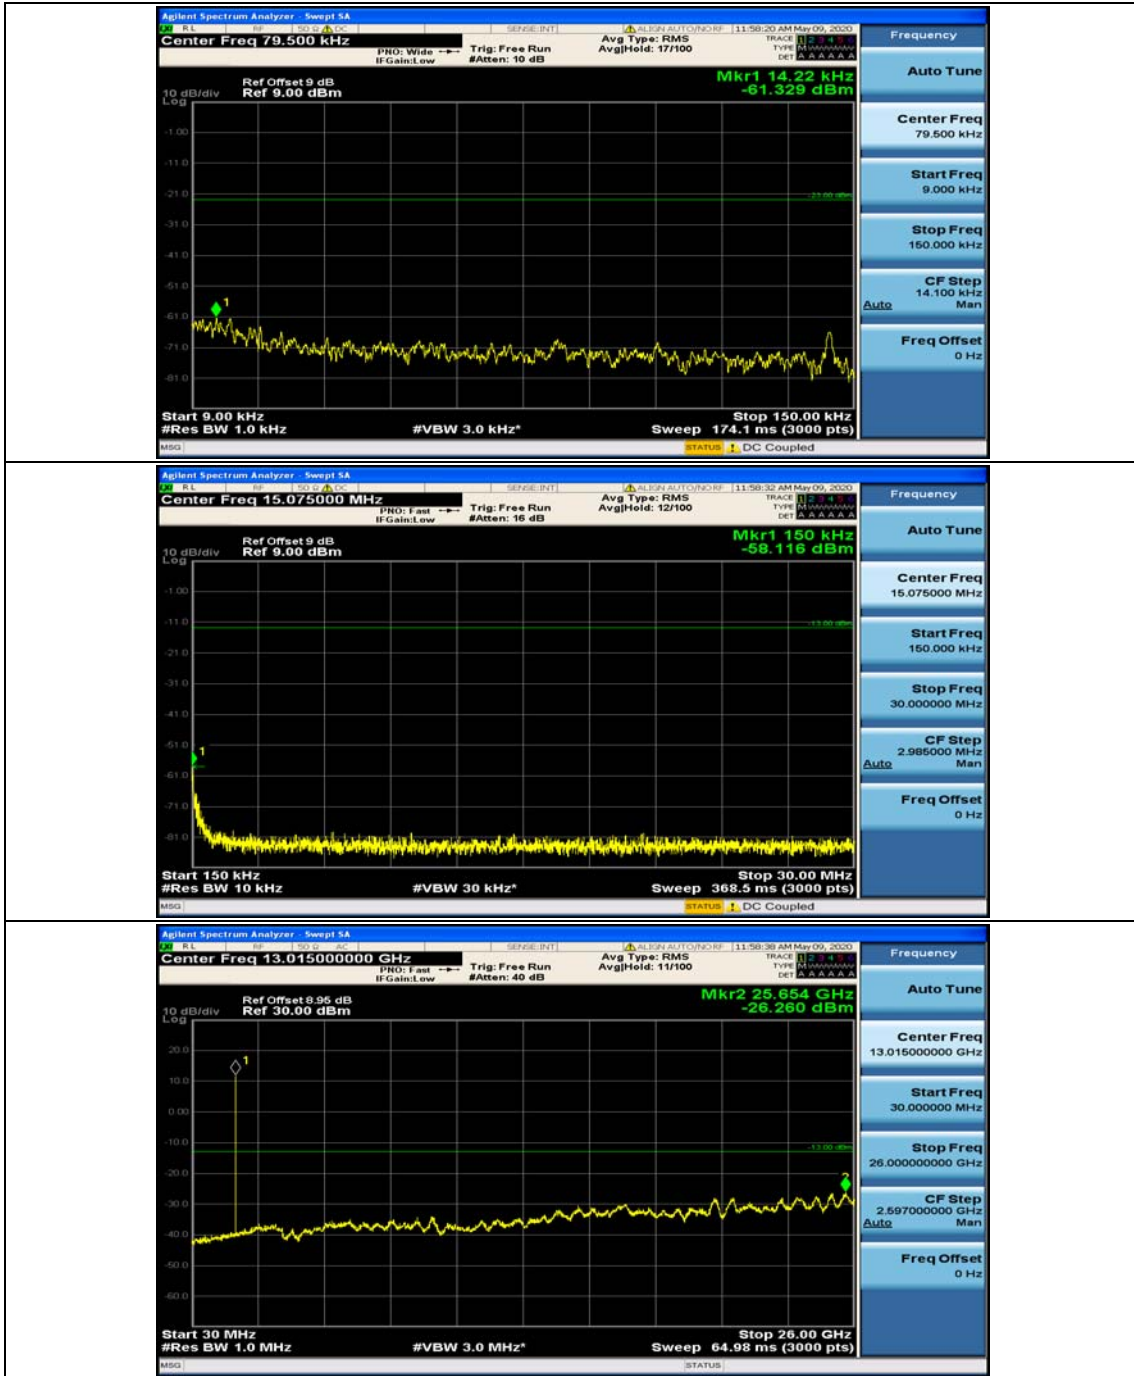

Channel Bandwidth: 10 MHz\_MCH\_16QAM\_1RB#0

Channel Bandwidth: 10 MHz\_MCH\_16QAM\_1RB#24

Channel Bandwidth: 10 MHz\_HCH\_16QAM\_1RB#0

Channel Bandwidth: 10 MHz\_HCH\_16QAM\_1RB#24

**Channel Bandwidth: 15 MHz**

(Channel Bandwidth:15 MHz)\_MCH\_QPSK\_1RB#0

(Channel Bandwidth:15 MHz)\_MCH\_QPSK\_1RB#37