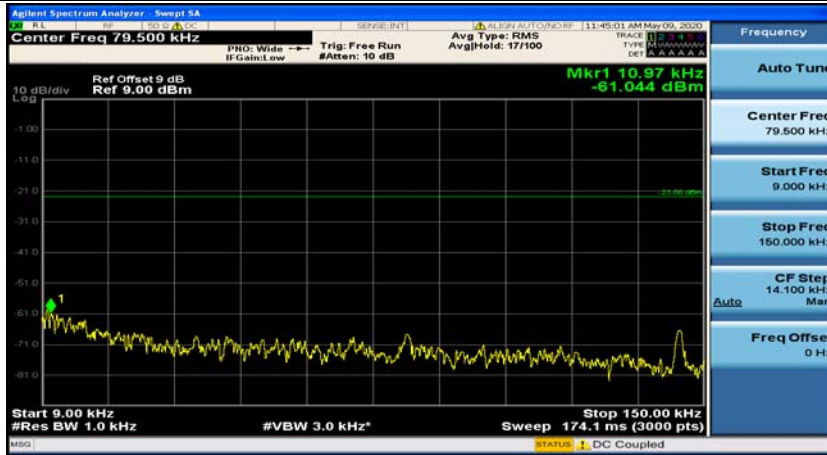

(Channel Bandwidth: 5 MHz)\_HCH\_QPSK\_1RB#0

(Channel Bandwidth: 5 MHz)\_HCH\_QPSK\_1RB#12

(Channel Bandwidth: 5 MHz)\_LCH\_16QAM\_1RB#0

(Channel Bandwidth: 5 MHz)\_LCH\_16QAM\_1RB#12

(Channel Bandwidth: 5 MHz)\_MCH\_16QAM\_1RB#0