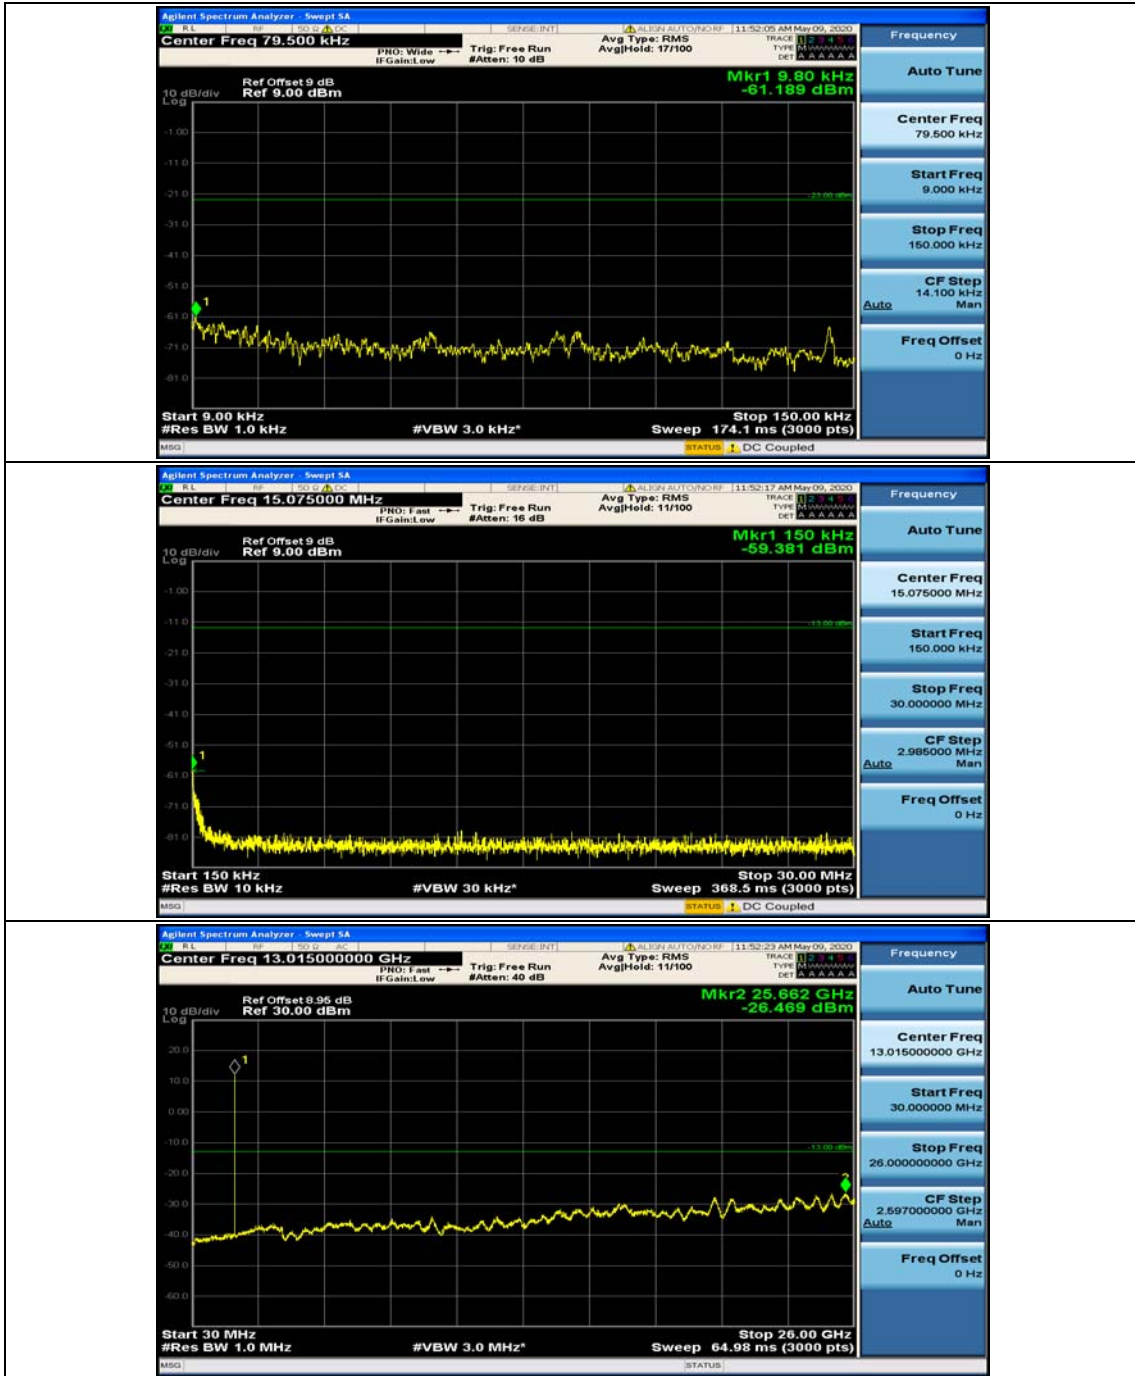

(Channel Bandwidth: 5 MHz)\_HCH\_QPSK\_1RB#0

(Channel Bandwidth: 5 MHz)\_HCH\_QPSK\_1RB#12

(Channel Bandwidth: 5 MHz)\_LCH\_16QAM\_1RB#0

(Channel Bandwidth: 5 MHz)\_LCH\_16QAM\_1RB#12

(Channel Bandwidth: 5 MHz)\_MCH\_16QAM\_1RB#0

(Channel Bandwidth: 5 MHz)\_MCH\_16QAM\_1RB#12

(Channel Bandwidth: 5 MHz)\_HCH\_16QAM\_1RB#0

(Channel Bandwidth: 5 MHz)\_HCH\_16QAM\_1RB#12

**Channel Bandwidth: 10 MHz**

Channel Bandwidth: 10 MHz\_MCH\_QPSK\_1RB#0

Channel Bandwidth: 10 MHz\_MCH\_QPSK\_1RB#24

Channel Bandwidth: 10 MHz\_HCH\_QPSK\_1RB#0

Channel Bandwidth: 10 MHz\_HCH\_QPSK\_1RB#24

Channel Bandwidth: 10 MHz\_LCH\_16QAM\_1RB#0

Channel Bandwidth: 10 MHz\_LCH\_16QAM\_1RB#24