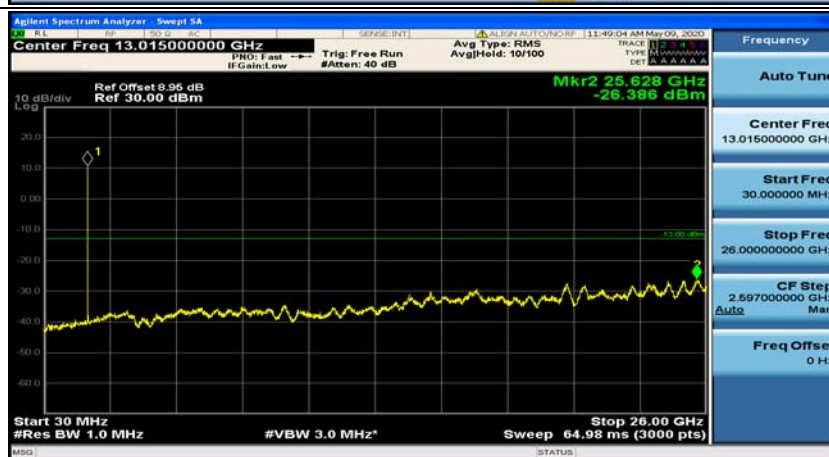

(Channel Bandwidth: 3 MHz)\_HCH\_16QAM\_1RB#0

(Channel Bandwidth: 3 MHz)\_HCH\_16QAM\_1RB#7

**Channel Bandwidth: 5 MHz**

(Channel Bandwidth: 5 MHz)\_MCH\_QPSK\_1RB#0

(Channel Bandwidth: 5 MHz)\_MCH\_QPSK\_1RB#12

(Channel Bandwidth: 5 MHz)\_HCH\_QPSK\_1RB#0

(Channel Bandwidth: 5 MHz)\_HCH\_QPSK\_1RB#12

(Channel Bandwidth: 5 MHz)\_LCH\_16QAM\_1RB#0

(Channel Bandwidth: 5 MHz)\_LCH\_16QAM\_1RB#12

(Channel Bandwidth: 5 MHz)\_MCH\_16QAM\_1RB#0