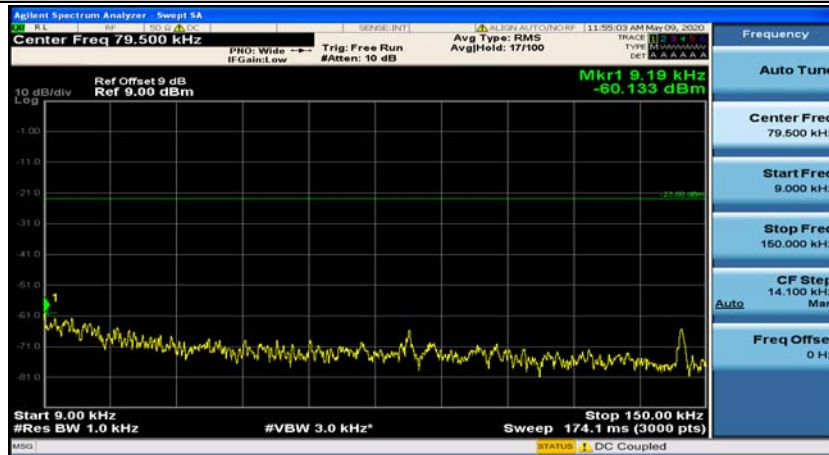

Channel Bandwidth: 10 MHz_MCH_16QAM_1RB#0

Channel Bandwidth: 10 MHz_MCH_16QAM_1RB#24