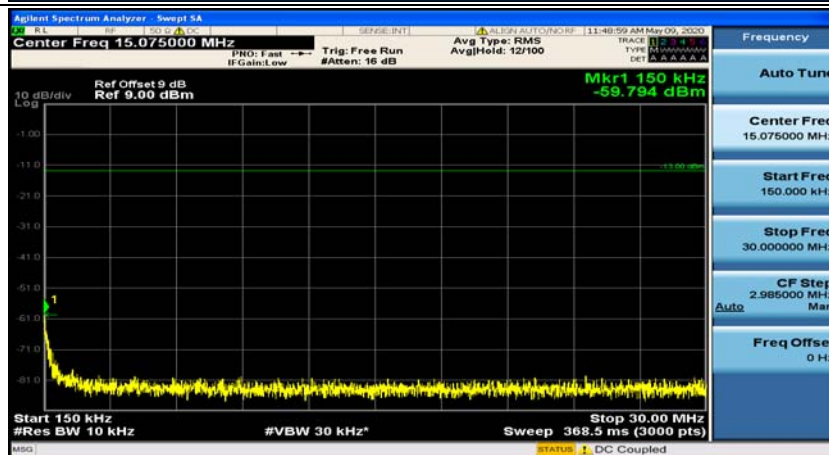

(Channel Bandwidth: 3 MHz)\_HCH\_16QAM\_1RB#0

(Channel Bandwidth: 3 MHz)\_HCH\_16QAM\_1RB#7

**Channel Bandwidth: 5 MHz**

(Channel Bandwidth: 5 MHz)\_MCH\_QPSK\_1RB#0

(Channel Bandwidth: 5 MHz)\_MCH\_QPSK\_1RB#12

(Channel Bandwidth: 5 MHz)\_HCH\_QPSK\_1RB#0

(Channel Bandwidth: 5 MHz)\_HCH\_QPSK\_1RB#12

(Channel Bandwidth: 5 MHz)\_LCH\_16QAM\_1RB#0

(Channel Bandwidth: 5 MHz)\_LCH\_16QAM\_1RB#12

(Channel Bandwidth: 5 MHz)\_MCH\_16QAM\_1RB#0