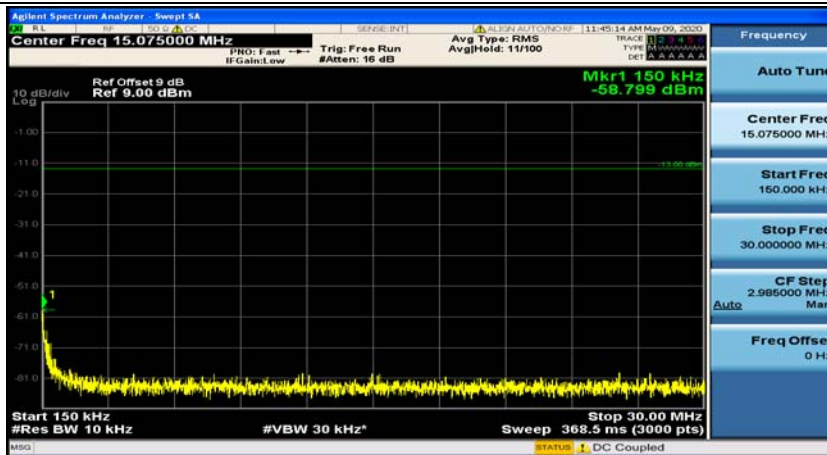

(Channel Bandwidth: 5 MHz)\_HCH\_QPSK\_1RB#0

(Channel Bandwidth: 5 MHz)\_HCH\_QPSK\_1RB#12

(Channel Bandwidth: 5 MHz)\_LCH\_16QAM\_1RB#0

(Channel Bandwidth: 5 MHz)\_LCH\_16QAM\_1RB#12

(Channel Bandwidth: 5 MHz)\_MCH\_16QAM\_1RB#0