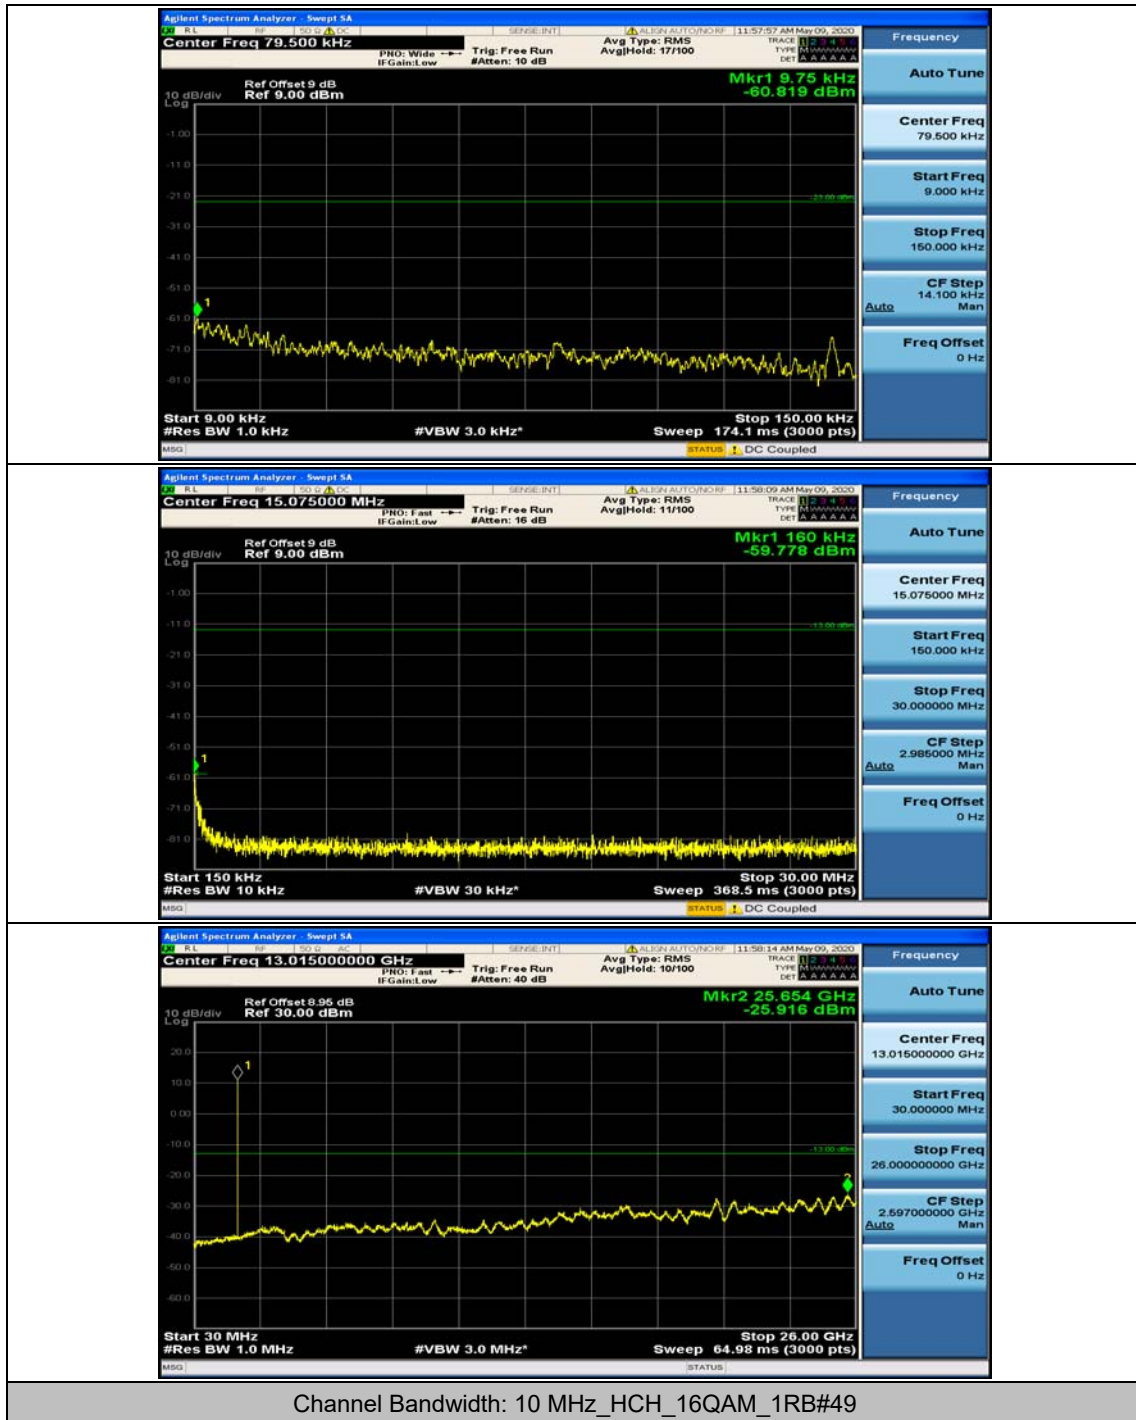

Channel Bandwidth: 10 MHz\_MCH\_16QAM\_1RB#0

Channel Bandwidth: 10 MHz\_MCH\_16QAM\_1RB#24

Channel Bandwidth: 10 MHz\_HCH\_16QAM\_1RB#0

Channel Bandwidth: 10 MHz\_HCH\_16QAM\_1RB#24

**Channel Bandwidth: 15 MHz**