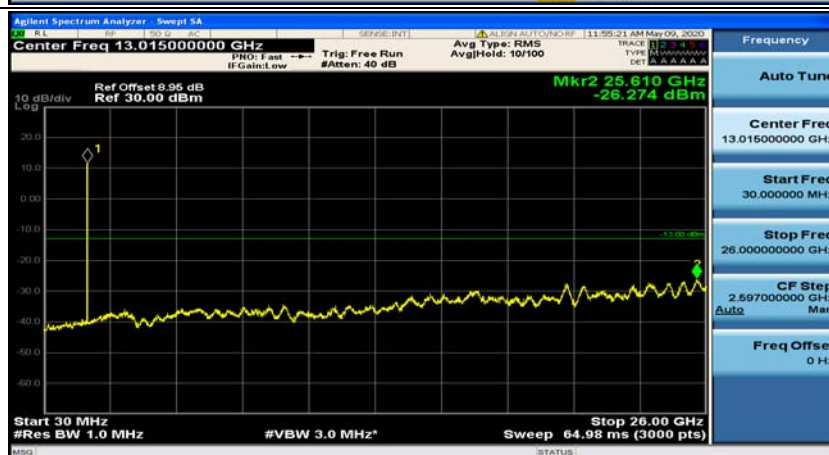

Channel Bandwidth: 10 MHz_MCH_16QAM_1RB#0

Channel Bandwidth: 10 MHz_MCH_16QAM_1RB#24