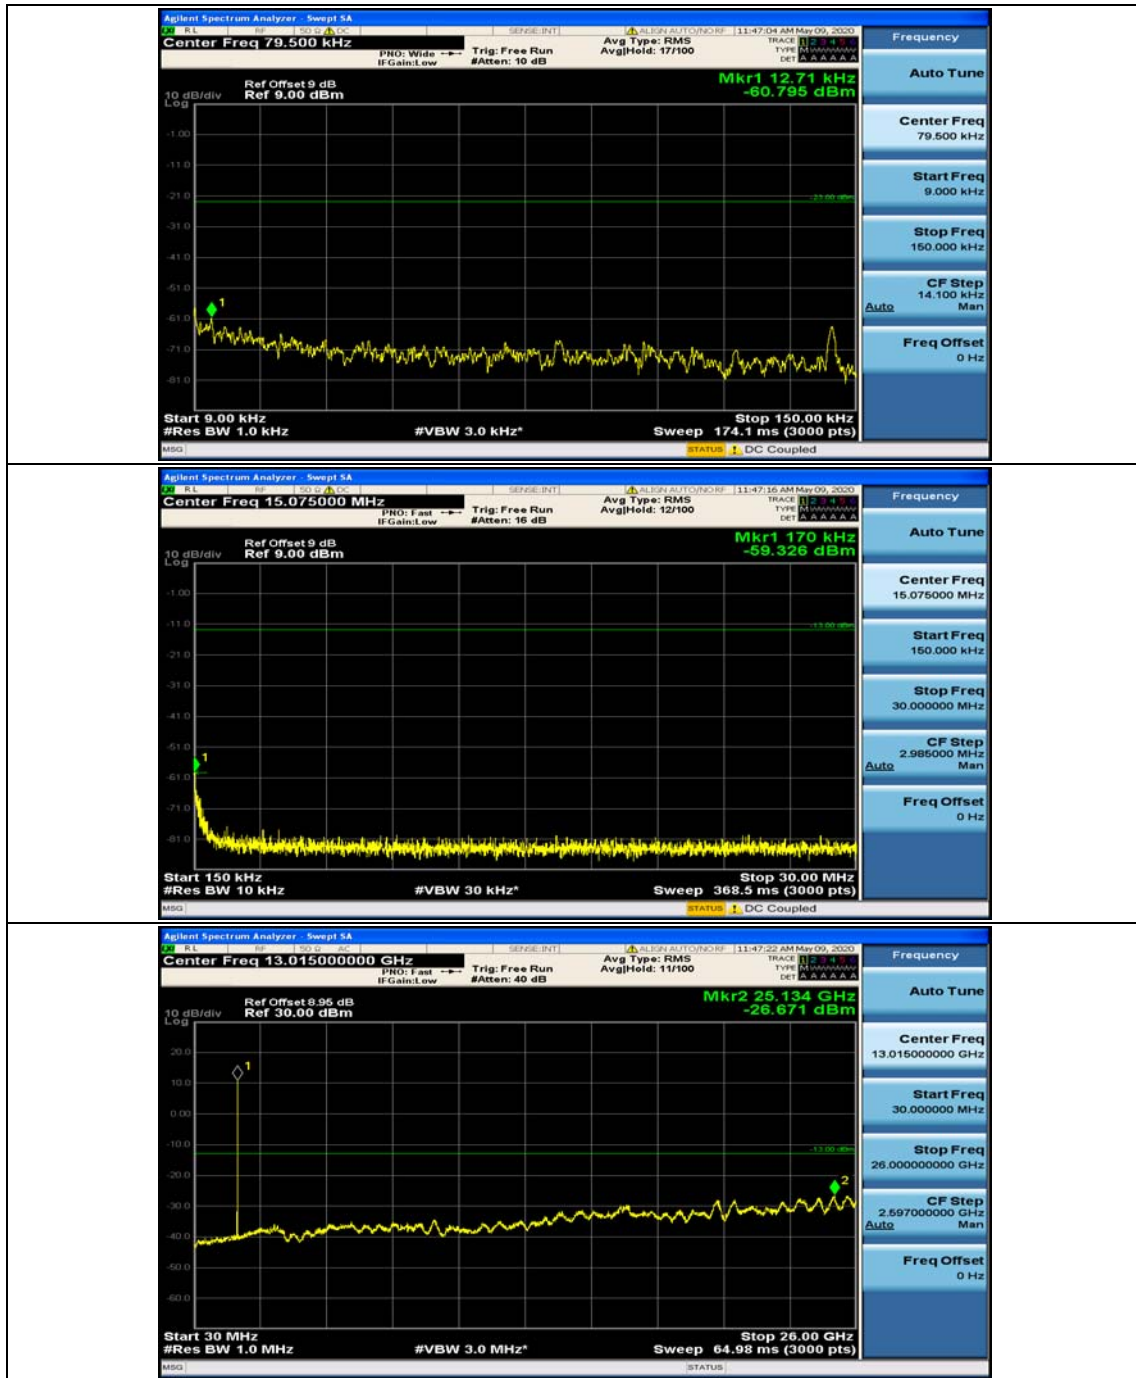

(Channel Bandwidth: 3 MHz)\_HCH\_16QAM\_1RB#0

(Channel Bandwidth: 3 MHz)\_HCH\_16QAM\_1RB#7

**Channel Bandwidth: 5 MHz**

(Channel Bandwidth: 5 MHz)\_MCH\_QPSK\_1RB#0

(Channel Bandwidth: 5 MHz)\_MCH\_QPSK\_1RB#12

(Channel Bandwidth: 5 MHz)\_HCH\_QPSK\_1RB#0

(Channel Bandwidth: 5 MHz)\_HCH\_QPSK\_1RB#12

(Channel Bandwidth: 5 MHz)\_LCH\_16QAM\_1RB#0

(Channel Bandwidth: 5 MHz)\_LCH\_16QAM\_1RB#12

(Channel Bandwidth: 5 MHz)\_MCH\_16QAM\_1RB#0