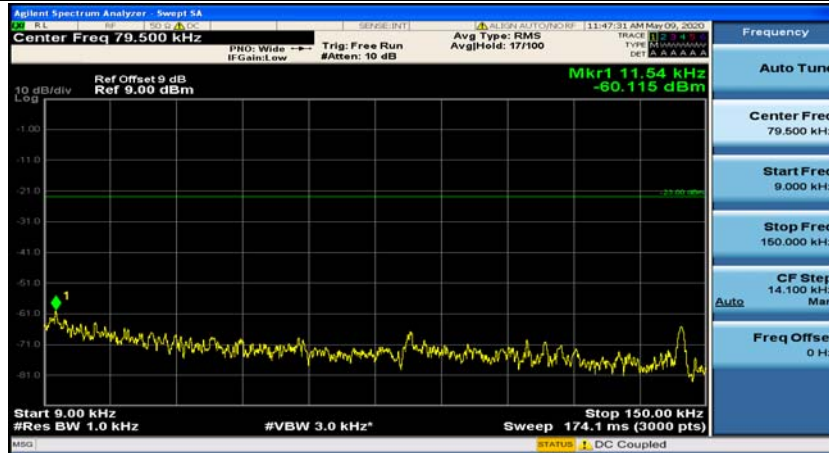

(Channel Bandwidth: 5 MHz)\_HCH\_QPSK\_1RB#0

(Channel Bandwidth: 5 MHz)\_HCH\_QPSK\_1RB#12

(Channel Bandwidth: 5 MHz)\_LCH\_16QAM\_1RB#0

(Channel Bandwidth: 5 MHz)\_LCH\_16QAM\_1RB#12

(Channel Bandwidth: 5 MHz)\_MCH\_16QAM\_1RB#0