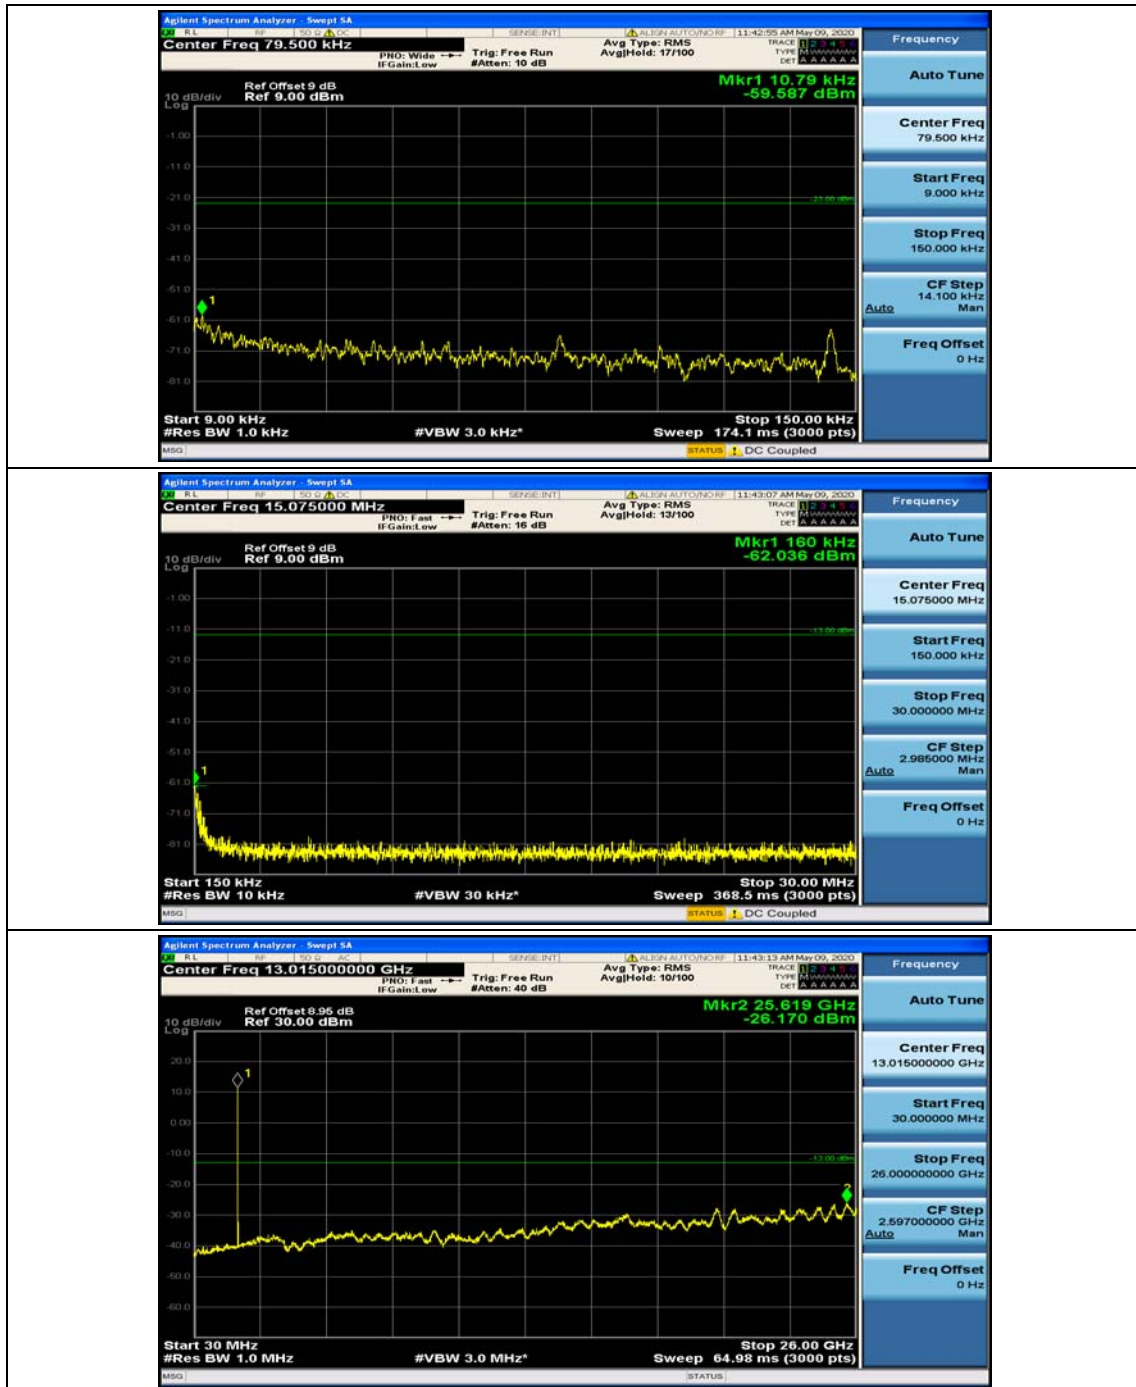

(Channel Bandwidth: 3 MHz)\_HCH\_16QAM\_1RB#0

(Channel Bandwidth: 3 MHz)\_HCH\_16QAM\_1RB#7

**Channel Bandwidth: 5 MHz**

(Channel Bandwidth: 5 MHz)\_MCH\_QPSK\_1RB#0

(Channel Bandwidth: 5 MHz)\_MCH\_QPSK\_1RB#12

(Channel Bandwidth: 5 MHz)\_HCH\_QPSK\_1RB#0

(Channel Bandwidth: 5 MHz)\_HCH\_QPSK\_1RB#12

(Channel Bandwidth: 5 MHz)\_LCH\_16QAM\_1RB#0

(Channel Bandwidth: 5 MHz)\_LCH\_16QAM\_1RB#12

(Channel Bandwidth: 5 MHz)\_MCH\_16QAM\_1RB#0