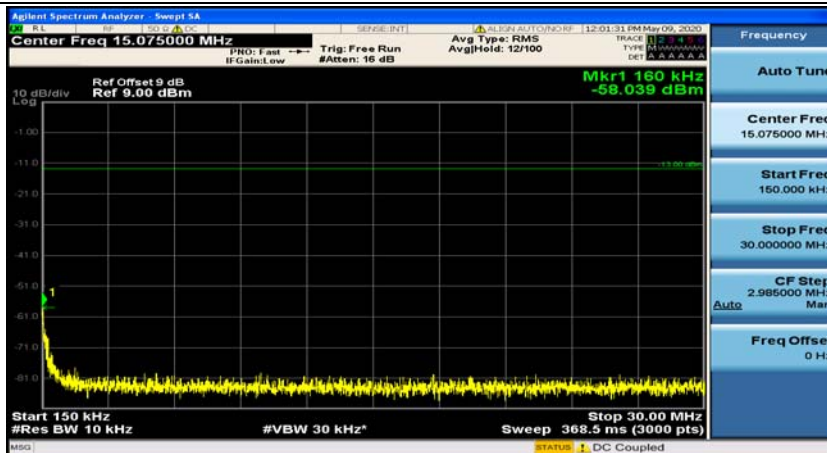

(Channel Bandwidth:15 MHz)_MCH_QPSK_1RB#0