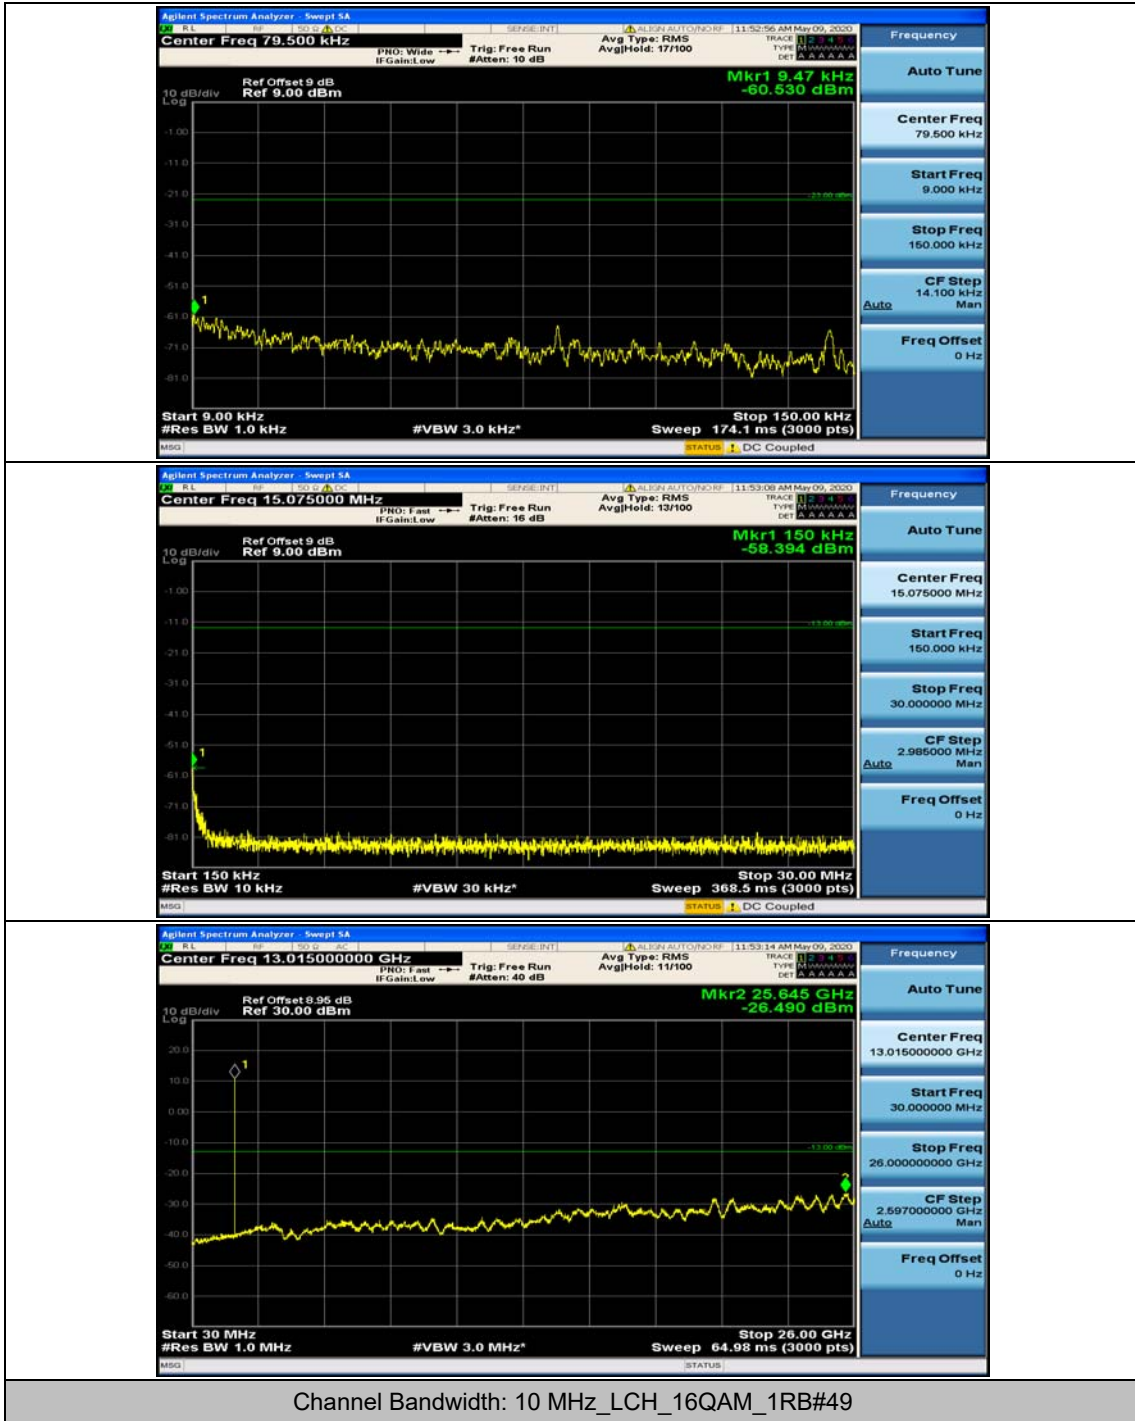

(Channel Bandwidth: 5 MHz)\_MCH\_16QAM\_1RB#12

(Channel Bandwidth: 5 MHz)\_HCH\_16QAM\_1RB#0

(Channel Bandwidth: 5 MHz)\_HCH\_16QAM\_1RB#12

**Channel Bandwidth: 10 MHz**

Channel Bandwidth: 10 MHz\_MCH\_QPSK\_1RB#0

Channel Bandwidth: 10 MHz\_MCH\_QPSK\_1RB#24

Channel Bandwidth: 10 MHz\_HCH\_QPSK\_1RB#0

Channel Bandwidth: 10 MHz\_HCH\_QPSK\_1RB#24

Channel Bandwidth: 10 MHz\_LCH\_16QAM\_1RB#0

Channel Bandwidth: 10 MHz\_LCH\_16QAM\_1RB#24

Channel Bandwidth: 10 MHz\_MCH\_16QAM\_1RB#0

Channel Bandwidth: 10 MHz\_MCH\_16QAM\_1RB#24

Channel Bandwidth: 10 MHz\_HCH\_16QAM\_1RB#0

Channel Bandwidth: 10 MHz\_HCH\_16QAM\_1RB#24

**Channel Bandwidth: 15 MHz**