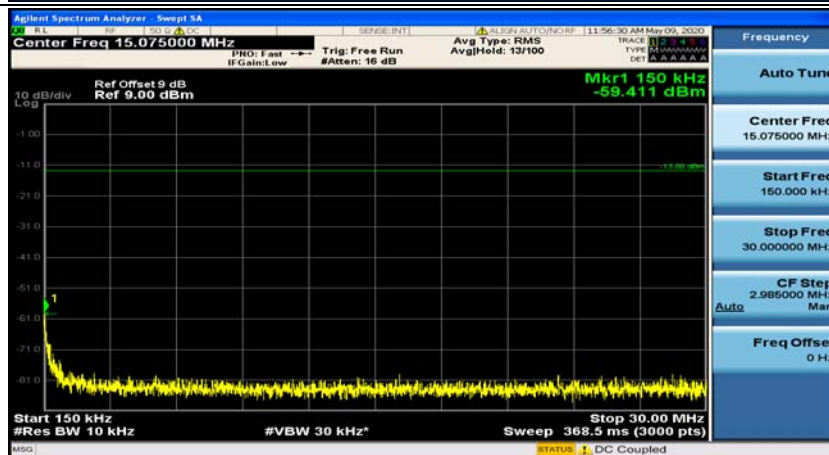

Channel Bandwidth: 10 MHz_HCH_QPSK_1RB#0

Channel Bandwidth: 10 MHz_HCH_QPSK_1RB#24