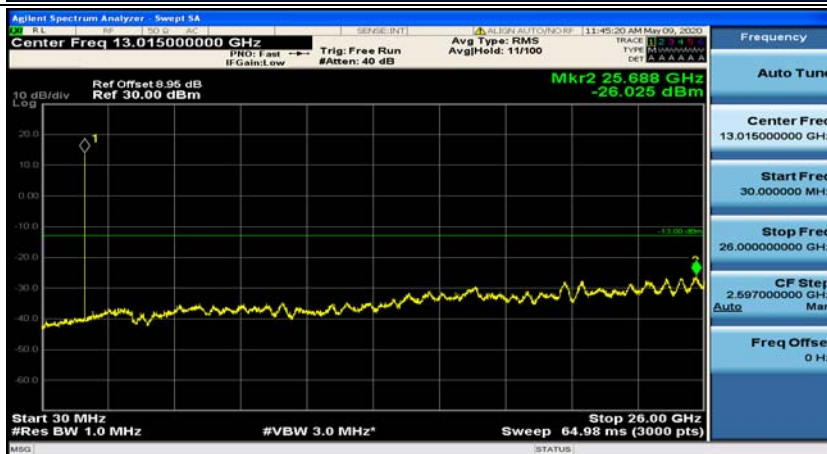

(Channel Bandwidth: 5 MHz)\_HCH\_QPSK\_1RB#0

(Channel Bandwidth: 5 MHz)\_HCH\_QPSK\_1RB#12

(Channel Bandwidth: 5 MHz)\_LCH\_16QAM\_1RB#0

(Channel Bandwidth: 5 MHz)\_LCH\_16QAM\_1RB#12

(Channel Bandwidth: 5 MHz)\_MCH\_16QAM\_1RB#0