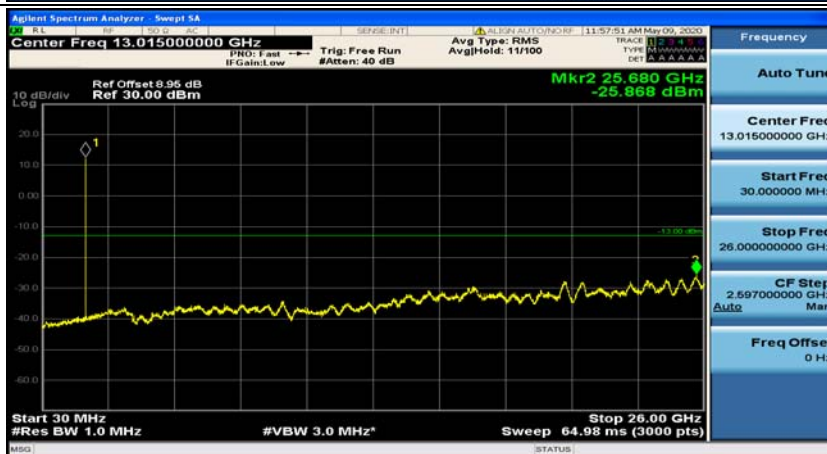

Channel Bandwidth: 10 MHz\_MCH\_16QAM\_1RB#0

Channel Bandwidth: 10 MHz\_MCH\_16QAM\_1RB#24

Channel Bandwidth: 10 MHz\_HCH\_16QAM\_1RB#0

Channel Bandwidth: 10 MHz\_HCH\_16QAM\_1RB#24

**Channel Bandwidth: 15 MHz**