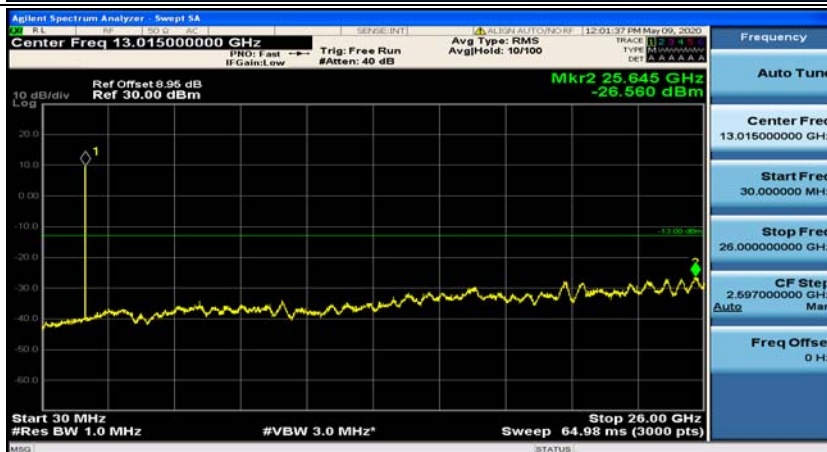

(Channel Bandwidth:15 MHz)_MCH_QPSK_1RB#0