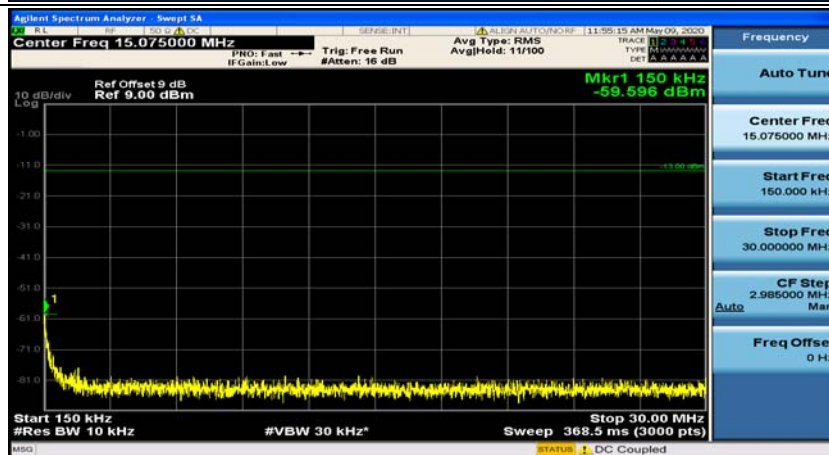

Channel Bandwidth: 10 MHz_MCH_16QAM_1RB#0

Channel Bandwidth: 10 MHz_MCH_16QAM_1RB#24