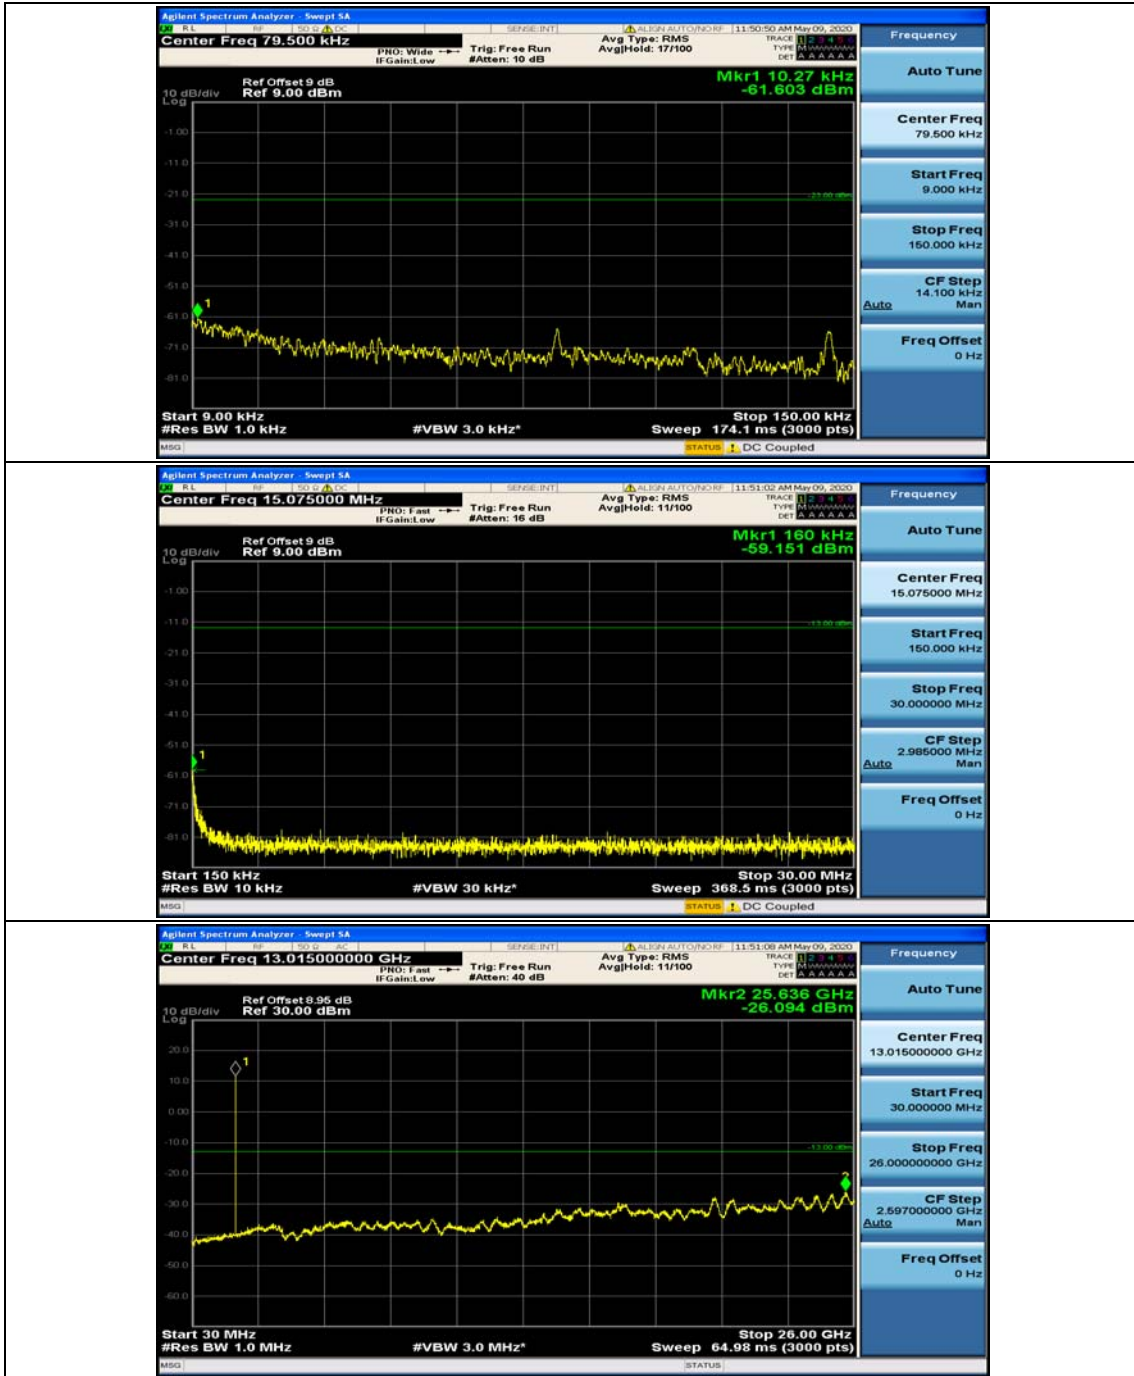

(Channel Bandwidth: 5 MHz)\_HCH\_QPSK\_1RB#0

(Channel Bandwidth: 5 MHz)\_HCH\_QPSK\_1RB#12

(Channel Bandwidth: 5 MHz)\_LCH\_16QAM\_1RB#0

(Channel Bandwidth: 5 MHz)\_LCH\_16QAM\_1RB#12

(Channel Bandwidth: 5 MHz)\_MCH\_16QAM\_1RB#0

(Channel Bandwidth: 5 MHz)\_MCH\_16QAM\_1RB#12

(Channel Bandwidth: 5 MHz)\_HCH\_16QAM\_1RB#0

(Channel Bandwidth: 5 MHz)\_HCH\_16QAM\_1RB#12

**Channel Bandwidth: 10 MHz**

Channel Bandwidth: 10 MHz\_MCH\_QPSK\_1RB#0

Channel Bandwidth: 10 MHz\_MCH\_QPSK\_1RB#24

Channel Bandwidth: 10 MHz\_HCH\_QPSK\_1RB#0

Channel Bandwidth: 10 MHz\_HCH\_QPSK\_1RB#24

Channel Bandwidth: 10 MHz\_LCH\_16QAM\_1RB#0

Channel Bandwidth: 10 MHz\_LCH\_16QAM\_1RB#24