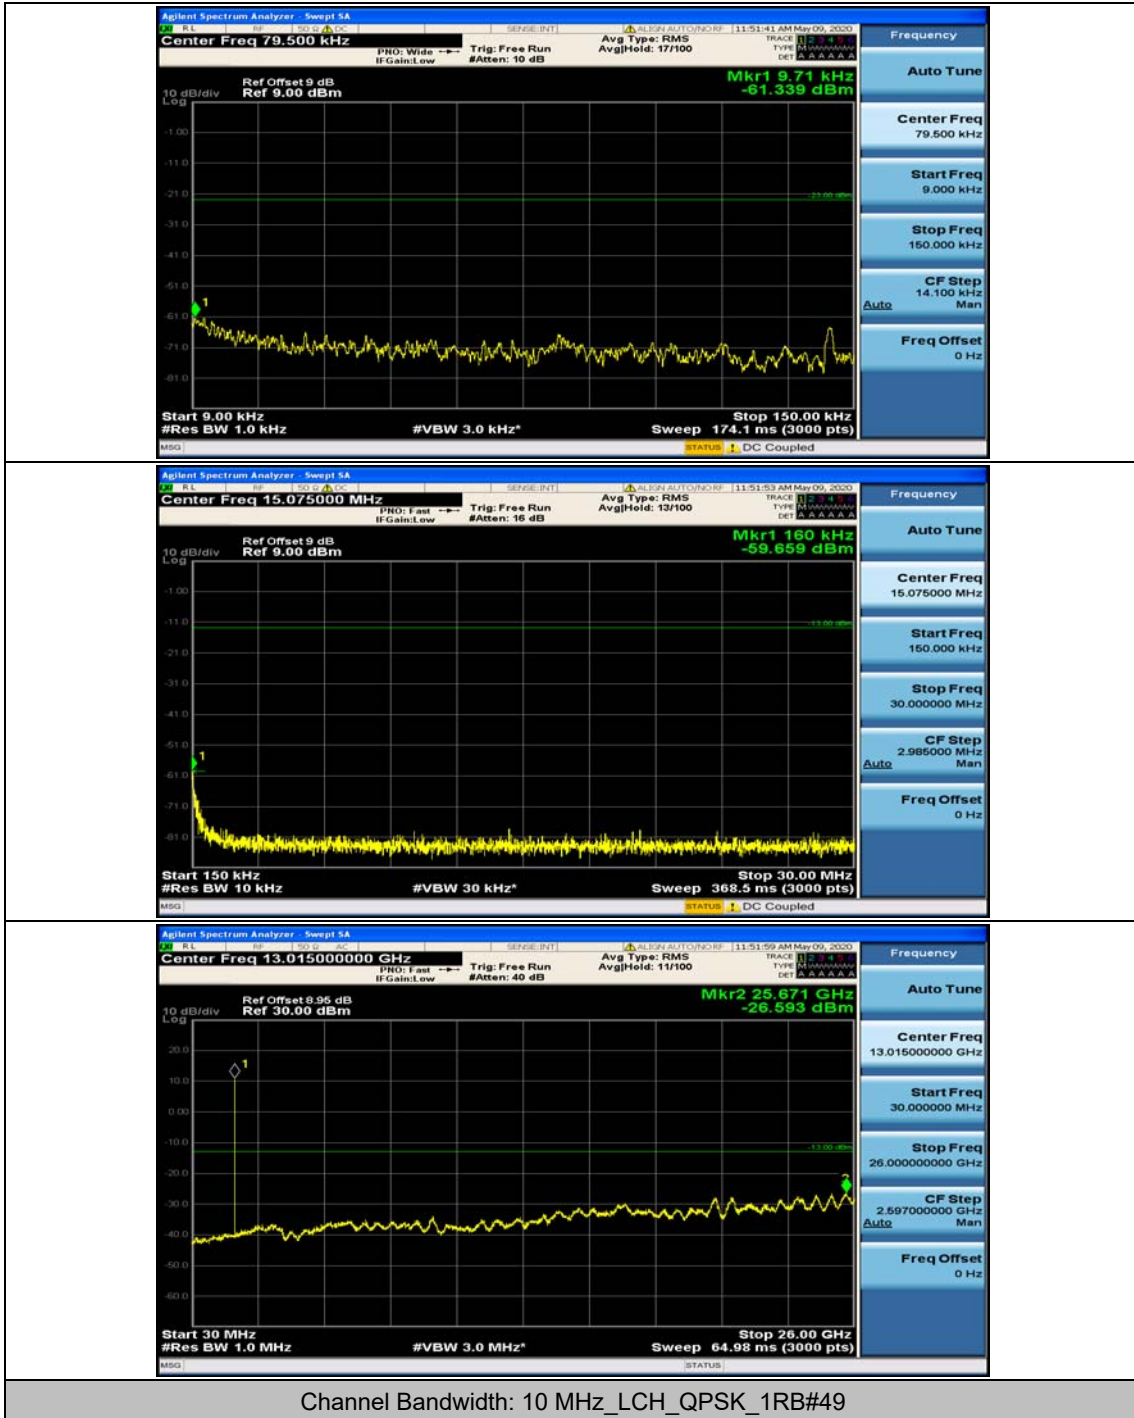

(Channel Bandwidth: 5 MHz)\_HCH\_QPSK\_1RB#0

(Channel Bandwidth: 5 MHz)\_HCH\_QPSK\_1RB#12

(Channel Bandwidth: 5 MHz)\_LCH\_16QAM\_1RB#0

(Channel Bandwidth: 5 MHz)\_LCH\_16QAM\_1RB#12

(Channel Bandwidth: 5 MHz)\_MCH\_16QAM\_1RB#0

(Channel Bandwidth: 5 MHz)\_MCH\_16QAM\_1RB#12

(Channel Bandwidth: 5 MHz)\_HCH\_16QAM\_1RB#0

(Channel Bandwidth: 5 MHz)\_HCH\_16QAM\_1RB#12

**Channel Bandwidth: 10 MHz**

Channel Bandwidth: 10 MHz\_MCH\_QPSK\_1RB#0

Channel Bandwidth: 10 MHz\_MCH\_QPSK\_1RB#24

Channel Bandwidth: 10 MHz\_HCH\_QPSK\_1RB#0

Channel Bandwidth: 10 MHz\_HCH\_QPSK\_1RB#24

Channel Bandwidth: 10 MHz\_LCH\_16QAM\_1RB#0

Channel Bandwidth: 10 MHz\_LCH\_16QAM\_1RB#24