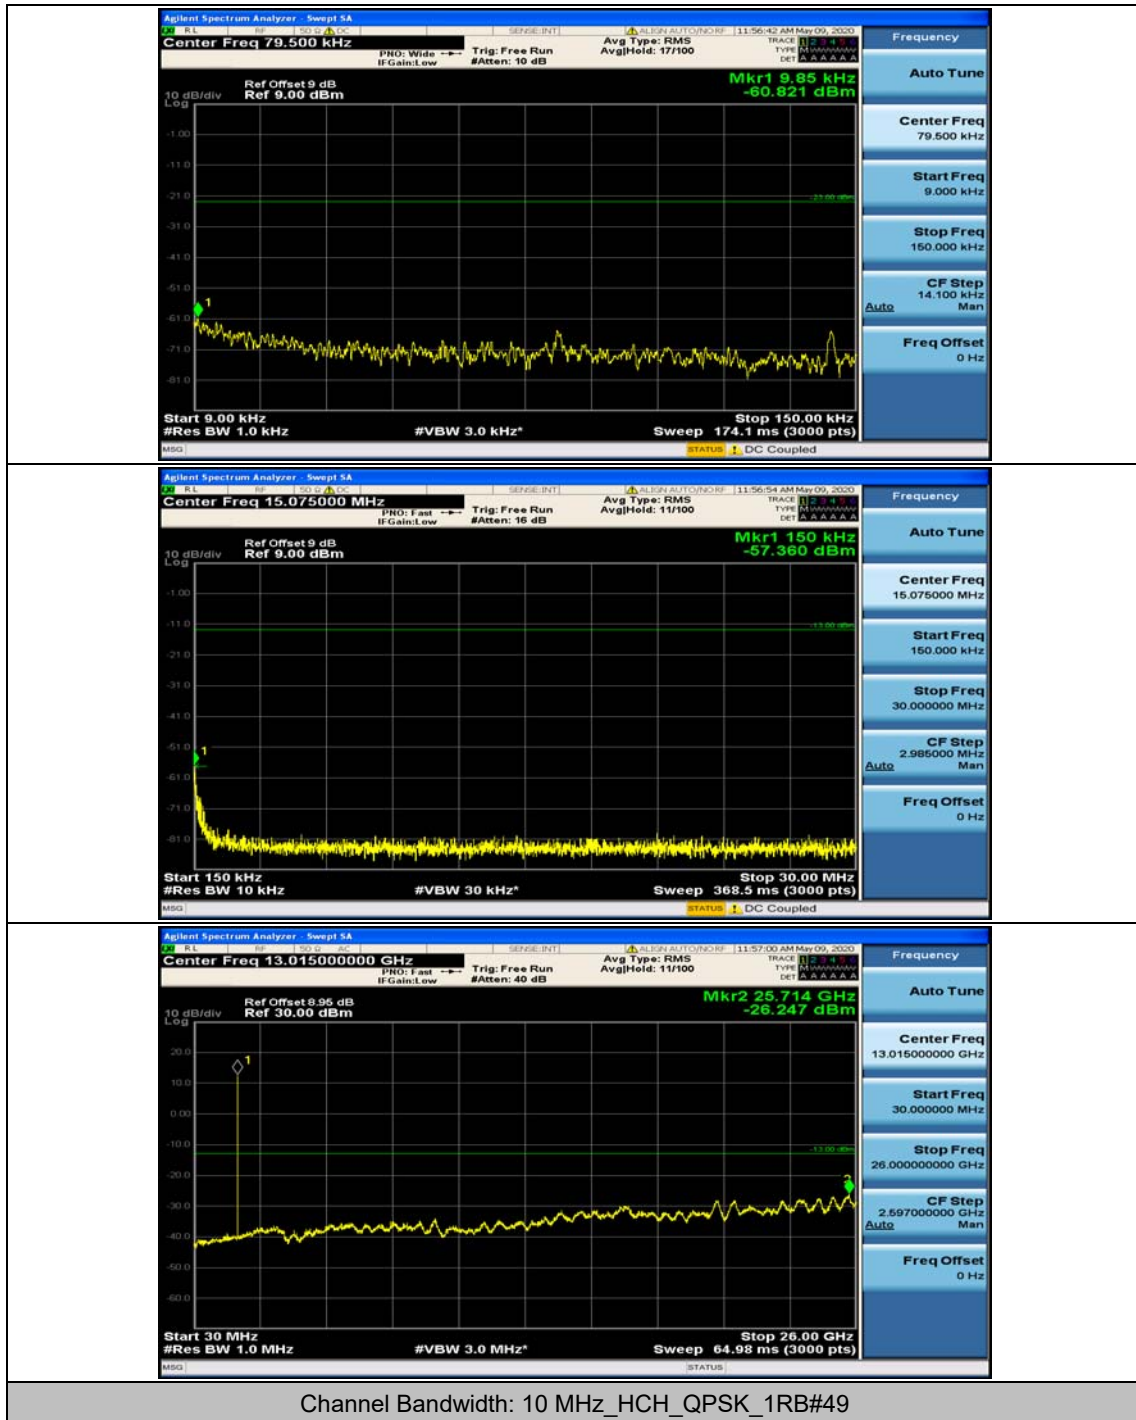

Channel Bandwidth: 10 MHz\_MCH\_QPSK\_1RB#24

Channel Bandwidth: 10 MHz\_HCH\_QPSK\_1RB#0

Channel Bandwidth: 10 MHz\_HCH\_QPSK\_1RB#24

Channel Bandwidth: 10 MHz\_LCH\_16QAM\_1RB#0

Channel Bandwidth: 10 MHz\_LCH\_16QAM\_1RB#24