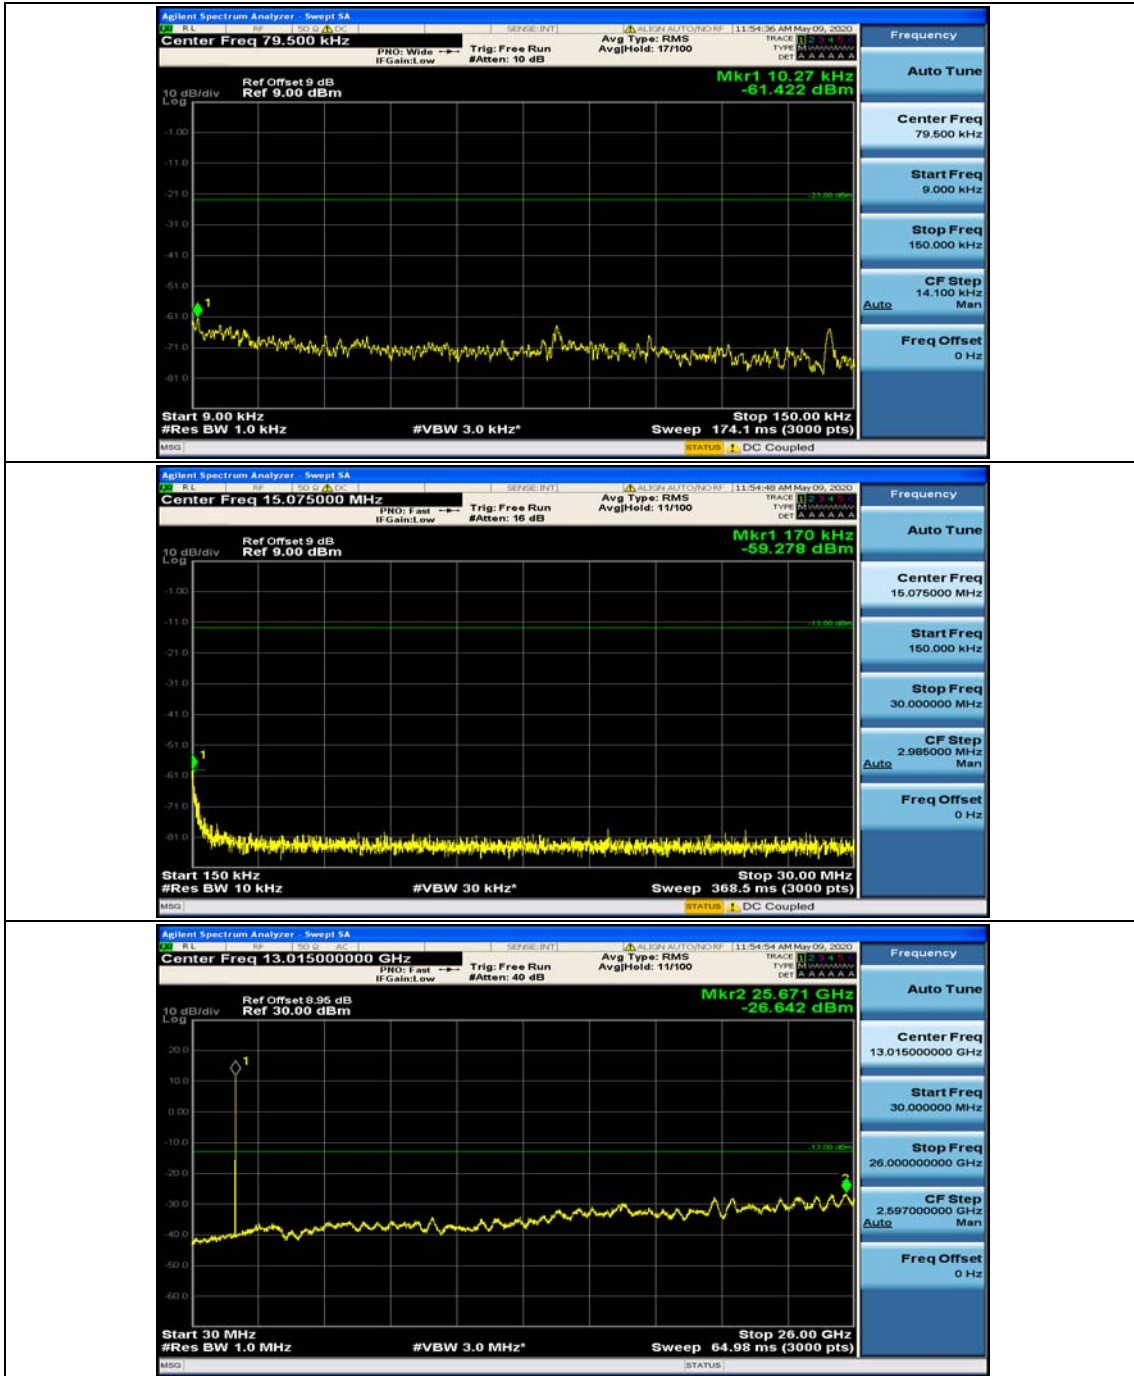

(Channel Bandwidth: 5 MHz)\_HCH\_QPSK\_1RB#0

(Channel Bandwidth: 5 MHz)\_HCH\_QPSK\_1RB#12

(Channel Bandwidth: 5 MHz)\_LCH\_16QAM\_1RB#0

(Channel Bandwidth: 5 MHz)\_LCH\_16QAM\_1RB#12

(Channel Bandwidth: 5 MHz)\_MCH\_16QAM\_1RB#0

(Channel Bandwidth: 5 MHz)\_MCH\_16QAM\_1RB#12

(Channel Bandwidth: 5 MHz)\_HCH\_16QAM\_1RB#0

(Channel Bandwidth: 5 MHz)\_HCH\_16QAM\_1RB#12

**Channel Bandwidth: 10 MHz**

Channel Bandwidth: 10 MHz\_MCH\_QPSK\_1RB#0

Channel Bandwidth: 10 MHz\_MCH\_QPSK\_1RB#24

Channel Bandwidth: 10 MHz\_HCH\_QPSK\_1RB#0

Channel Bandwidth: 10 MHz\_HCH\_QPSK\_1RB#24

Channel Bandwidth: 10 MHz\_LCH\_16QAM\_1RB#0

Channel Bandwidth: 10 MHz\_LCH\_16QAM\_1RB#24