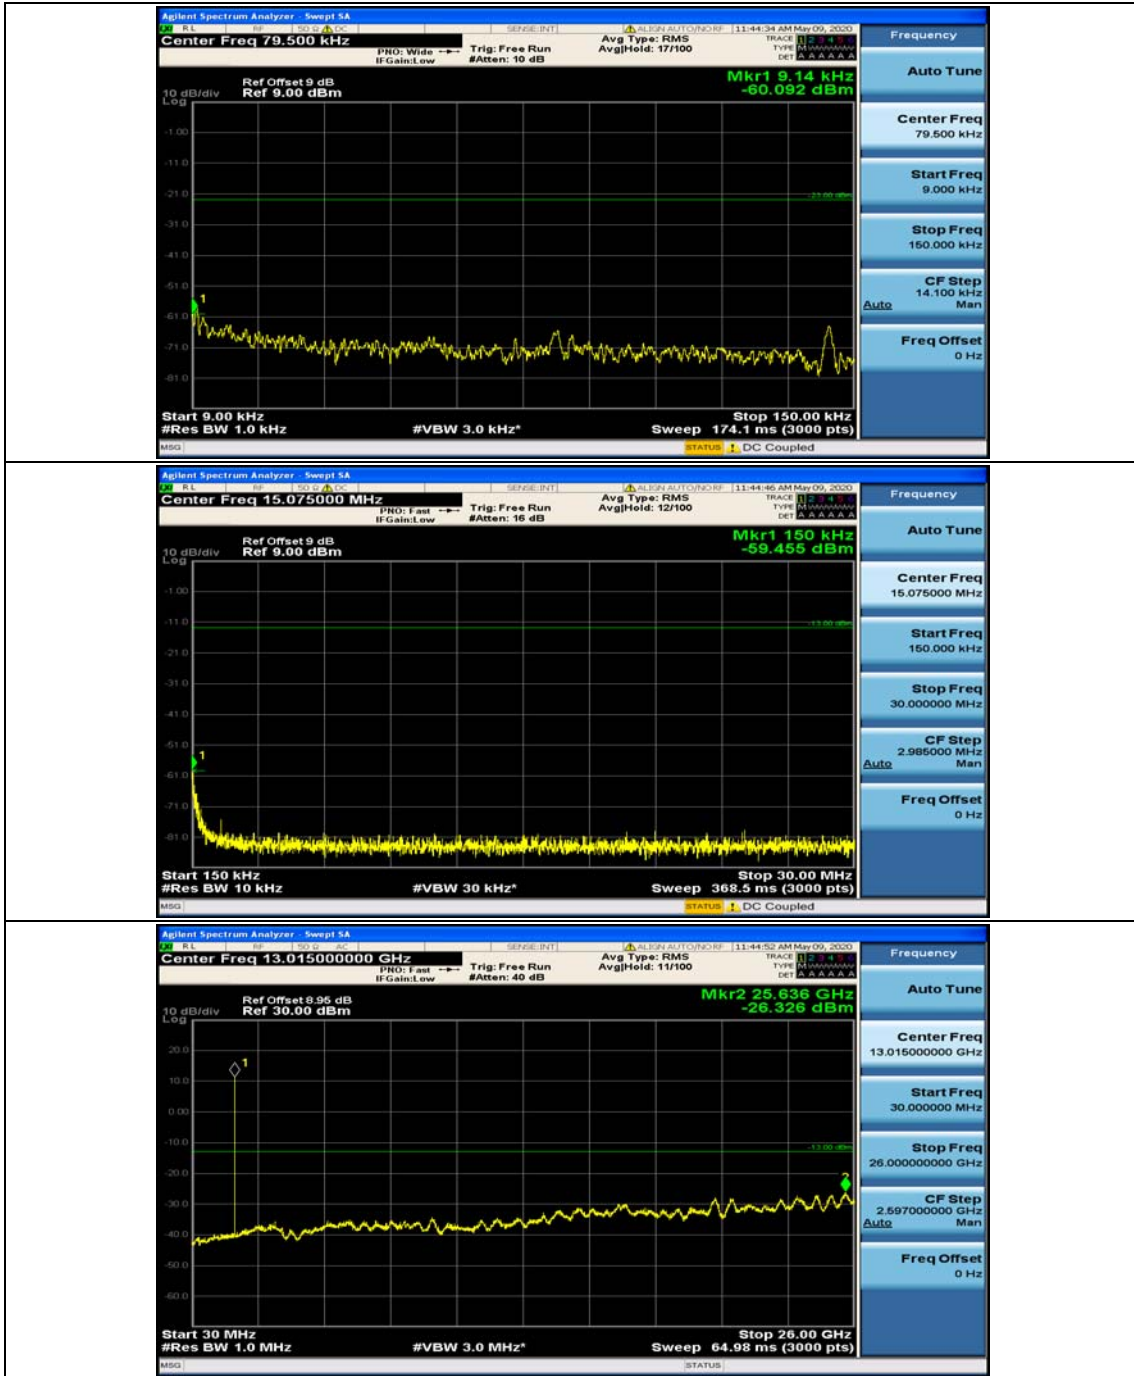

(Channel Bandwidth: 3 MHz)\_HCH\_16QAM\_1RB#0

(Channel Bandwidth: 3 MHz)\_HCH\_16QAM\_1RB#7

**Channel Bandwidth: 5 MHz**

(Channel Bandwidth: 5 MHz)\_MCH\_QPSK\_1RB#0

(Channel Bandwidth: 5 MHz)\_MCH\_QPSK\_1RB#12

(Channel Bandwidth: 5 MHz)\_HCH\_QPSK\_1RB#0

(Channel Bandwidth: 5 MHz)\_HCH\_QPSK\_1RB#12

(Channel Bandwidth: 5 MHz)\_LCH\_16QAM\_1RB#0

(Channel Bandwidth: 5 MHz)\_LCH\_16QAM\_1RB#12

(Channel Bandwidth: 5 MHz)\_MCH\_16QAM\_1RB#0