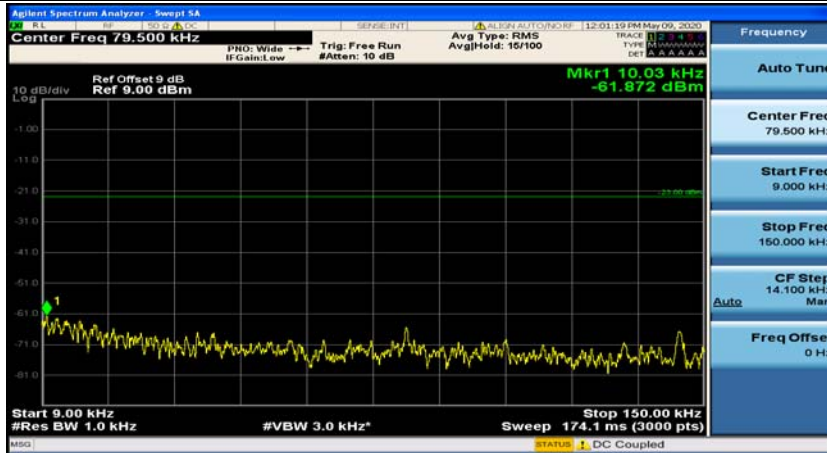

(Channel Bandwidth:15 MHz)_MCH_QPSK_1RB#0