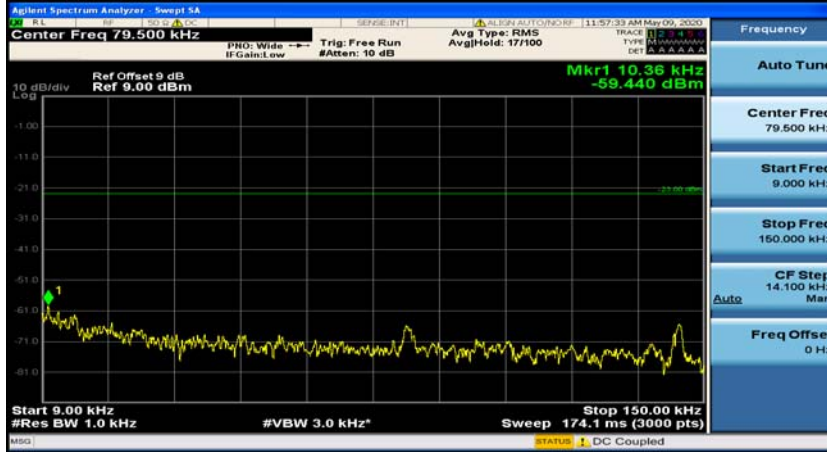

Channel Bandwidth: 10 MHz\_MCH\_16QAM\_1RB#0

Channel Bandwidth: 10 MHz\_MCH\_16QAM\_1RB#24

Channel Bandwidth: 10 MHz\_HCH\_16QAM\_1RB#0

Channel Bandwidth: 10 MHz\_HCH\_16QAM\_1RB#24

**Channel Bandwidth: 15 MHz**