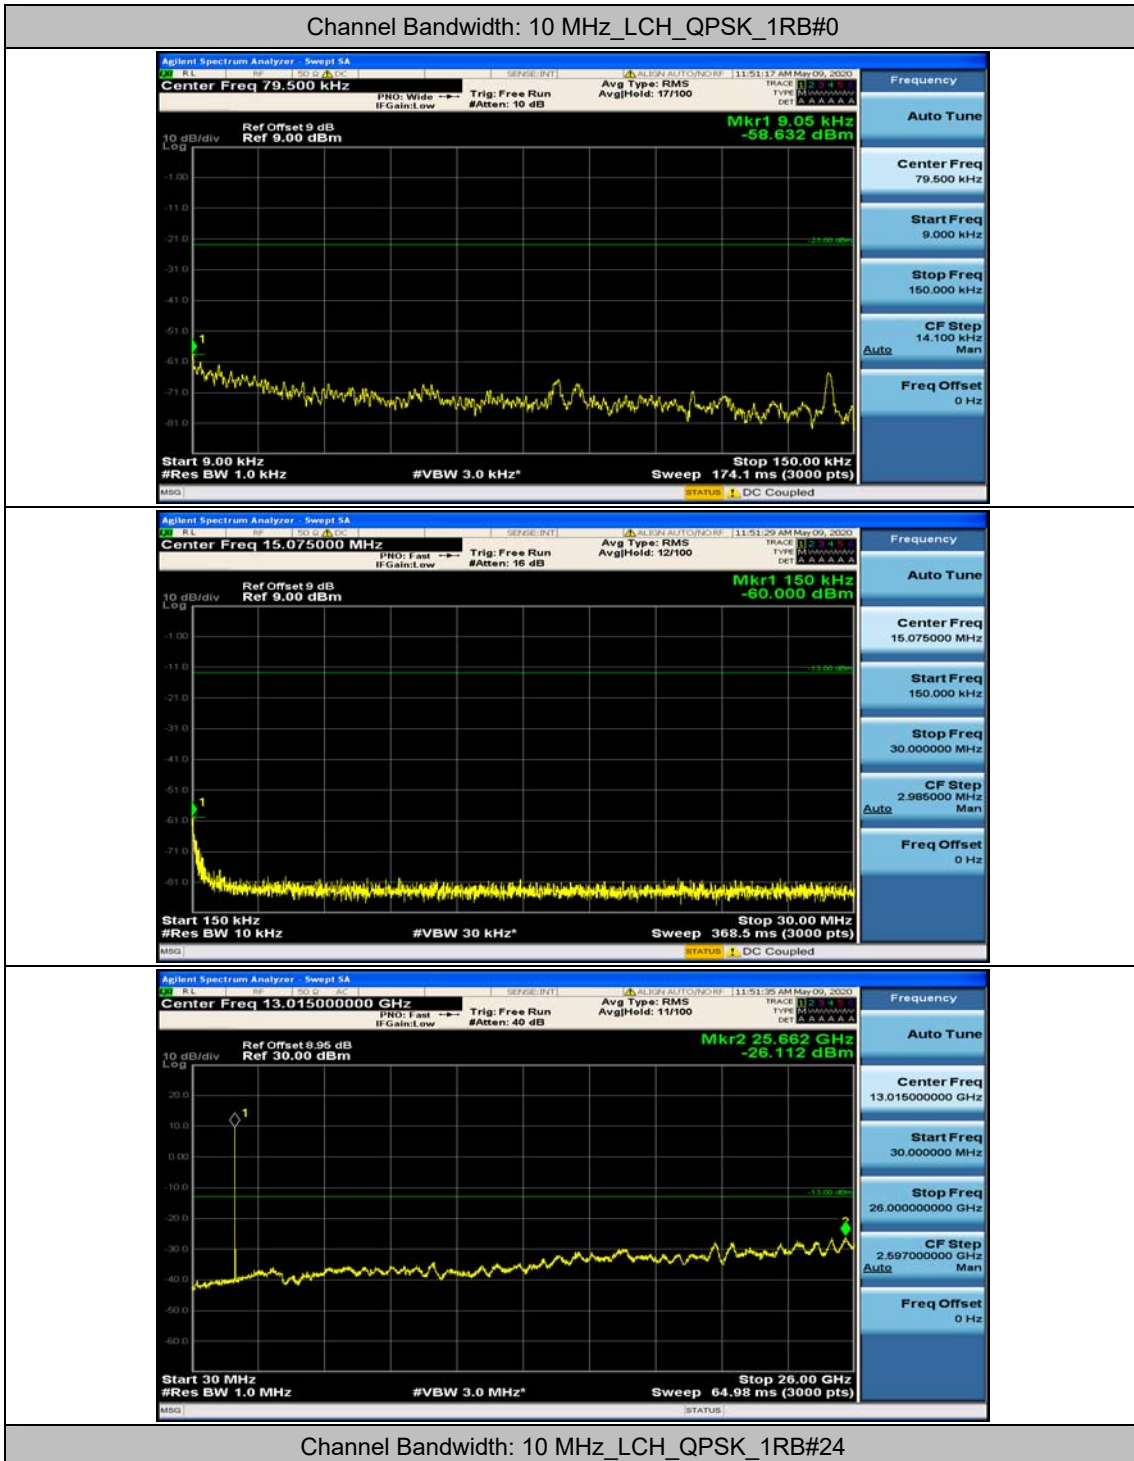

(Channel Bandwidth: 5 MHz)\_HCH\_QPSK\_1RB#0

(Channel Bandwidth: 5 MHz)\_HCH\_QPSK\_1RB#12

(Channel Bandwidth: 5 MHz)\_LCH\_16QAM\_1RB#0

(Channel Bandwidth: 5 MHz)\_LCH\_16QAM\_1RB#12

(Channel Bandwidth: 5 MHz)\_MCH\_16QAM\_1RB#0

(Channel Bandwidth: 5 MHz)\_MCH\_16QAM\_1RB#12

(Channel Bandwidth: 5 MHz)\_HCH\_16QAM\_1RB#0

(Channel Bandwidth: 5 MHz)\_HCH\_16QAM\_1RB#12

**Channel Bandwidth: 10 MHz**

Channel Bandwidth: 10 MHz\_MCH\_QPSK\_1RB#0

Channel Bandwidth: 10 MHz\_MCH\_QPSK\_1RB#24

Channel Bandwidth: 10 MHz\_HCH\_QPSK\_1RB#0

Channel Bandwidth: 10 MHz\_HCH\_QPSK\_1RB#24

Channel Bandwidth: 10 MHz\_LCH\_16QAM\_1RB#0

Channel Bandwidth: 10 MHz\_LCH\_16QAM\_1RB#24