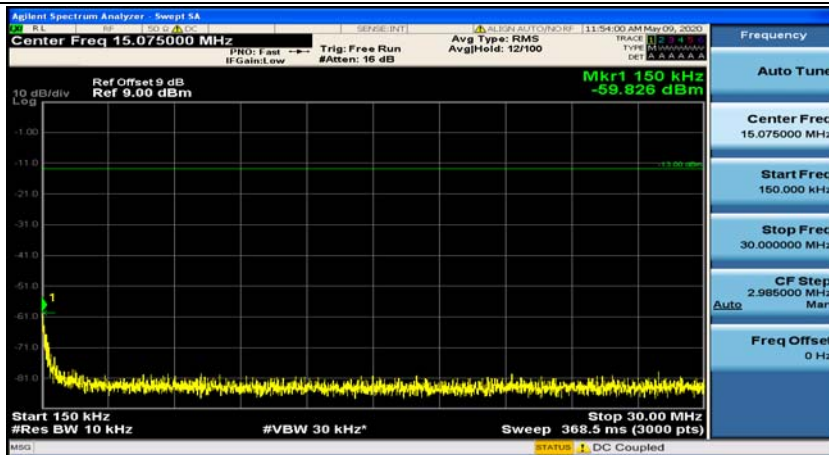

(Channel Bandwidth: 5 MHz)\_MCH\_16QAM\_1RB#12

(Channel Bandwidth: 5 MHz)\_HCH\_16QAM\_1RB#0

(Channel Bandwidth: 5 MHz)\_HCH\_16QAM\_1RB#12

**Channel Bandwidth: 10 MHz**

Channel Bandwidth: 10 MHz\_MCH\_QPSK\_1RB#0