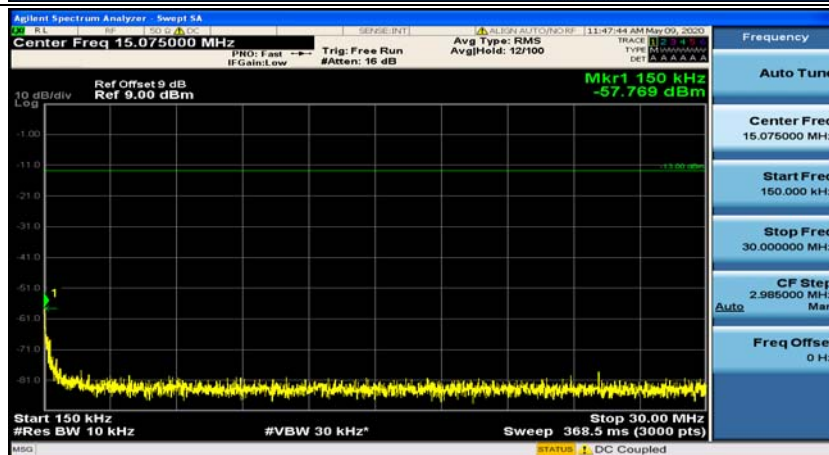

(Channel Bandwidth: 5 MHz)\_HCH\_QPSK\_1RB#0

(Channel Bandwidth: 5 MHz)\_HCH\_QPSK\_1RB#12

(Channel Bandwidth: 5 MHz)\_LCH\_16QAM\_1RB#0

(Channel Bandwidth: 5 MHz)\_LCH\_16QAM\_1RB#12

(Channel Bandwidth: 5 MHz)\_MCH\_16QAM\_1RB#0