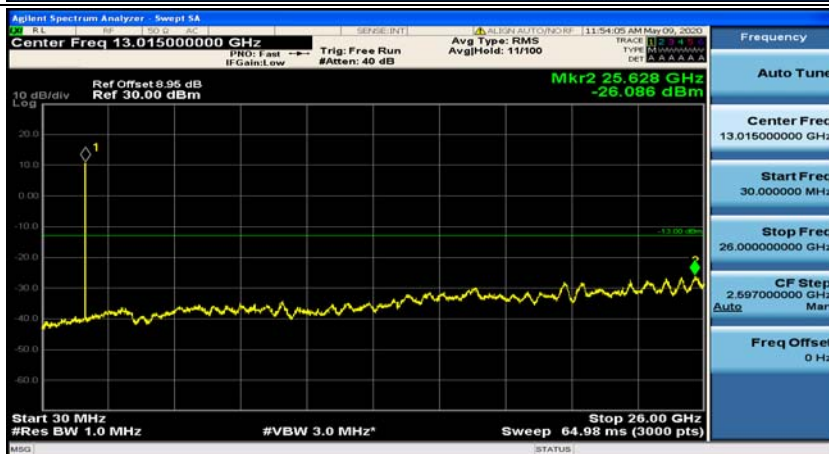

(Channel Bandwidth: 5 MHz)\_MCH\_16QAM\_1RB#12

(Channel Bandwidth: 5 MHz)\_HCH\_16QAM\_1RB#0

(Channel Bandwidth: 5 MHz)\_HCH\_16QAM\_1RB#12

**Channel Bandwidth: 10 MHz**

Channel Bandwidth: 10 MHz\_MCH\_QPSK\_1RB#0