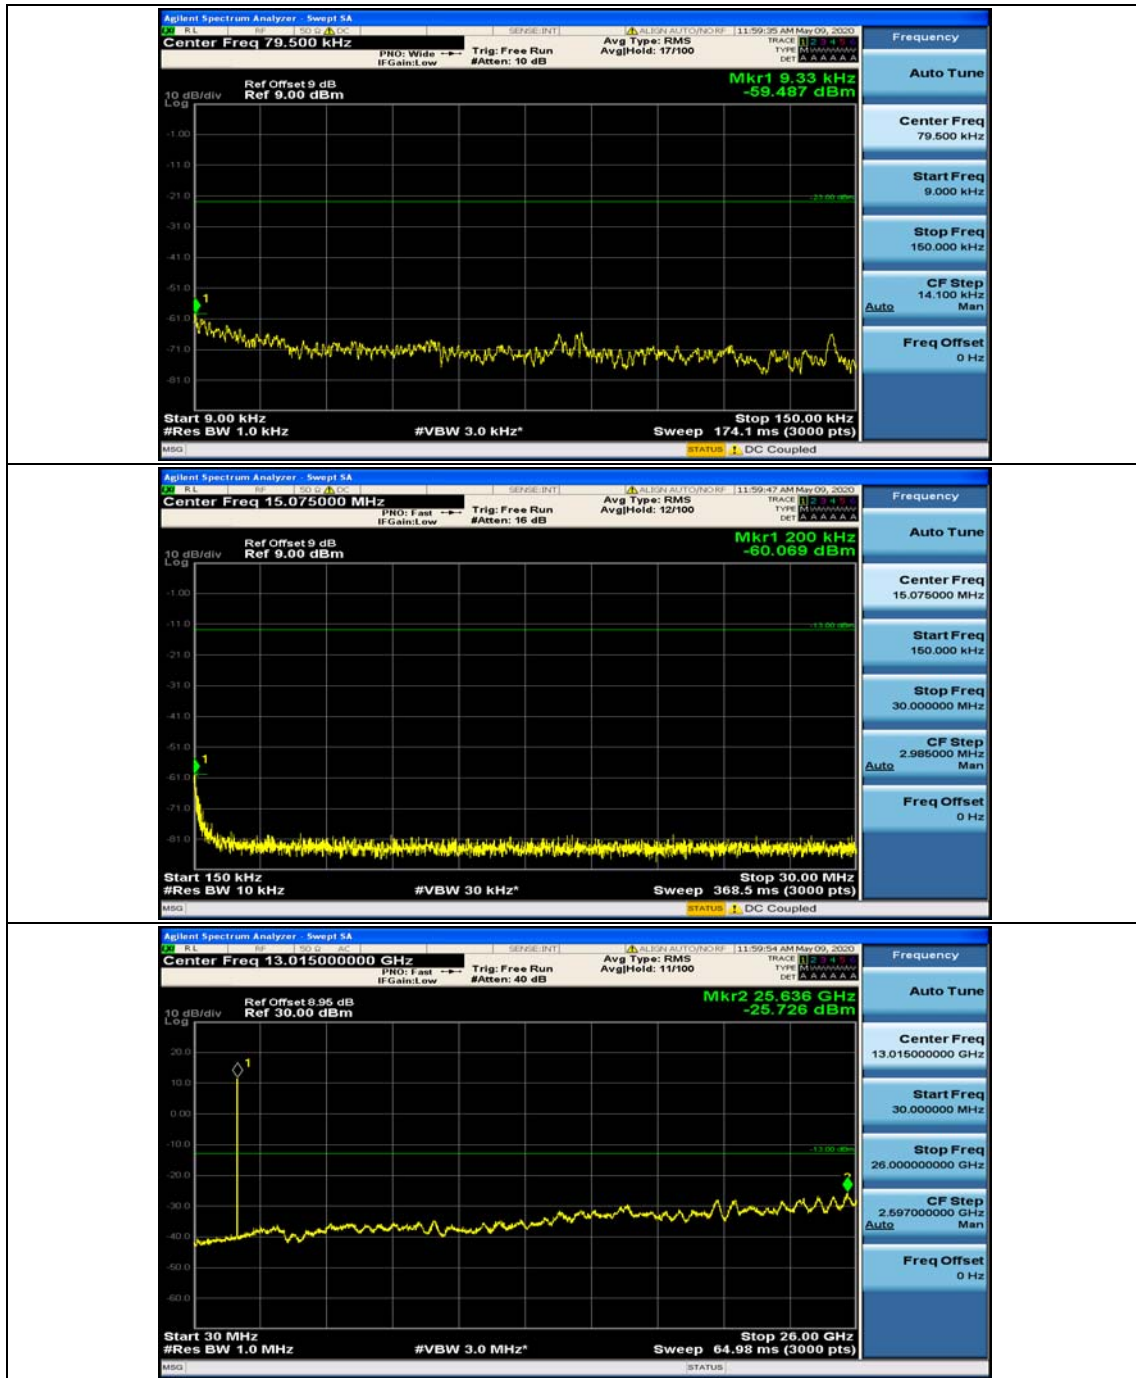

Channel Bandwidth: 10 MHz\_MCH\_16QAM\_1RB#0

Channel Bandwidth: 10 MHz\_MCH\_16QAM\_1RB#24

Channel Bandwidth: 10 MHz\_HCH\_16QAM\_1RB#0

Channel Bandwidth: 10 MHz\_HCH\_16QAM\_1RB#24

**Channel Bandwidth: 15 MHz**