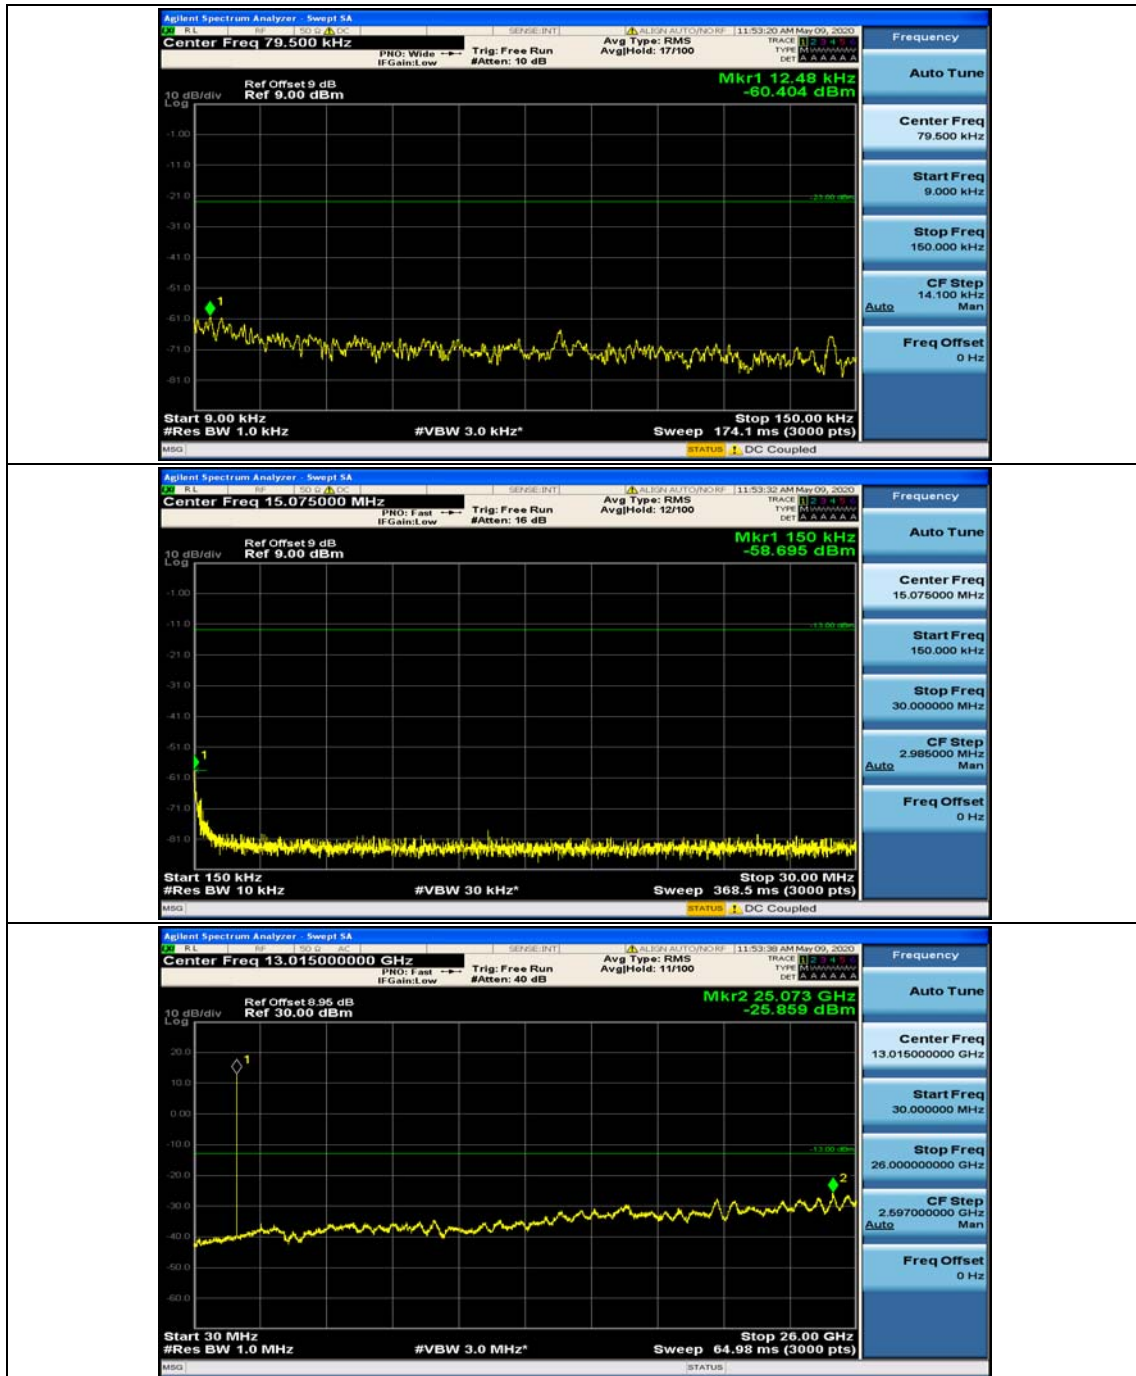

Channel Bandwidth: 10 MHz\_MCH\_QPSK\_1RB#24

Channel Bandwidth: 10 MHz\_HCH\_QPSK\_1RB#0

Channel Bandwidth: 10 MHz\_HCH\_QPSK\_1RB#24

Channel Bandwidth: 10 MHz\_LCH\_16QAM\_1RB#0

Channel Bandwidth: 10 MHz\_LCH\_16QAM\_1RB#24