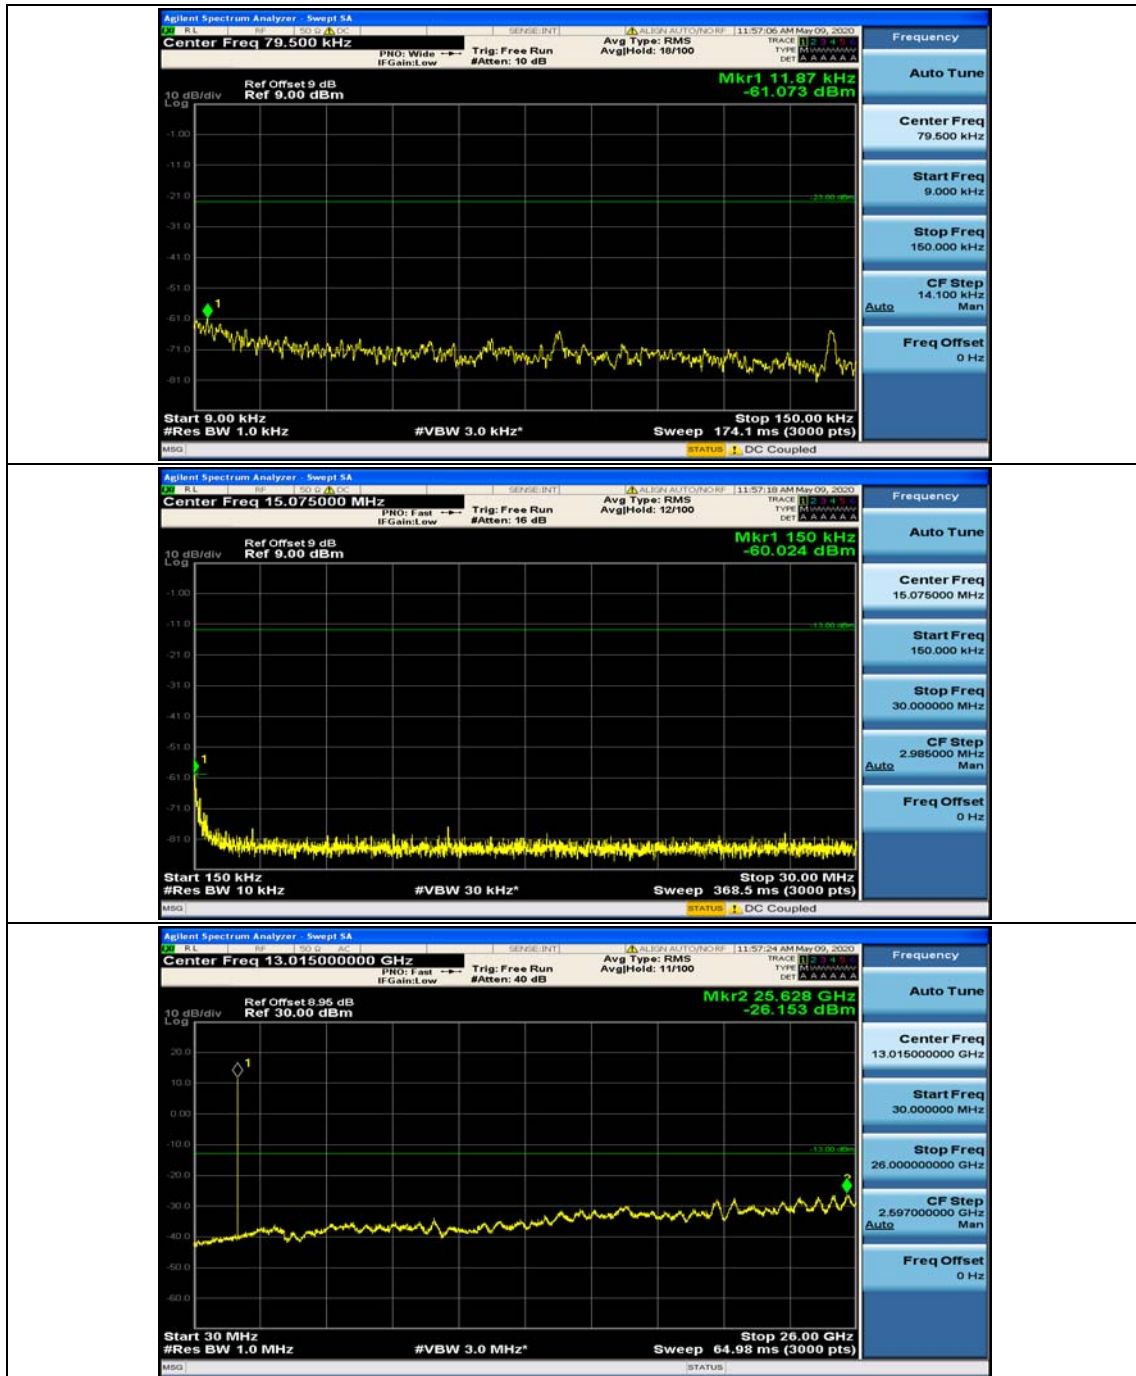

Channel Bandwidth: 10 MHz\_MCH\_QPSK\_1RB#24

Channel Bandwidth: 10 MHz\_HCH\_QPSK\_1RB#0

Channel Bandwidth: 10 MHz\_HCH\_QPSK\_1RB#24

Channel Bandwidth: 10 MHz\_LCH\_16QAM\_1RB#0

Channel Bandwidth: 10 MHz\_LCH\_16QAM\_1RB#24