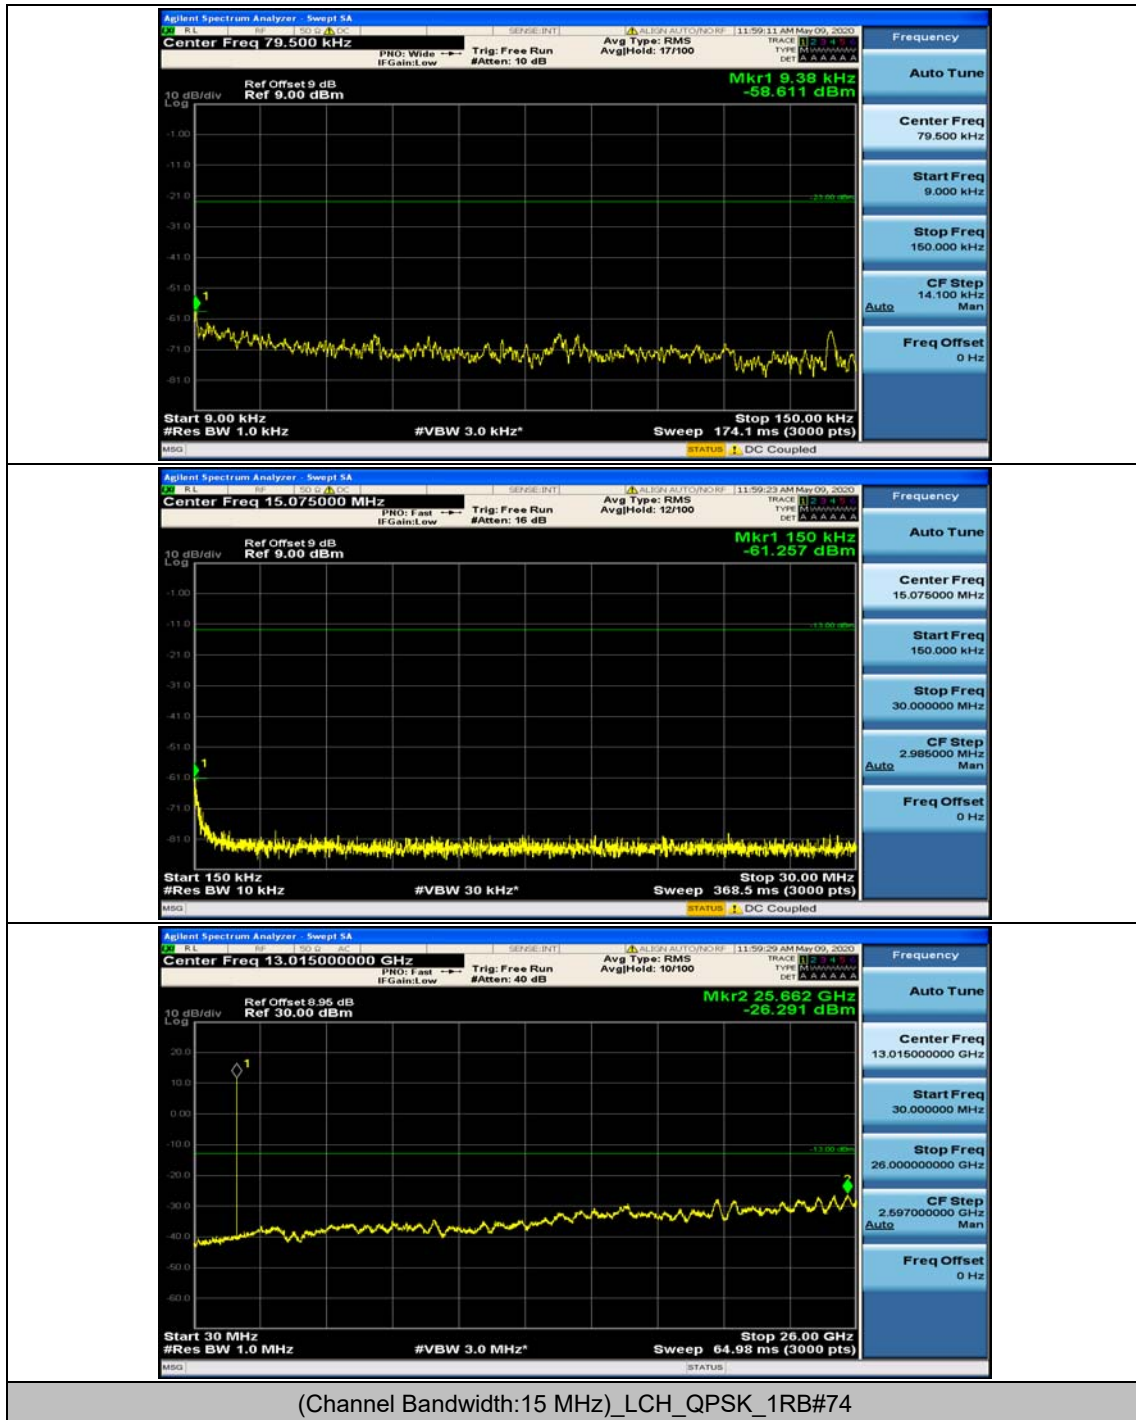

Channel Bandwidth: 10 MHz\_MCH\_16QAM\_1RB#0

Channel Bandwidth: 10 MHz\_MCH\_16QAM\_1RB#24

Channel Bandwidth: 10 MHz\_HCH\_16QAM\_1RB#0

Channel Bandwidth: 10 MHz\_HCH\_16QAM\_1RB#24

**Channel Bandwidth: 15 MHz**