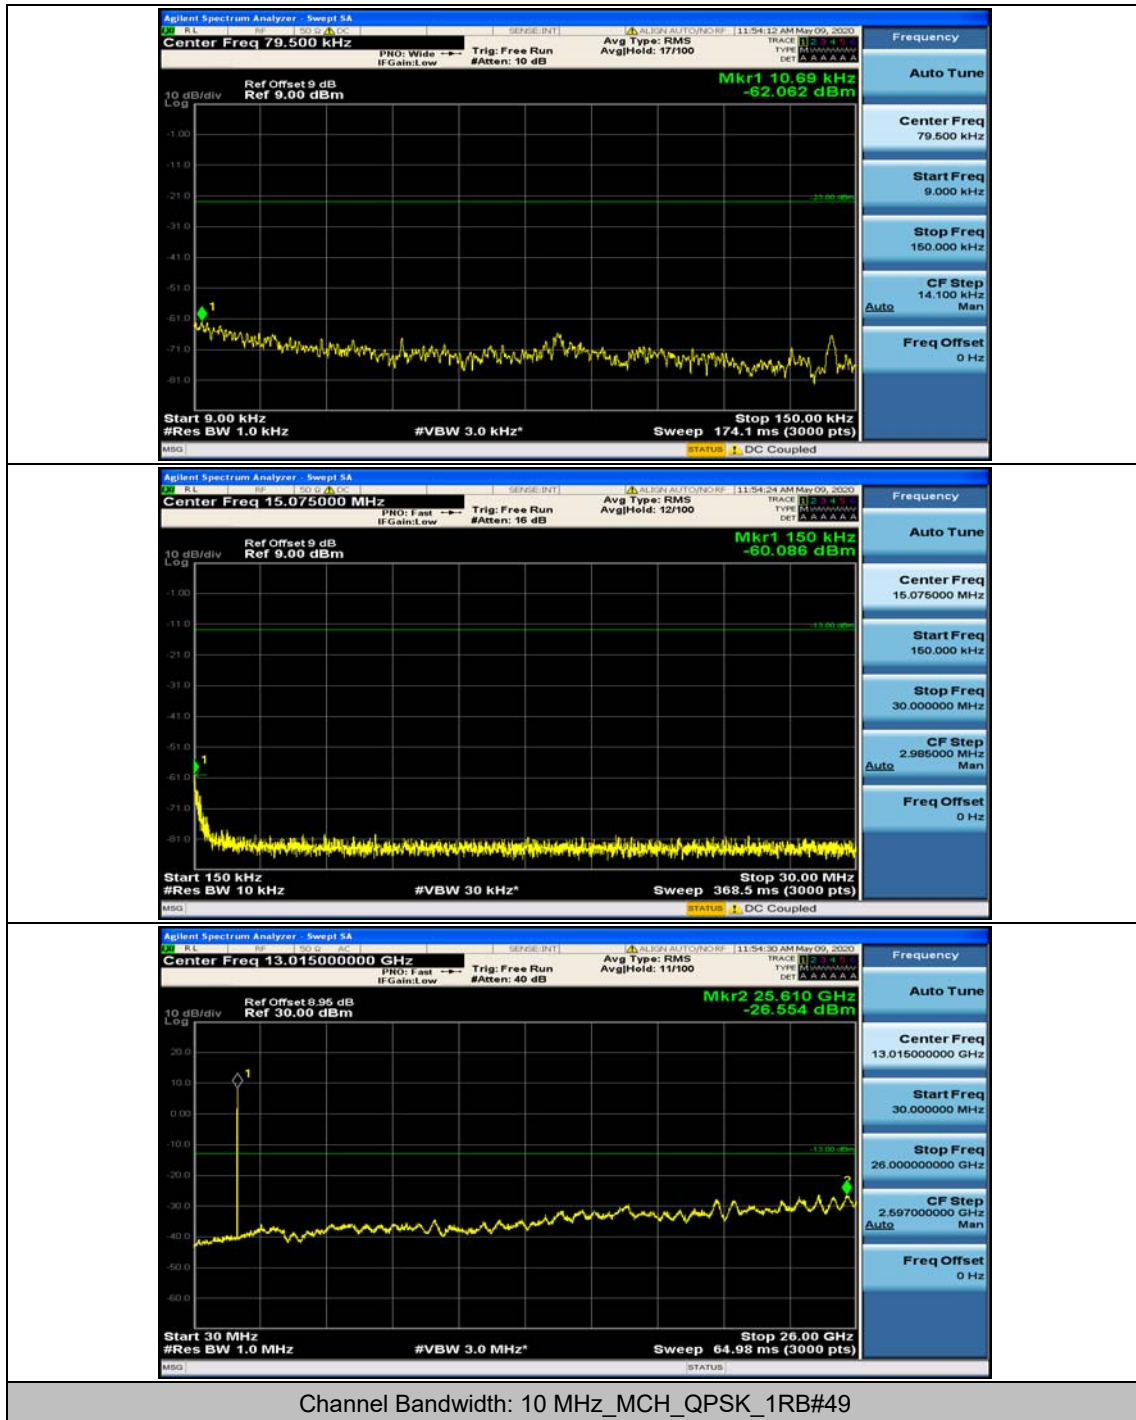

(Channel Bandwidth: 5 MHz)\_HCH\_QPSK\_1RB#0

(Channel Bandwidth: 5 MHz)\_HCH\_QPSK\_1RB#12

(Channel Bandwidth: 5 MHz)\_LCH\_16QAM\_1RB#0

(Channel Bandwidth: 5 MHz)\_LCH\_16QAM\_1RB#12

(Channel Bandwidth: 5 MHz)\_MCH\_16QAM\_1RB#0

(Channel Bandwidth: 5 MHz)\_MCH\_16QAM\_1RB#12

(Channel Bandwidth: 5 MHz)\_HCH\_16QAM\_1RB#0

(Channel Bandwidth: 5 MHz)\_HCH\_16QAM\_1RB#12

**Channel Bandwidth: 10 MHz**

Channel Bandwidth: 10 MHz\_MCH\_QPSK\_1RB#0

Channel Bandwidth: 10 MHz\_MCH\_QPSK\_1RB#24

Channel Bandwidth: 10 MHz\_HCH\_QPSK\_1RB#0

Channel Bandwidth: 10 MHz\_HCH\_QPSK\_1RB#24

Channel Bandwidth: 10 MHz\_LCH\_16QAM\_1RB#0

Channel Bandwidth: 10 MHz\_LCH\_16QAM\_1RB#24