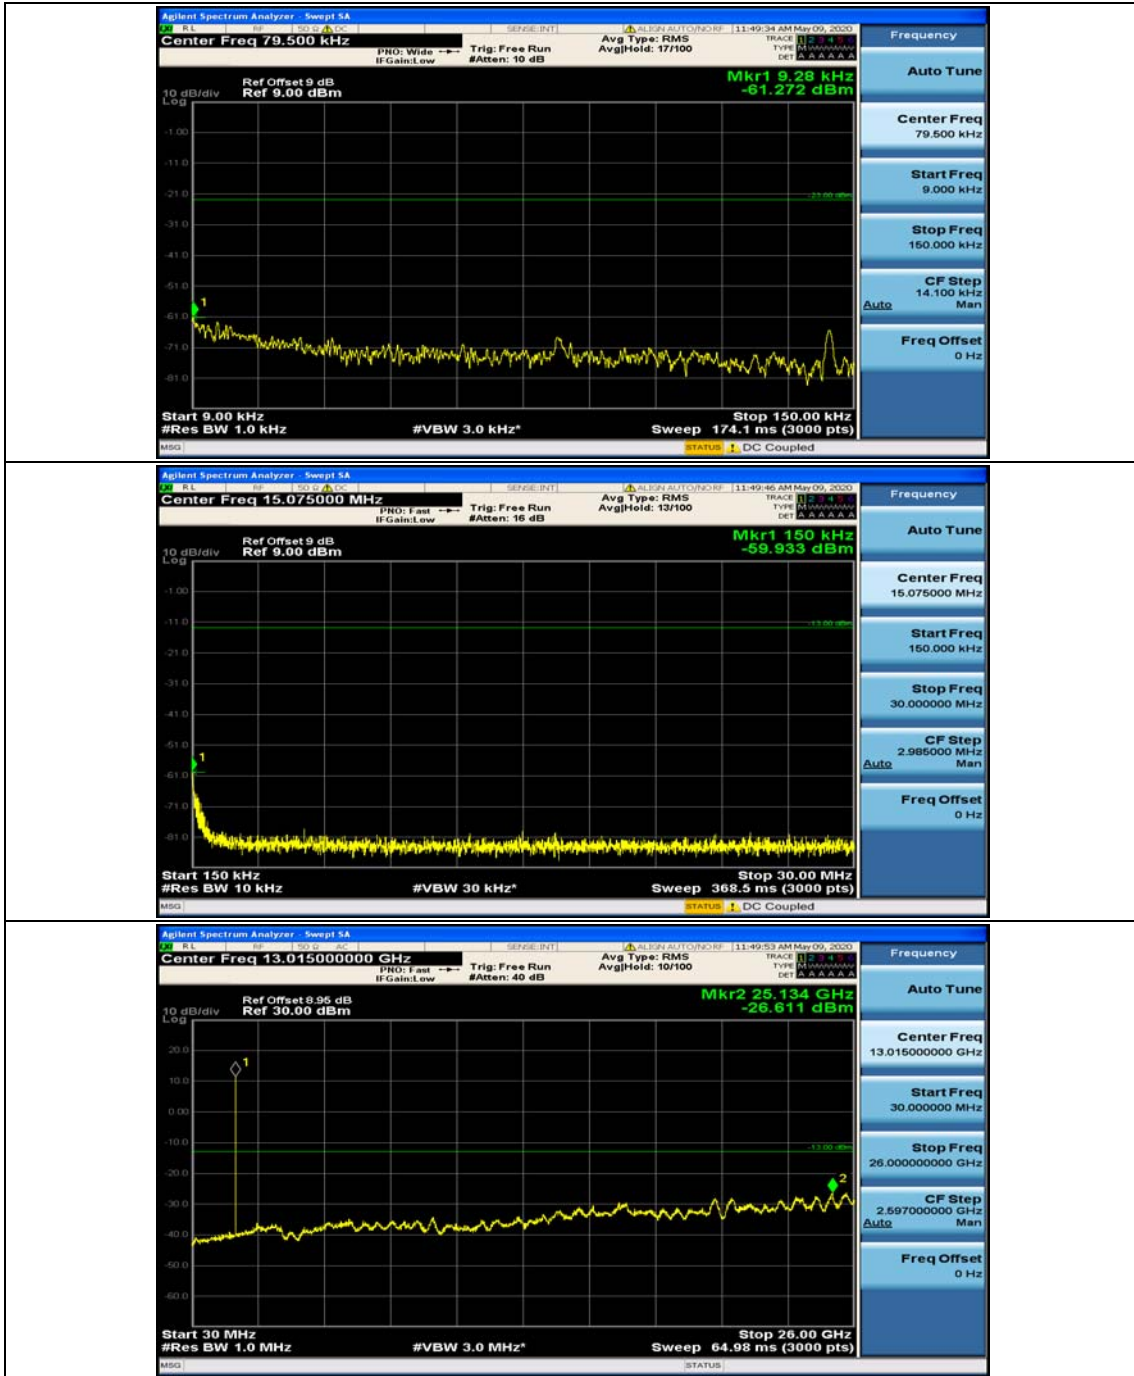

(Channel Bandwidth: 3 MHz)\_HCH\_16QAM\_1RB#0

(Channel Bandwidth: 3 MHz)\_HCH\_16QAM\_1RB#7

**Channel Bandwidth: 5 MHz**

(Channel Bandwidth: 5 MHz)\_MCH\_QPSK\_1RB#0

(Channel Bandwidth: 5 MHz)\_MCH\_QPSK\_1RB#12

(Channel Bandwidth: 5 MHz)\_HCH\_QPSK\_1RB#0

(Channel Bandwidth: 5 MHz)\_HCH\_QPSK\_1RB#12

(Channel Bandwidth: 5 MHz)\_LCH\_16QAM\_1RB#0

(Channel Bandwidth: 5 MHz)\_LCH\_16QAM\_1RB#12

(Channel Bandwidth: 5 MHz)\_MCH\_16QAM\_1RB#0

(Channel Bandwidth: 5 MHz)\_MCH\_16QAM\_1RB#12

(Channel Bandwidth: 5 MHz)\_HCH\_16QAM\_1RB#0

(Channel Bandwidth: 5 MHz)\_HCH\_16QAM\_1RB#12

**Channel Bandwidth: 10 MHz**

Channel Bandwidth: 10 MHz\_MCH\_QPSK\_1RB#0