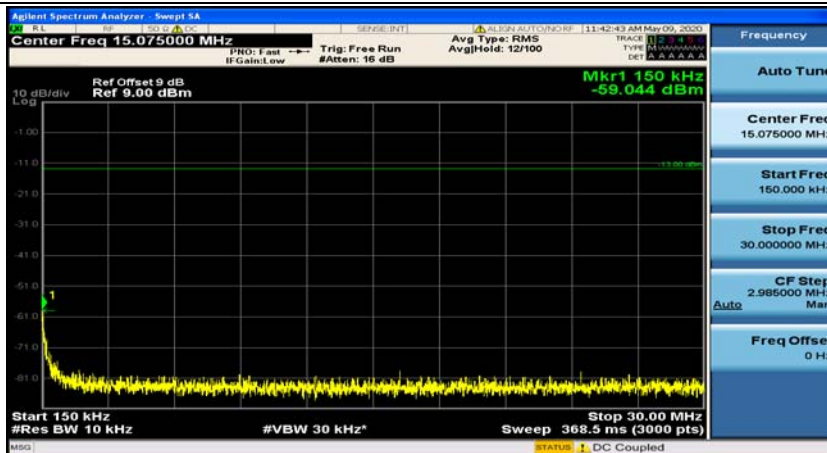

(Channel Bandwidth: 3 MHz)\_HCH\_16QAM\_1RB#0

(Channel Bandwidth: 3 MHz)\_HCH\_16QAM\_1RB#7

**Channel Bandwidth: 5 MHz**

(Channel Bandwidth: 5 MHz)\_MCH\_QPSK\_1RB#0

(Channel Bandwidth: 5 MHz)\_MCH\_QPSK\_1RB#12

(Channel Bandwidth: 5 MHz)\_HCH\_QPSK\_1RB#0

(Channel Bandwidth: 5 MHz)\_HCH\_QPSK\_1RB#12

(Channel Bandwidth: 5 MHz)\_LCH\_16QAM\_1RB#0

(Channel Bandwidth: 5 MHz)\_LCH\_16QAM\_1RB#12

(Channel Bandwidth: 5 MHz)\_MCH\_16QAM\_1RB#0