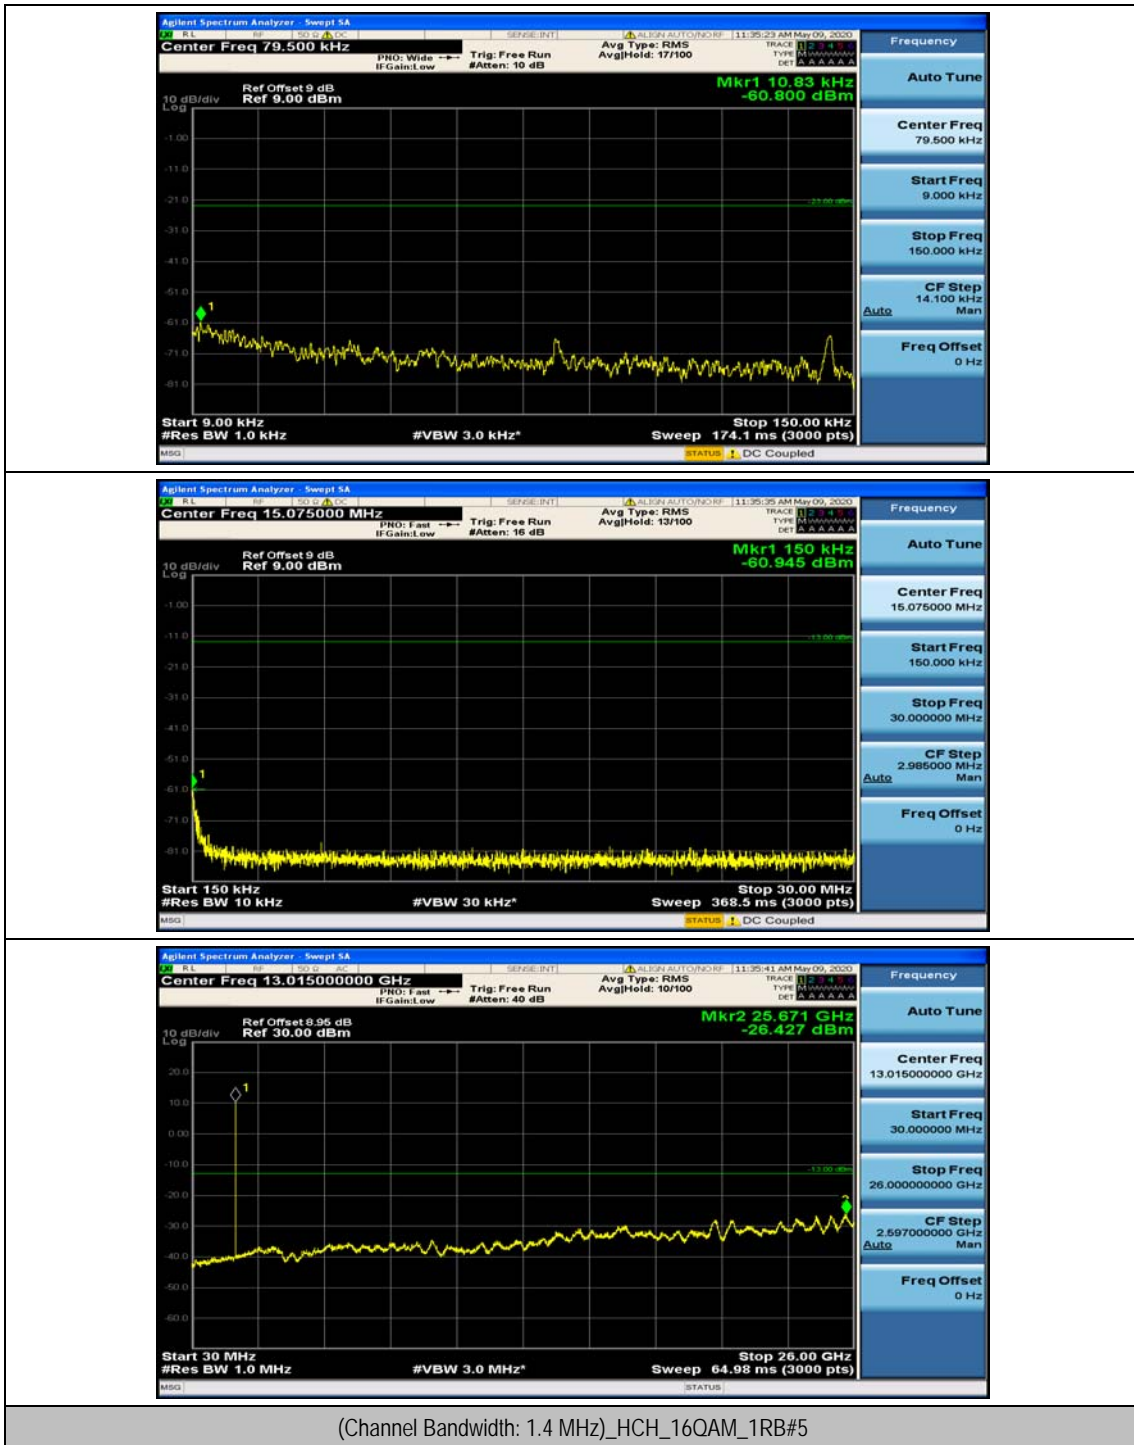

(Channel Bandwidth: 1.4 MHz)_MCH_16QAM_1RB#0

(Channel Bandwidth: 1.4 MHz)_MCH_16QAM_1RB#3

(Channel Bandwidth: 1.4 MHz)_HCH_16QAM_1RB#0

(Channel Bandwidth: 1.4 MHz)_HCH_16QAM_1RB#3

Channel Bandwidth: 3 MHz