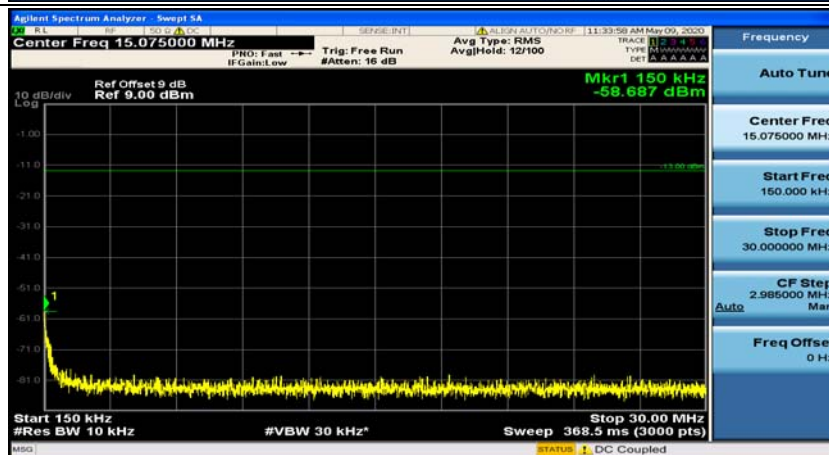

(Channel Bandwidth: 1.4 MHz)_HCH_QPSK_1RB#0