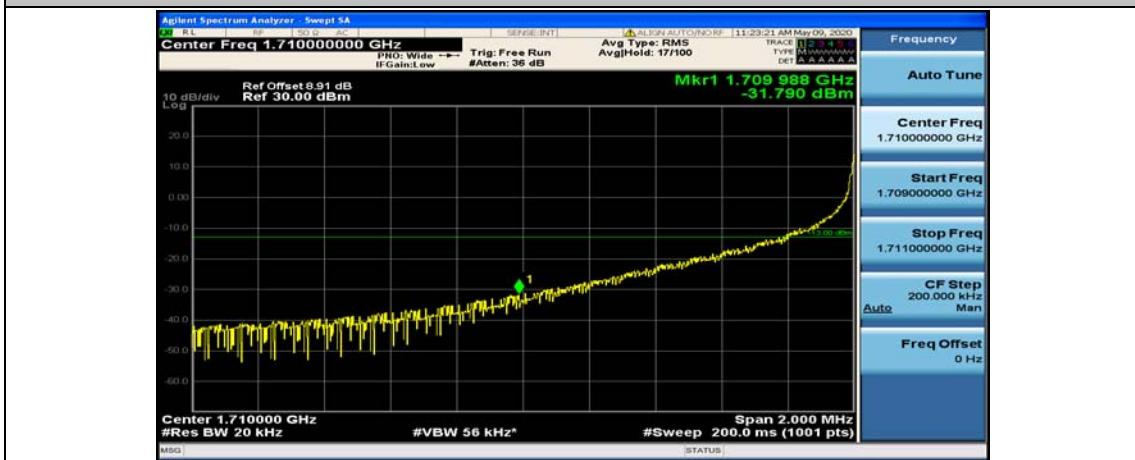

(Channel Bandwidth:20 MHz)_HCH_QPSK_50RB#25

(Channel Bandwidth:20 MHz)_HCH_QPSK_50RB#50

(Channel Bandwidth:20 MHz)_HCH_QPSK_100RB#0

(Channel Bandwidth:20 MHz)_LCH_16QAM_1RB#0

(Channel Bandwidth:20 MHz)_LCH_16QAM_1RB#49