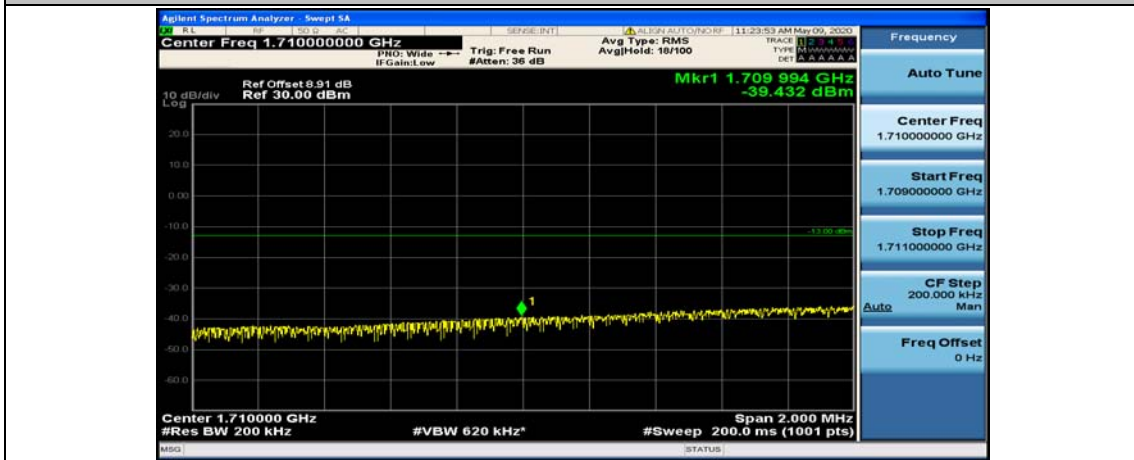

Channel Bandwidth: 20 MHz

(Channel Bandwidth:20 MHz)_LCH_QPSK_1RB#49

(Channel Bandwidth:20 MHz)_LCH_QPSK_1RB#99

(Channel Bandwidth:20 MHz)_LCH_QPSK_50RB#0

(Channel Bandwidth:20 MHz)_LCH_QPSK_50RB#25

(Channel Bandwidth:20 MHz)_LCH_QPSK_50RB#50