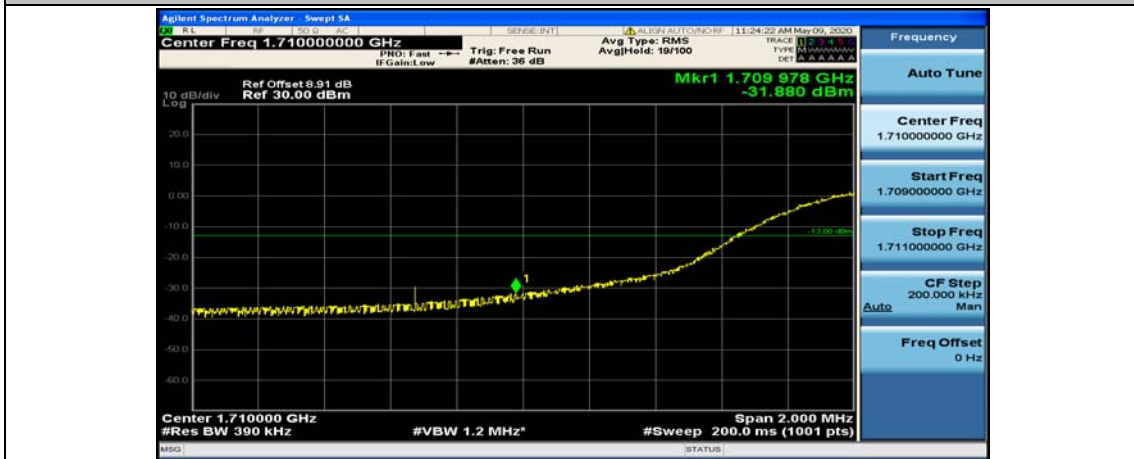

(Channel Bandwidth:20 MHz)_LCH_QPSK_100RB#0