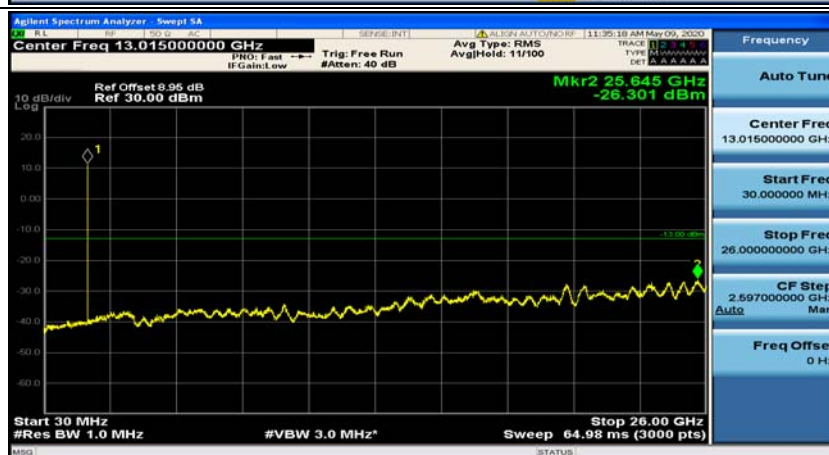

(Channel Bandwidth: 1.4 MHz)_MCH_16QAM_1RB#0

(Channel Bandwidth: 1.4 MHz)_MCH_16QAM_1RB#3

(Channel Bandwidth: 1.4 MHz)_HCH_16QAM_1RB#0

(Channel Bandwidth: 1.4 MHz)_HCH_16QAM_1RB#3

Channel Bandwidth: 3 MHz