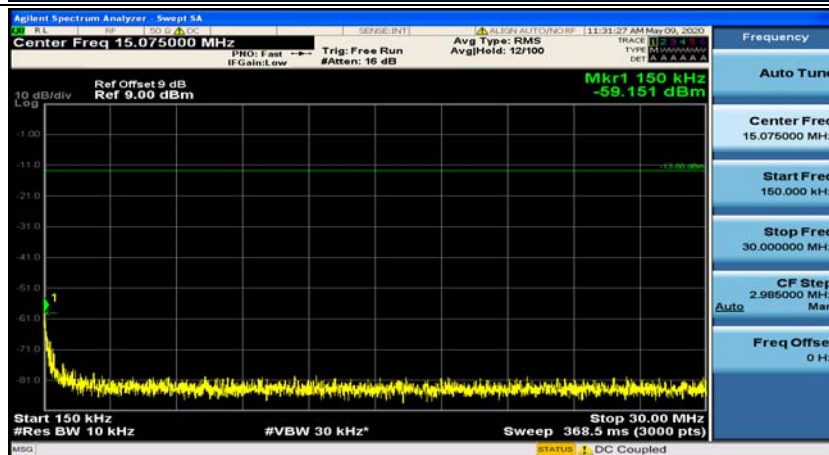

(Channel Bandwidth:20 MHz)_HCH_16QAM_50RB#50

(Channel Bandwidth:20 MHz)_HCH_16QAM_100RB#0

Appendix E: Conducted Spurious Emission

Test Graphs

Channel Bandwidth: 1.4 MHz

(Channel Bandwidth: 1.4 MHz)_MCH_QPSK_1RB#0