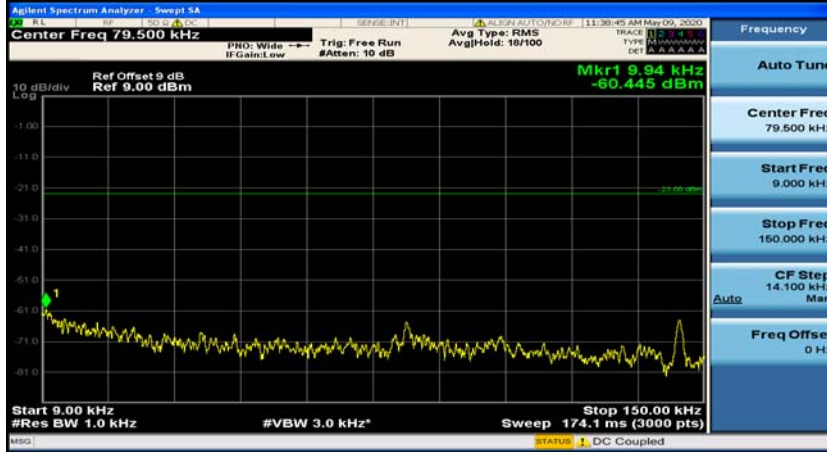

(Channel Bandwidth: 3 MHz)_MCH_QPSK_1RB#0

(Channel Bandwidth: 3 MHz)_MCH_QPSK_1RB#7