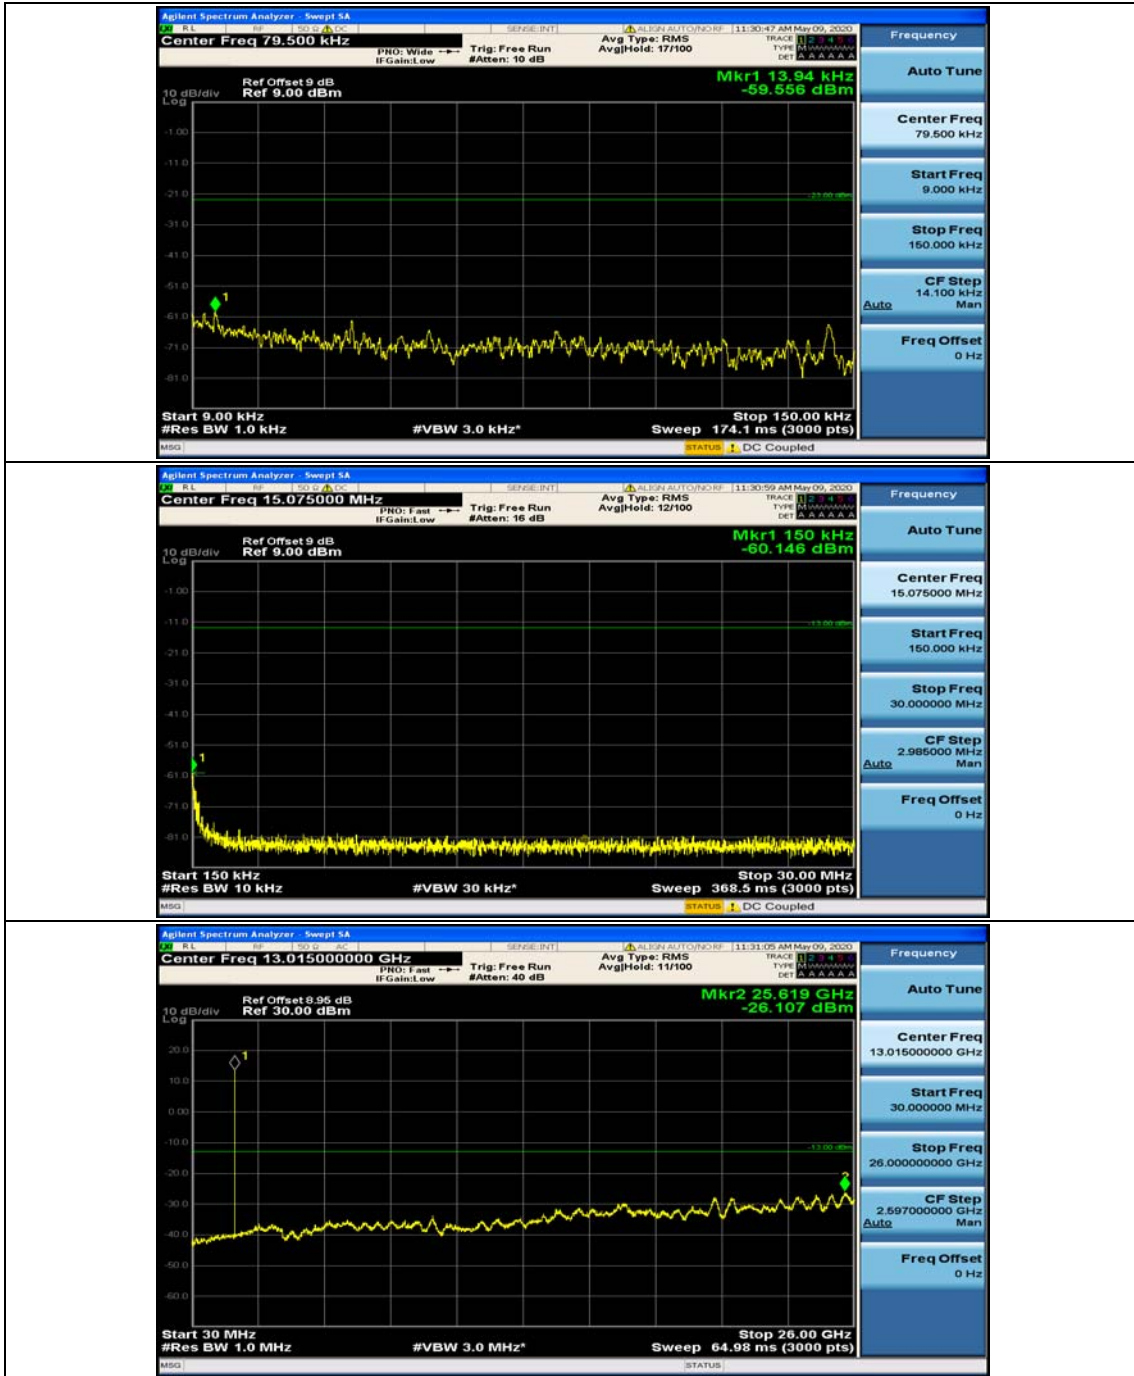

(Channel Bandwidth: 1.4 MHz)_MCH_QPSK_1RB#3

(Channel Bandwidth: 1.4 MHz)_HCH_QPSK_1RB#0

(Channel Bandwidth: 1.4 MHz)_HCH_QPSK_1RB#3

(Channel Bandwidth: 1.4 MHz)_LCH_16QAM_1RB#0

(Channel Bandwidth: 1.4 MHz)_LCH_16QAM_1RB#3