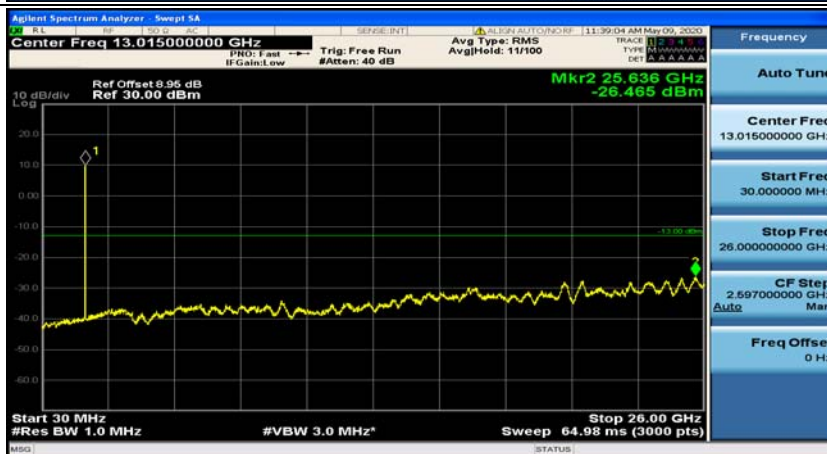

(Channel Bandwidth: 3 MHz)_MCH_QPSK_1RB#0

(Channel Bandwidth: 3 MHz)_MCH_QPSK_1RB#7