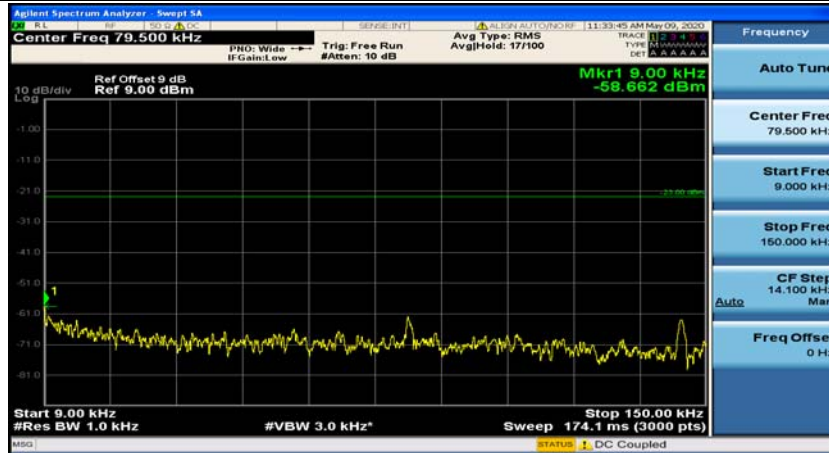

(Channel Bandwidth: 1.4 MHz)_HCH_QPSK_1RB#0