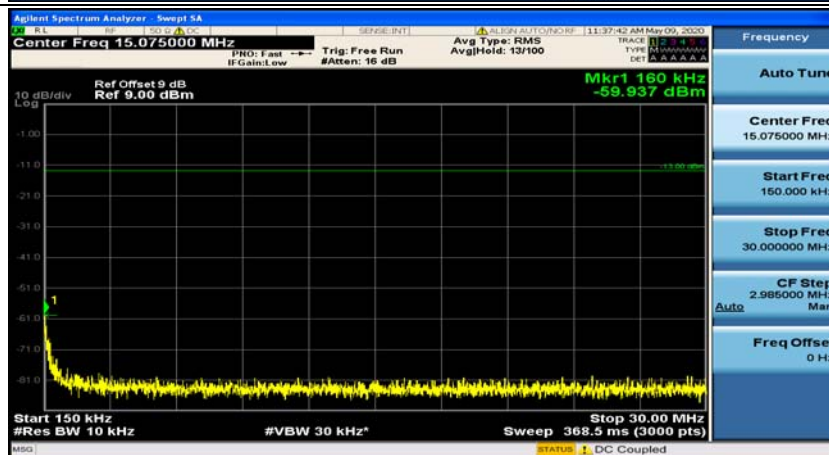

(Channel Bandwidth: 3 MHz)_MCH_QPSK_1RB#0

(Channel Bandwidth: 3 MHz)_MCH_QPSK_1RB#7

(Channel Bandwidth: 3 MHz)_HCH_QPSK_1RB#0

(Channel Bandwidth: 3 MHz)_HCH_QPSK_1RB#7

(Channel Bandwidth: 3 MHz)_LCH_16QAM_1RB#0