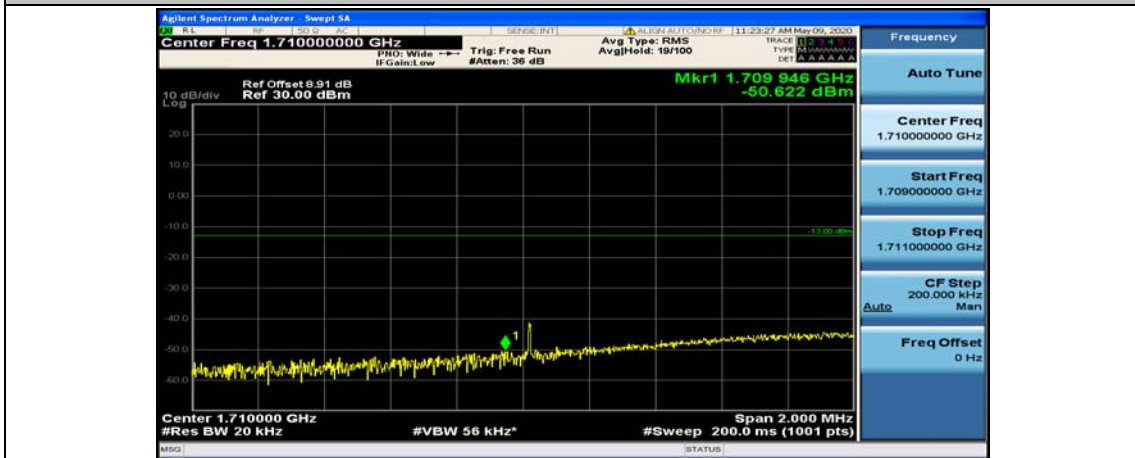

(Channel Bandwidth:20 MHz)_HCH_QPSK_50RB#25

(Channel Bandwidth:20 MHz)_HCH_QPSK_50RB#50

(Channel Bandwidth:20 MHz)_HCH_QPSK_100RB#0

(Channel Bandwidth:20 MHz)_LCH_16QAM_1RB#0

(Channel Bandwidth:20 MHz)_LCH_16QAM_1RB#49