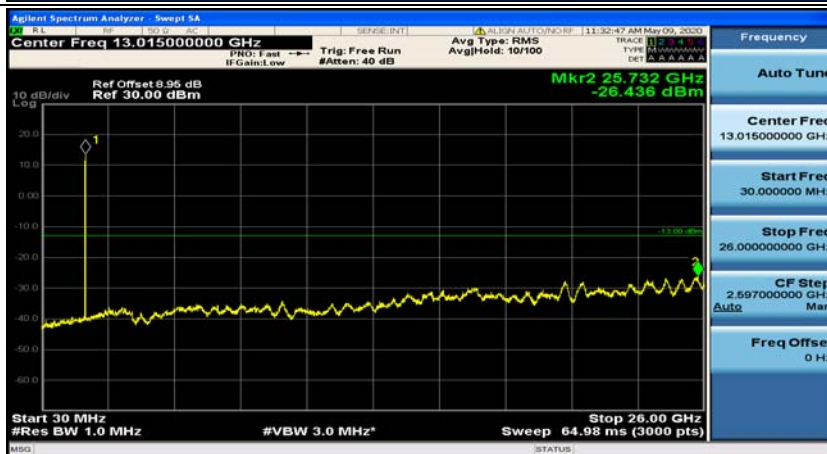

(Channel Bandwidth: 1.4 MHz)_MCH_16QAM_1RB#0