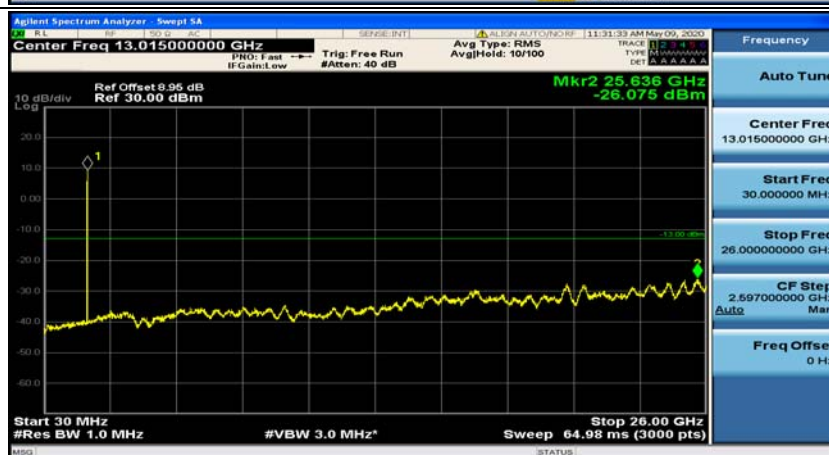

(Channel Bandwidth:20 MHz)_HCH_16QAM_50RB#50

(Channel Bandwidth:20 MHz)_HCH_16QAM_100RB#0

Appendix E: Conducted Spurious Emission

Test Graphs

Channel Bandwidth: 1.4 MHz

(Channel Bandwidth: 1.4 MHz)_MCH_QPSK_1RB#0