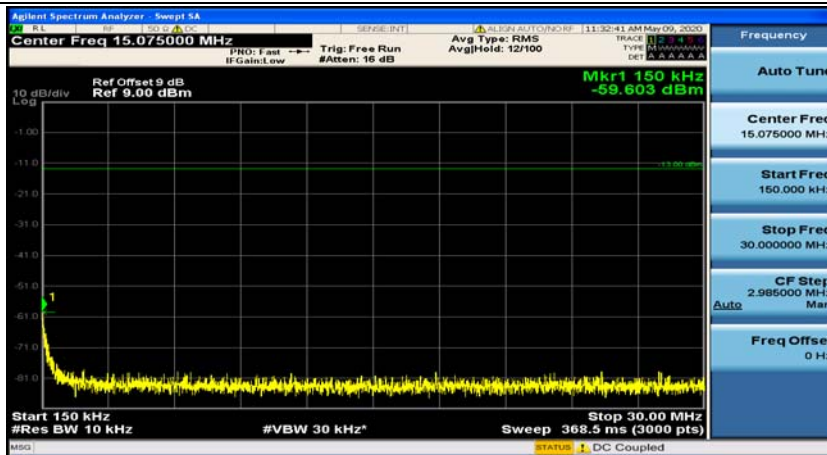

(Channel Bandwidth: 1.4 MHz)_MCH_16QAM_1RB#0