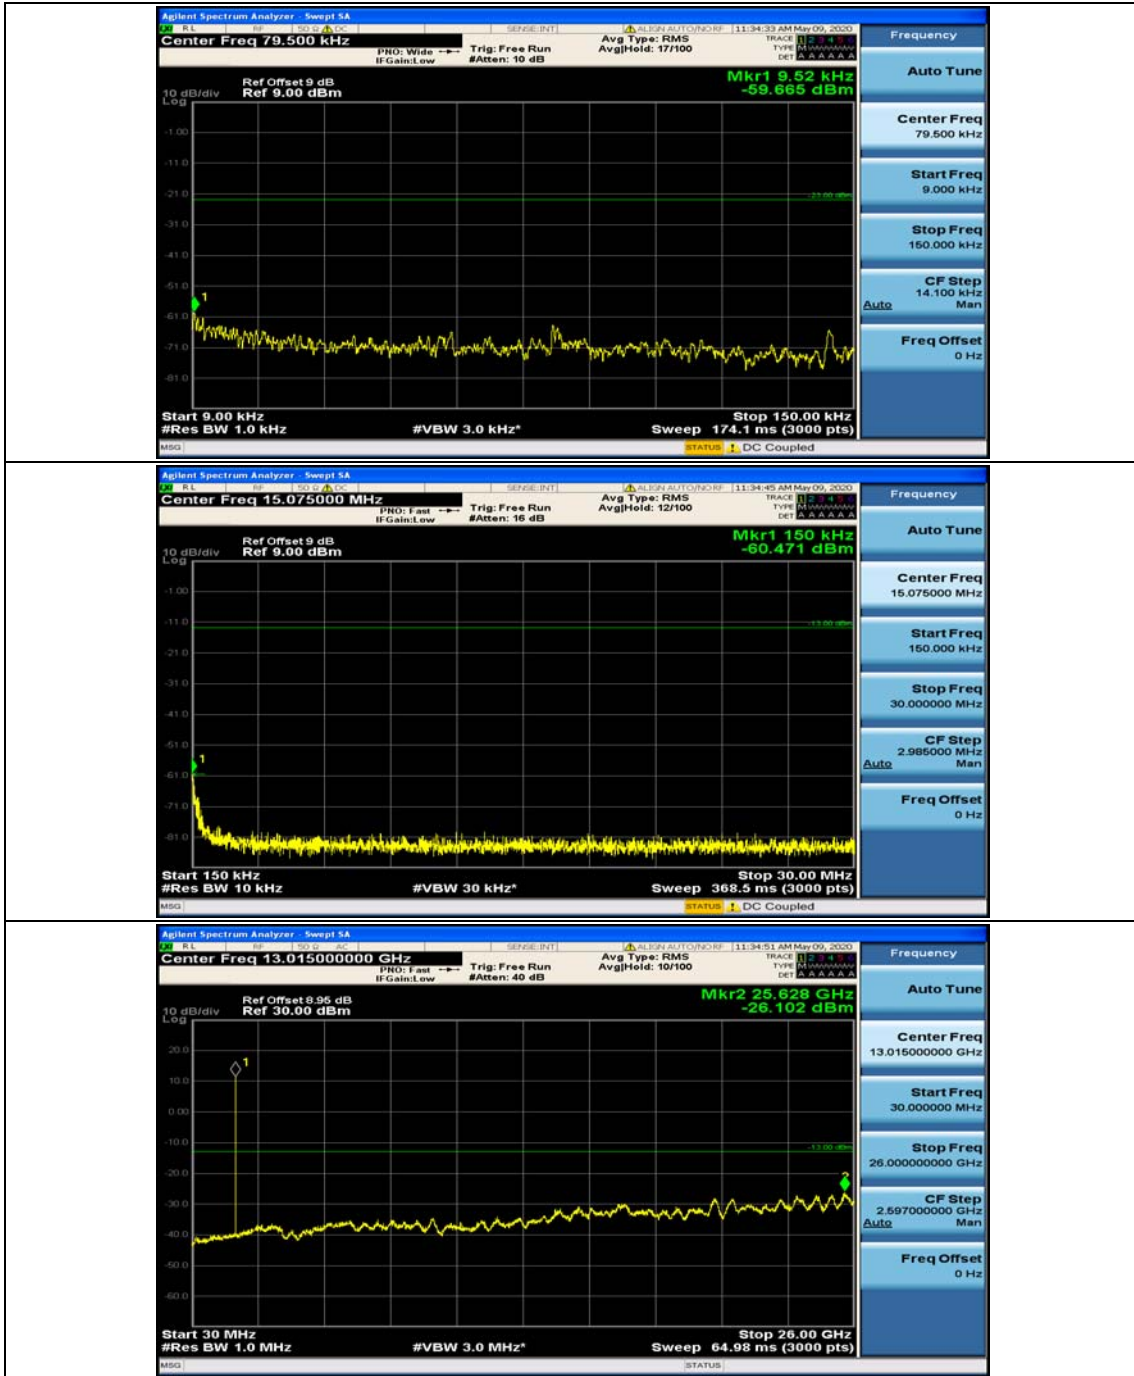

(Channel Bandwidth:20 MHz)_HCH_16QAM_50RB#50

(Channel Bandwidth:20 MHz)_HCH_16QAM_100RB#0

Appendix E: Conducted Spurious Emission

Test Graphs

Channel Bandwidth: 1.4 MHz

(Channel Bandwidth: 1.4 MHz)_MCH_QPSK_1RB#0

(Channel Bandwidth: 1.4 MHz)_MCH_QPSK_1RB#3

(Channel Bandwidth: 1.4 MHz)_HCH_QPSK_1RB#0

(Channel Bandwidth: 1.4 MHz)_HCH_QPSK_1RB#3

(Channel Bandwidth: 1.4 MHz)_LCH_16QAM_1RB#0

(Channel Bandwidth: 1.4 MHz)_LCH_16QAM_1RB#3