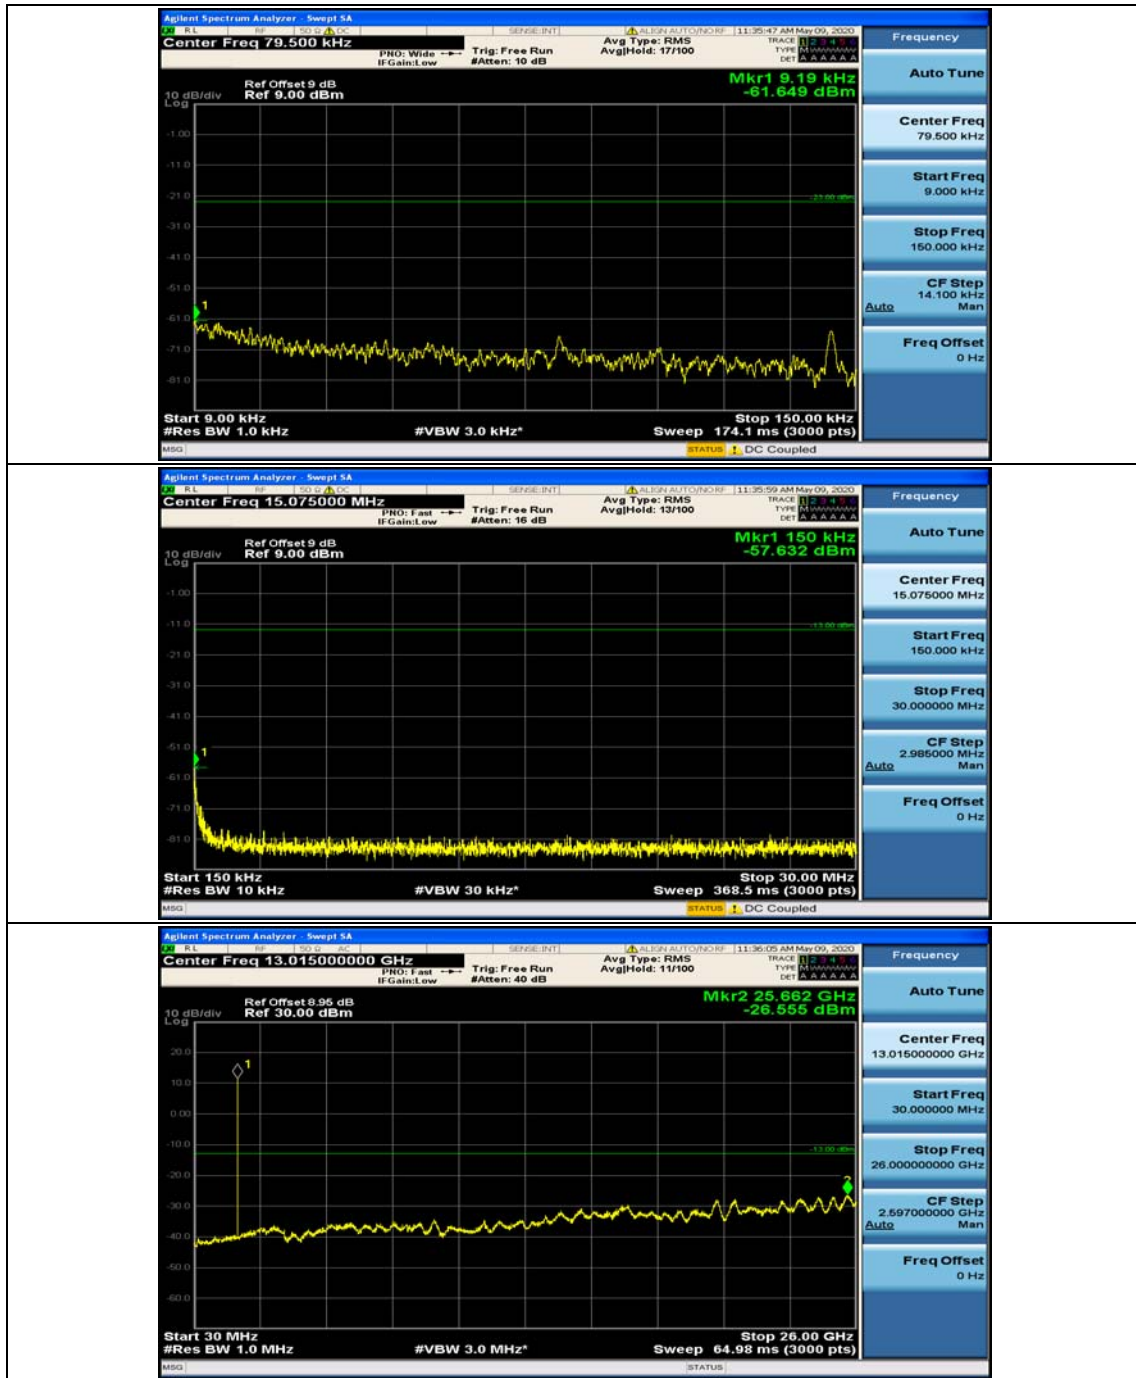

(Channel Bandwidth: 1.4 MHz)_MCH_16QAM_1RB#0

(Channel Bandwidth: 1.4 MHz)_MCH_16QAM_1RB#3

(Channel Bandwidth: 1.4 MHz)_HCH_16QAM_1RB#0

(Channel Bandwidth: 1.4 MHz)_HCH_16QAM_1RB#3

Channel Bandwidth: 3 MHz