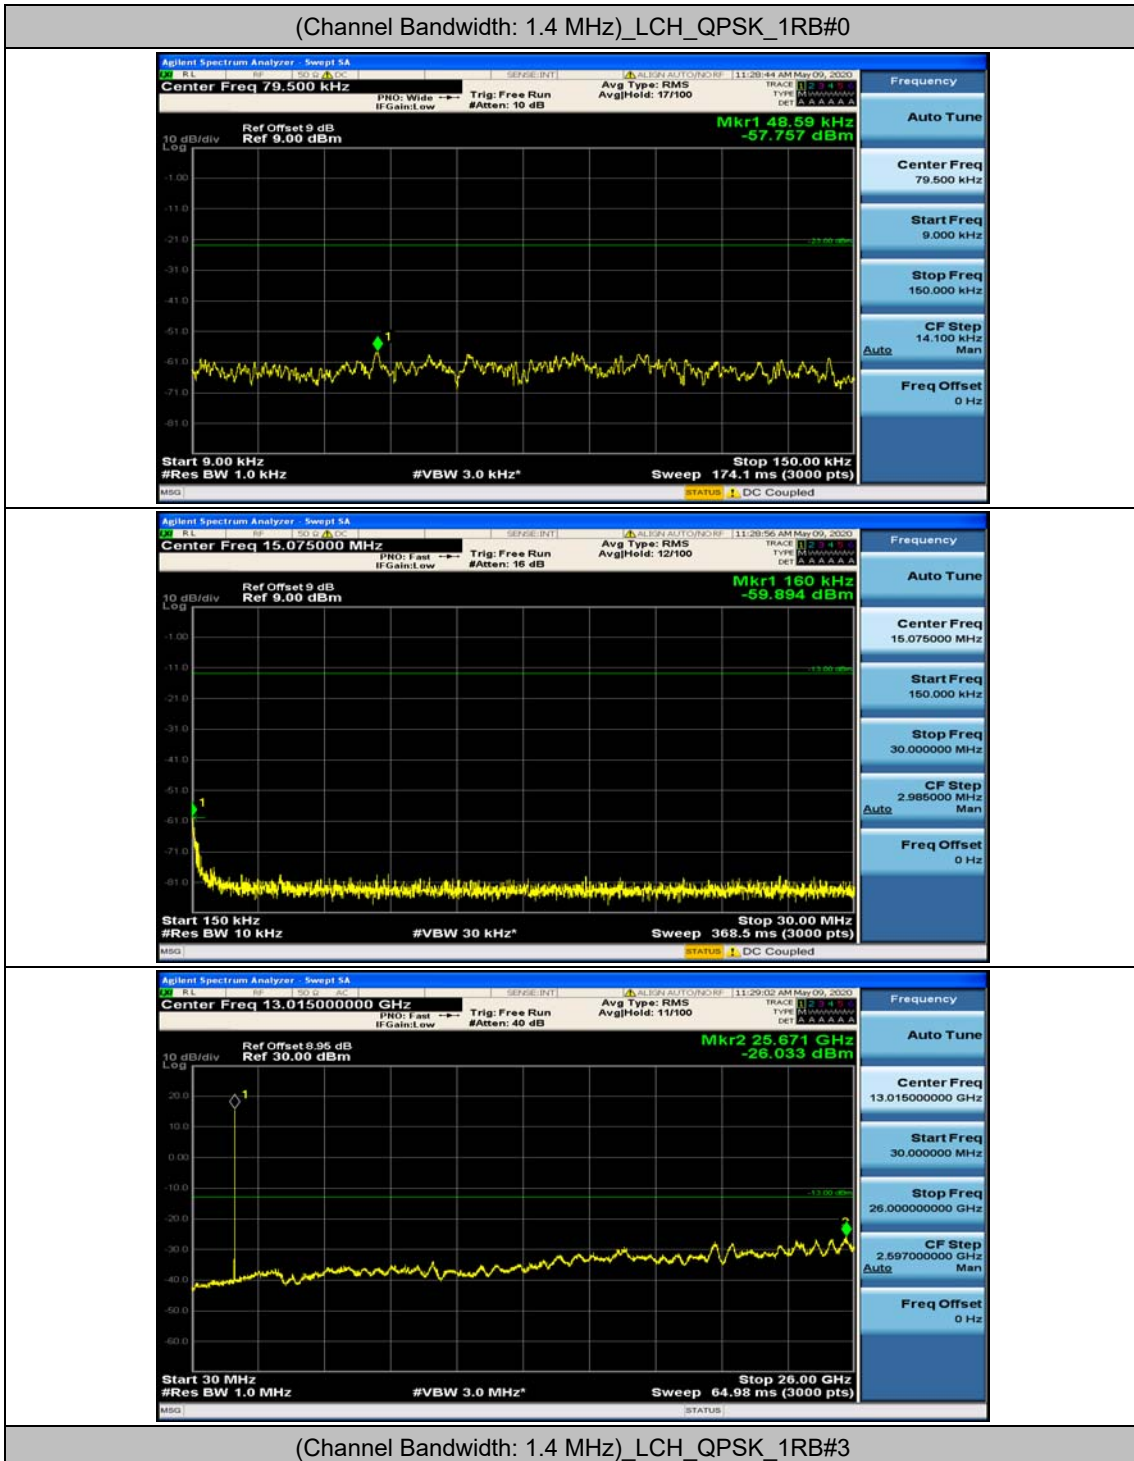

(Channel Bandwidth:20 MHz)_HCH_16QAM_50RB#50

(Channel Bandwidth:20 MHz)_HCH_16QAM_100RB#0

Appendix E: Conducted Spurious Emission

Test Graphs

Channel Bandwidth: 1.4 MHz

(Channel Bandwidth: 1.4 MHz)_MCH_QPSK_1RB#0