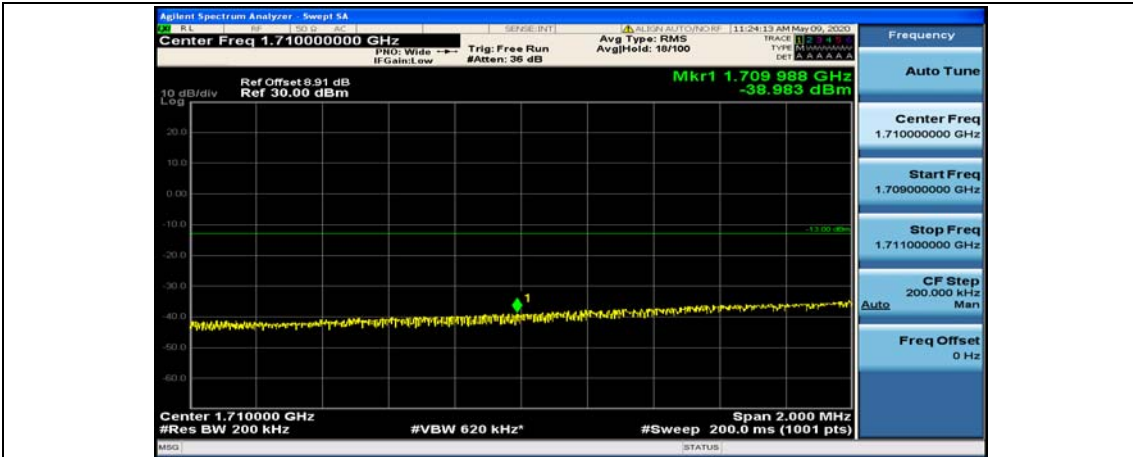

(Channel Bandwidth:20 MHz)_LCH_16QAM_1RB#99

(Channel Bandwidth:20 MHz)_LCH_16QAM_50RB#0

(Channel Bandwidth:20 MHz)_LCH_16QAM_50RB#25

(Channel Bandwidth:20 MHz)_LCH_16QAM_50RB#50

(Channel Bandwidth:20 MHz)_LCH_16QAM_100RB#0