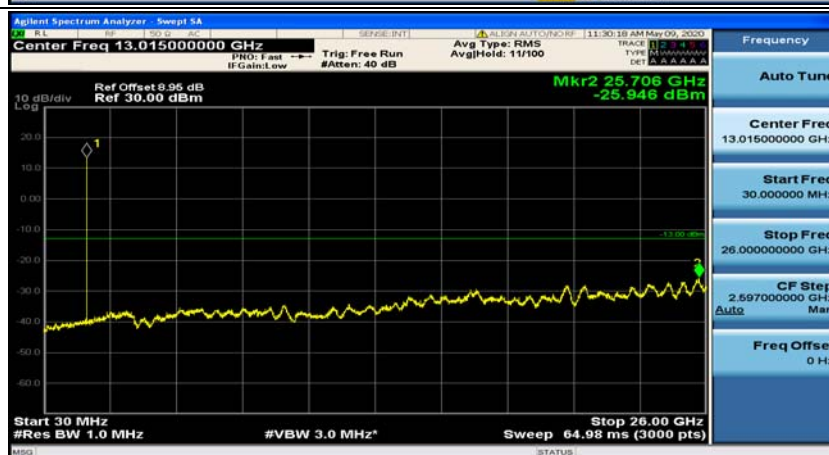

(Channel Bandwidth: 1.4 MHz)_MCH_QPSK_1RB#3

(Channel Bandwidth: 1.4 MHz)_HCH_QPSK_1RB#0

(Channel Bandwidth: 1.4 MHz)_HCH_QPSK_1RB#3

(Channel Bandwidth: 1.4 MHz)_LCH_16QAM_1RB#0

(Channel Bandwidth: 1.4 MHz)_LCH_16QAM_1RB#3