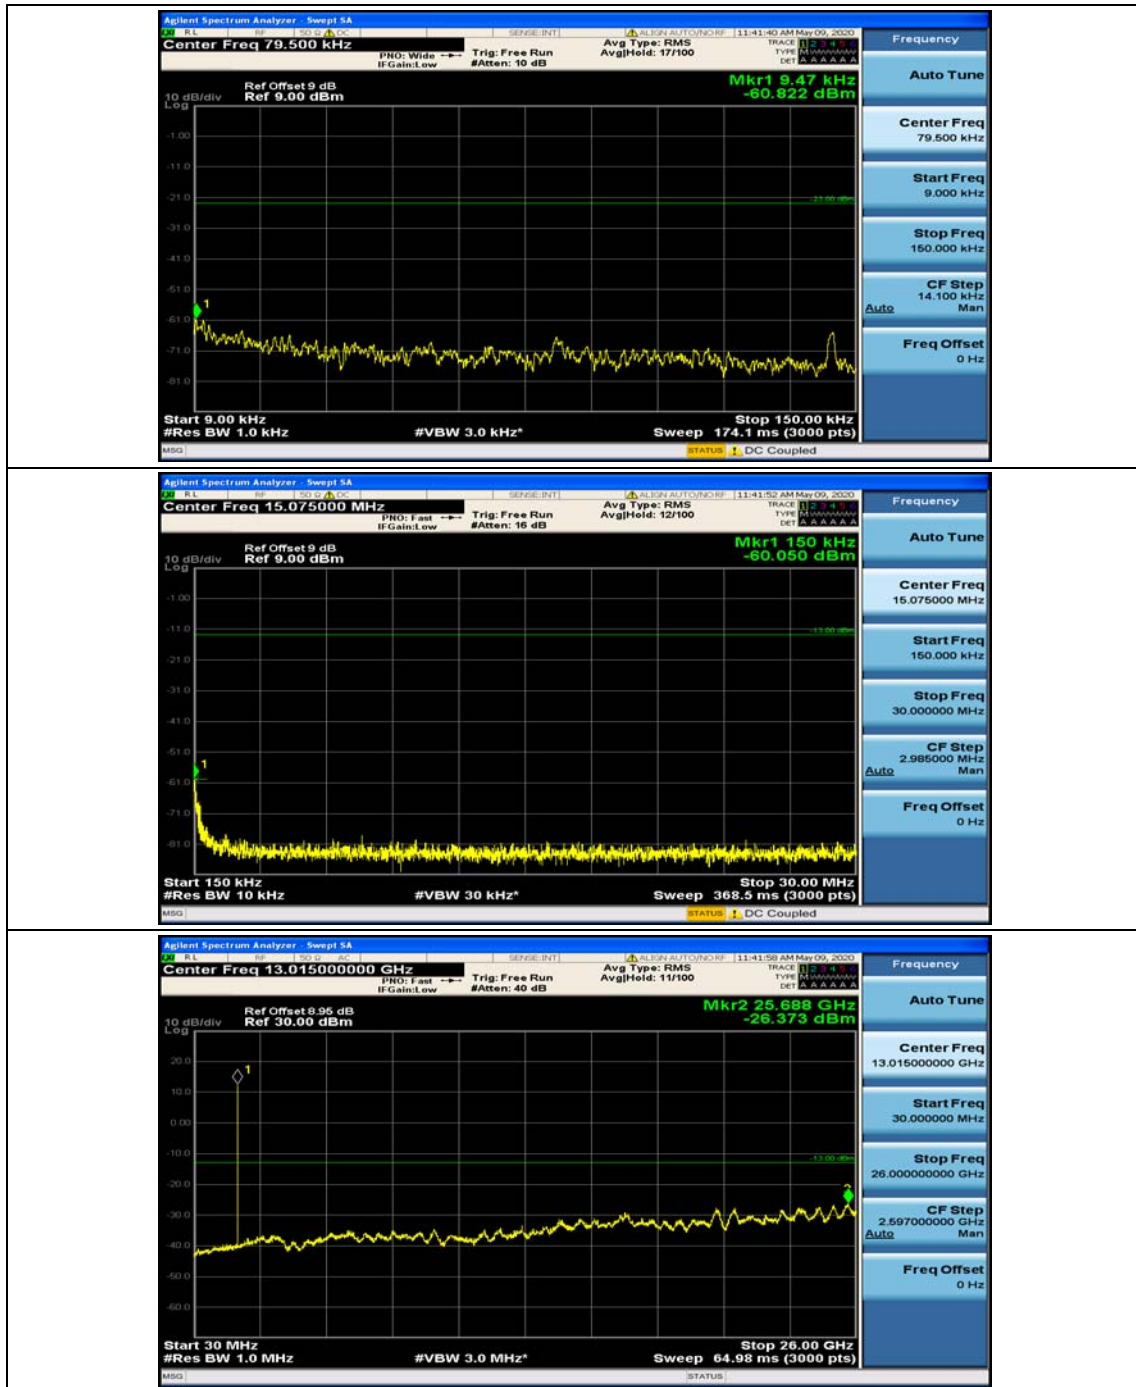

(Channel Bandwidth: 3 MHz)_MCH_QPSK_1RB#0

(Channel Bandwidth: 3 MHz)_MCH_QPSK_1RB#7

(Channel Bandwidth: 3 MHz)_HCH_QPSK_1RB#0

(Channel Bandwidth: 3 MHz)_HCH_QPSK_1RB#7

(Channel Bandwidth: 3 MHz)_LCH_16QAM_1RB#0