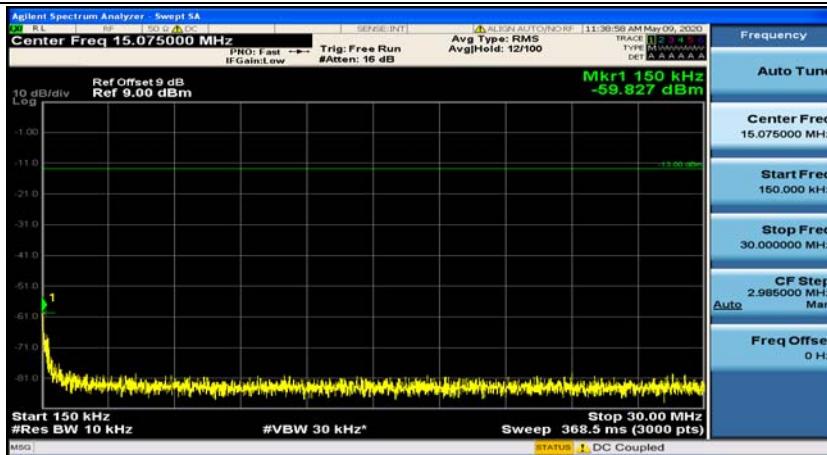

(Channel Bandwidth: 3 MHz)_MCH_QPSK_1RB#0

(Channel Bandwidth: 3 MHz)_MCH_QPSK_1RB#7