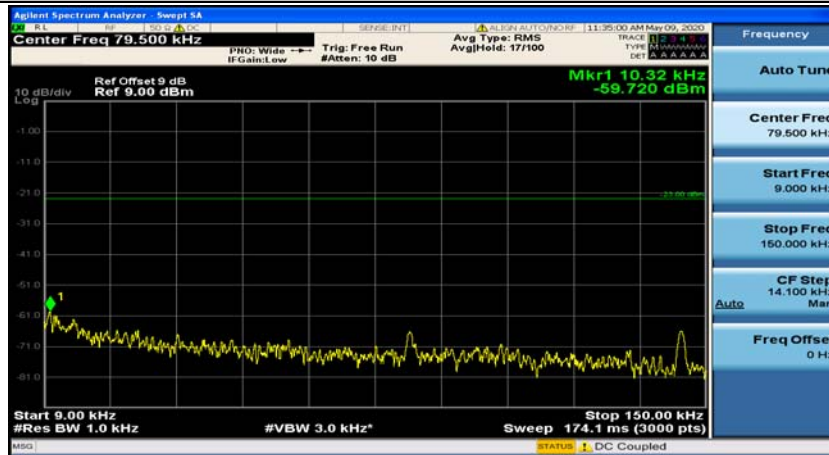

(Channel Bandwidth: 1.4 MHz)_MCH_16QAM_1RB#0

(Channel Bandwidth: 1.4 MHz)_MCH_16QAM_1RB#3

(Channel Bandwidth: 1.4 MHz)_HCH_16QAM_1RB#0

(Channel Bandwidth: 1.4 MHz)_HCH_16QAM_1RB#3

Channel Bandwidth: 3 MHz