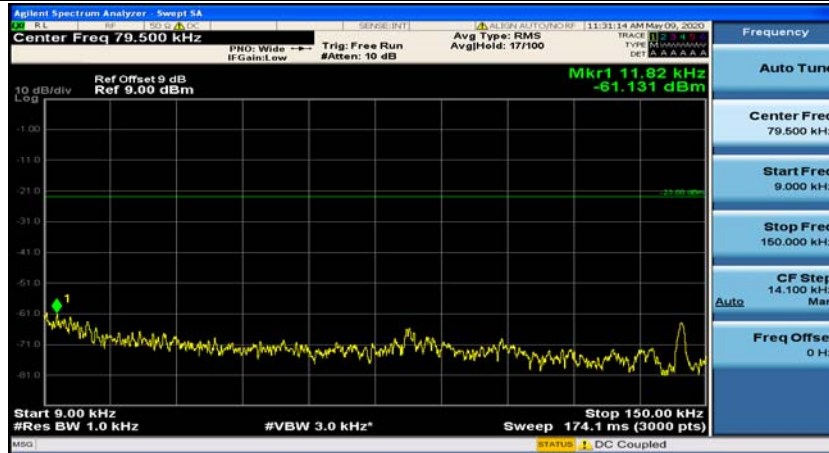

(Channel Bandwidth:20 MHz)_HCH_16QAM_50RB#50

(Channel Bandwidth:20 MHz)_HCH_16QAM_100RB#0

Appendix E: Conducted Spurious Emission

Test Graphs

Channel Bandwidth: 1.4 MHz

(Channel Bandwidth: 1.4 MHz)_MCH_QPSK_1RB#0