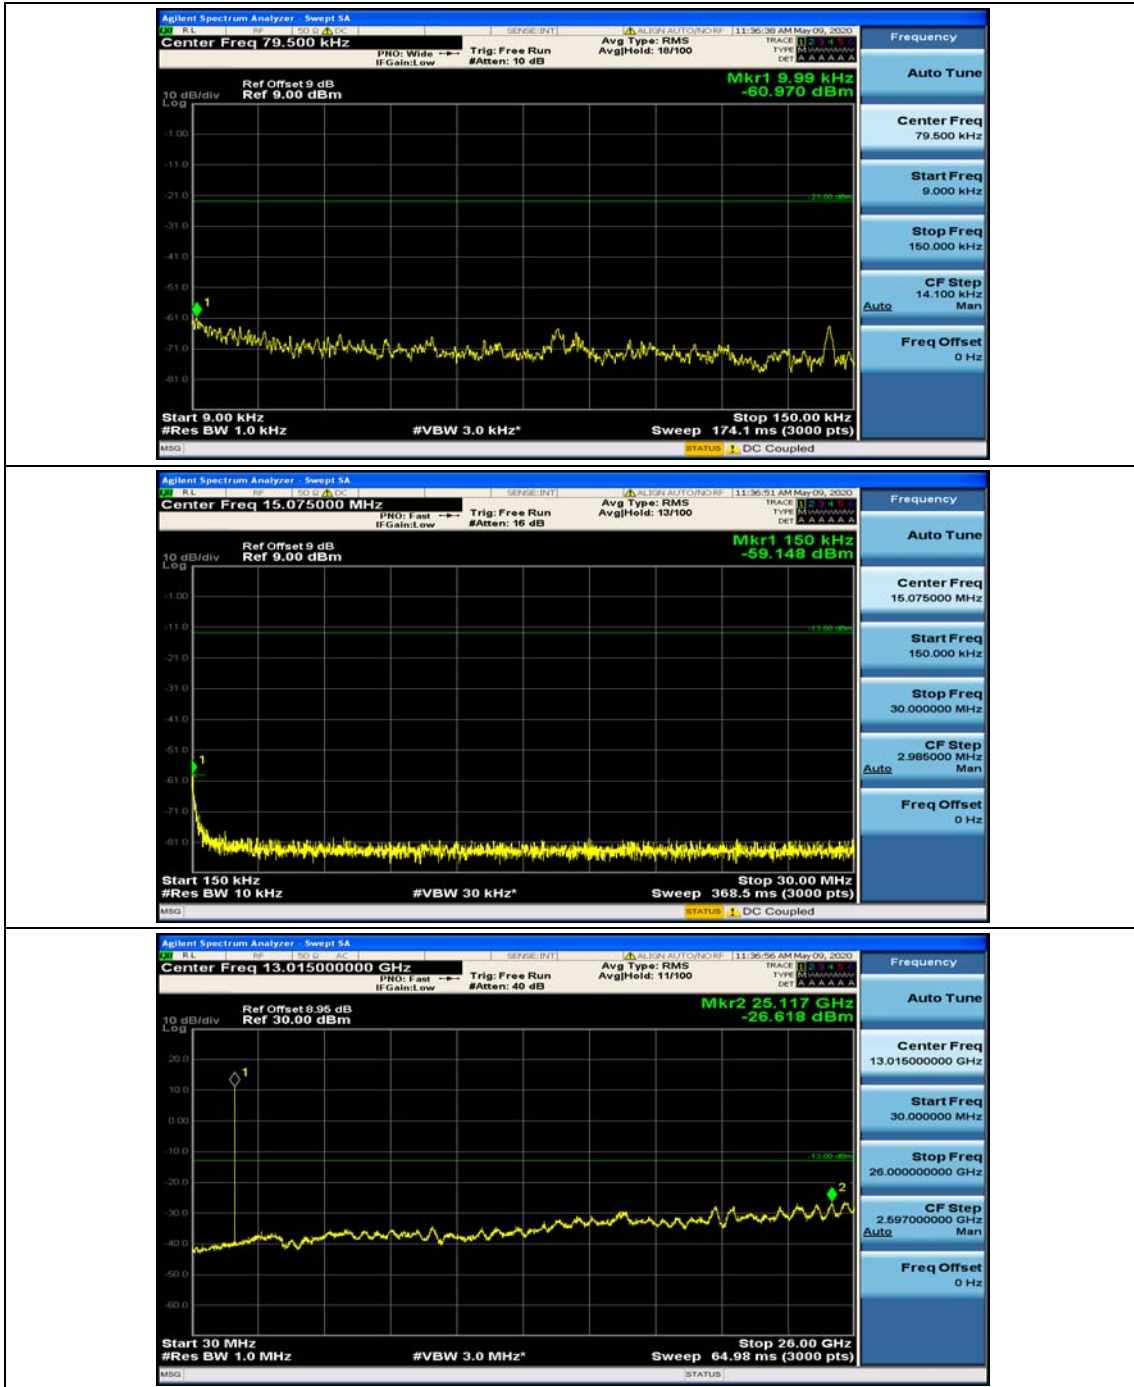

(Channel Bandwidth: 1.4 MHz)_MCH_16QAM_1RB#0

(Channel Bandwidth: 1.4 MHz)_MCH_16QAM_1RB#3

(Channel Bandwidth: 1.4 MHz)_HCH_16QAM_1RB#0

(Channel Bandwidth: 1.4 MHz)_HCH_16QAM_1RB#3

Channel Bandwidth: 3 MHz