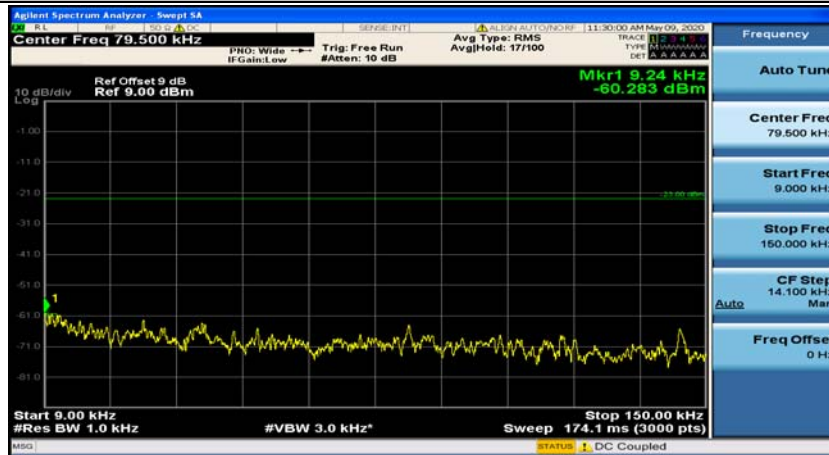

(Channel Bandwidth: 1.4 MHz)_MCH_QPSK_1RB#3

(Channel Bandwidth: 1.4 MHz)_HCH_QPSK_1RB#0

(Channel Bandwidth: 1.4 MHz)_HCH_QPSK_1RB#3

(Channel Bandwidth: 1.4 MHz)_LCH_16QAM_1RB#0

(Channel Bandwidth: 1.4 MHz)_LCH_16QAM_1RB#3