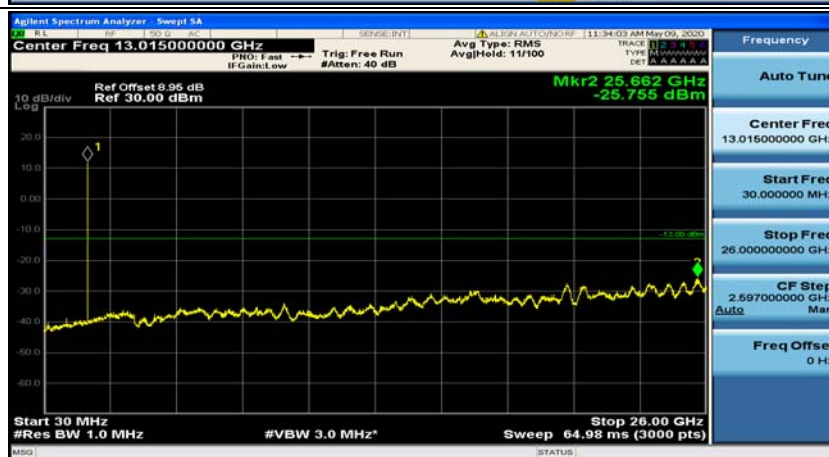

(Channel Bandwidth: 1.4 MHz)_HCH_QPSK_1RB#0