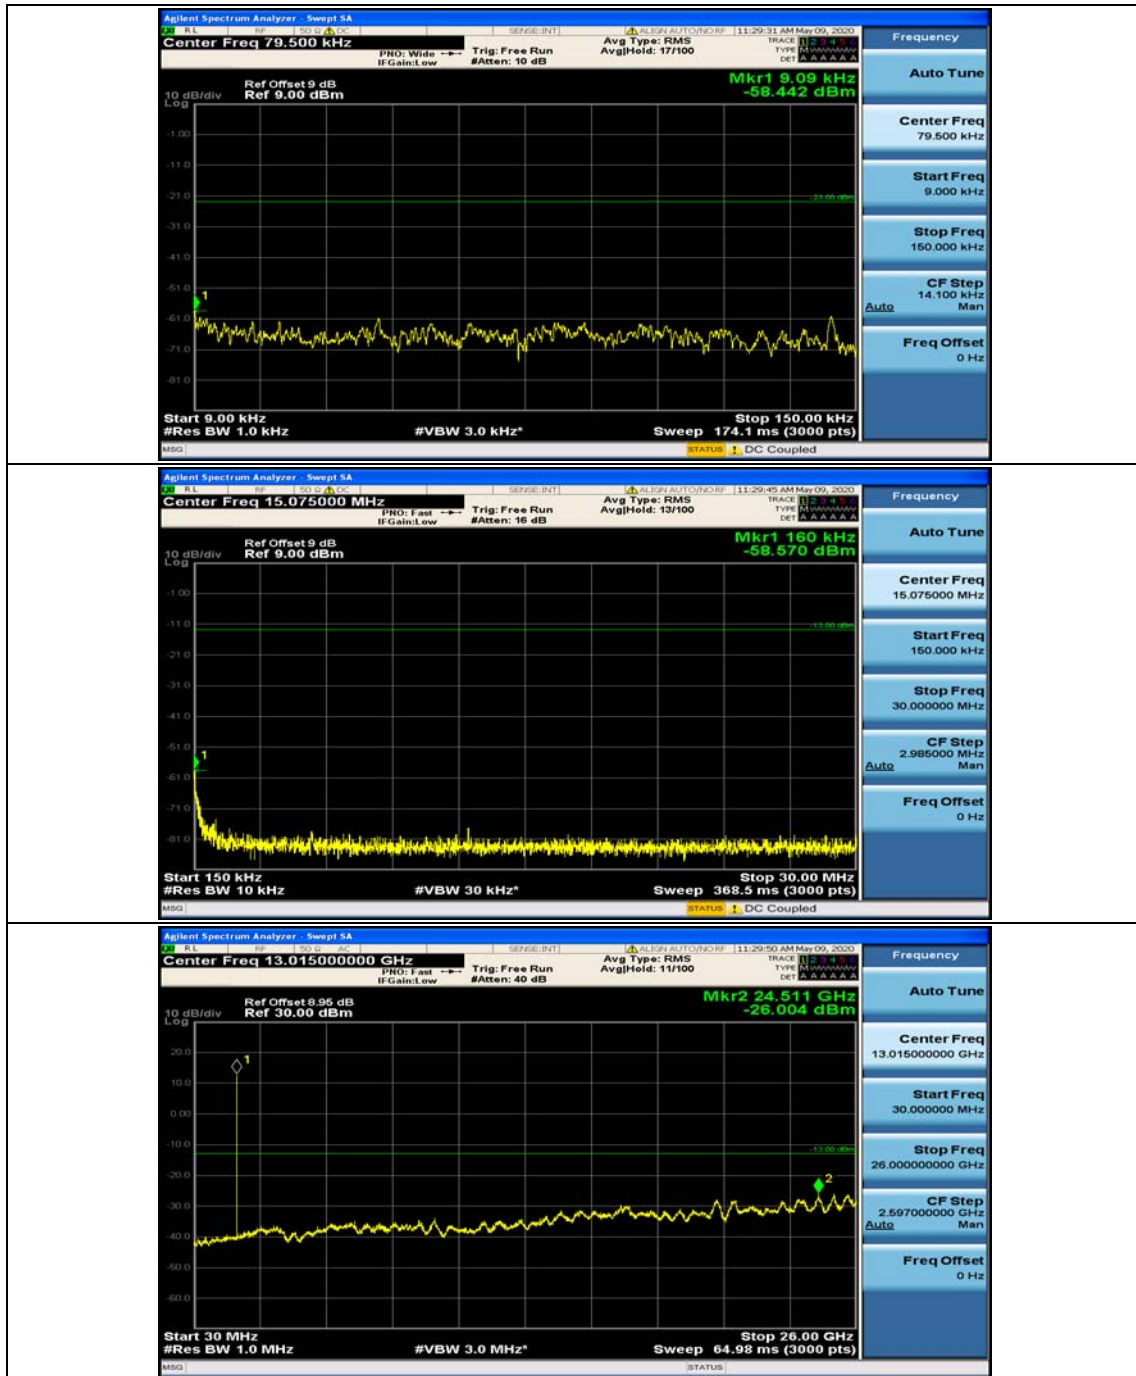

(Channel Bandwidth:20 MHz)_HCH_16QAM_50RB#50

(Channel Bandwidth:20 MHz)_HCH_16QAM_100RB#0

Appendix E: Conducted Spurious Emission

Test Graphs

Channel Bandwidth: 1.4 MHz

(Channel Bandwidth: 1.4 MHz)_MCH_QPSK_1RB#0