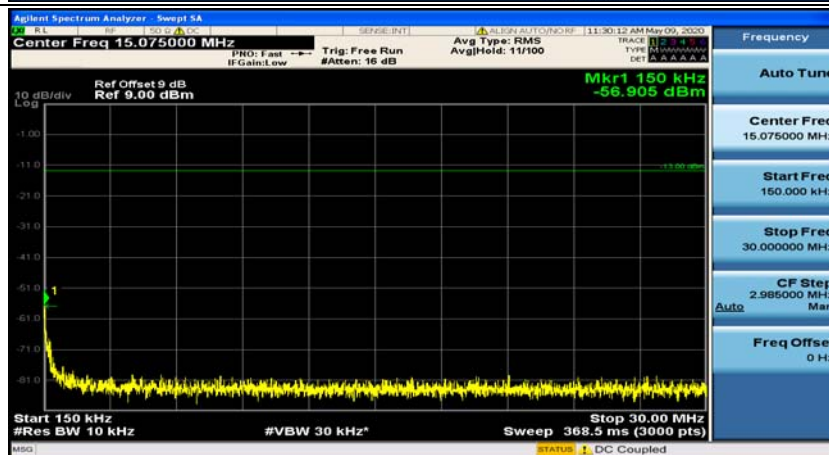

(Channel Bandwidth: 1.4 MHz)_MCH_QPSK_1RB#3

(Channel Bandwidth: 1.4 MHz)_HCH_QPSK_1RB#0

(Channel Bandwidth: 1.4 MHz)_HCH_QPSK_1RB#3

(Channel Bandwidth: 1.4 MHz)_LCH_16QAM_1RB#0

(Channel Bandwidth: 1.4 MHz)_LCH_16QAM_1RB#3