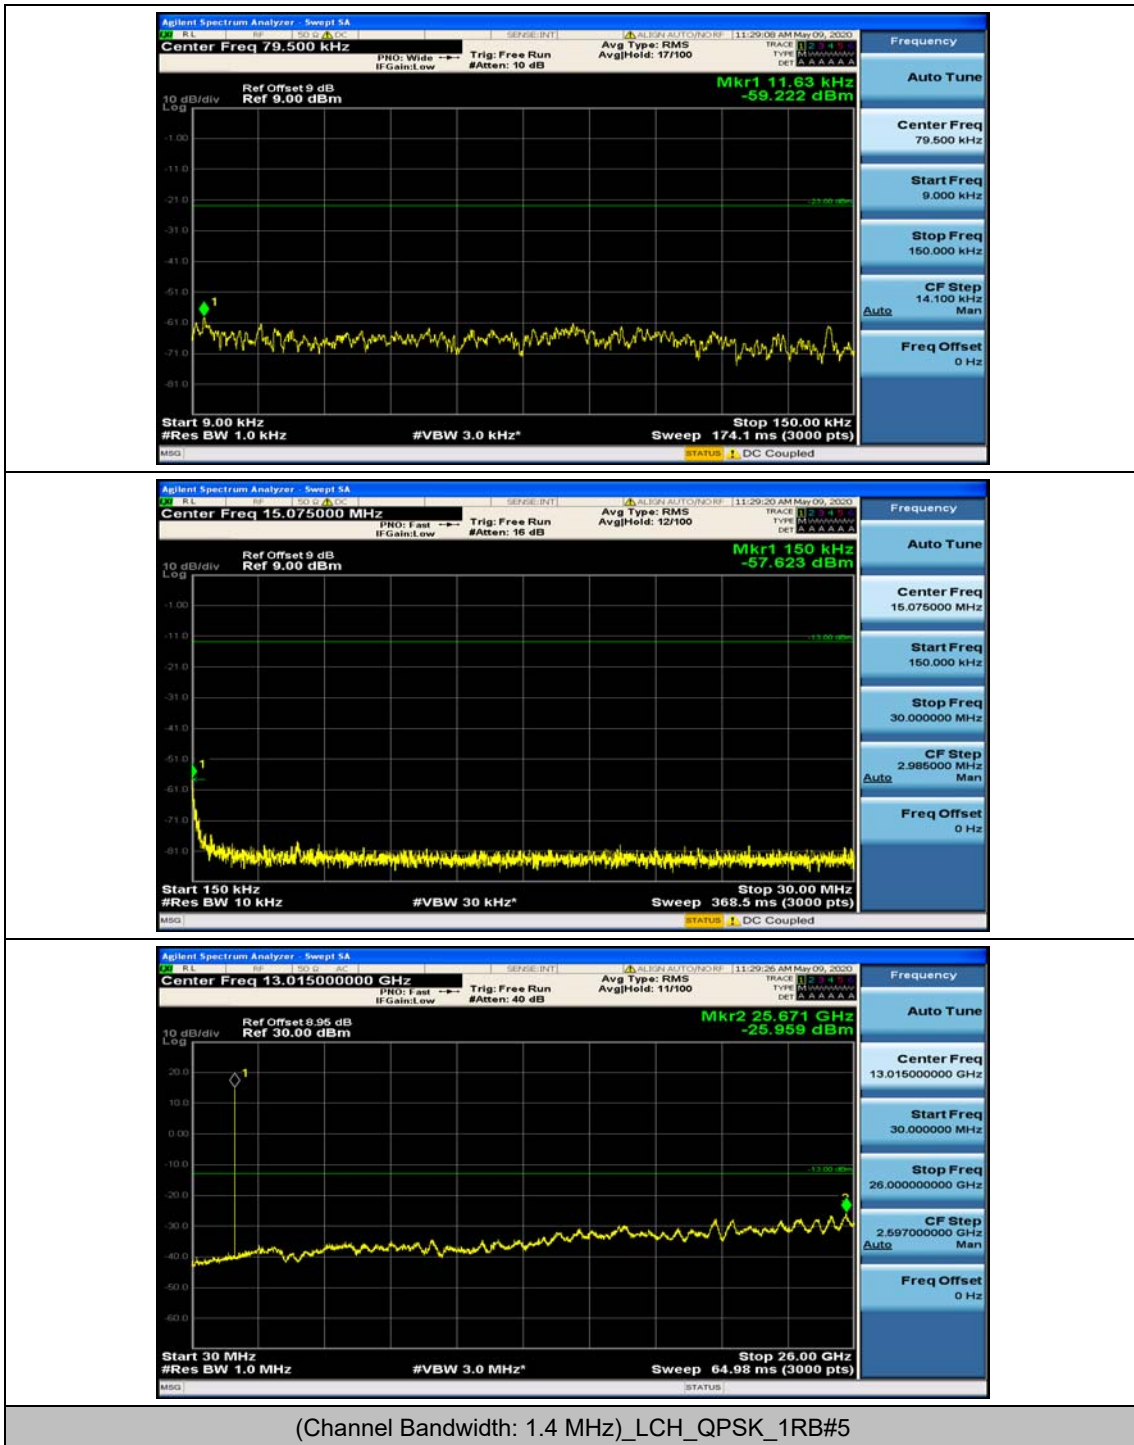

(Channel Bandwidth:20 MHz)_HCH_16QAM_50RB#50

(Channel Bandwidth:20 MHz)_HCH_16QAM_100RB#0

Appendix E: Conducted Spurious Emission

Test Graphs

Channel Bandwidth: 1.4 MHz

(Channel Bandwidth: 1.4 MHz)_MCH_QPSK_1RB#0