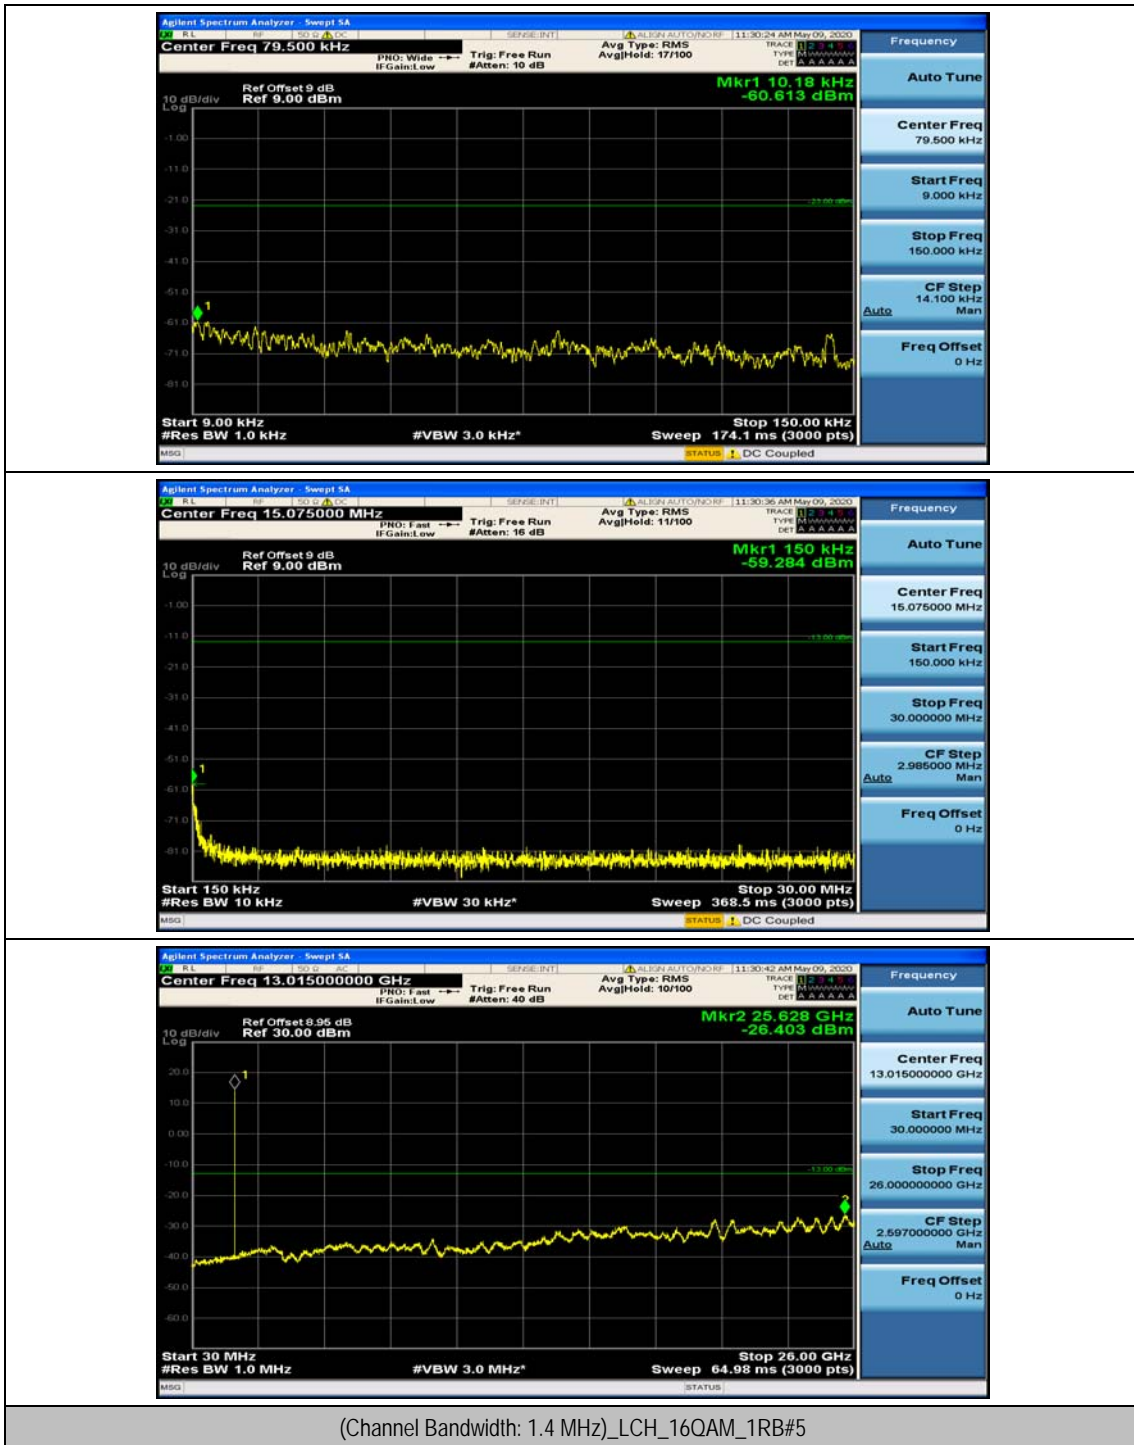

(Channel Bandwidth: 1.4 MHz)_MCH_QPSK_1RB#3

(Channel Bandwidth: 1.4 MHz)_HCH_QPSK_1RB#0

(Channel Bandwidth: 1.4 MHz)_HCH_QPSK_1RB#3

(Channel Bandwidth: 1.4 MHz)_LCH_16QAM_1RB#0

(Channel Bandwidth: 1.4 MHz)_LCH_16QAM_1RB#3