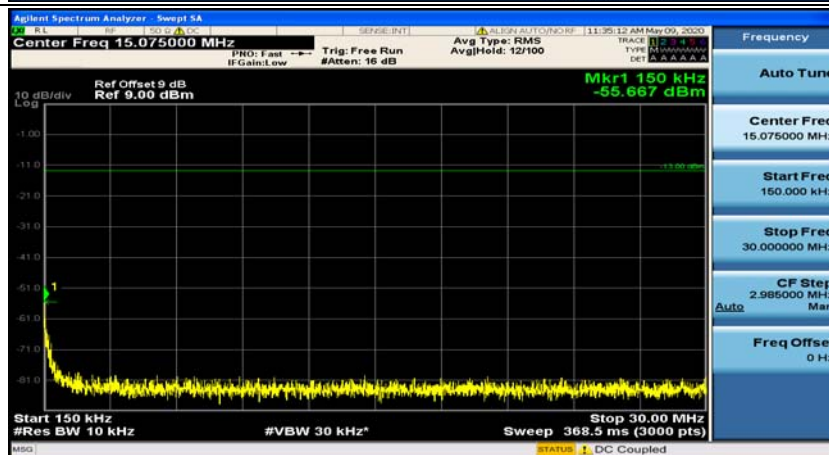

(Channel Bandwidth: 1.4 MHz)_MCH_16QAM_1RB#0

(Channel Bandwidth: 1.4 MHz)_MCH_16QAM_1RB#3

(Channel Bandwidth: 1.4 MHz)_HCH_16QAM_1RB#0

(Channel Bandwidth: 1.4 MHz)_HCH_16QAM_1RB#3

Channel Bandwidth: 3 MHz