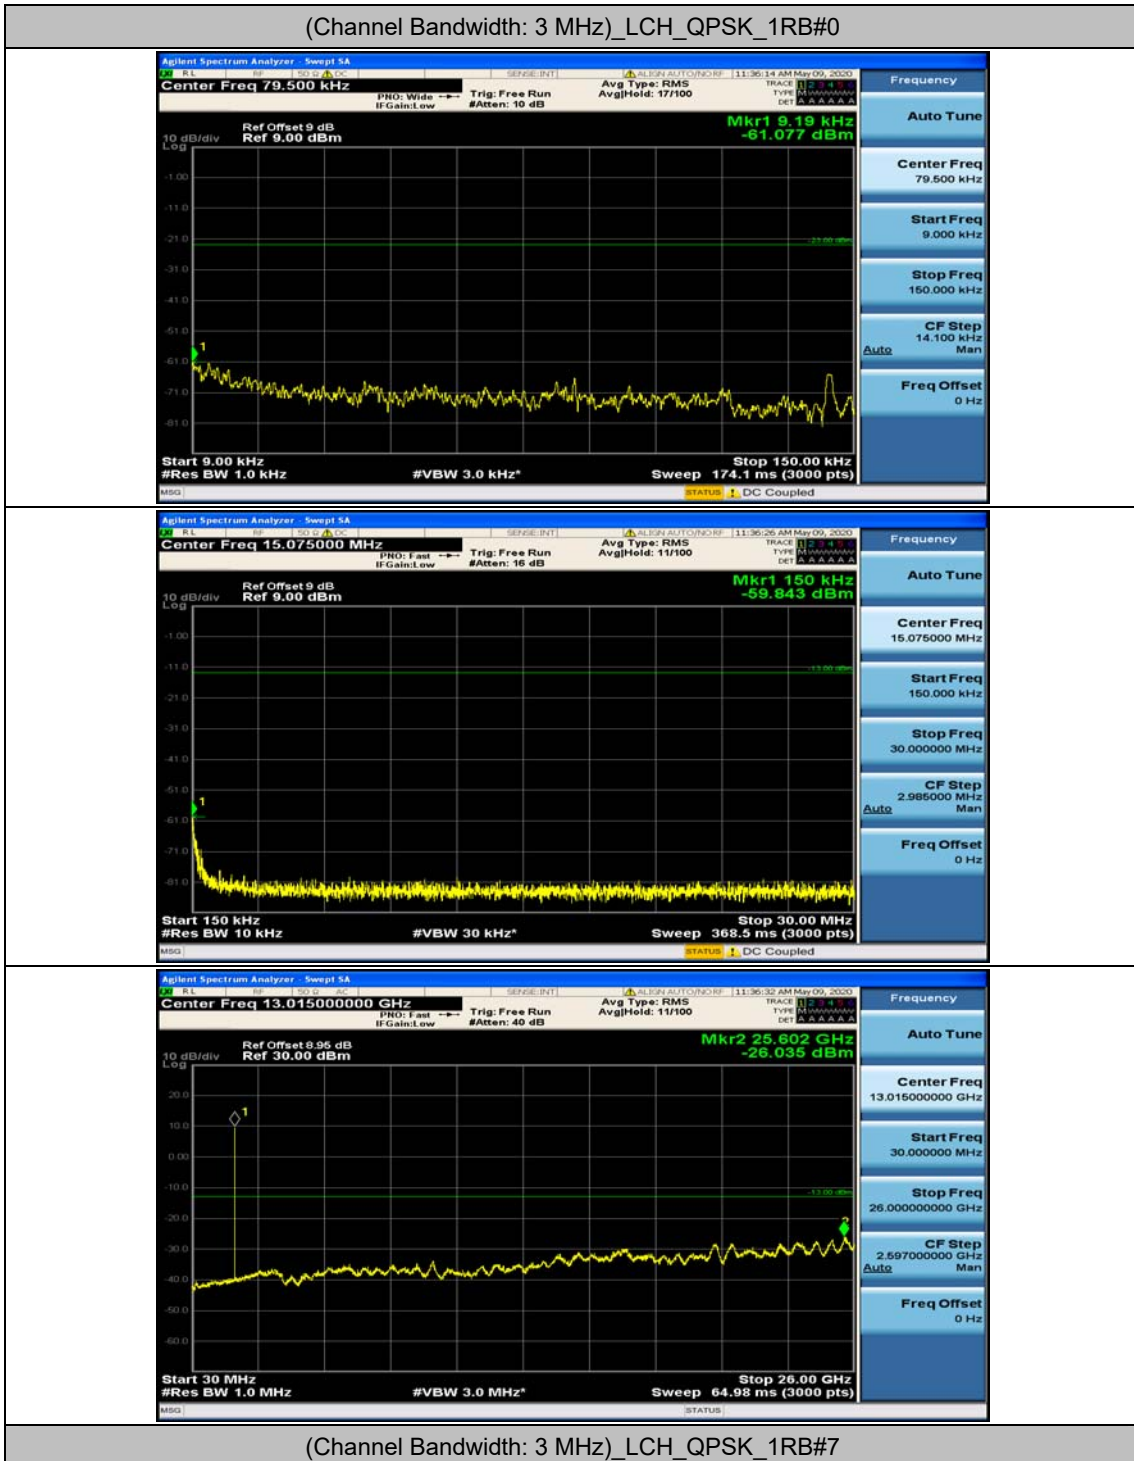

(Channel Bandwidth: 1.4 MHz)_MCH_16QAM_1RB#0

(Channel Bandwidth: 1.4 MHz)_MCH_16QAM_1RB#3

(Channel Bandwidth: 1.4 MHz)_HCH_16QAM_1RB#0

(Channel Bandwidth: 1.4 MHz)_HCH_16QAM_1RB#3

Channel Bandwidth: 3 MHz