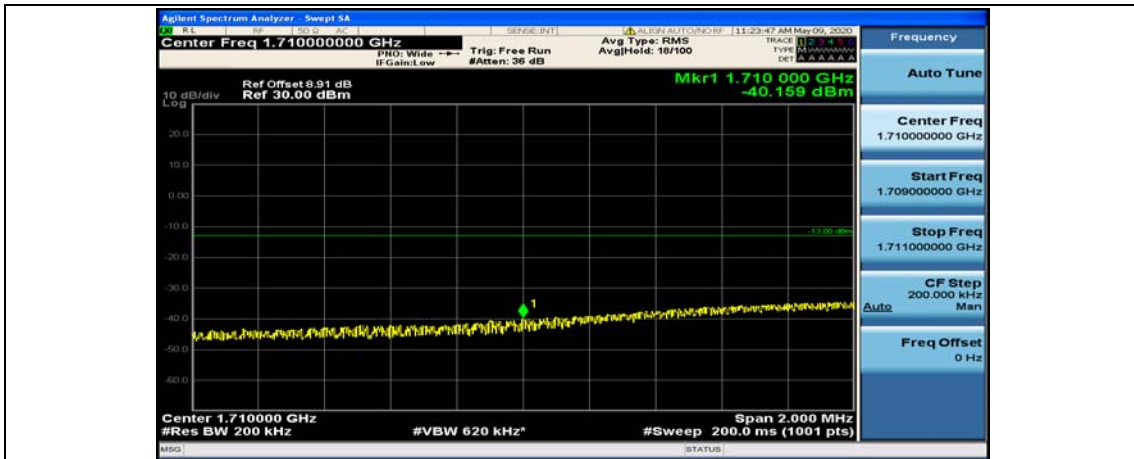

Channel Bandwidth: 20 MHz

(Channel Bandwidth:20 MHz)_LCH_QPSK_1RB#49

(Channel Bandwidth:20 MHz)_LCH_QPSK_1RB#99

(Channel Bandwidth:20 MHz)_LCH_QPSK_50RB#0

(Channel Bandwidth:20 MHz)_LCH_QPSK_50RB#25

(Channel Bandwidth:20 MHz)_LCH_QPSK_50RB#50