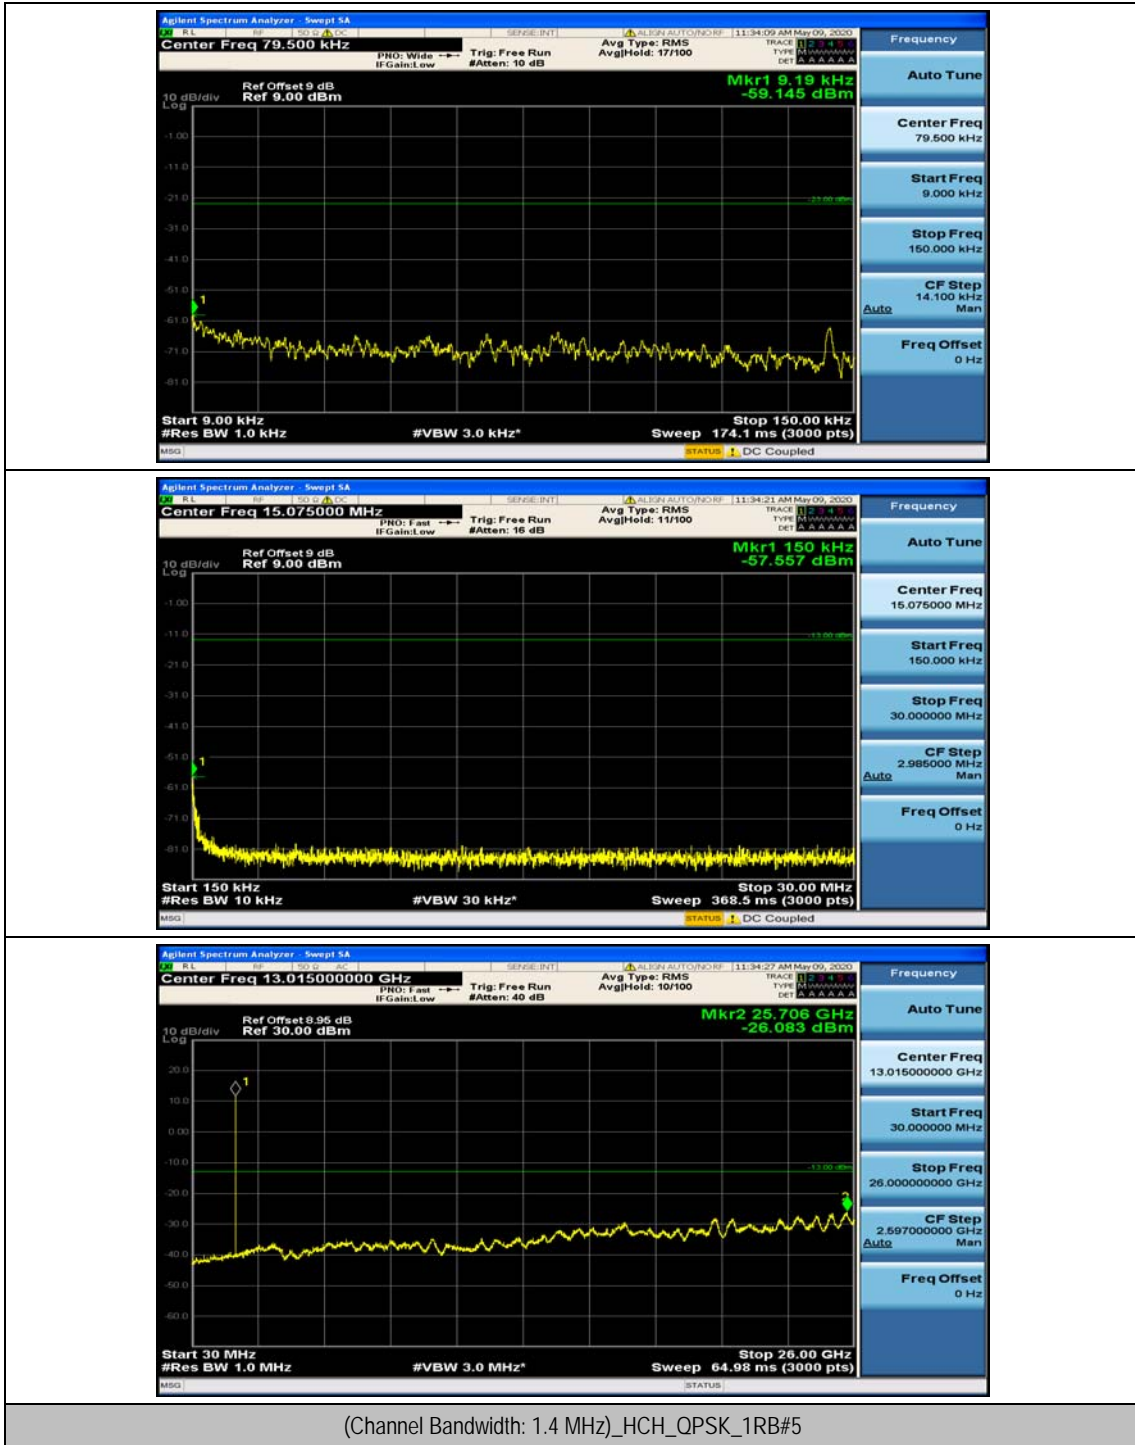

(Channel Bandwidth: 1.4 MHz)_MCH_QPSK_1RB#3

(Channel Bandwidth: 1.4 MHz)_HCH_QPSK_1RB#0

(Channel Bandwidth: 1.4 MHz)_HCH_QPSK_1RB#3

(Channel Bandwidth: 1.4 MHz)_LCH_16QAM_1RB#0

(Channel Bandwidth: 1.4 MHz)_LCH_16QAM_1RB#3