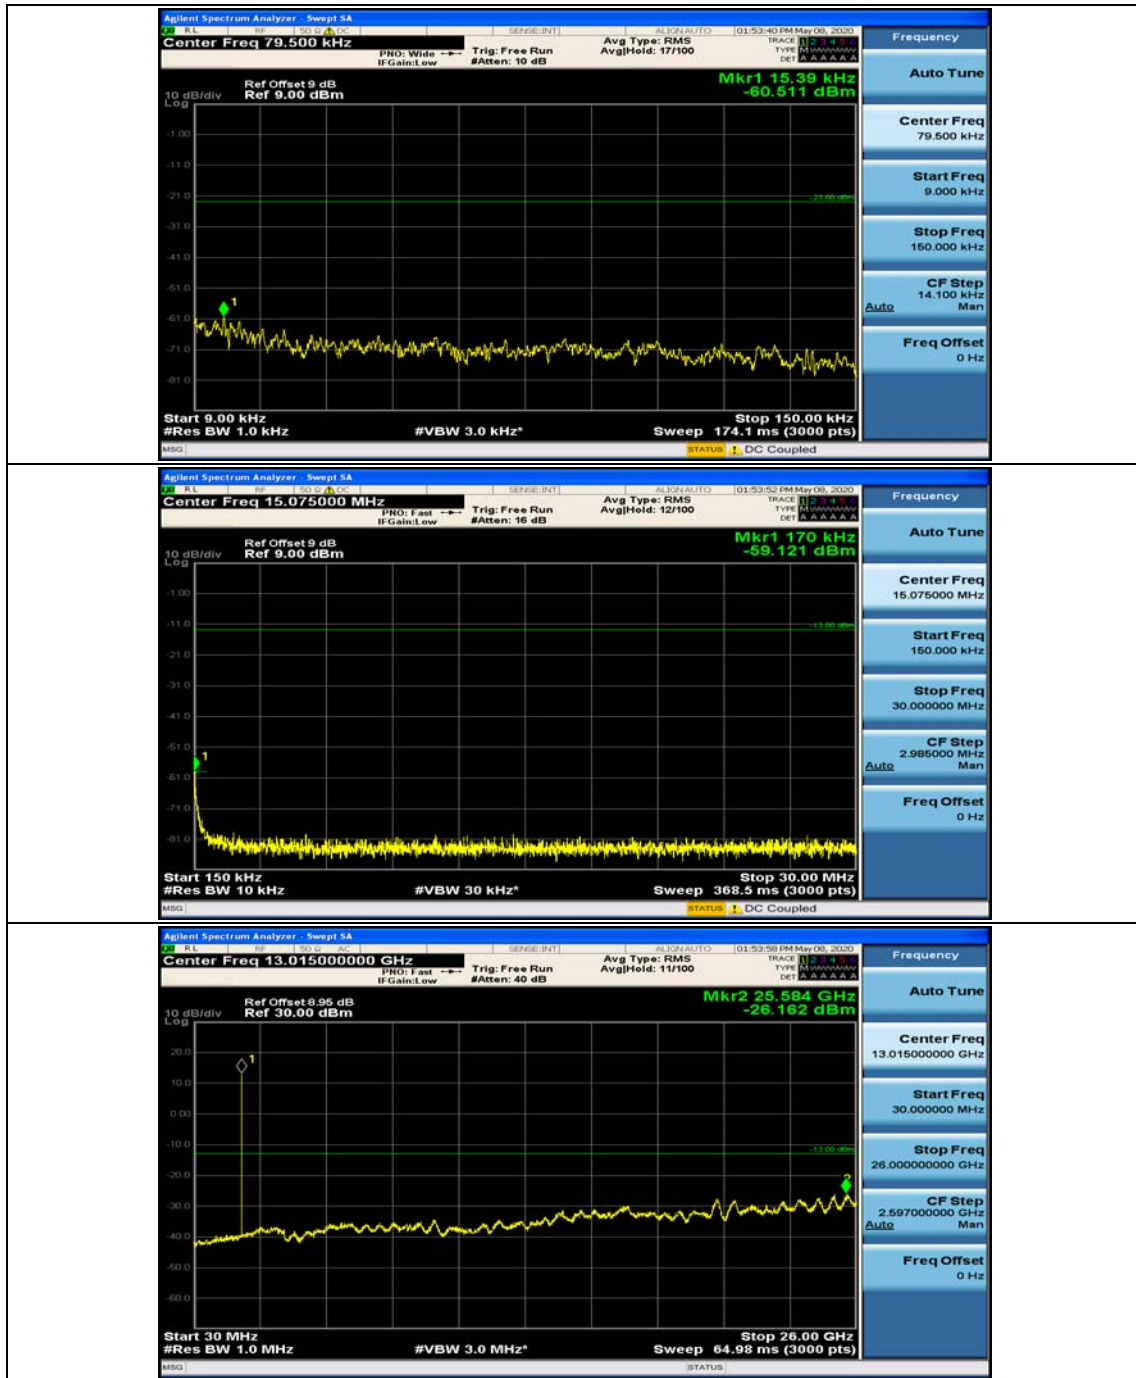

Channel Bandwidth: 10 MHz_MCH_16QAM_1RB#24

Channel Bandwidth: 10 MHz_HCH_16QAM_1RB#0

Channel Bandwidth: 10 MHz_HCH_16QAM_1RB#24

Channel Bandwidth: 15 MHz

(Channel Bandwidth:15 MHz)_MCH_QPSK_1RB#0

(Channel Bandwidth:15 MHz)_MCH_QPSK_1RB#37