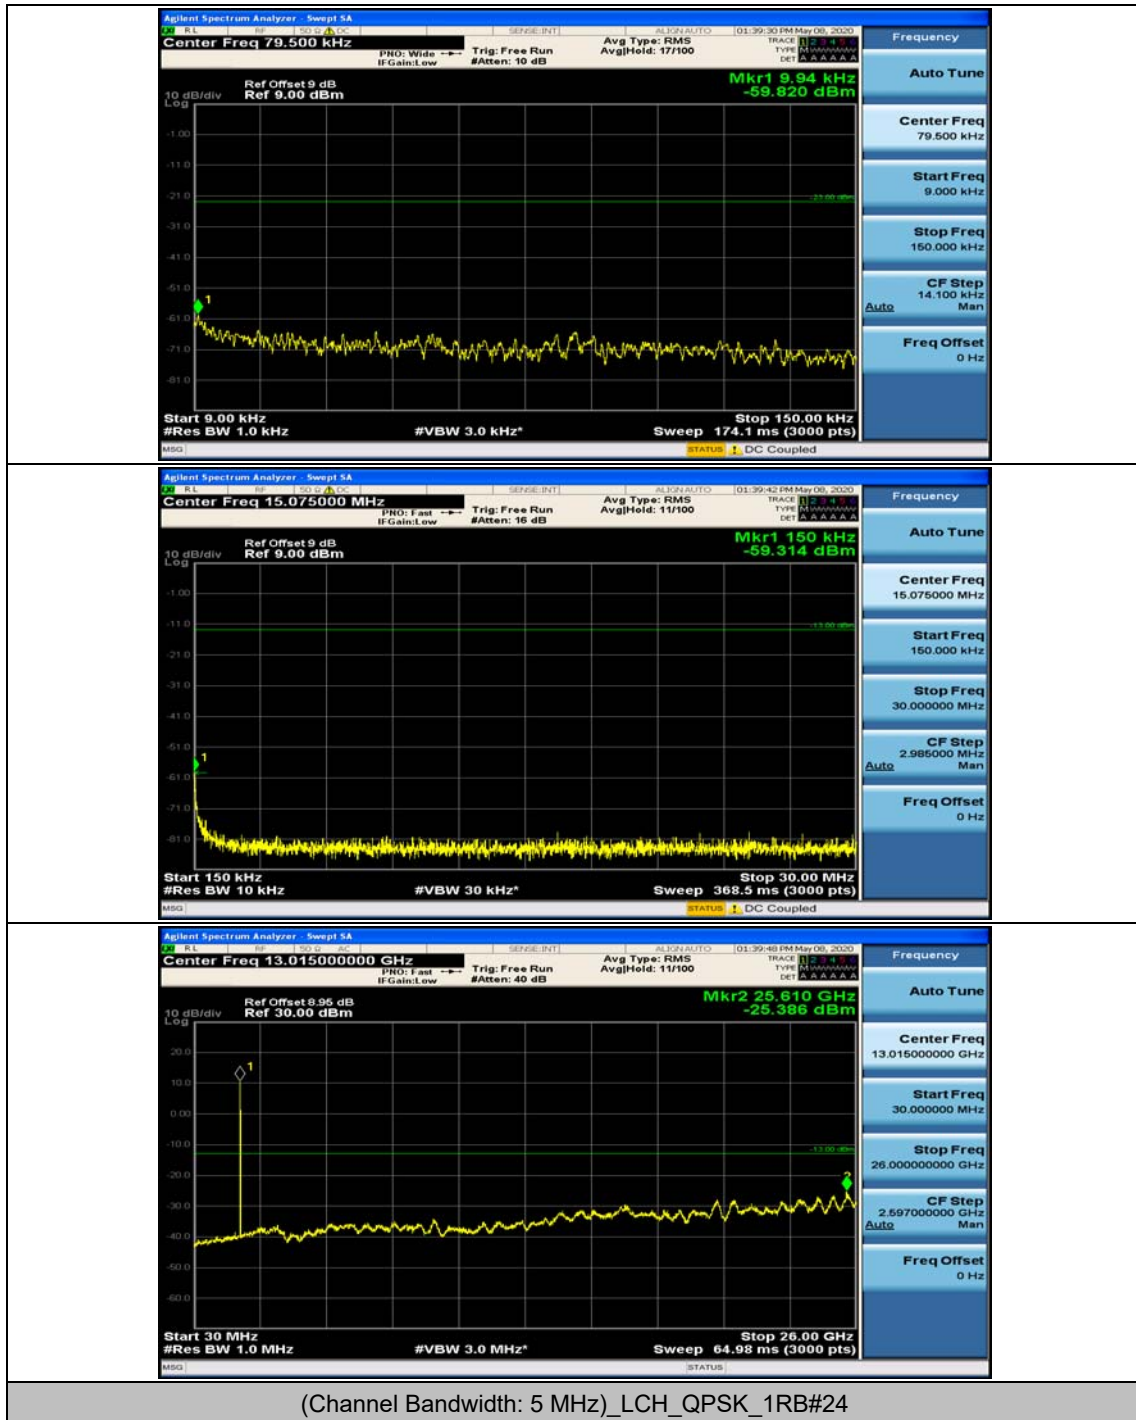

(Channel Bandwidth: 3 MHz)_HCH_16QAM_1RB#0

(Channel Bandwidth: 3 MHz)_HCH_16QAM_1RB#7

Channel Bandwidth: 5 MHz

(Channel Bandwidth: 5 MHz)_MCH_QPSK_1RB#0

(Channel Bandwidth: 5 MHz)_MCH_QPSK_1RB#12

(Channel Bandwidth: 5 MHz)_HCH_QPSK_1RB#0

(Channel Bandwidth: 5 MHz)_HCH_QPSK_1RB#12

(Channel Bandwidth: 5 MHz)_HCH_QPSK_1RB#24

(Channel Bandwidth: 5 MHz)_LCH_16QAM_1RB#0

(Channel Bandwidth: 5 MHz)_LCH_16QAM_1RB#12

(Channel Bandwidth: 5 MHz)_MCH_16QAM_1RB#0