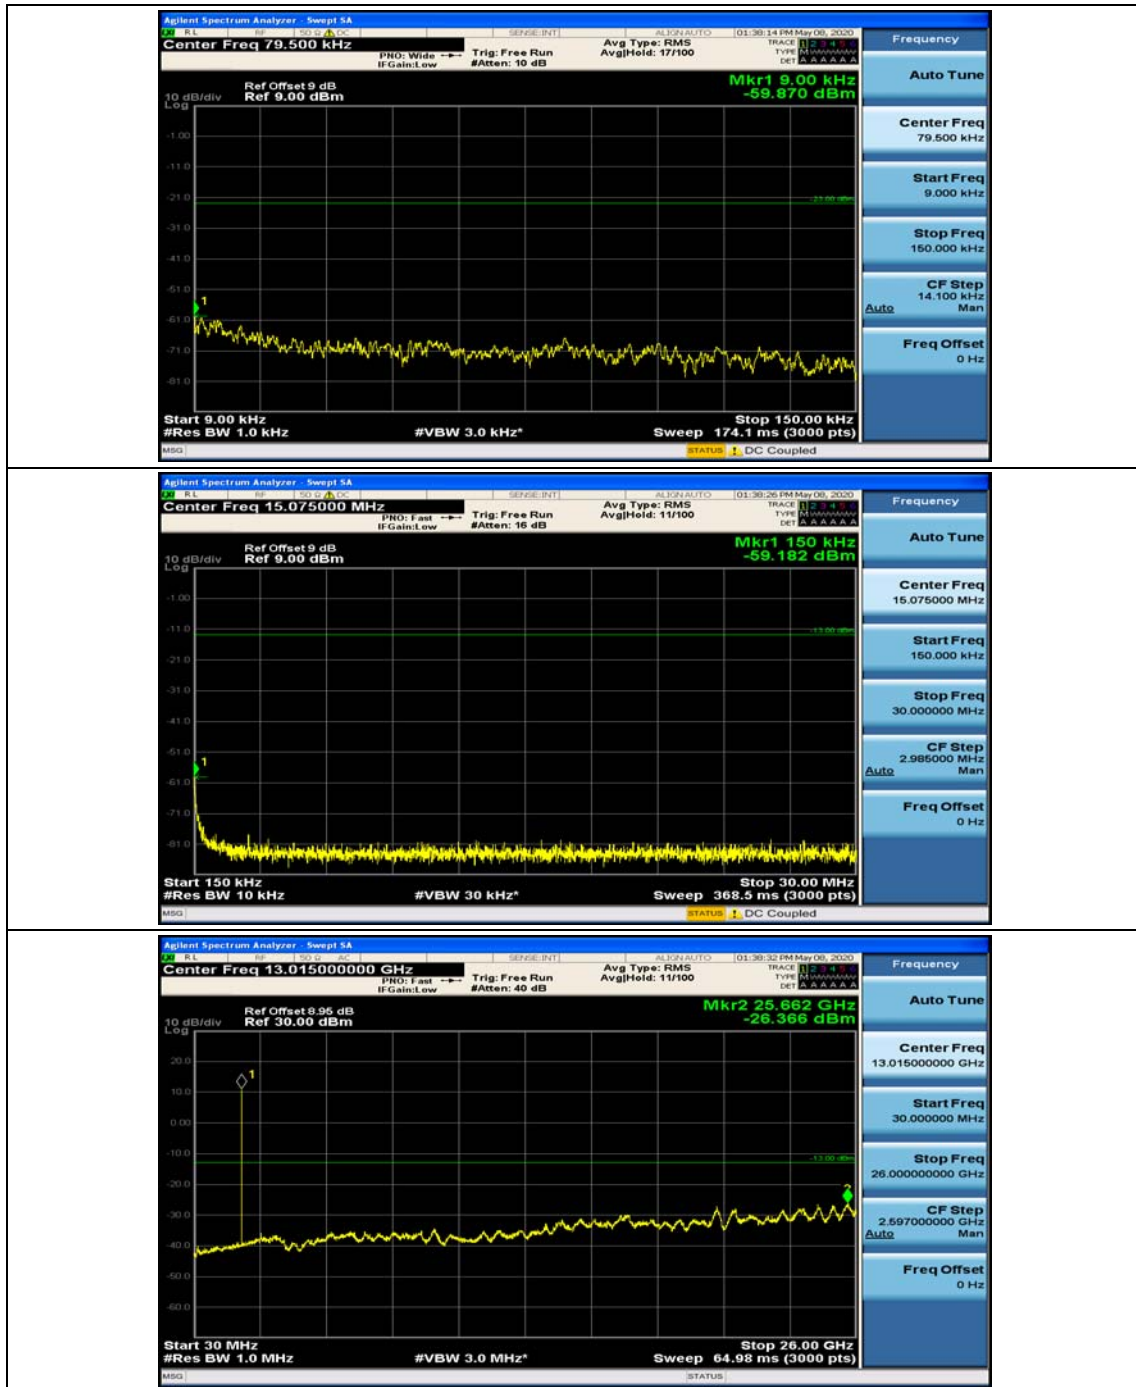

(Channel Bandwidth: 3 MHz)_HCH_16QAM_1RB#0

(Channel Bandwidth: 3 MHz)_HCH_16QAM_1RB#7

Channel Bandwidth: 5 MHz

(Channel Bandwidth: 5 MHz)_MCH_QPSK_1RB#0

(Channel Bandwidth: 5 MHz)_MCH_QPSK_1RB#12

(Channel Bandwidth: 5 MHz)_HCH_QPSK_1RB#0

(Channel Bandwidth: 5 MHz)_HCH_QPSK_1RB#12

(Channel Bandwidth: 5 MHz)_HCH_QPSK_1RB#24

(Channel Bandwidth: 5 MHz)_LCH_16QAM_1RB#0

(Channel Bandwidth: 5 MHz)_LCH_16QAM_1RB#12

(Channel Bandwidth: 5 MHz)_MCH_16QAM_1RB#0