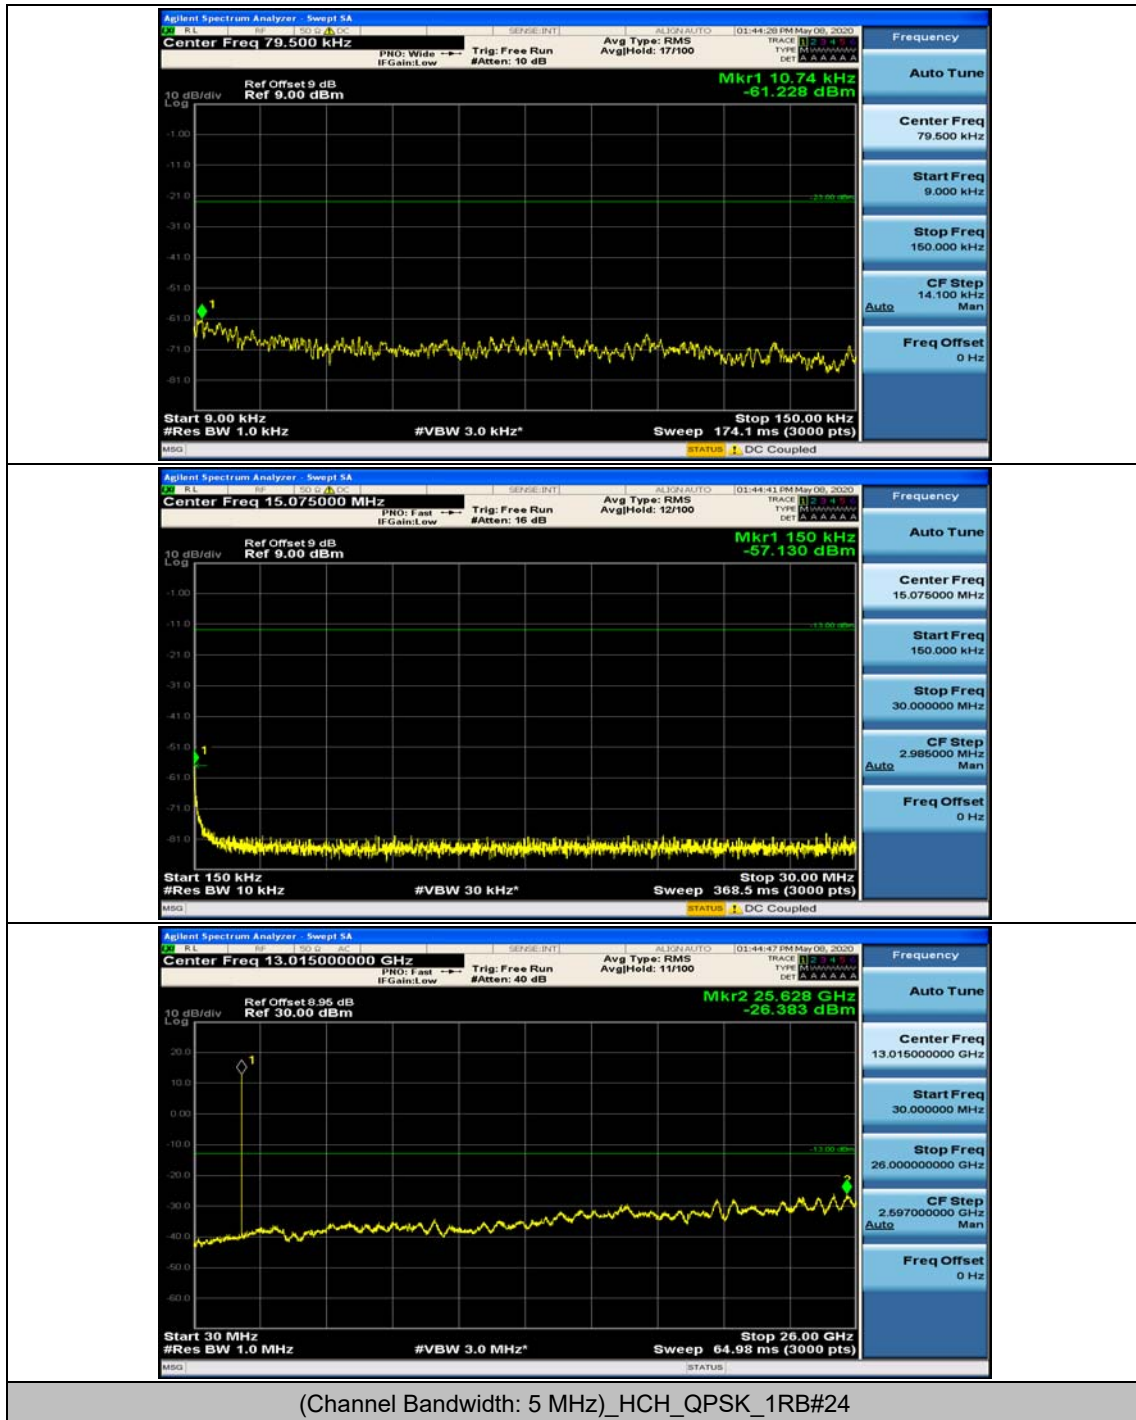

(Channel Bandwidth: 3 MHz)_HCH_16QAM_1RB#0

(Channel Bandwidth: 3 MHz)_HCH_16QAM_1RB#7

Channel Bandwidth: 5 MHz

(Channel Bandwidth: 5 MHz)_MCH_QPSK_1RB#0

(Channel Bandwidth: 5 MHz)_MCH_QPSK_1RB#12

(Channel Bandwidth: 5 MHz)_HCH_QPSK_1RB#0

(Channel Bandwidth: 5 MHz)_HCH_QPSK_1RB#12

(Channel Bandwidth: 5 MHz)_HCH_QPSK_1RB#24

(Channel Bandwidth: 5 MHz)_LCH_16QAM_1RB#0

(Channel Bandwidth: 5 MHz)_LCH_16QAM_1RB#12

(Channel Bandwidth: 5 MHz)_MCH_16QAM_1RB#0