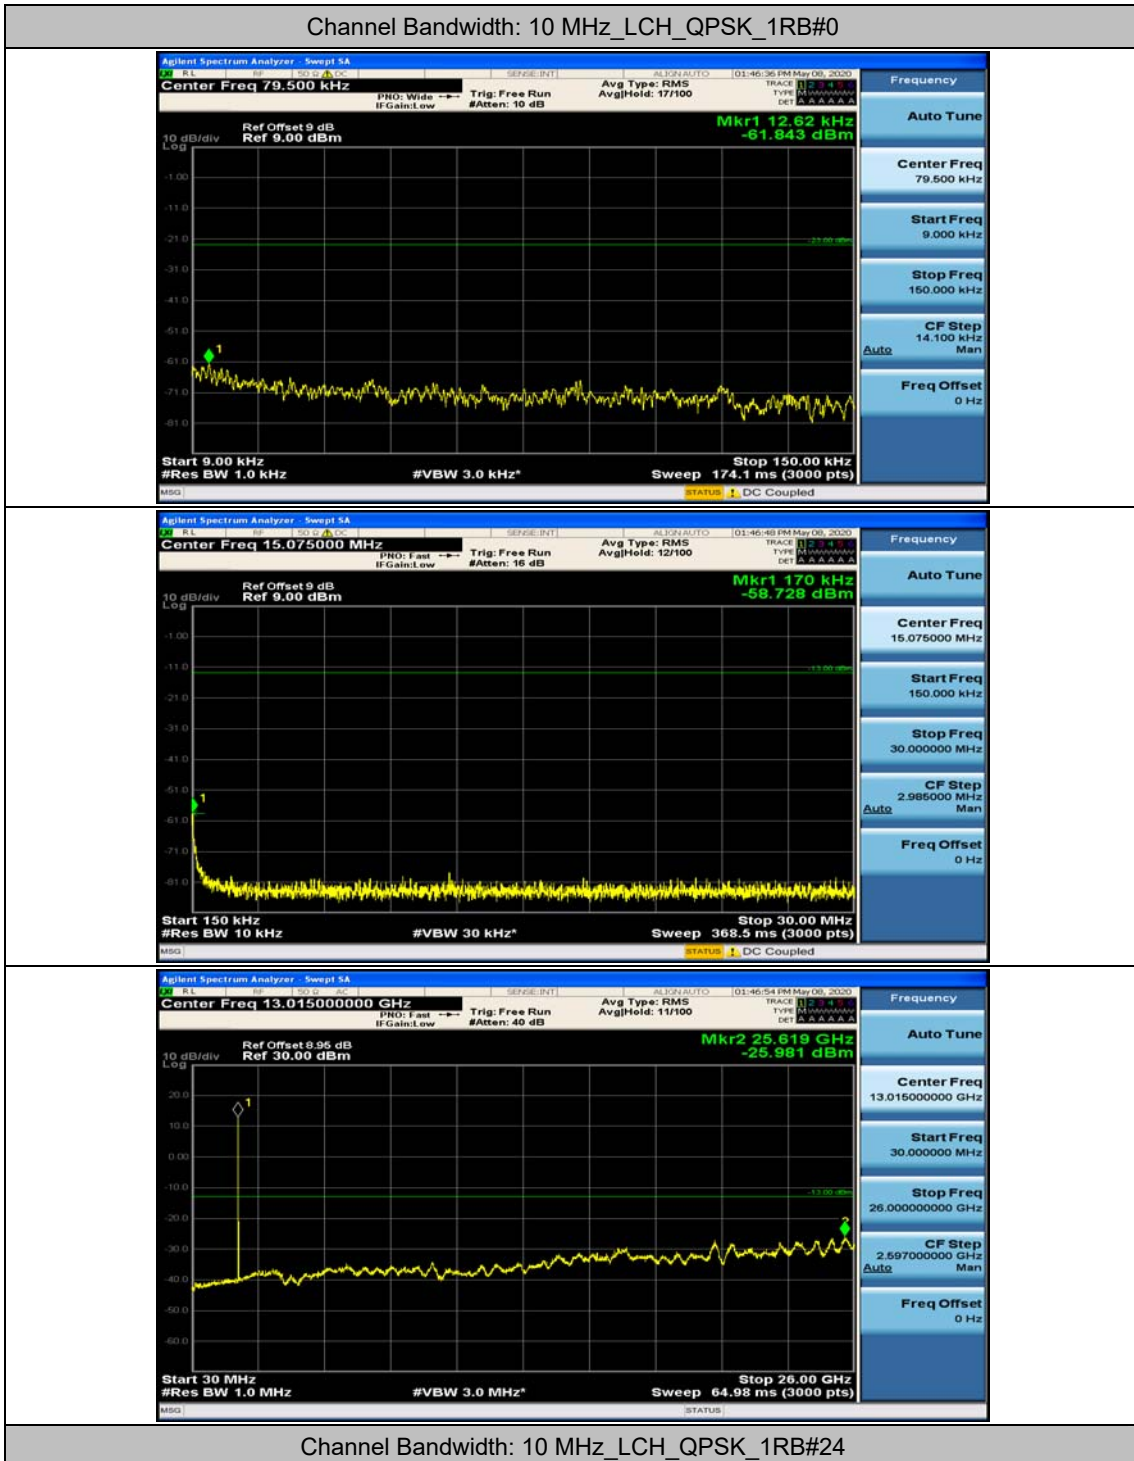

(Channel Bandwidth: 5 MHz)_HCH_QPSK_1RB#12

(Channel Bandwidth: 5 MHz)_HCH_QPSK_1RB#24

(Channel Bandwidth: 5 MHz)_LCH_16QAM_1RB#0

(Channel Bandwidth: 5 MHz)_LCH_16QAM_1RB#12

(Channel Bandwidth: 5 MHz)_MCH_16QAM_1RB#0

(Channel Bandwidth: 5 MHz)_MCH_16QAM_1RB#12

(Channel Bandwidth: 5 MHz)_HCH_16QAM_1RB#0

(Channel Bandwidth: 5 MHz)_HCH_16QAM_1RB#12

Channel Bandwidth: 10 MHz

Channel Bandwidth: 10 MHz_MCH_QPSK_1RB#0

Channel Bandwidth: 10 MHz_MCH_QPSK_1RB#24