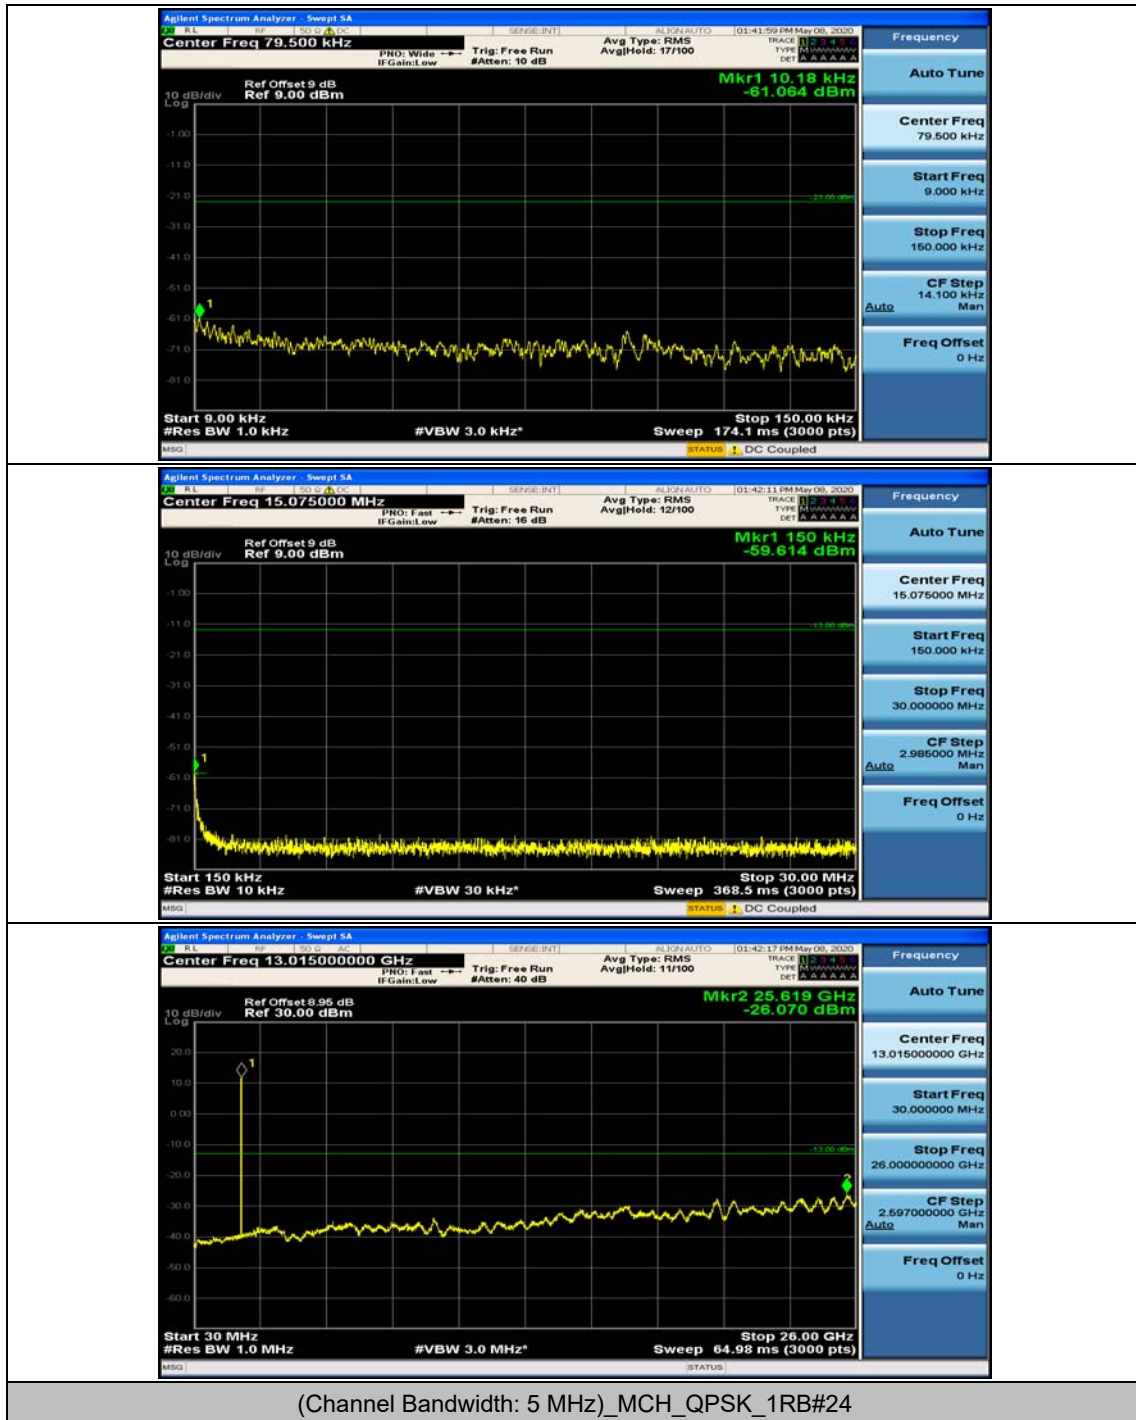

(Channel Bandwidth: 3 MHz)_HCH_16QAM_1RB#0

(Channel Bandwidth: 3 MHz)_HCH_16QAM_1RB#7

Channel Bandwidth: 5 MHz

(Channel Bandwidth: 5 MHz)_MCH_QPSK_1RB#0

(Channel Bandwidth: 5 MHz)_MCH_QPSK_1RB#12

(Channel Bandwidth: 5 MHz)_HCH_QPSK_1RB#0

(Channel Bandwidth: 5 MHz)_HCH_QPSK_1RB#12

(Channel Bandwidth: 5 MHz)_HCH_QPSK_1RB#24

(Channel Bandwidth: 5 MHz)_LCH_16QAM_1RB#0

(Channel Bandwidth: 5 MHz)_LCH_16QAM_1RB#12

(Channel Bandwidth: 5 MHz)_MCH_16QAM_1RB#0