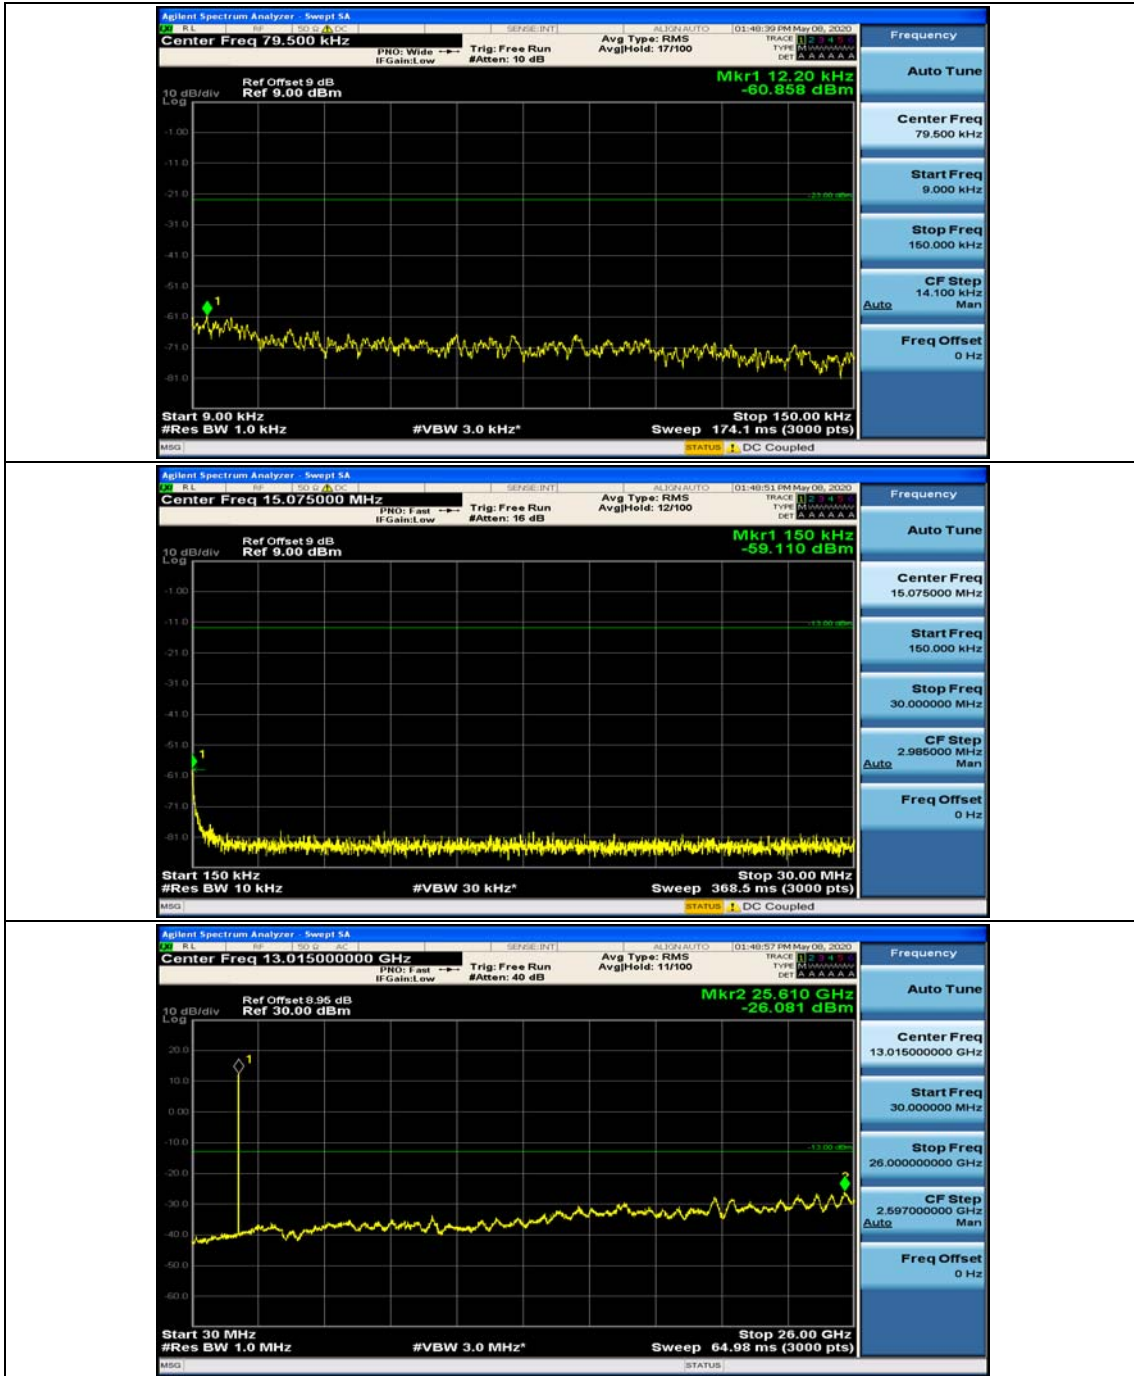

Channel Bandwidth: 10 MHz_HCH_QPSK_1RB#0

Channel Bandwidth: 10 MHz_HCH_QPSK_1RB#24

Channel Bandwidth: 10 MHz_LCH_16QAM_1RB#0

Channel Bandwidth: 10 MHz_LCH_16QAM_1RB#24

Channel Bandwidth: 10 MHz_MCH_16QAM_1RB#0