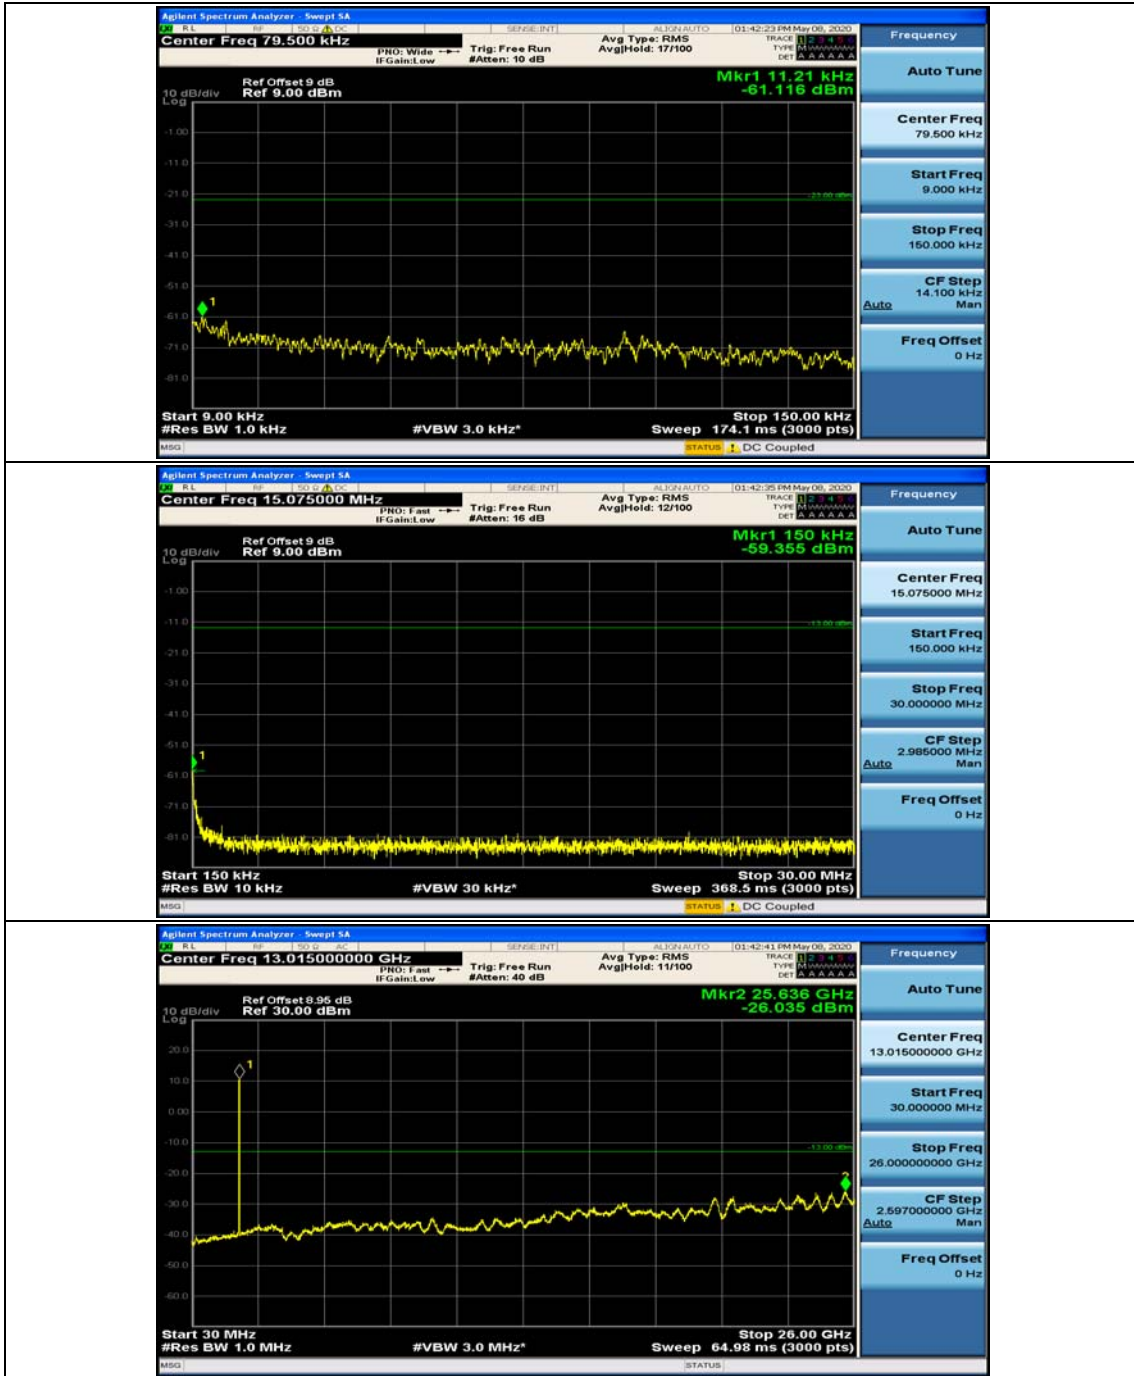

(Channel Bandwidth: 3 MHz)_HCH_16QAM_1RB#0

(Channel Bandwidth: 3 MHz)_HCH_16QAM_1RB#7

Channel Bandwidth: 5 MHz

(Channel Bandwidth: 5 MHz)_MCH_QPSK_1RB#0

(Channel Bandwidth: 5 MHz)_MCH_QPSK_1RB#12

(Channel Bandwidth: 5 MHz)_HCH_QPSK_1RB#0

(Channel Bandwidth: 5 MHz)_HCH_QPSK_1RB#12

(Channel Bandwidth: 5 MHz)_HCH_QPSK_1RB#24

(Channel Bandwidth: 5 MHz)_LCH_16QAM_1RB#0

(Channel Bandwidth: 5 MHz)_LCH_16QAM_1RB#12

(Channel Bandwidth: 5 MHz)_MCH_16QAM_1RB#0