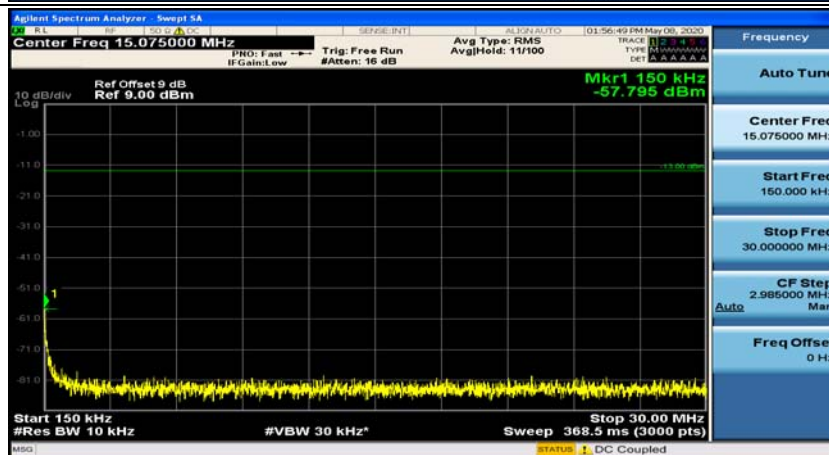

Channel Bandwidth: 10 MHz_MCH_16QAM_1RB#24

Channel Bandwidth: 10 MHz_HCH_16QAM_1RB#0

Channel Bandwidth: 10 MHz_HCH_16QAM_1RB#24

Channel Bandwidth: 15 MHz

(Channel Bandwidth:15 MHz)_MCH_QPSK_1RB#0

(Channel Bandwidth:15 MHz)_MCH_QPSK_1RB#37