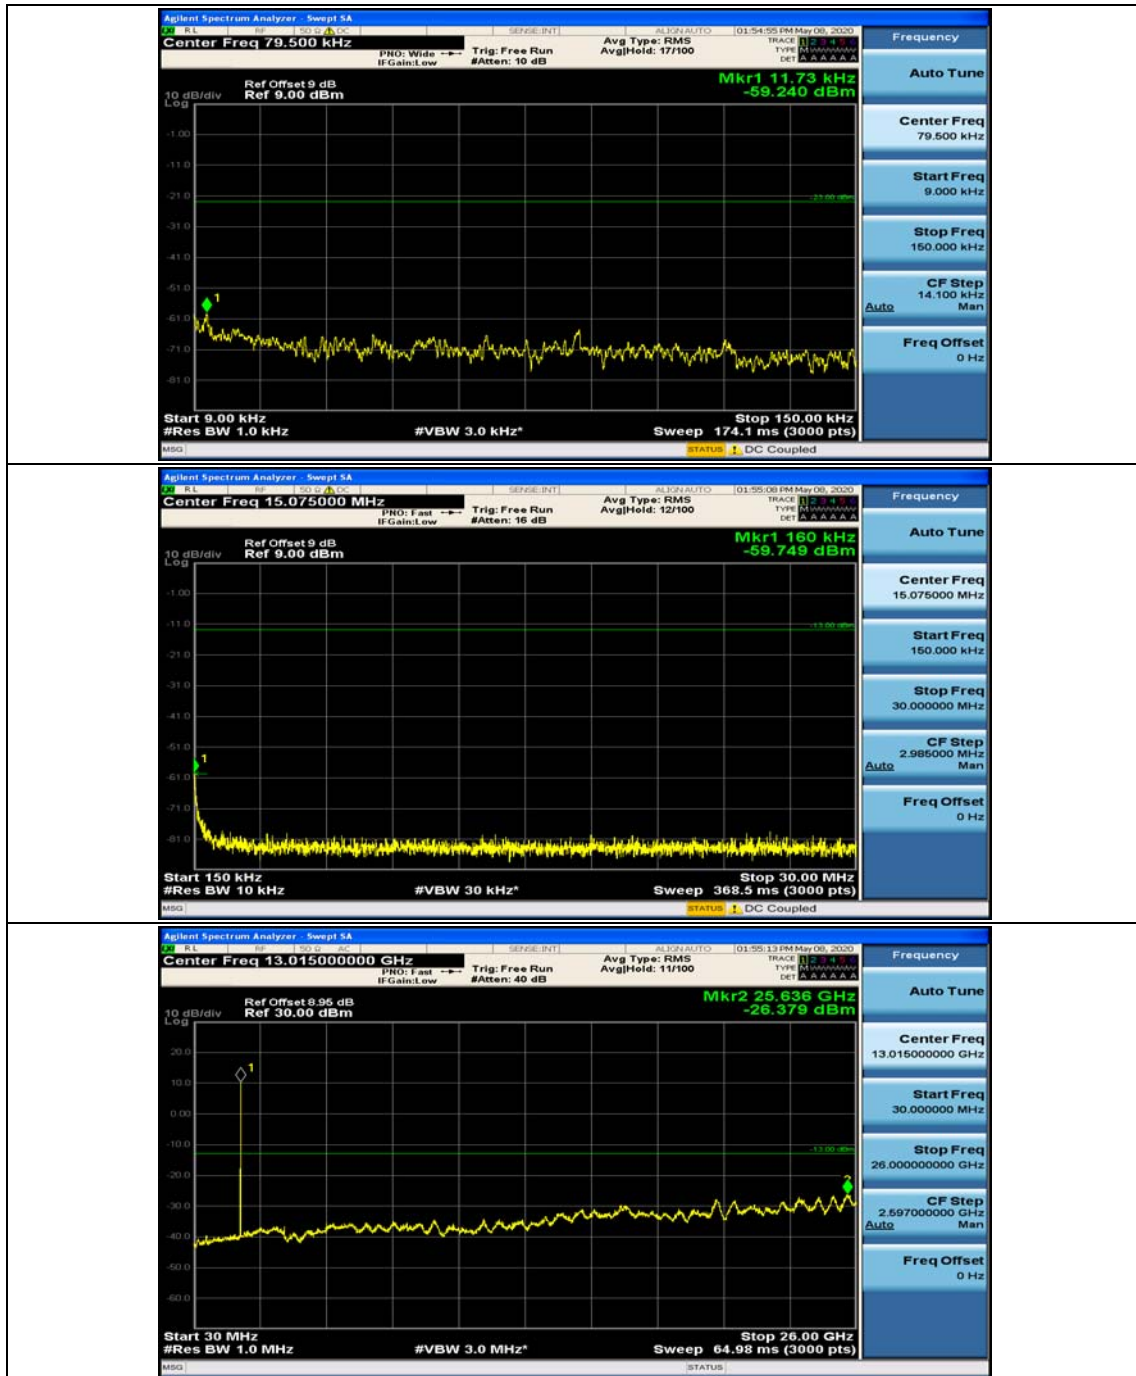

Channel Bandwidth: 10 MHz_MCH_16QAM_1RB#24

Channel Bandwidth: 10 MHz_HCH_16QAM_1RB#0

Channel Bandwidth: 10 MHz_HCH_16QAM_1RB#24

Channel Bandwidth: 15 MHz

(Channel Bandwidth:15 MHz)_MCH_QPSK_1RB#0

(Channel Bandwidth:15 MHz)_MCH_QPSK_1RB#37