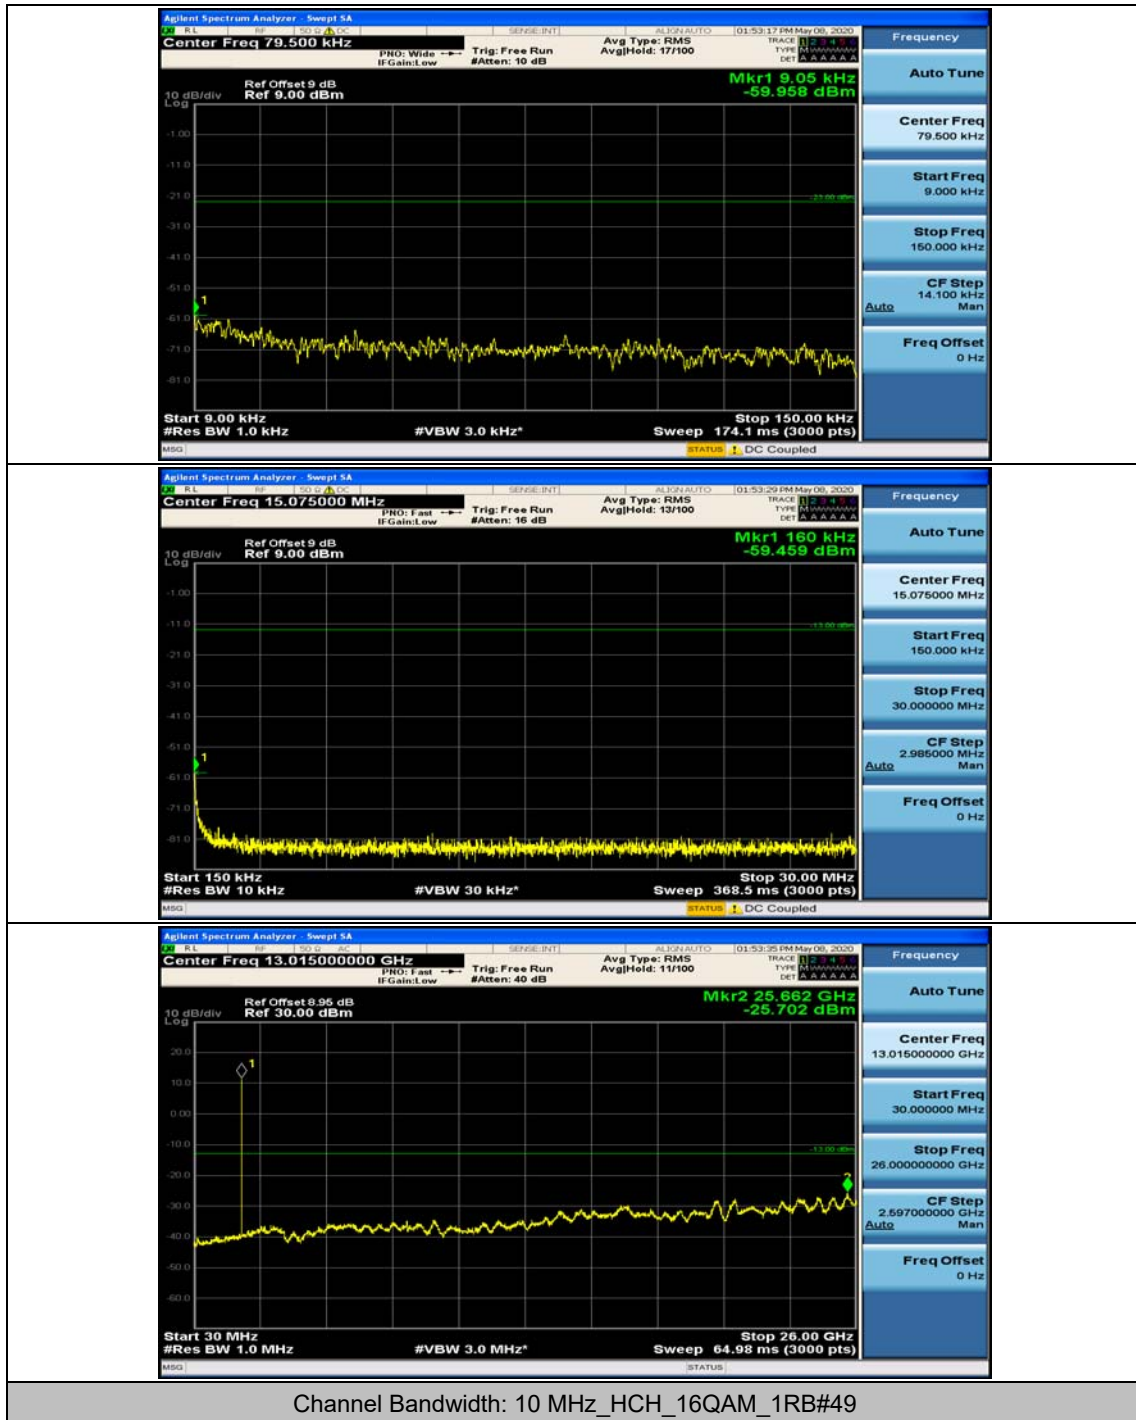

Channel Bandwidth: 10 MHz_MCH_16QAM_1RB#24

Channel Bandwidth: 10 MHz_HCH_16QAM_1RB#0

Channel Bandwidth: 10 MHz_HCH_16QAM_1RB#24

Channel Bandwidth: 15 MHz

(Channel Bandwidth:15 MHz)_MCH_QPSK_1RB#0

(Channel Bandwidth:15 MHz)_MCH_QPSK_1RB#37