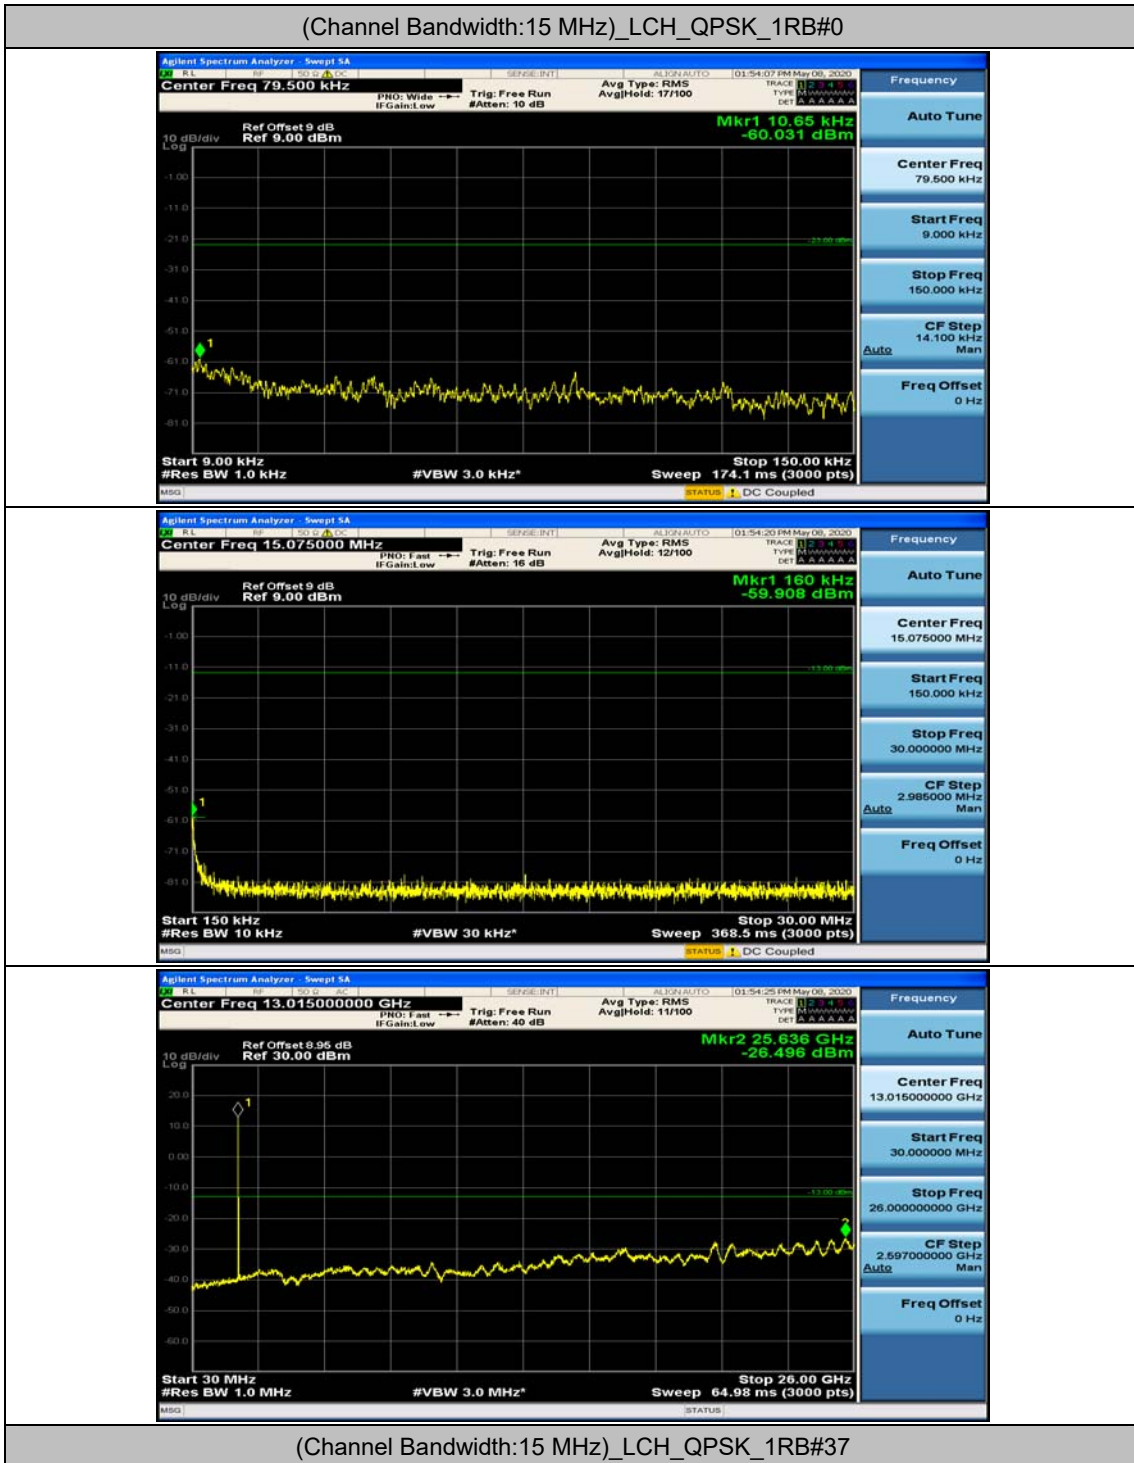

Channel Bandwidth: 10 MHz_MCH_16QAM_1RB#24

Channel Bandwidth: 10 MHz_HCH_16QAM_1RB#0

Channel Bandwidth: 10 MHz_HCH_16QAM_1RB#24

Channel Bandwidth: 15 MHz

(Channel Bandwidth:15 MHz)_MCH_QPSK_1RB#0

(Channel Bandwidth:15 MHz)_MCH_QPSK_1RB#37