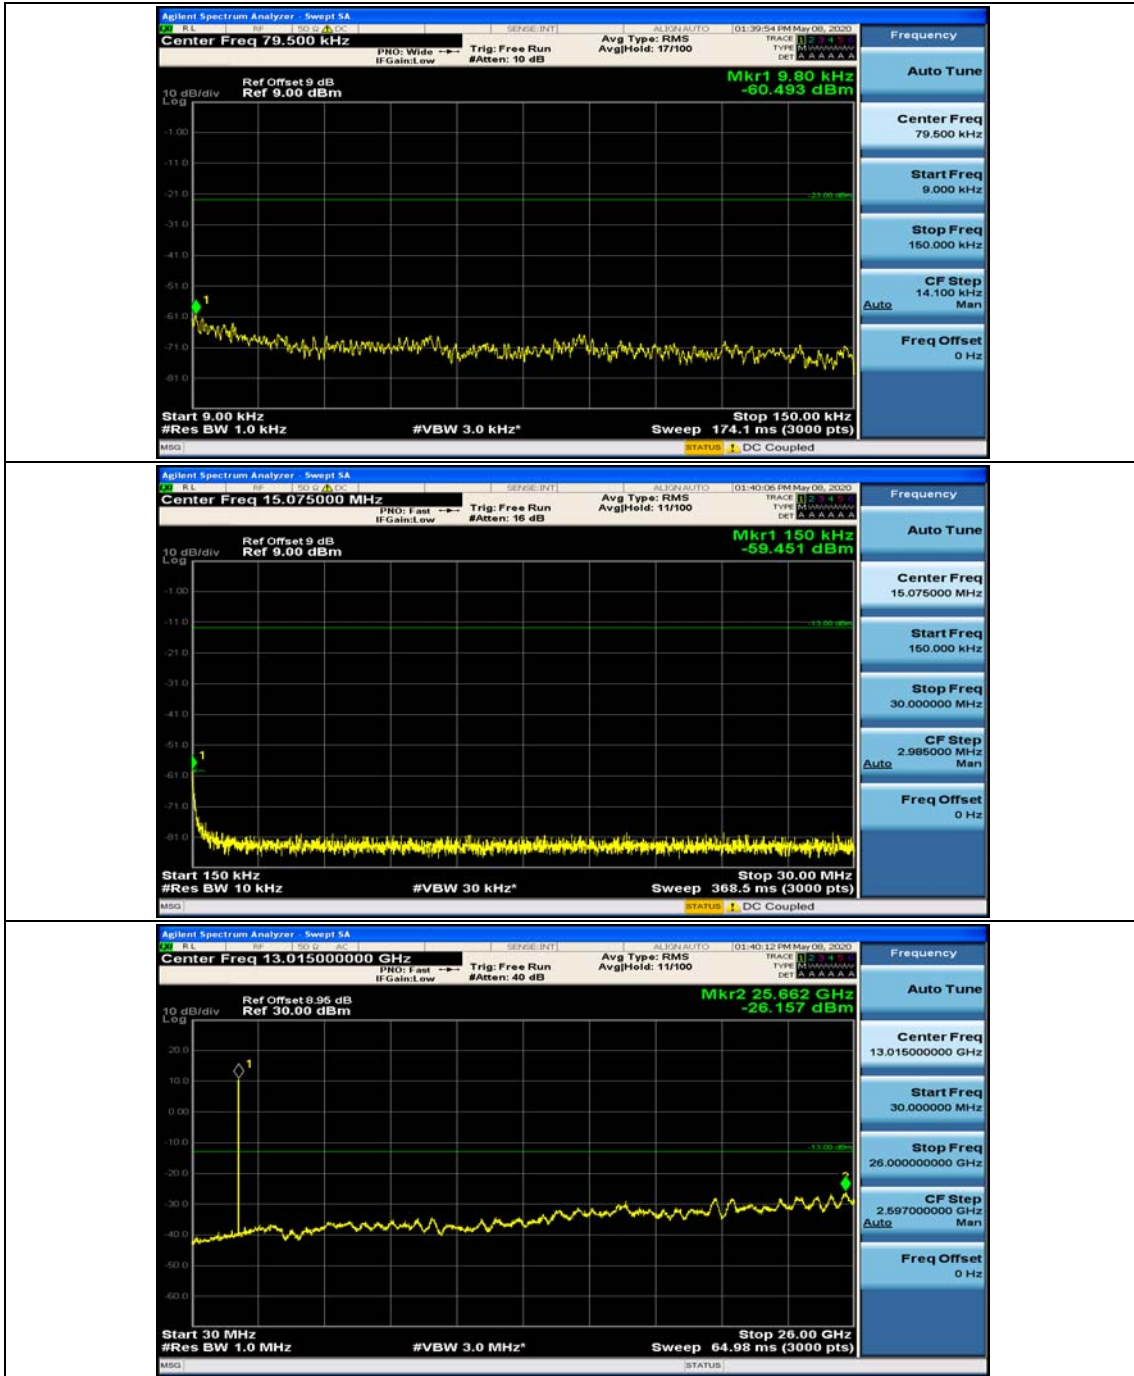

(Channel Bandwidth: 3 MHz)_HCH_16QAM_1RB#0

(Channel Bandwidth: 3 MHz)_HCH_16QAM_1RB#7

Channel Bandwidth: 5 MHz

(Channel Bandwidth: 5 MHz)_MCH_QPSK_1RB#0

(Channel Bandwidth: 5 MHz)_MCH_QPSK_1RB#12

(Channel Bandwidth: 5 MHz)_HCH_QPSK_1RB#0

(Channel Bandwidth: 5 MHz)_HCH_QPSK_1RB#12

(Channel Bandwidth: 5 MHz)_HCH_QPSK_1RB#24

(Channel Bandwidth: 5 MHz)_LCH_16QAM_1RB#0

(Channel Bandwidth: 5 MHz)_LCH_16QAM_1RB#12

(Channel Bandwidth: 5 MHz)_MCH_16QAM_1RB#0