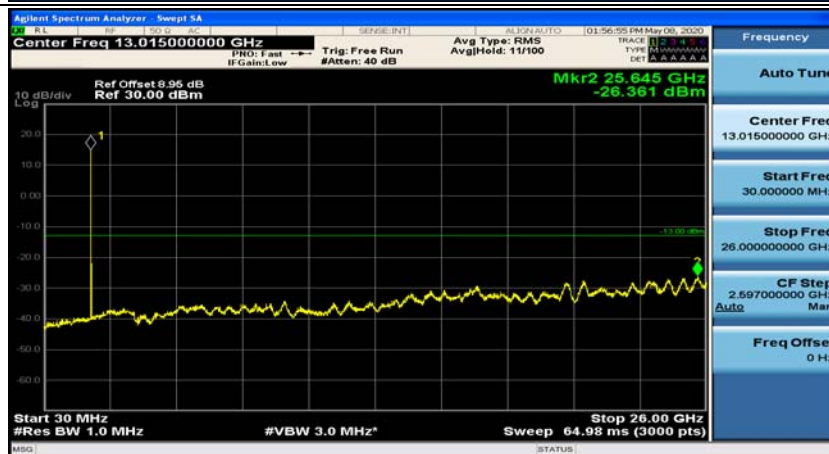

Channel Bandwidth: 10 MHz_MCH_16QAM_1RB#24

Channel Bandwidth: 10 MHz_HCH_16QAM_1RB#0

Channel Bandwidth: 10 MHz_HCH_16QAM_1RB#24

Channel Bandwidth: 15 MHz

(Channel Bandwidth:15 MHz)_MCH_QPSK_1RB#0

(Channel Bandwidth:15 MHz)_MCH_QPSK_1RB#37