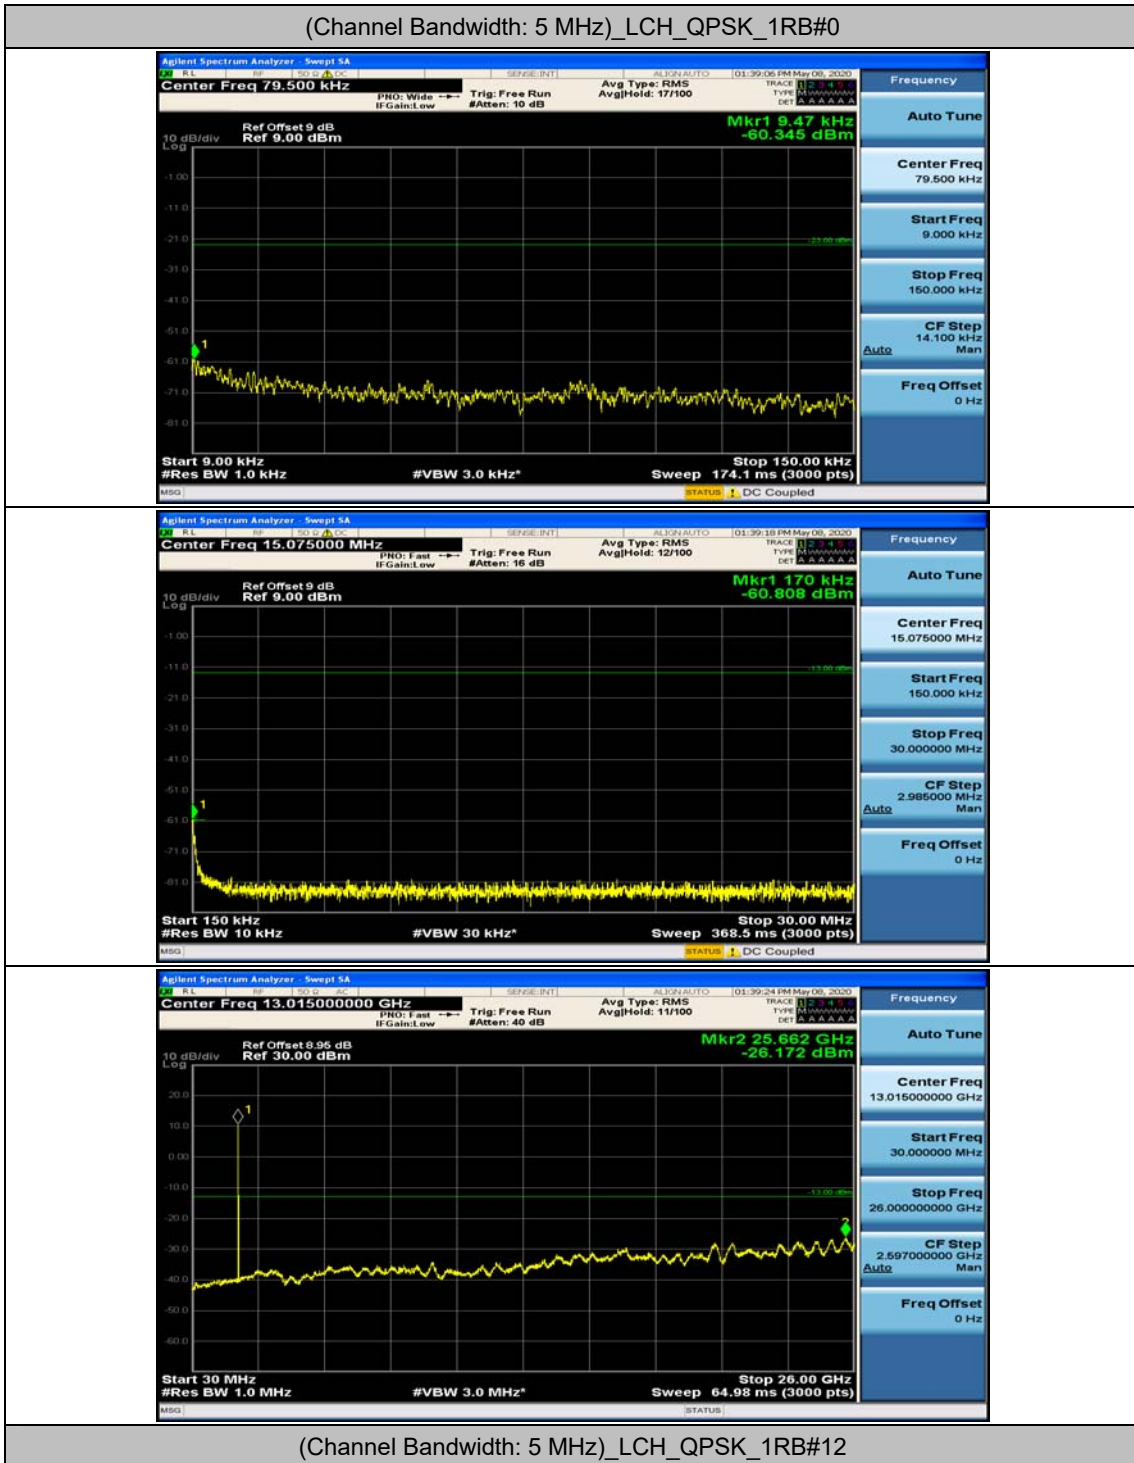

(Channel Bandwidth: 3 MHz)_HCH_16QAM_1RB#0

(Channel Bandwidth: 3 MHz)_HCH_16QAM_1RB#7

Channel Bandwidth: 5 MHz

(Channel Bandwidth: 5 MHz)_MCH_QPSK_1RB#0

(Channel Bandwidth: 5 MHz)_MCH_QPSK_1RB#12

(Channel Bandwidth: 5 MHz)_HCH_QPSK_1RB#0

(Channel Bandwidth: 5 MHz)_HCH_QPSK_1RB#12

(Channel Bandwidth: 5 MHz)_HCH_QPSK_1RB#24

(Channel Bandwidth: 5 MHz)_LCH_16QAM_1RB#0

(Channel Bandwidth: 5 MHz)_LCH_16QAM_1RB#12

(Channel Bandwidth: 5 MHz)_MCH_16QAM_1RB#0