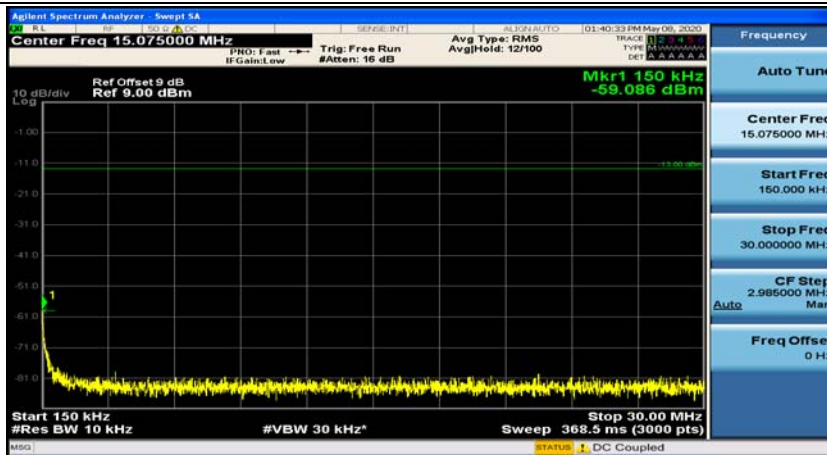

(Channel Bandwidth: 5 MHz)_HCH_QPSK_1RB#12

(Channel Bandwidth: 5 MHz)_HCH_QPSK_1RB#24

(Channel Bandwidth: 5 MHz)_LCH_16QAM_1RB#0

(Channel Bandwidth: 5 MHz)_LCH_16QAM_1RB#12

(Channel Bandwidth: 5 MHz)_MCH_16QAM_1RB#0