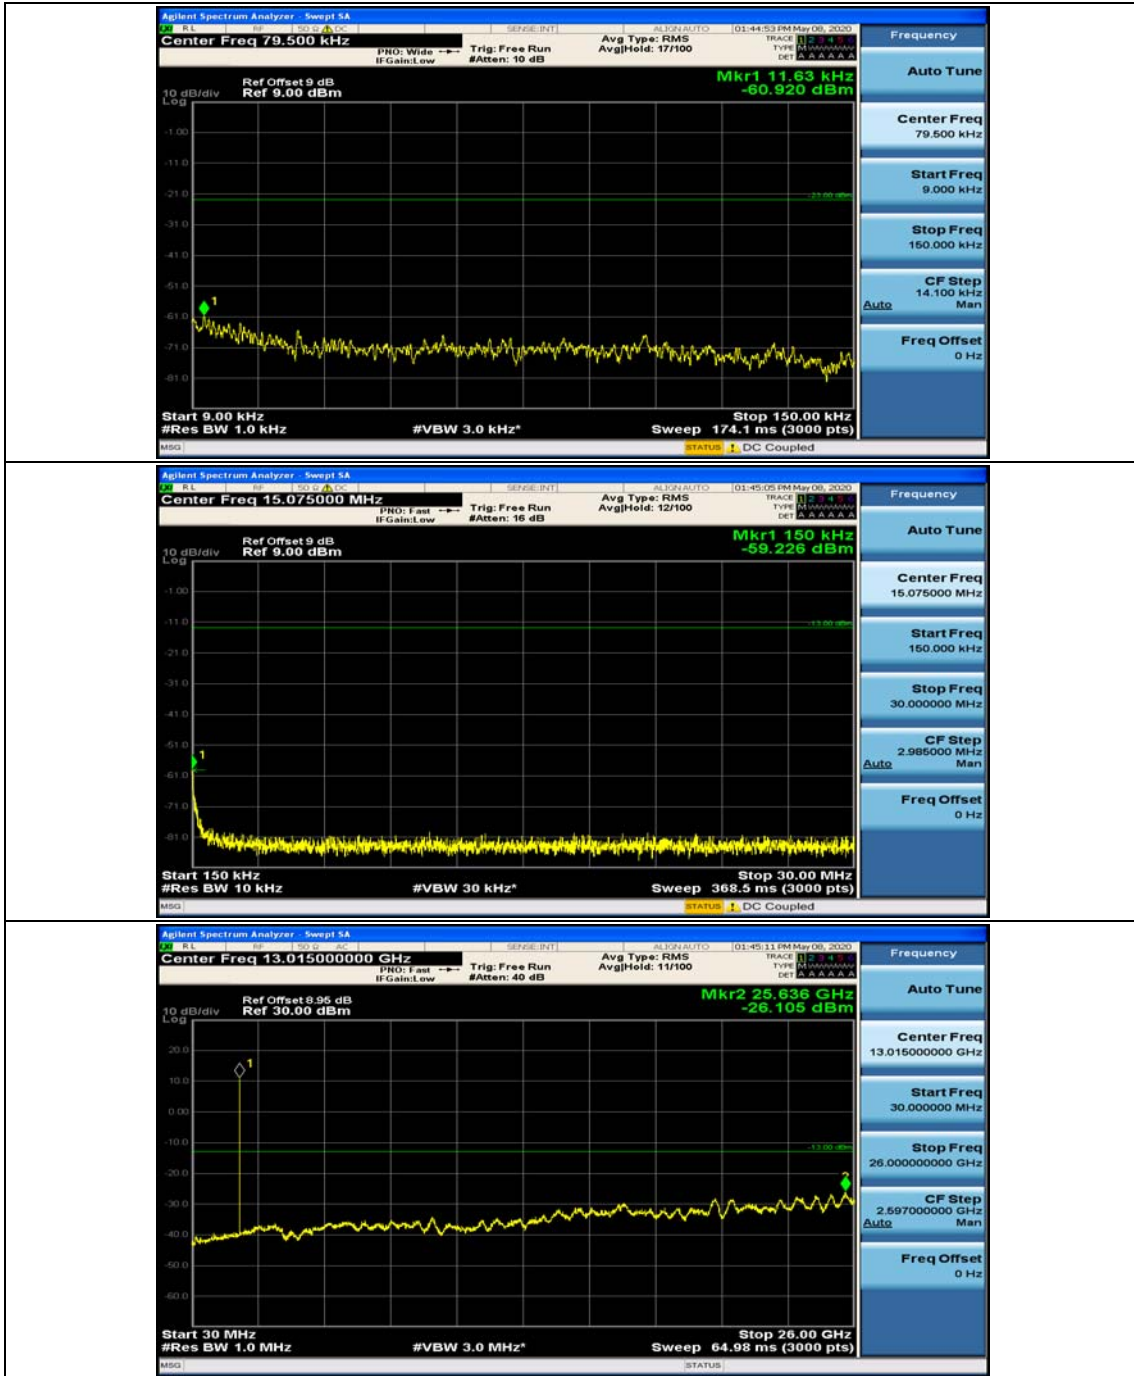

(Channel Bandwidth: 3 MHz)_HCH_16QAM_1RB#0

(Channel Bandwidth: 3 MHz)_HCH_16QAM_1RB#7

Channel Bandwidth: 5 MHz

(Channel Bandwidth: 5 MHz)_MCH_QPSK_1RB#0

(Channel Bandwidth: 5 MHz)_MCH_QPSK_1RB#12

(Channel Bandwidth: 5 MHz)_HCH_QPSK_1RB#0

(Channel Bandwidth: 5 MHz)_HCH_QPSK_1RB#12

(Channel Bandwidth: 5 MHz)_HCH_QPSK_1RB#24

(Channel Bandwidth: 5 MHz)_LCH_16QAM_1RB#0

(Channel Bandwidth: 5 MHz)_LCH_16QAM_1RB#12

(Channel Bandwidth: 5 MHz)_MCH_16QAM_1RB#0