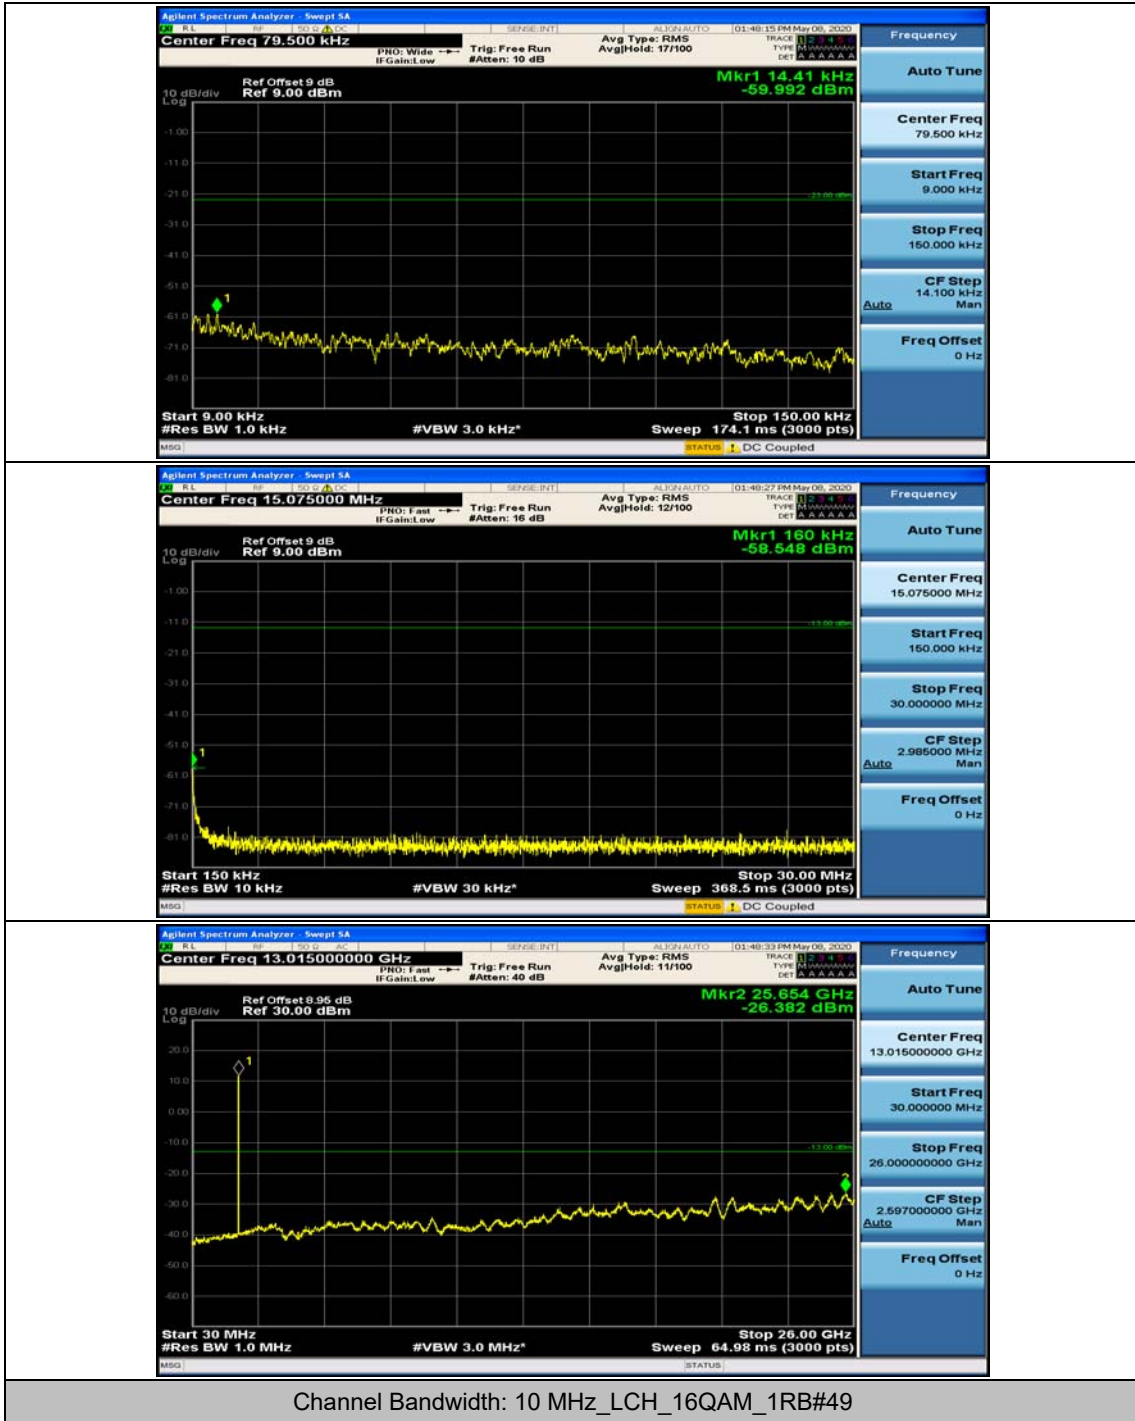

Channel Bandwidth: 10 MHz_HCH_QPSK_1RB#0

Channel Bandwidth: 10 MHz_HCH_QPSK_1RB#24

Channel Bandwidth: 10 MHz_LCH_16QAM_1RB#0

Channel Bandwidth: 10 MHz_LCH_16QAM_1RB#24

Channel Bandwidth: 10 MHz_MCH_16QAM_1RB#0