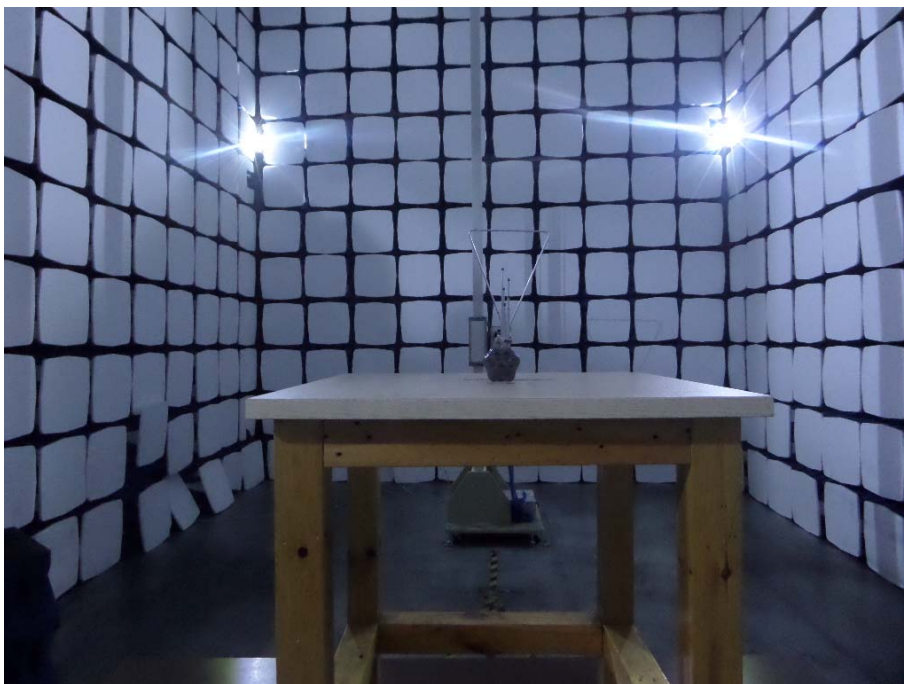

EXHIBIT 4 - TEST SETUP PHOTOGRAPHS

Spurious Radiation Test Setup (9kHz to 30MHz)

Spurious Radiation Test Setup (30MHz to 1G)

Spurious Radiation Test Setup (Above1G)

Extreme Condition Test Setup

Mobile Communication Test Setup