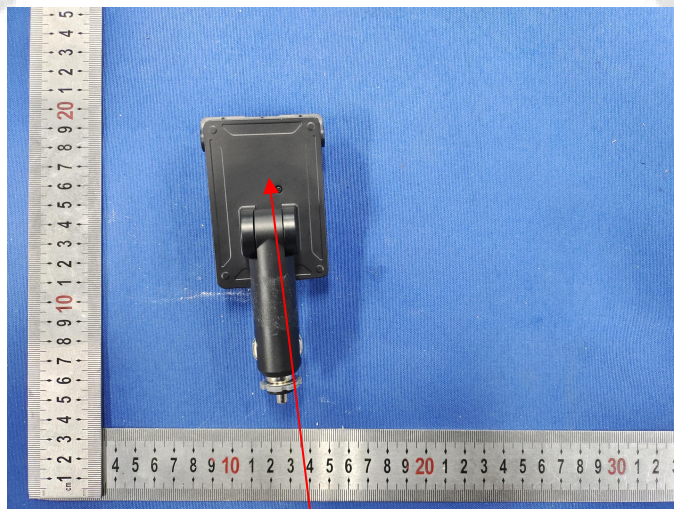

FCC ID Label Information

Label location:

Product Name: Car Bluetooth FM transmitter

Model: MT01

FCC ID: 2AJ5B-MT01