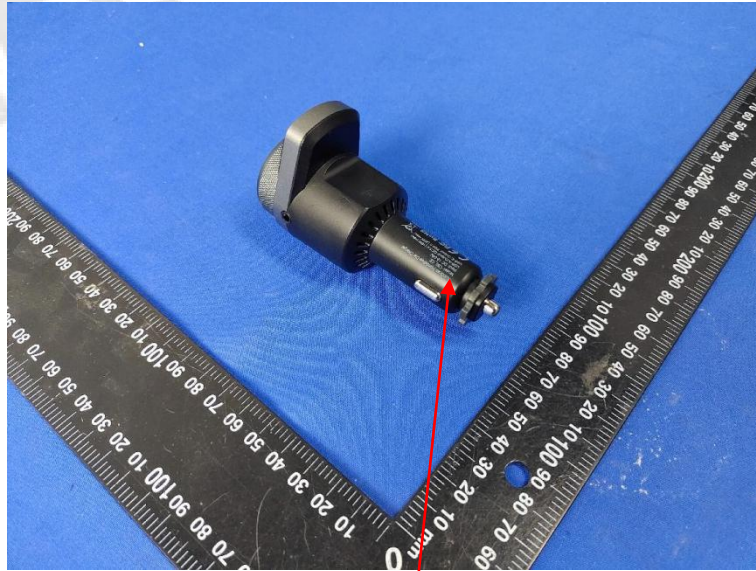

## FCC-ID Label Information

Car FM transmitter  
Model: C80  
FCC ID: 2AJ5B-C80