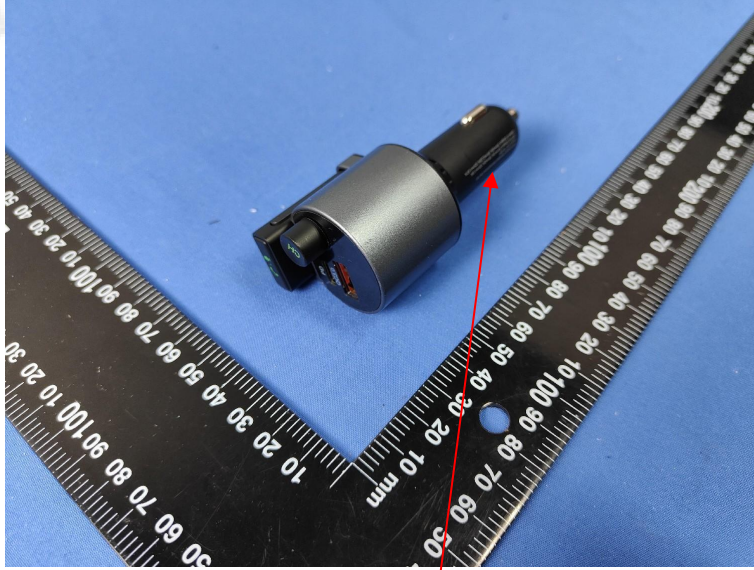

## FCC-ID Label Information

### 1. Label location:

**Car Bluetooth FM transmitter**

Model: BTM01

FCC ID: 2AJ5B-BTM01