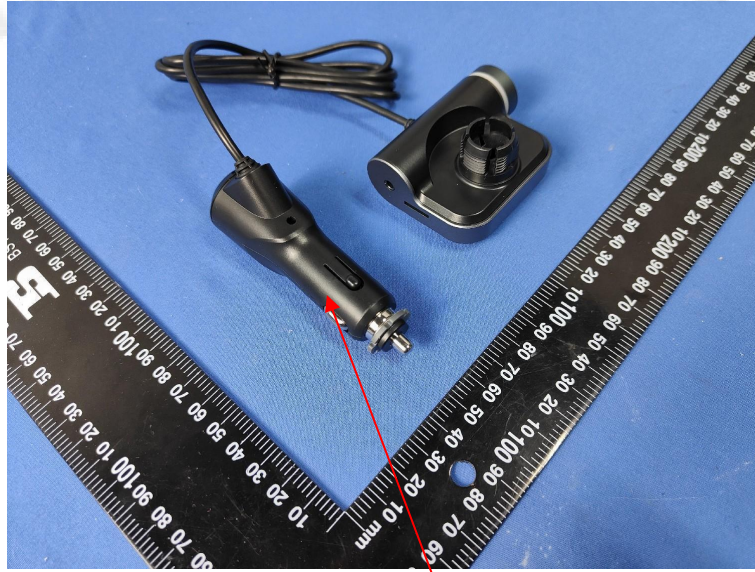

FCC-ID Label Information

1. Label location:

Car Bluetooth FM transmitter

Model: BT97

FCC ID: 2AJ5B-BT97