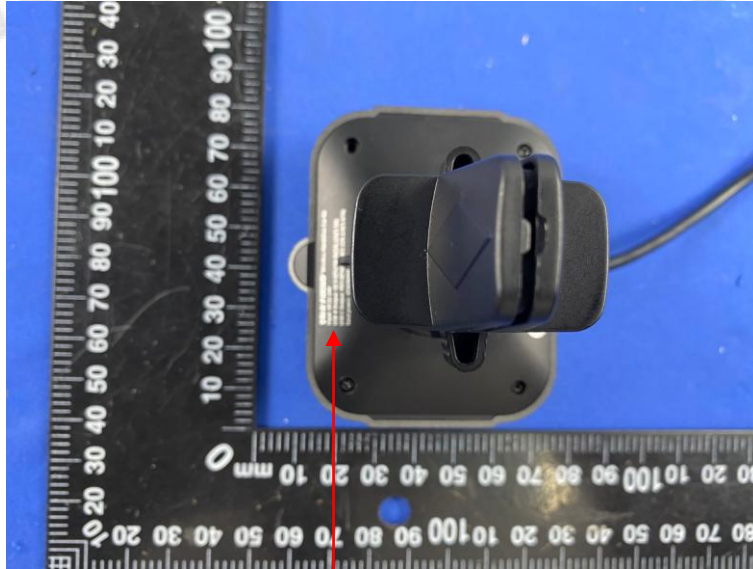

FCC-ID Label Information

1. Label location:

Car Bluetooth FM Transmitter

Model: BT95

FCC ID: 2AJ5B-BT95