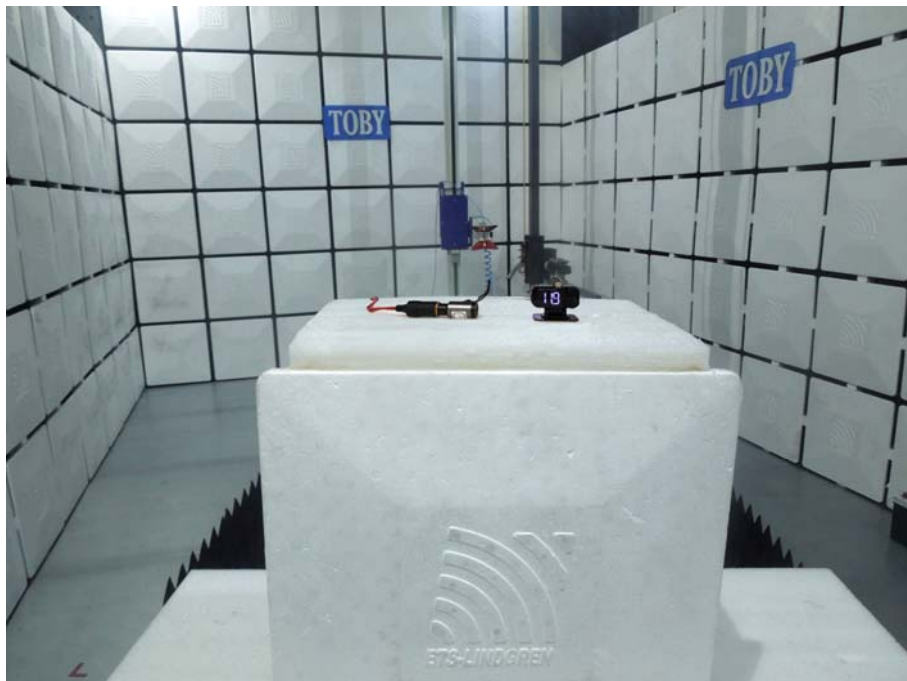

# Appendix V EUT Test Photographs

15C Test Setup

Model: BT92

Photo of Setup for Radiated Emission (Below 1 GHz)

Photo of Setup for Radiated Emission (Above 1 GHz)

-----END OF REPORT-----