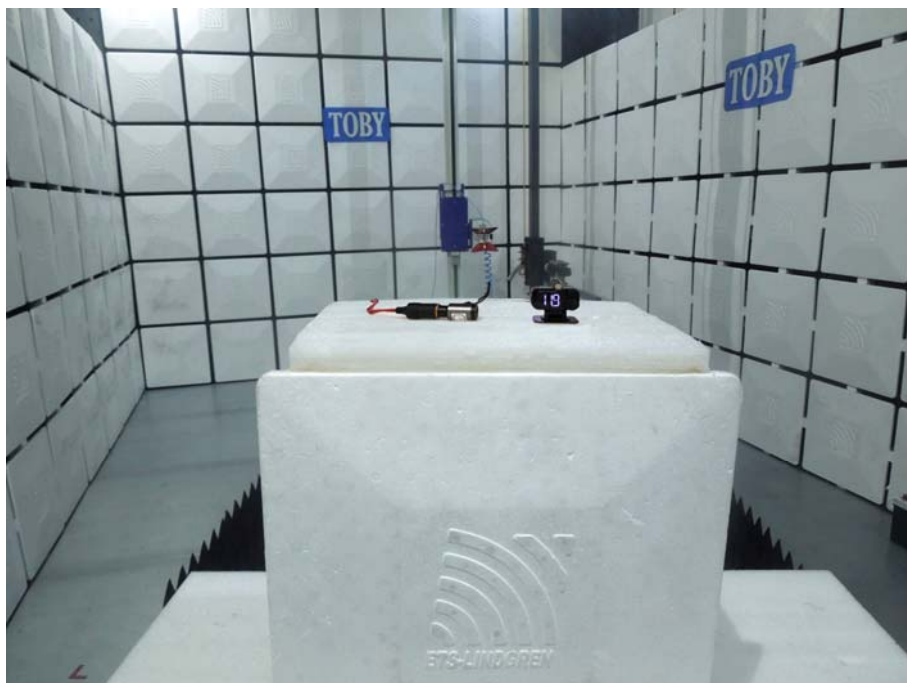

Appendix V EUT Test Photographs

15C Test Setup

Model: BT92

Photo of Setup for Radiated Emission (Below 1 GHz)

Photo of Setup for Radiated Emission (Above 1 GHz)

-----END OF REPORT-----