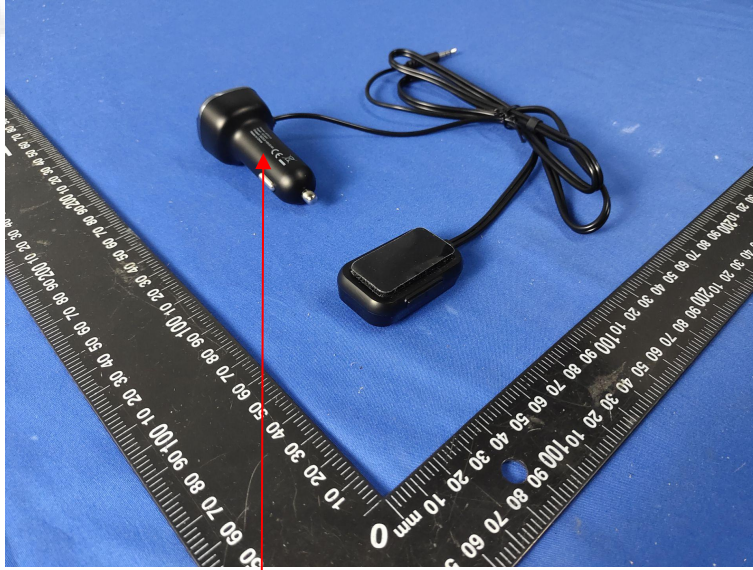

FCC-ID Label Information

1. Label location:

Car FM Transmitter

Model: BT61Q

FCC ID: 2AJ5B-BT61Q