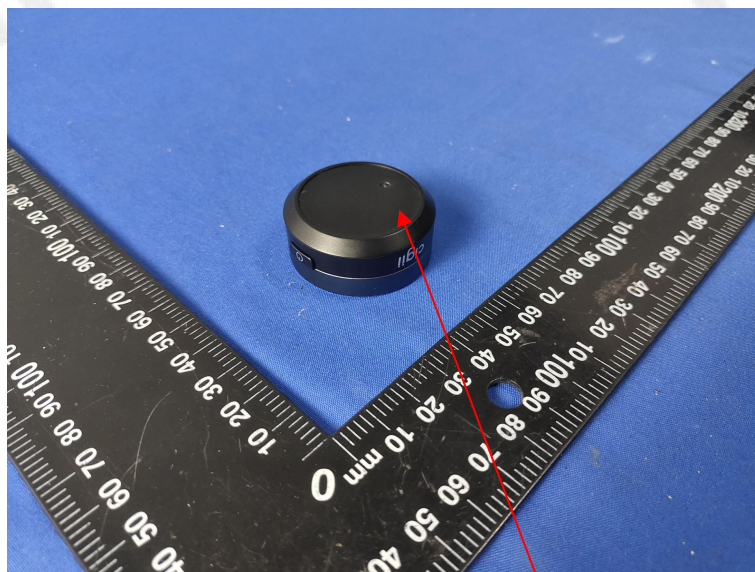

FCC-ID Label Information

1. Label location:

Car wireless receiver
Model: BT13R
FCC ID: 2AJ5B-BT13R