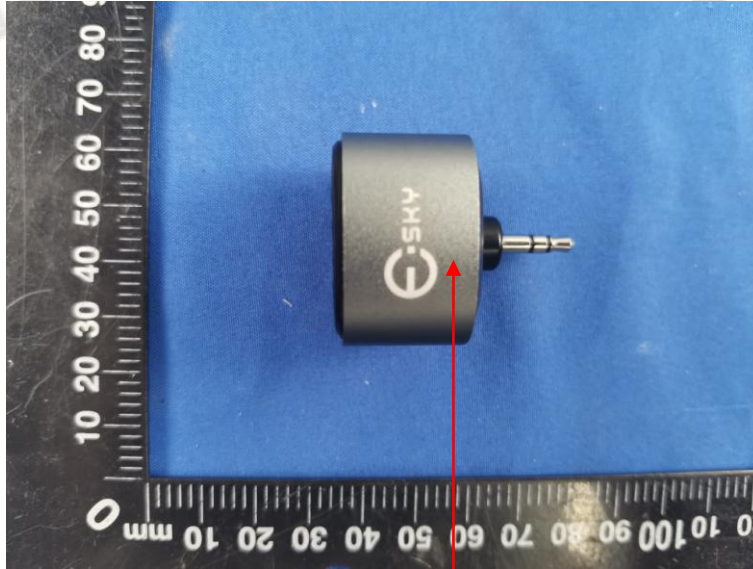

## FCC-ID Label Information

### 1. Label location:

**Car wireless receiver**

Model: BT09S

FCC ID: 2AJ5B-BT09S