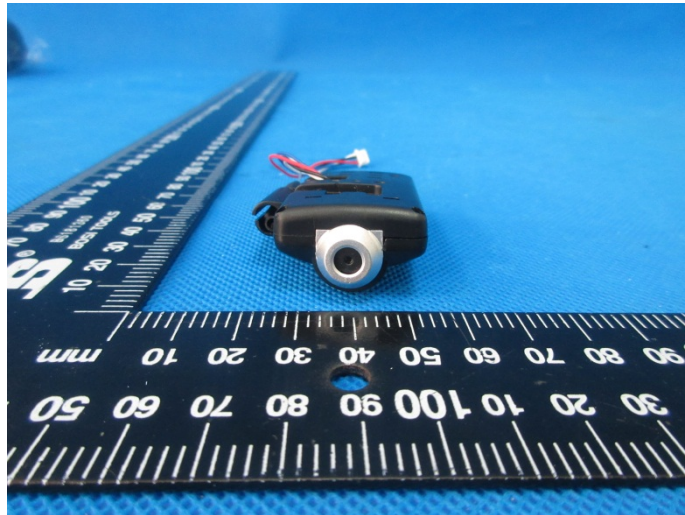

### Internal photos

WiFi Antenna

Model:FXJ0126-MKQP-H62

Model:FXJ0211-MKQP-GC1034

There are two kinds of product specifications of the camera.

***.....End of Report.....***