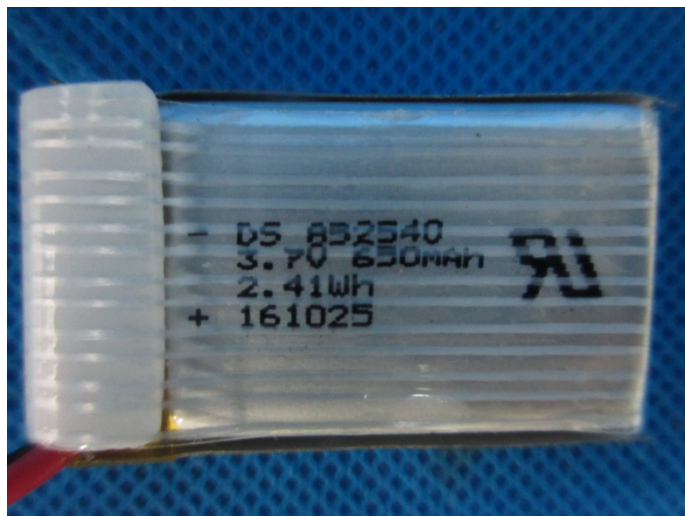

### Internal photos

WiFi Antenna

Model:FXJ0126-MKQP-H62

Model:FXJ0211-MKQP-GC1034

There are two kinds of product specifications of the camera.

***.....End of Report.....***