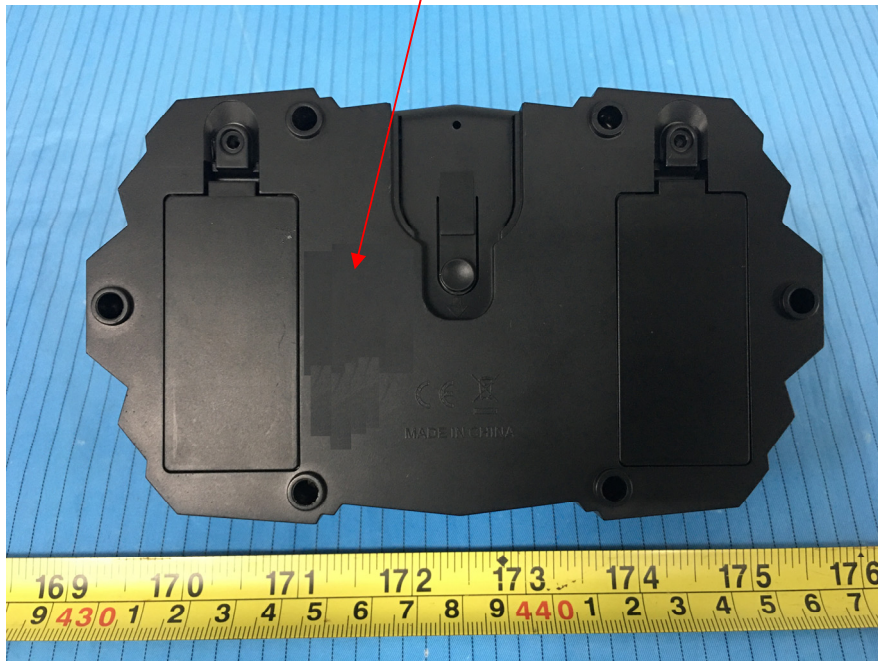

## EXHIBIT A - FCC ID LABEL AND LOCATION

### FCC ID Label

HOLY STONE

Model No.:HS190

IC:22332-HOLYSTONEDF

FCC ID:2AJ55HOLYSTONEHQ

Batch No:HS190-BK-EU-170913

Input Voltage: 4x1.5V(” AAA ” SIZE)

Xiamen Huoshiquan Import & Export Co. LTD

### FCC ID Label Location Information

The label shown shall be permanently affixed at a conspicuous location on the device and be readily visible to the user at the time purchase (Labeling requirements per 2.925)