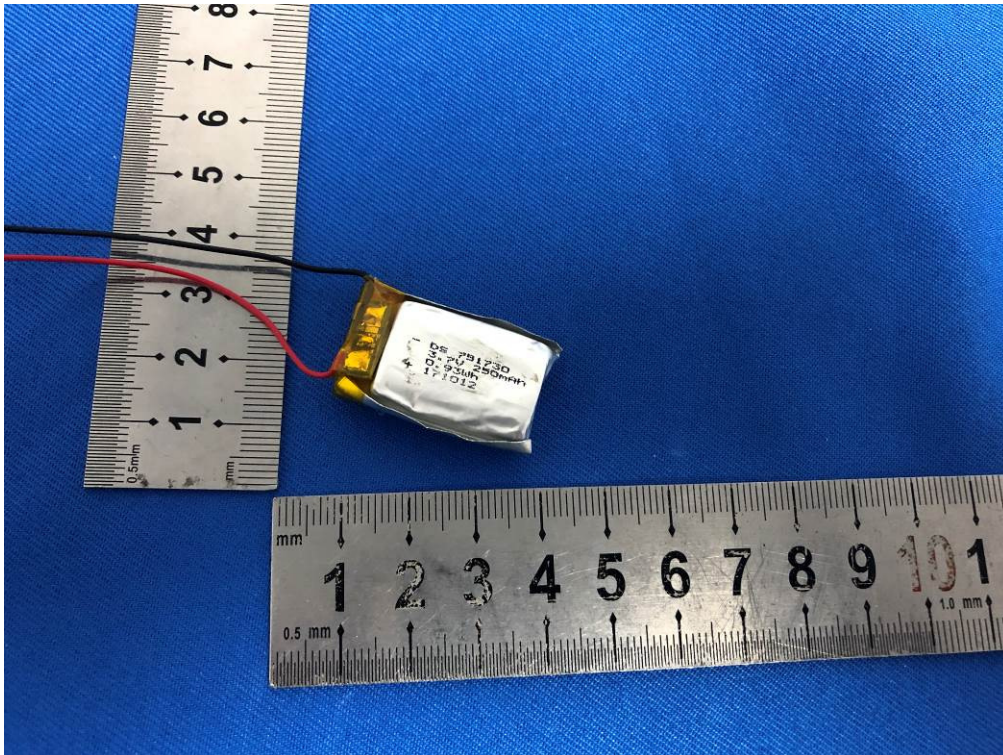

Internal Photos for SZEM1812001163CR

FCC ID: 2AJ55HOLYSTONEDR

1 EUT Constructional Details

Antenna