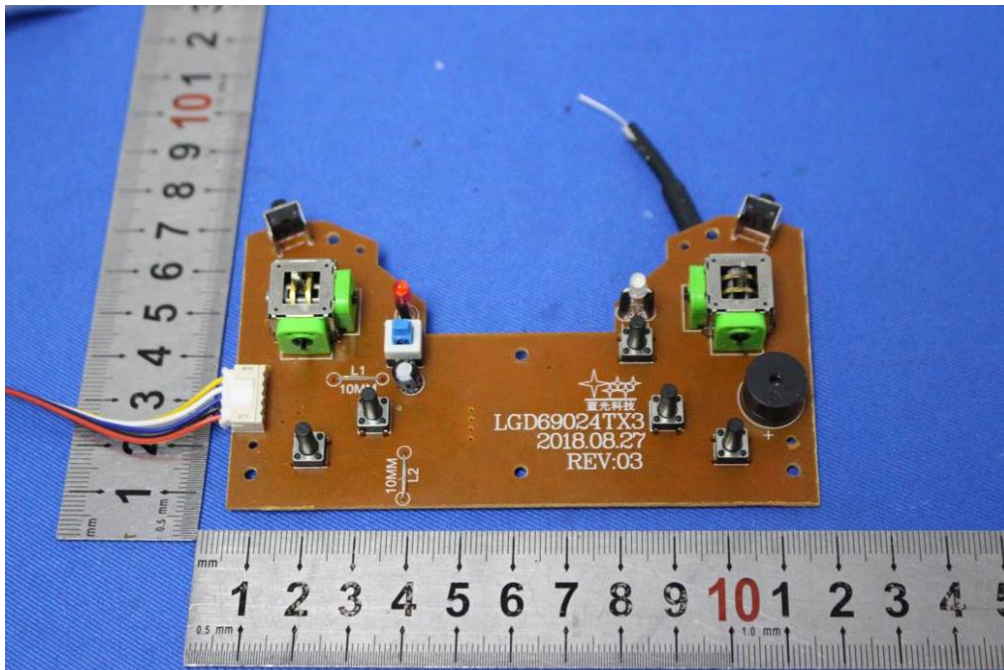

Internal Photos for SZEM1812001163CR

FCC ID: 2AJ55HOLYSTONEDR

1 EUT Constructional Details

Antenna