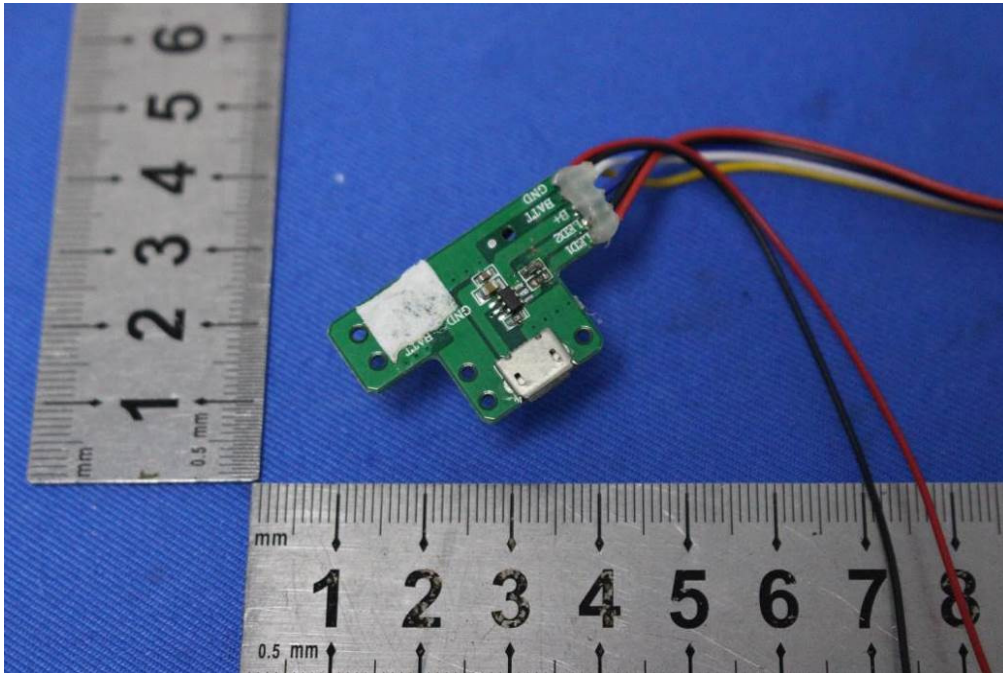

Internal Photos for SZEM1812001163CR

FCC ID: 2AJ55HOLYSTONEDR

1 EUT Constructional Details

Antenna