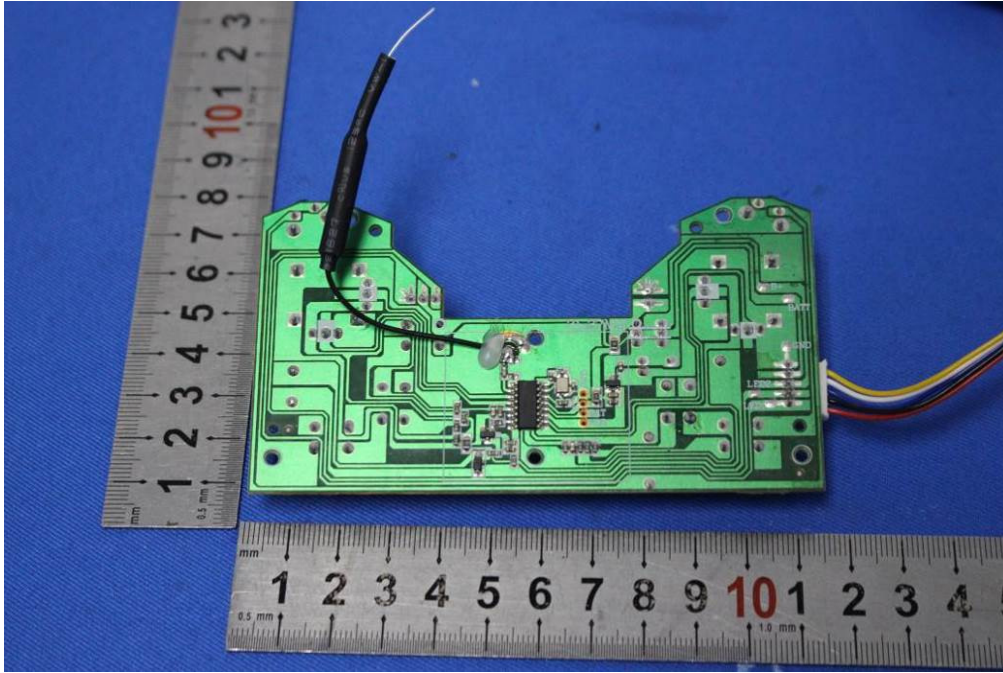

Internal Photos for SZEM1812001163CR

FCC ID: 2AJ55HOLYSTONEDR

1 EUT Constructional Details

Antenna