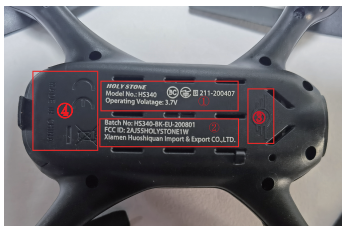

① **HOLY STONE** Model No.: H5340 R: 211-200407
Operating Voltage: 3.7V
FCC ID: 2A15SHOLYSTONE4W

② Batch No.: H5340-BK-EU-220301
Xiamen Huochiquan Import & Export CO., LTD
Address: Unit. 33, Room B06, NO.2 Huming Road,
Siming District, Xiamen, China