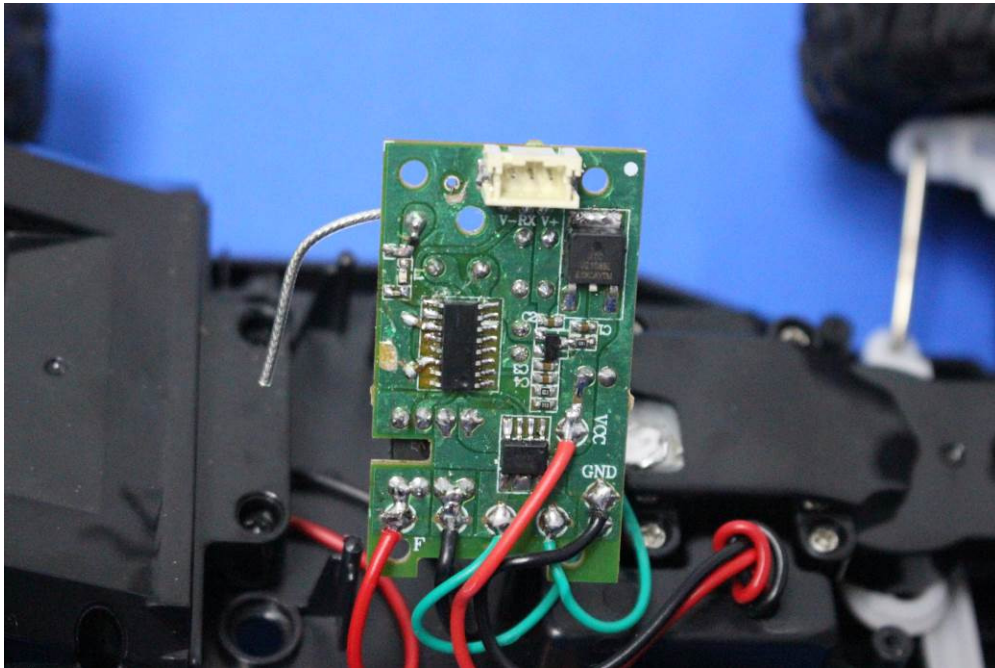

# Internal Photos for SZEM1904012823CR

FCC ID: 2AJ55DEERCHQWF01

# 1 EUT Constructional Details

Antenna