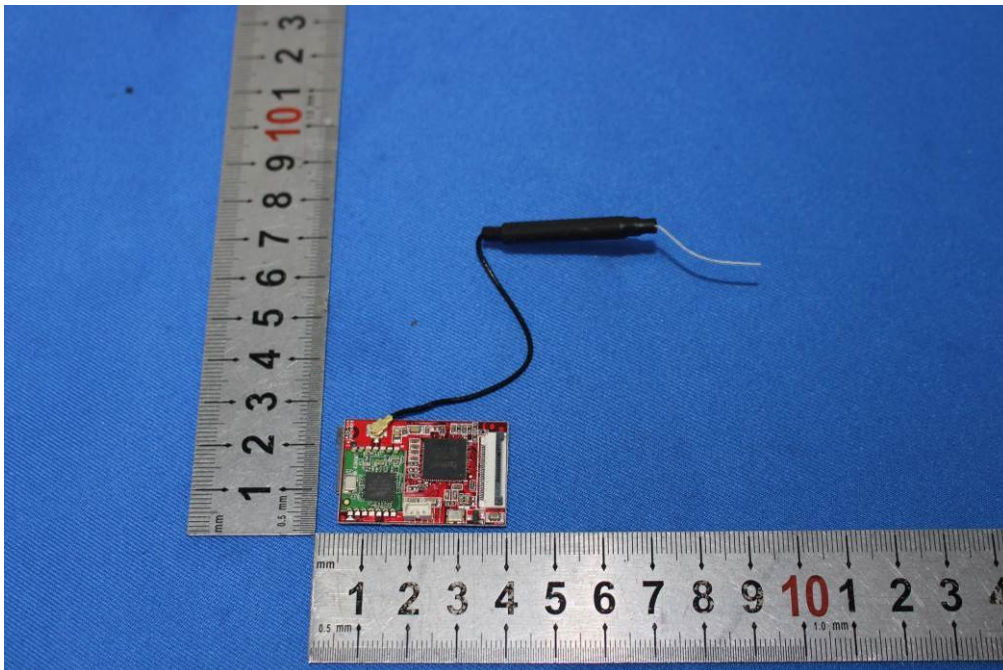

# Internal Photos for SZEM1904012823CR

FCC ID: 2AJ55DEERCHQWF01

# 1 EUT Constructional Details

Antenna