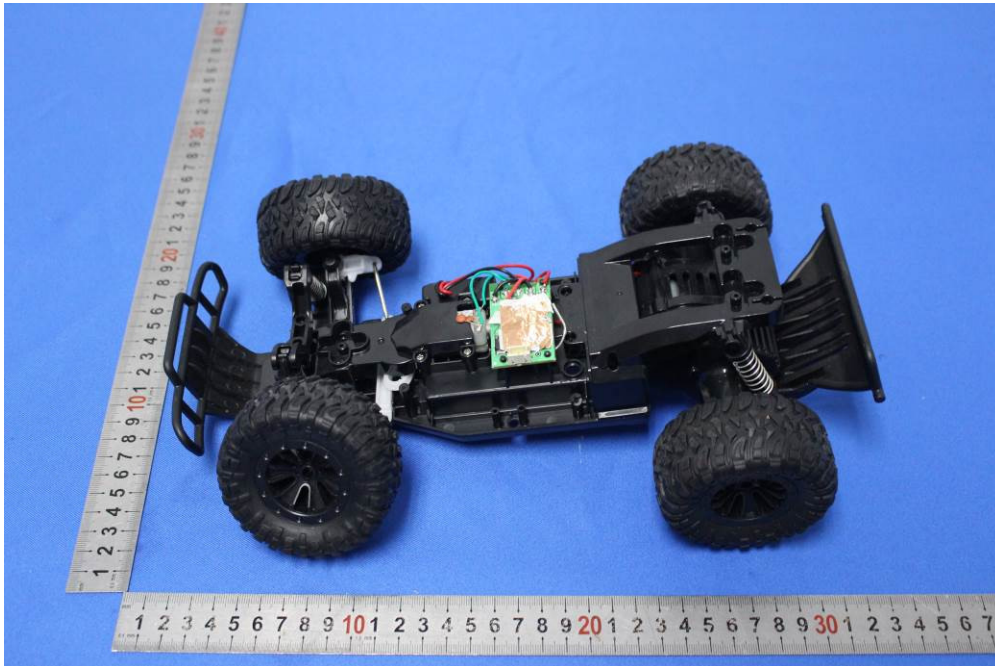

# Internal Photos for SZEM1904012823CR

FCC ID: 2AJ55DEERCHQWF01

# 1 EUT Constructional Details

Antenna