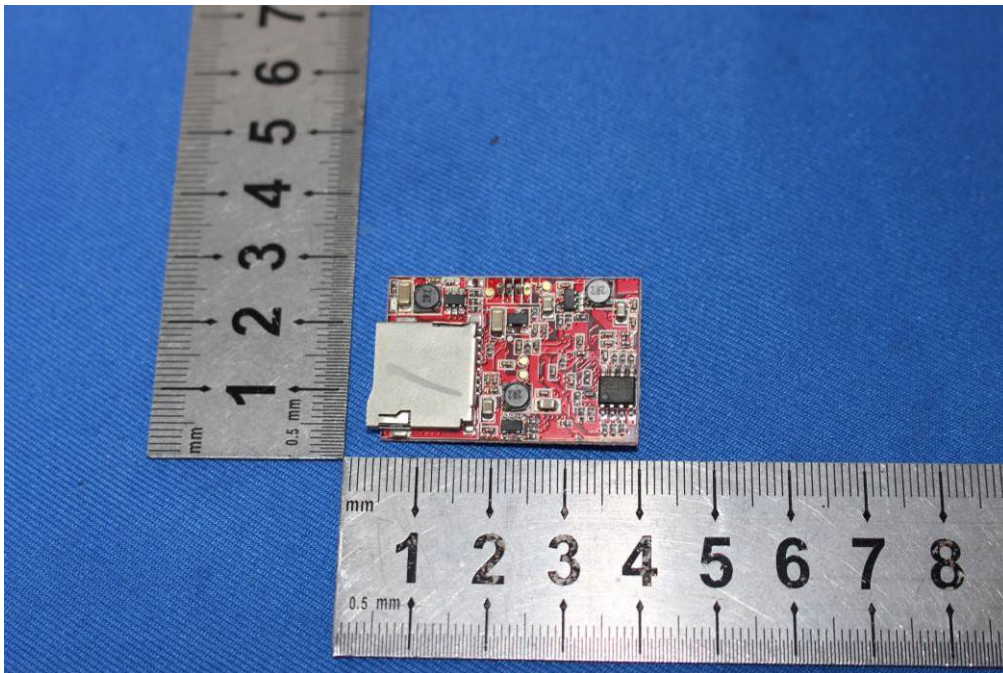

# Internal Photos for SZEM1904012823CR

FCC ID: 2AJ55DEERCHQWF01

# 1 EUT Constructional Details

Antenna