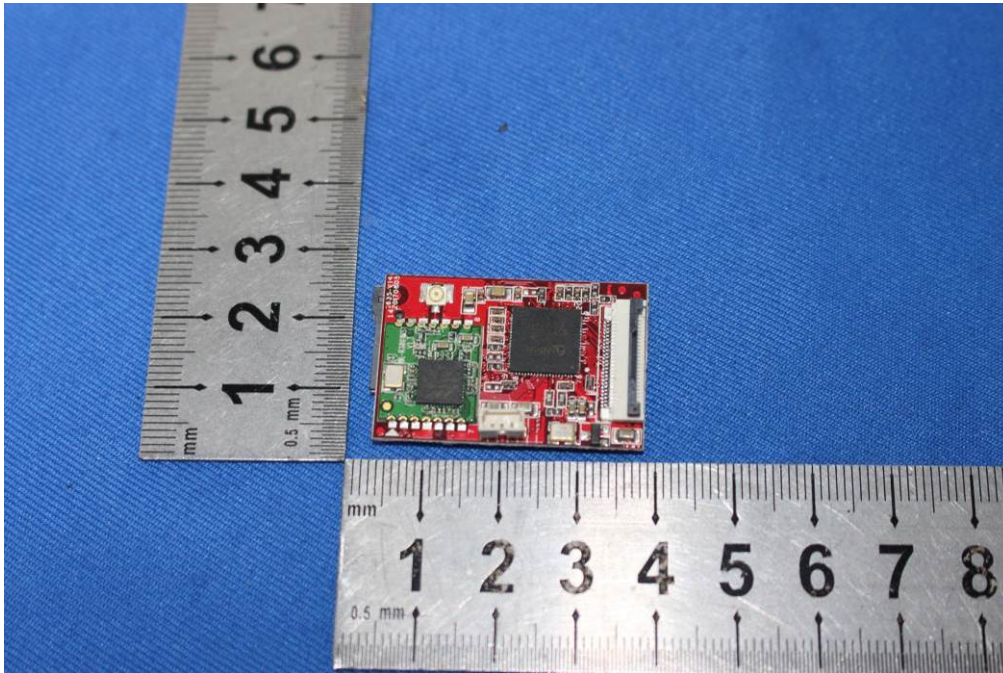

# Internal Photos for SZEM1904012823CR

FCC ID: 2AJ55DEERCHQWF01

# 1 EUT Constructional Details

Antenna