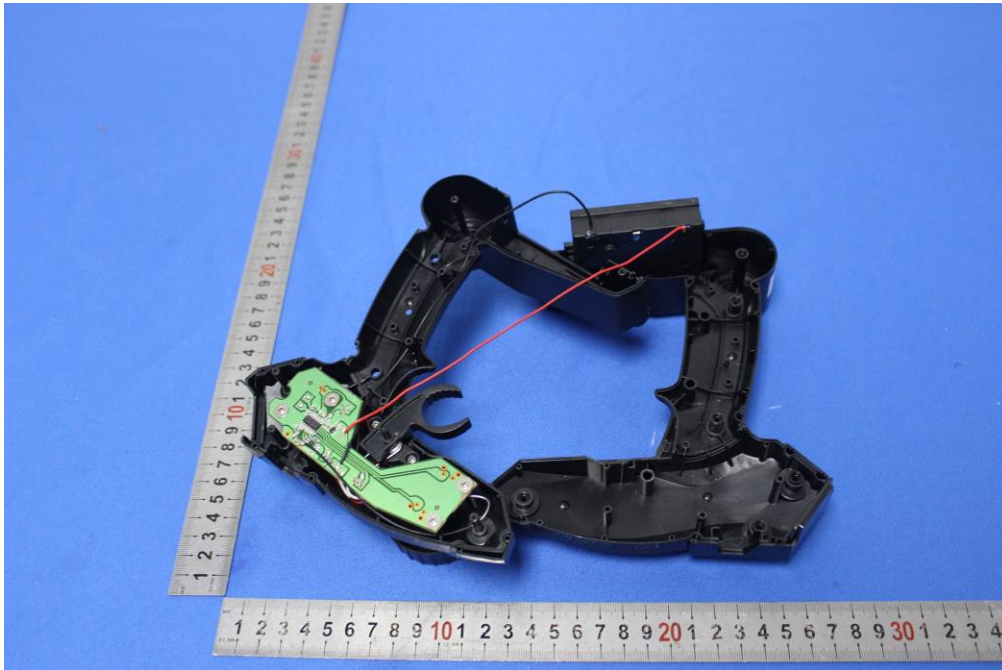

Internal Photos for SZEM1904012823CR

FCC ID: 2AJ55DEERCHQRC01

1 EUT Constructional Details

Antenna