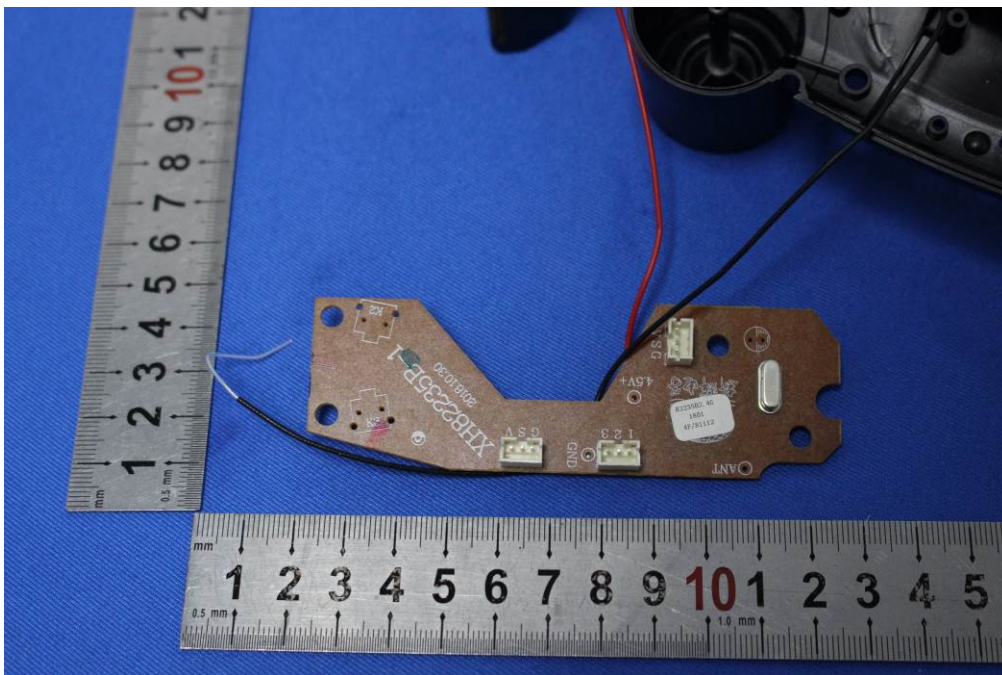

Internal Photos for SZEM1904012823CR

FCC ID: 2AJ55DEERCHQRC01

1 EUT Constructional Details

Antenna