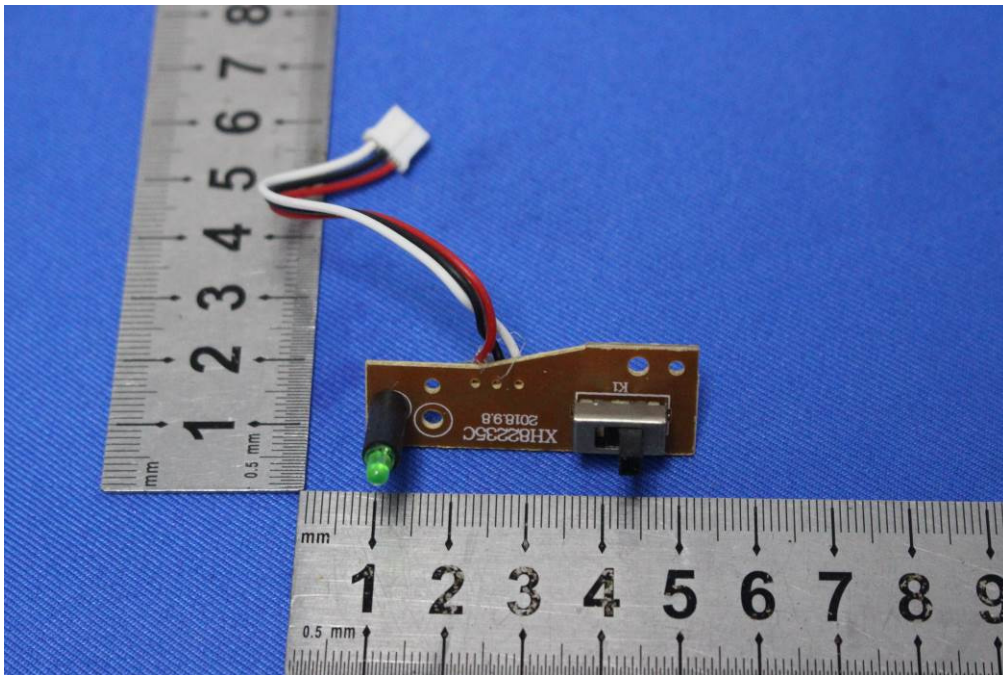

Internal Photos for SZEM1904012823CR

FCC ID: 2AJ55DEERCHQRC01

1 EUT Constructional Details

Antenna