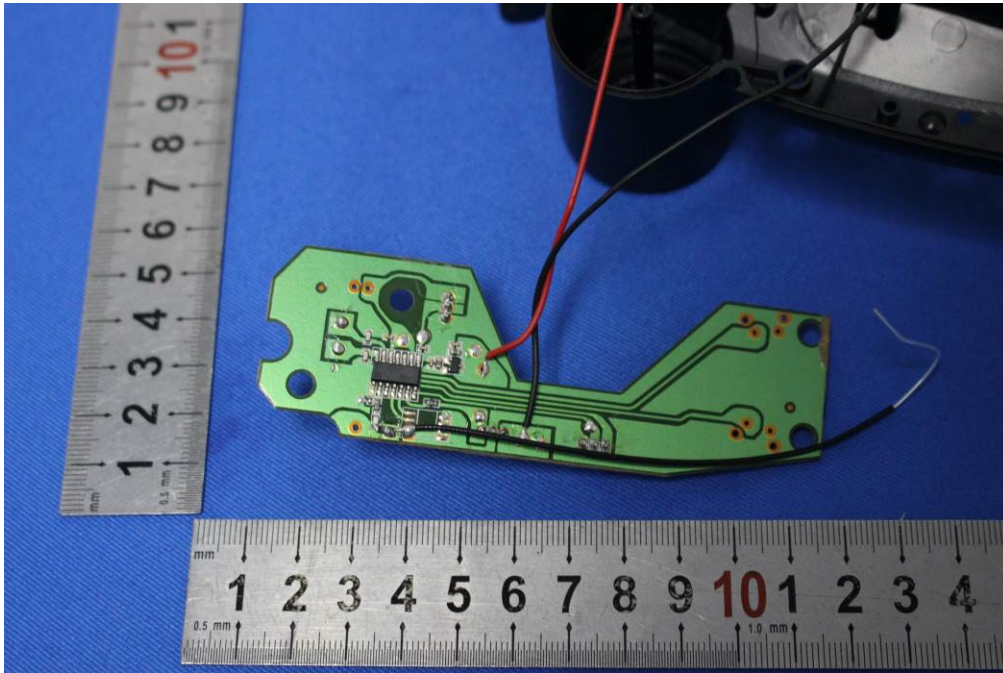

Internal Photos for SZEM1904012823CR

FCC ID: 2AJ55DEERCHQRC01

1 EUT Constructional Details

Antenna