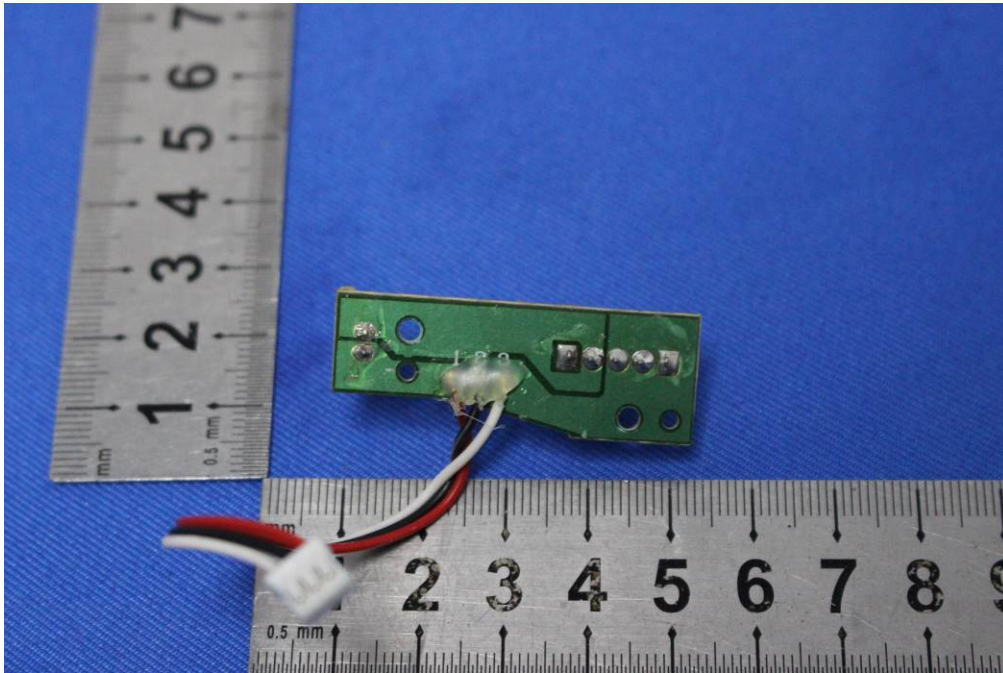

Internal Photos for SZEM1904012823CR

FCC ID: 2AJ55DEERCHQRC01

1 EUT Constructional Details

Antenna