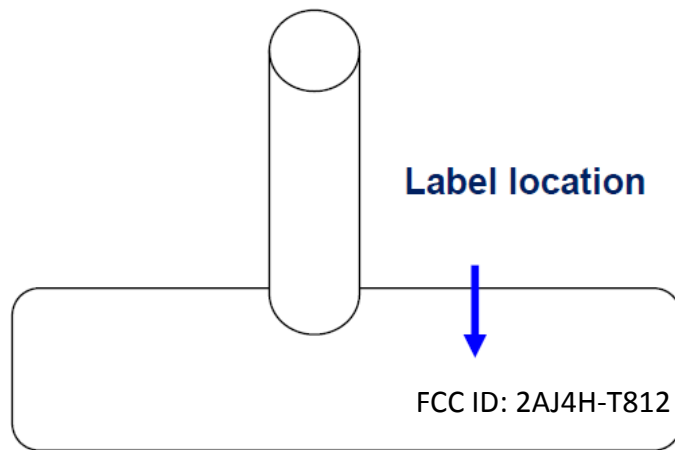

TYC-TIY

TIY-081002 315MHz

Max:900Kpa/130Psi

FCC ID:2AJ4H-T812

SN:170926A1KeyIn

>PA+30%GF<

Label location

FCC ID: 2AJ4H-T812