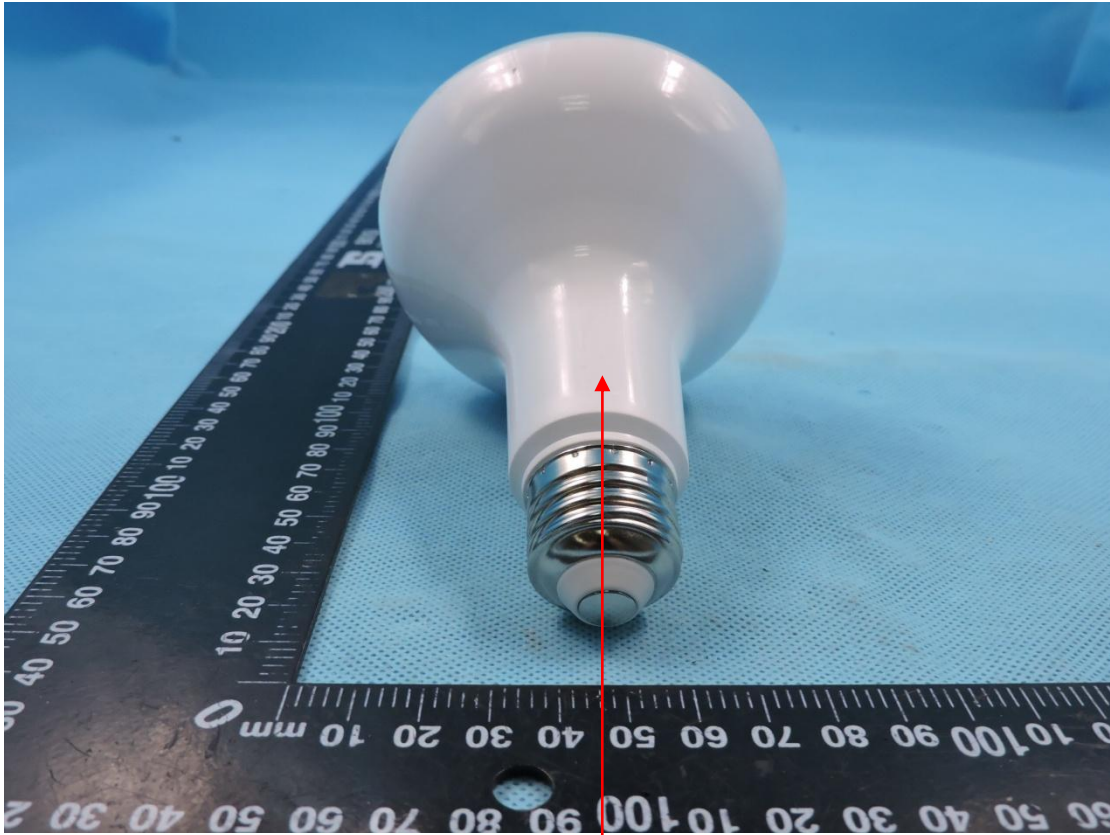

## FCC Label

W:15mm

LED LAMP

Model name: EBE-SHW06

FCC ID: 2AJ3WEBESHW06

L:30mm

Note:The label is silk-screen on the sample