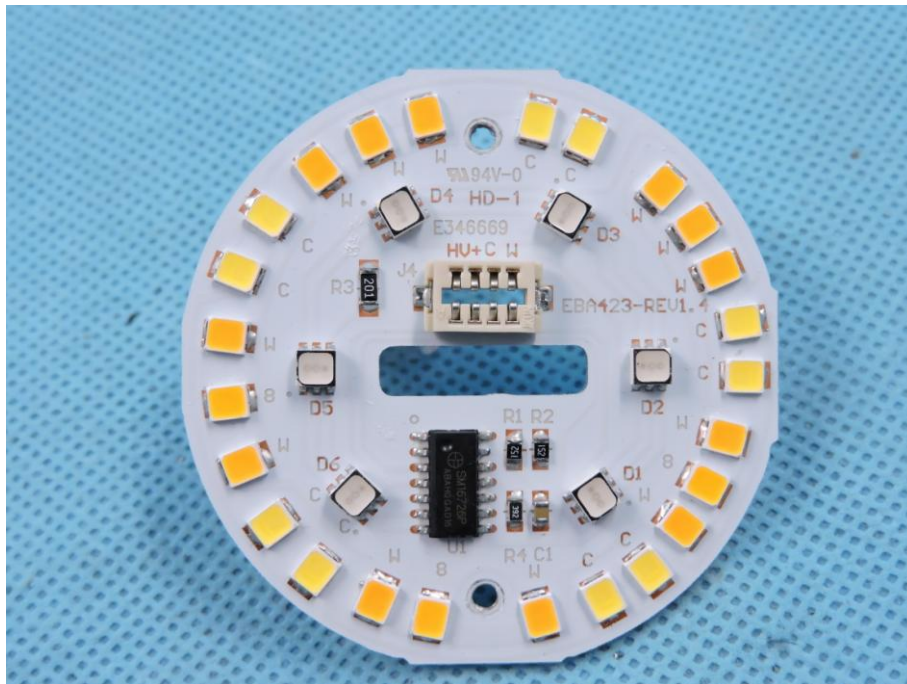

APPENDIX-PHOTOGRAPHS OF EUT CONSTRUCTIONAL DETAILS

FCC ID: 2AJ3WEBESHW06

Model Name: EBE-SHW06

Photo 1

Photo 2

Photo 3

Photo 4

Photo 5

Photo 6

Photo 7

Photo 8

Photo 9

Photo 10

Photo 11