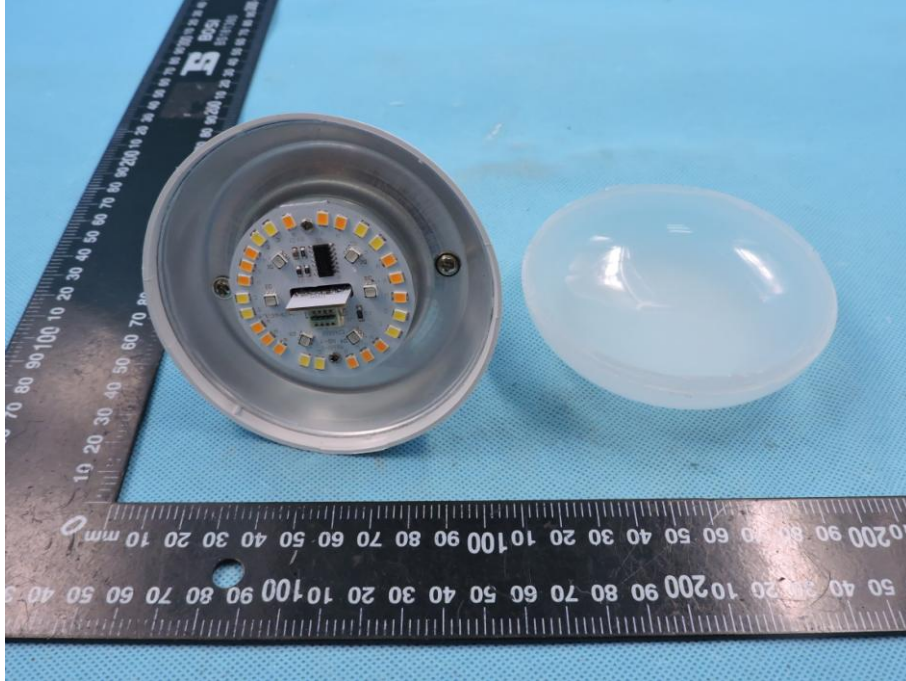

APPENDIX-PHOTOGRAPHS OF EUT CONSTRUCTIONAL DETAILS

FCC ID: 2AJ3WEBESHW06

Model Name: EBE-SHW06

Photo 1

Photo 2

Photo 3

Photo 4

Photo 5

Photo 6

Photo 7

Photo 8

Photo 9

Photo 10

Photo 11