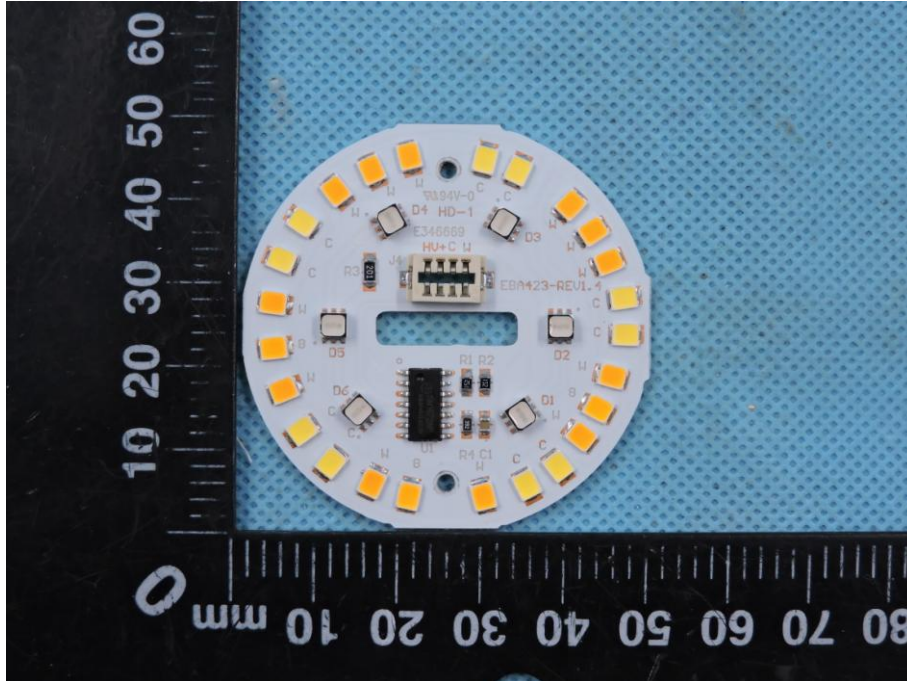

APPENDIX-PHOTOGRAPHS OF EUT CONSTRUCTIONAL DETAILS

FCC ID: 2AJ3WEBESHW06

Model Name: EBE-SHW06

Photo 1

Photo 2

Photo 3

Photo 4

Photo 5

Photo 6

Photo 7

Photo 8

Photo 9

Photo 10

Photo 11