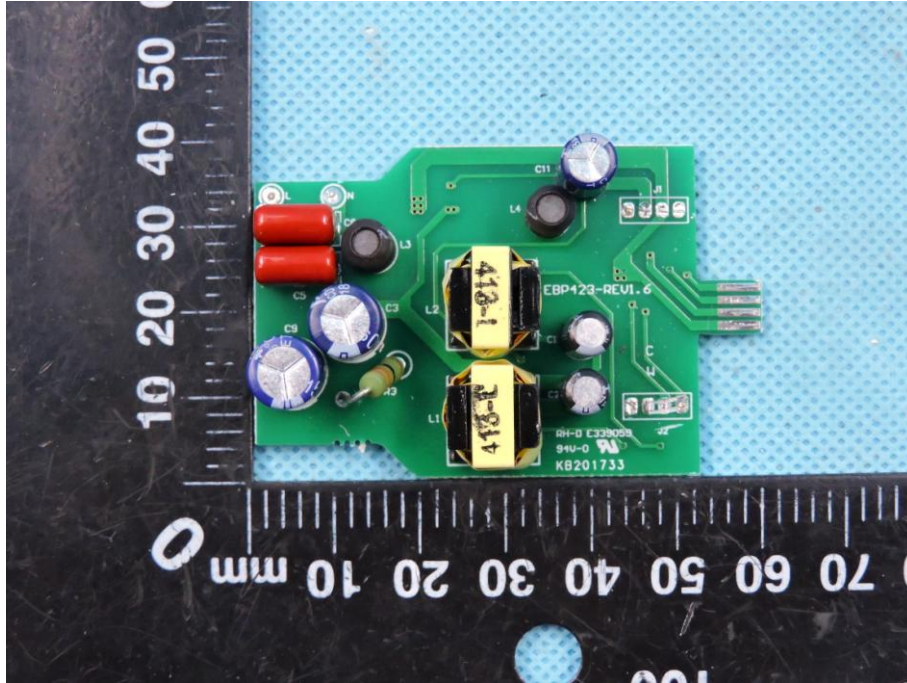

APPENDIX-PHOTOGRAPHS OF EUT CONSTRUCTIONAL DETAILS

FCC ID: 2AJ3WEBESHW06

Model Name: EBE-SHW06

Photo 1

Photo 2

Photo 3

Photo 4

Photo 5

Photo 6

Photo 7

Photo 8

Photo 9

Photo 10

Photo 11