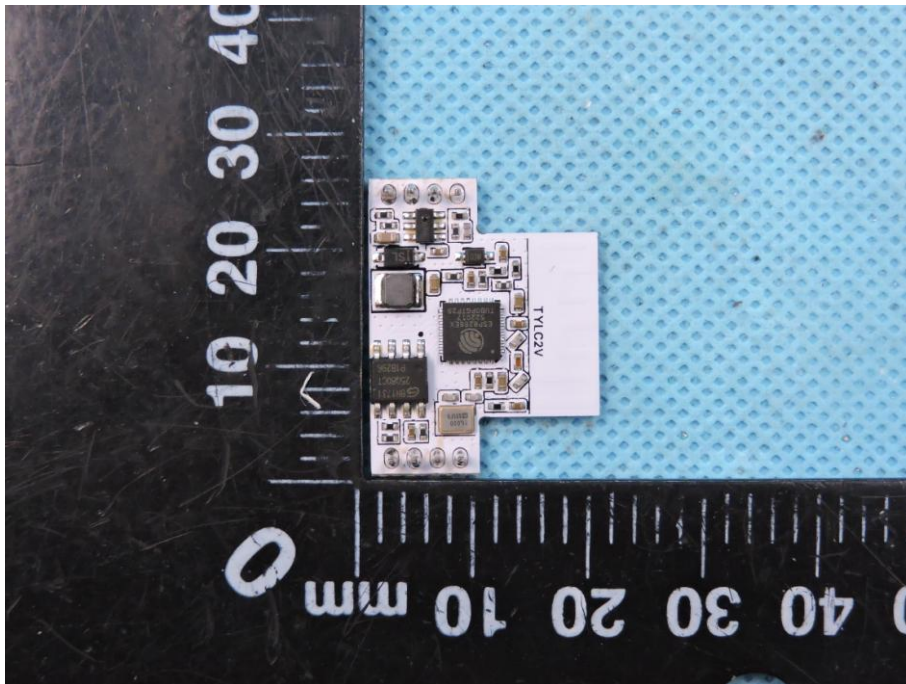

APPENDIX-PHOTOGRAPHS OF EUT CONSTRUCTIONAL DETAILS

FCC ID: 2AJ3WEBESHW06

Model Name: EBE-SHW06

Photo 1

Photo 2

Photo 3

Photo 4

Photo 5

Photo 6

Photo 7

Photo 8

Photo 9

Photo 10

Photo 11