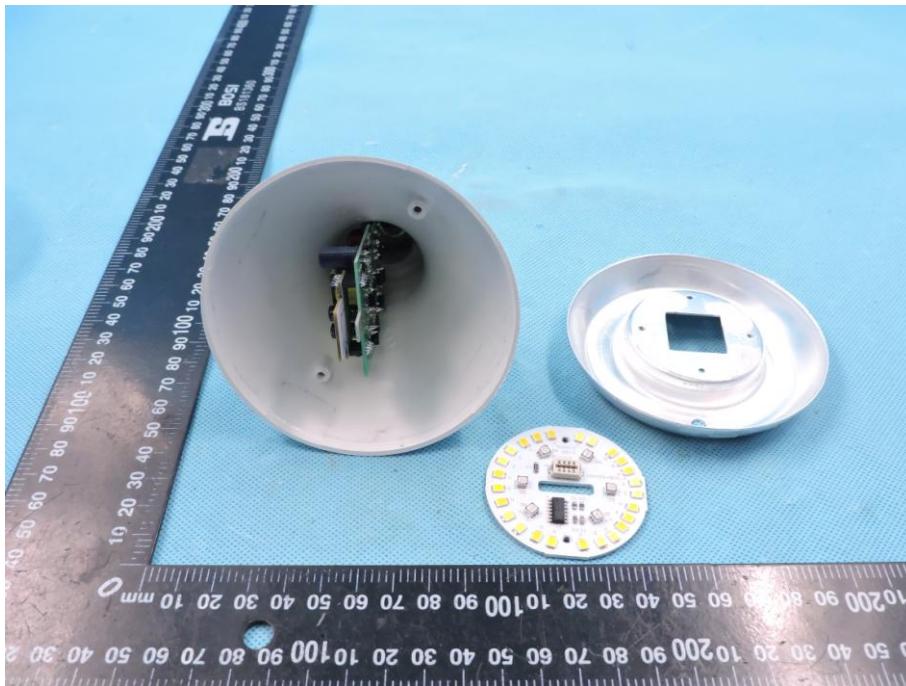

APPENDIX-PHOTOGRAPHS OF EUT CONSTRUCTIONAL DETAILS

FCC ID: 2AJ3WEBESHW06

Model Name: EBE-SHW06

Photo 1

Photo 2

Photo 3

Photo 4

Photo 5