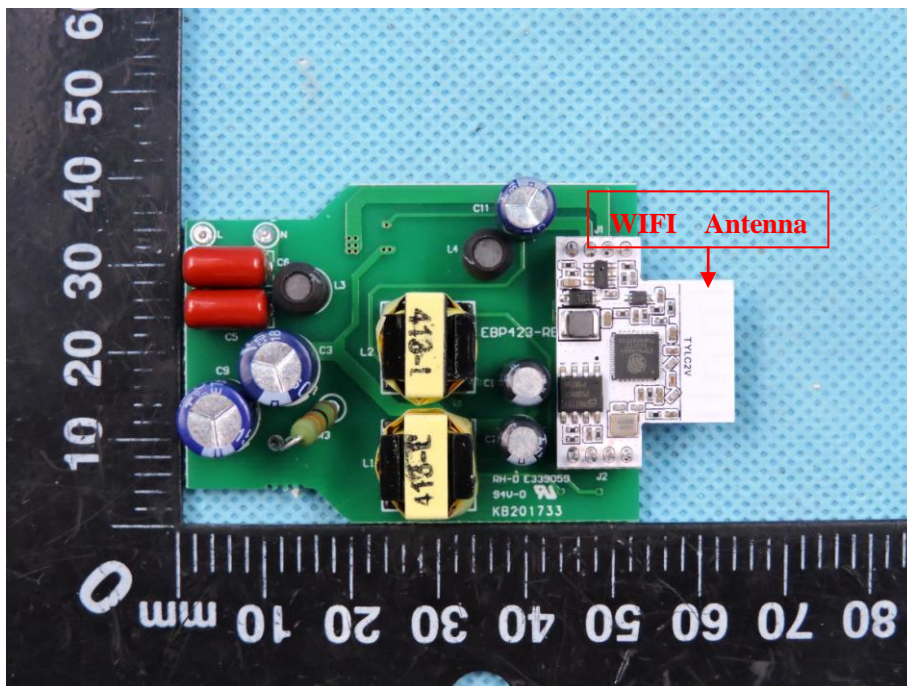

APPENDIX-PHOTOGRAPHS OF EUT CONSTRUCTIONAL DETAILS

FCC ID: 2AJ3WEBESHW06

Model Name: EBE-SHW06

Photo 1

Photo 2

Photo 3

Photo 4

Photo 5

Photo 6

Photo 7

Photo 8

Photo 9

Photo 10

Photo 11