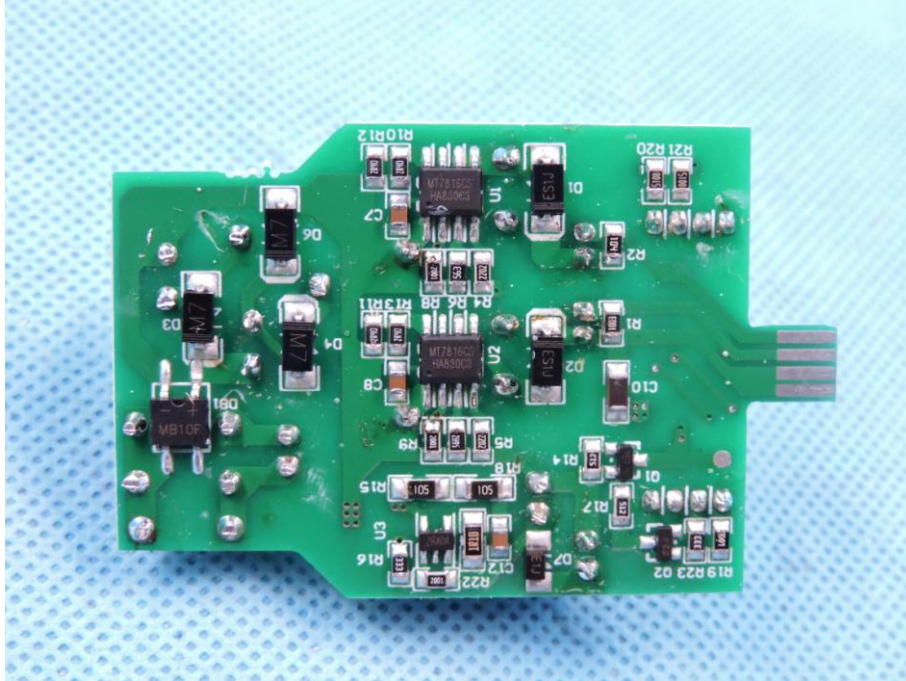

APPENDIX-PHOTOGRAPHS OF EUT CONSTRUCTIONAL DETAILS

FCC ID: 2AJ3WEBESHW06

Model Name: EBE-SHW06

Photo 1

Photo 2

Photo 3

Photo 4

Photo 5

Photo 6

Photo 7

Photo 8

Photo 9

Photo 10

Photo 11