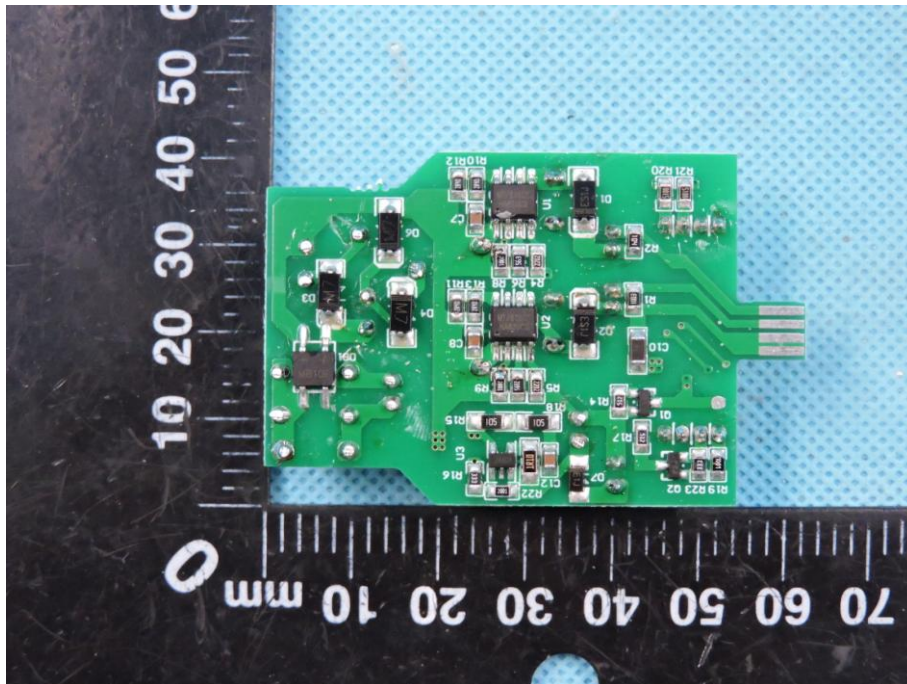

APPENDIX-PHOTOGRAPHS OF EUT CONSTRUCTIONAL DETAILS

FCC ID: 2AJ3WEBESHW06

Model Name: EBE-SHW06

Photo 1

Photo 2

Photo 3

Photo 4

Photo 5

Photo 6

Photo 7

Photo 8

Photo 9

Photo 10

Photo 11