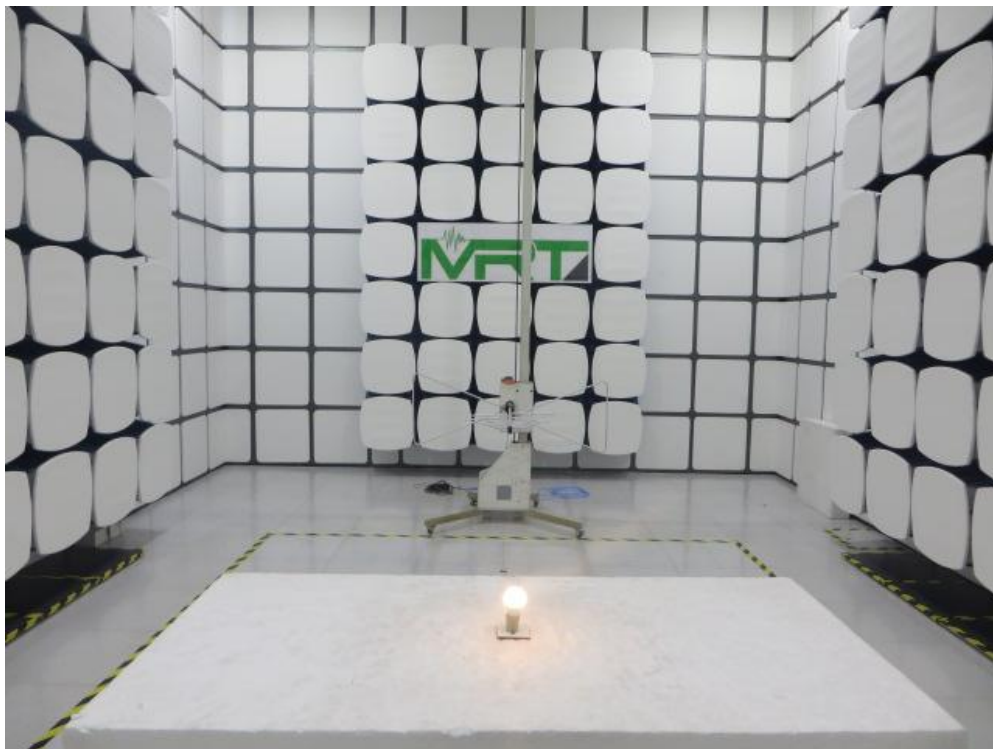

FCC Part15C Test Setup Photo

Description: Front view of Conducted Emission Test Setup

Description: Back view of Conducted Emission Test Setup

Description: Radiated Emission Test Setup for 9kHz ~ 30MHz

Description: Radiated Emission Test Setup for 30MHz ~ 1GHz

Description: Radiated Emission Test Setup for 1GHz ~ 25GHz