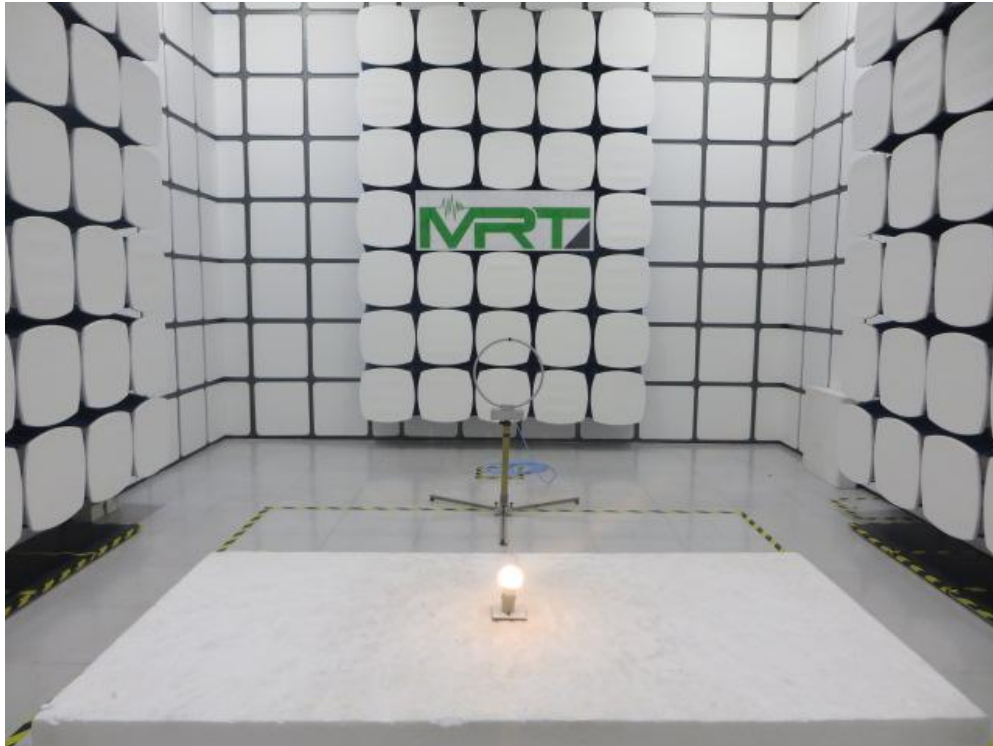

FCC Part15C Test Setup Photo

Description: Front view of Conducted Emission Test Setup

Description: Back view of Conducted Emission Test Setup

Description: Radiated Emission Test Setup for 9kHz ~ 30MHz

Description: Radiated Emission Test Setup for 30MHz ~ 1GHz

Description: Radiated Emission Test Setup for 1GHz ~ 25GHz