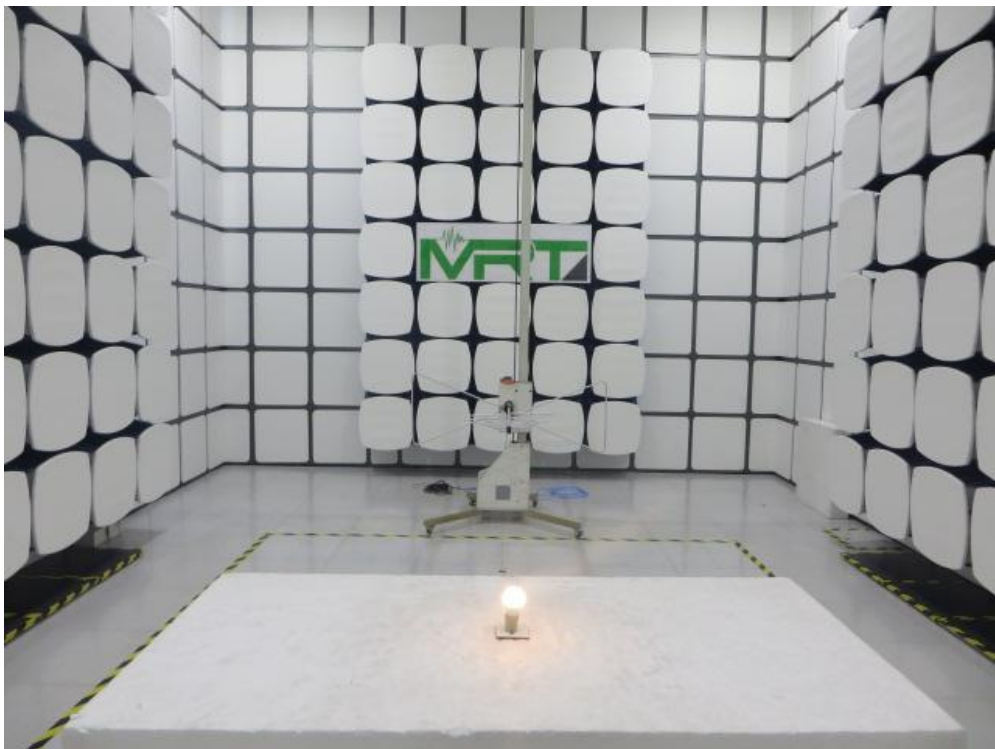

FCC Part15C Test Setup Photo

Description: Front view of Conducted Emission Test Setup

Description: Back view of Conducted Emission Test Setup

Description: Radiated Emission Test Setup for 9kHz ~ 30MHz

Description: Radiated Emission Test Setup for 30MHz ~ 1GHz

Description: Radiated Emission Test Setup for 1GHz ~ 25GHz