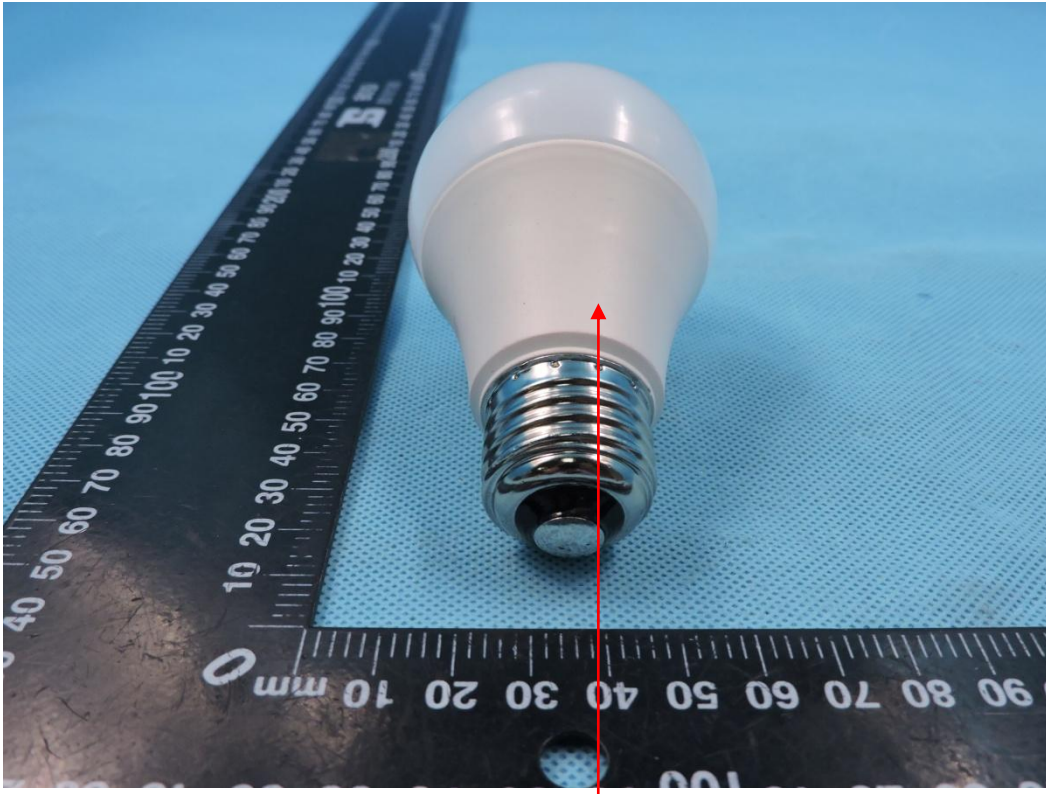

Label

W:15mm

Product Name : LED LAMP
Model name: EBE-QPW03
FCC ID: 2AJ3WEBEQPW03

L:30mm

Note: The label is silk-screen on the sample