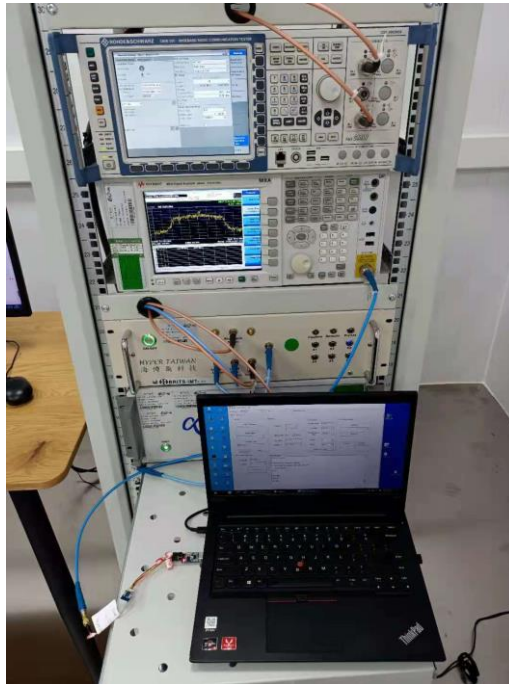

TEST SETUP PHOTOS

1 Radiated Test Photo

30MHz-1GHz

Close-up

Above 1GHz

Close-up

2 Conducted Test Photo

Conducted Test-2.4G WIFI

3 Conducted Emission