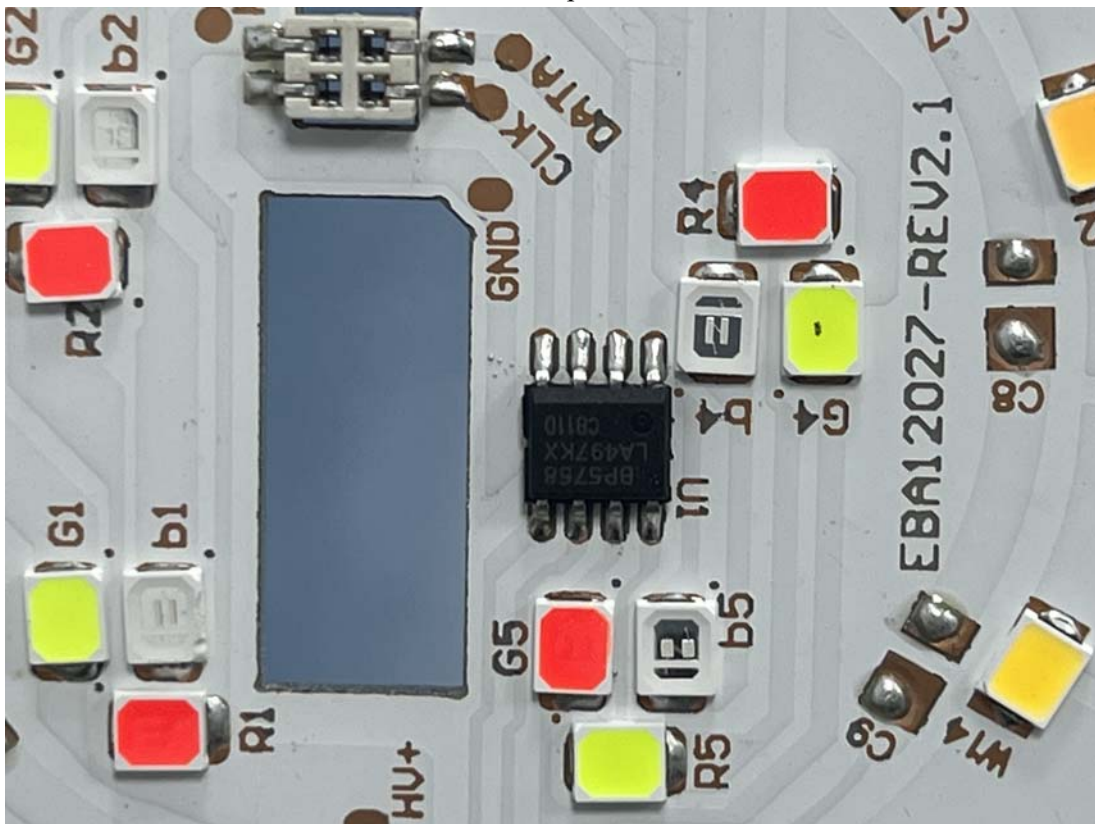

EUT INTERNAL PHOTOGRAPHS

Model: EBE-BBW418

Uncover

Chip

Antenna

Chip

EBE-BBW418-F

Chip

Antenna

Model: EBE-BBW539

Antenna

Chip

Model: EBE-BBW539-F

Chip

Antenna

Chip