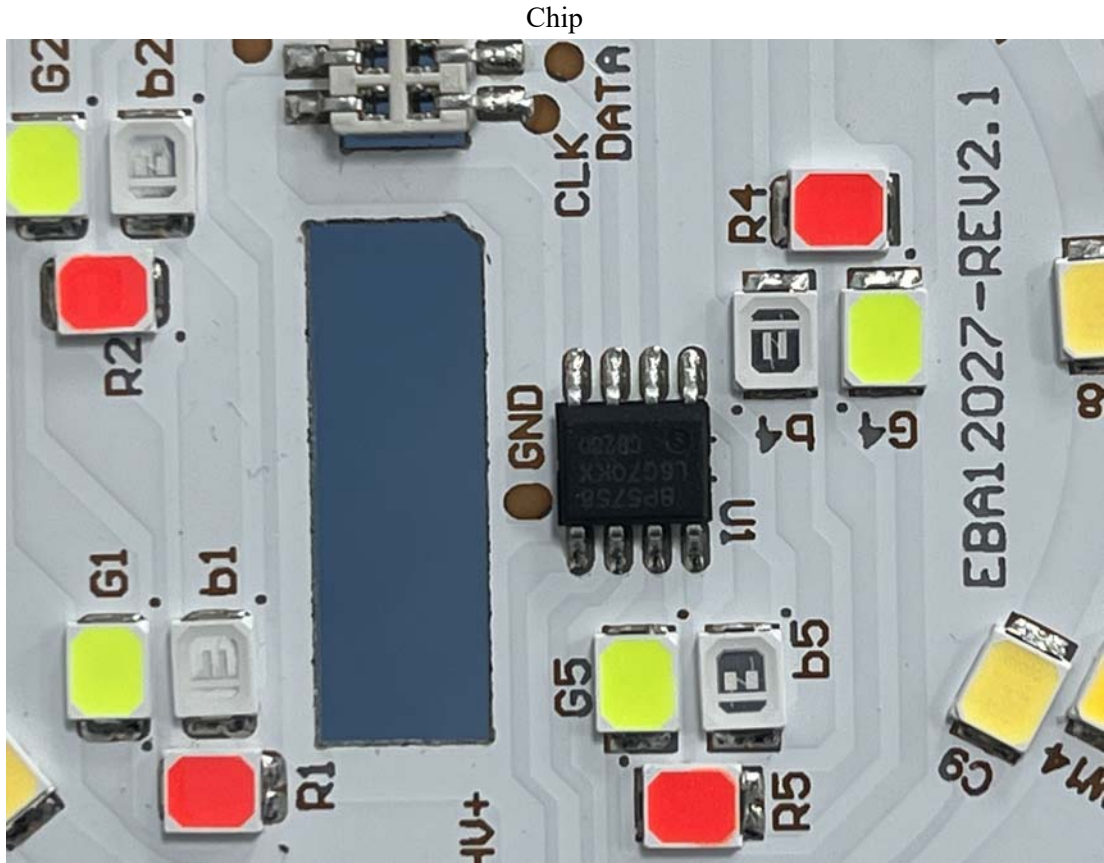

EUT INTERNAL PHOTOGRAPHS

Model: EBE-BBW418

Uncover

Chip

Antenna

Chip

EBE-BBW418-F

Chip

Antenna

Model: EBE-BBW539

Antenna

Chip

Model: EBE-BBW539-F

Chip

Antenna

Chip