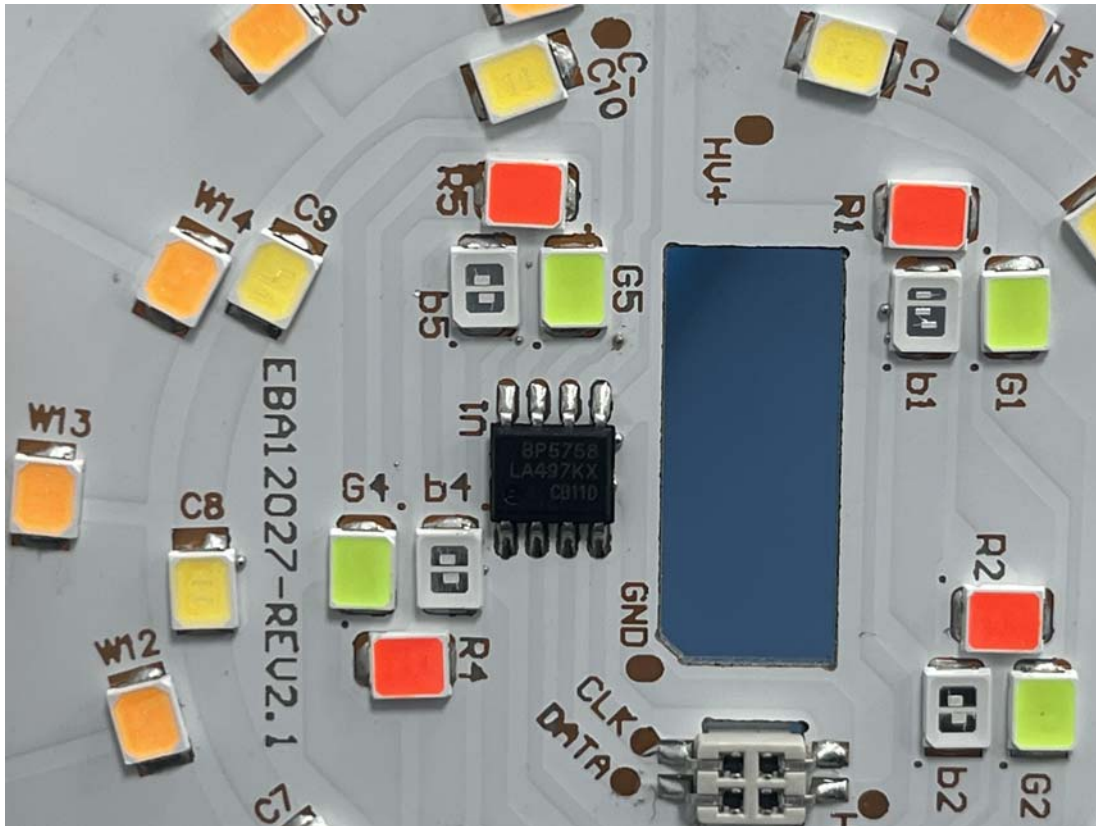

EUT INTERNAL PHOTOGRAPHS

Model: EBE-BBW418

Uncover

Chip

Antenna

Chip

EBE-BBW418-F

Chip

Antenna

Model: EBE-BBW539

Antenna

Chip

Model: EBE-BBW539-F

Chip

Antenna

Chip