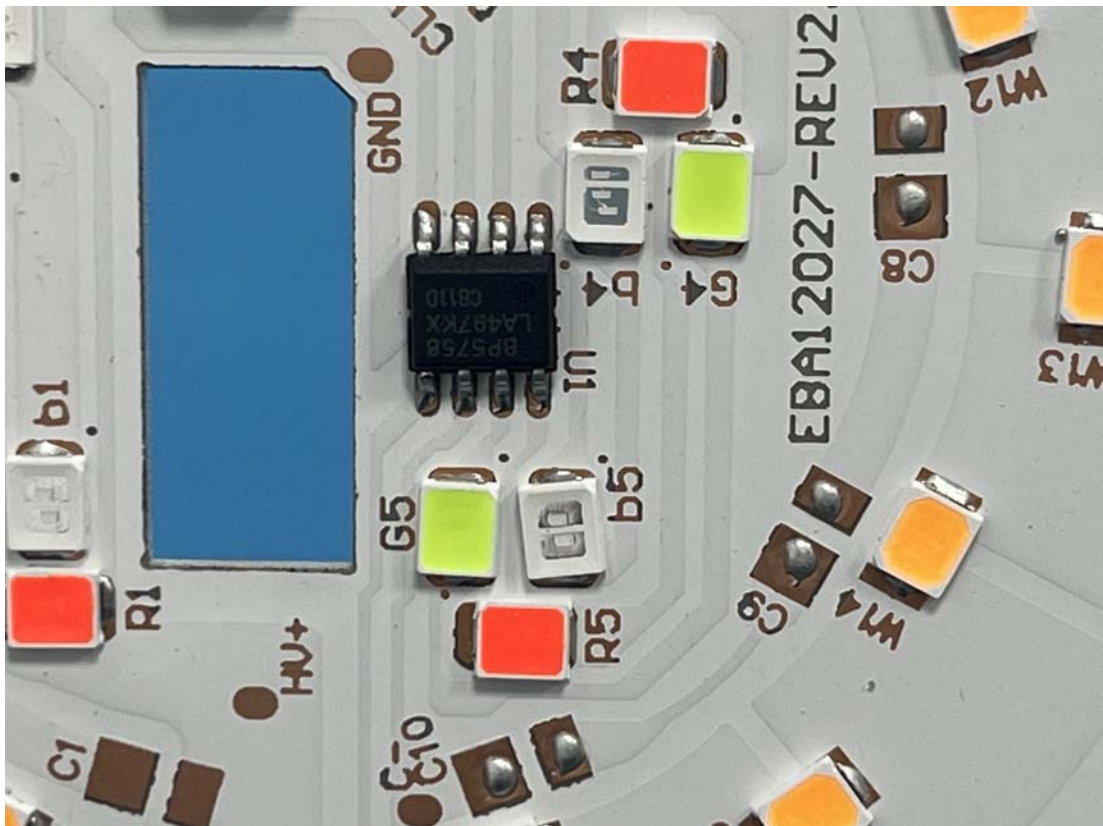

EUT INTERNAL PHOTOGRAPHS

Model: EBE-BBW418

Uncover

Chip

Antenna

Chip

EBE-BBW418-F

Chip

Antenna

Model: EBE-BBW539

Antenna

Chip

Model: EBE-BBW539-F

Chip

Antenna

Chip