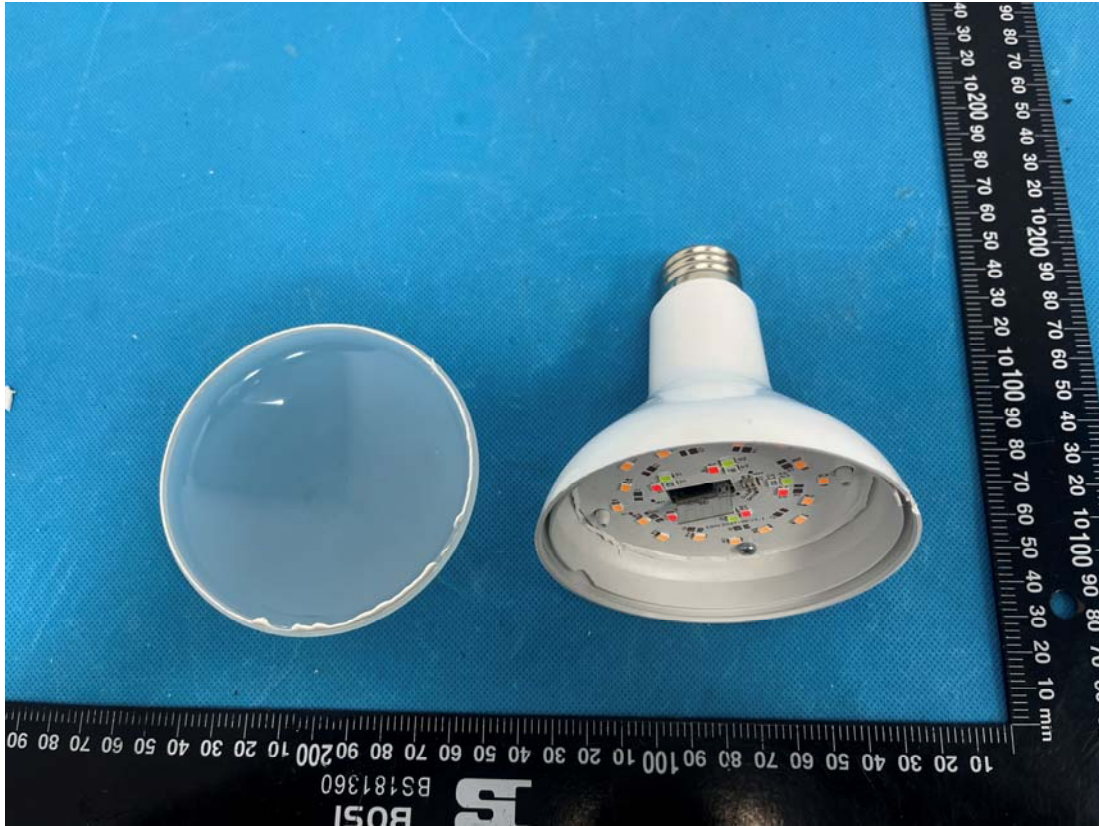

EUT INTERNAL PHOTOGRAPHS

Model: EBE-BBW418

Uncover

Chip

Antenna

Chip

EBE-BBW418-F

Chip

Antenna

Model: EBE-BBW539

Antenna

Chip

Model: EBE-BBW539-F

Chip

Antenna

Chip