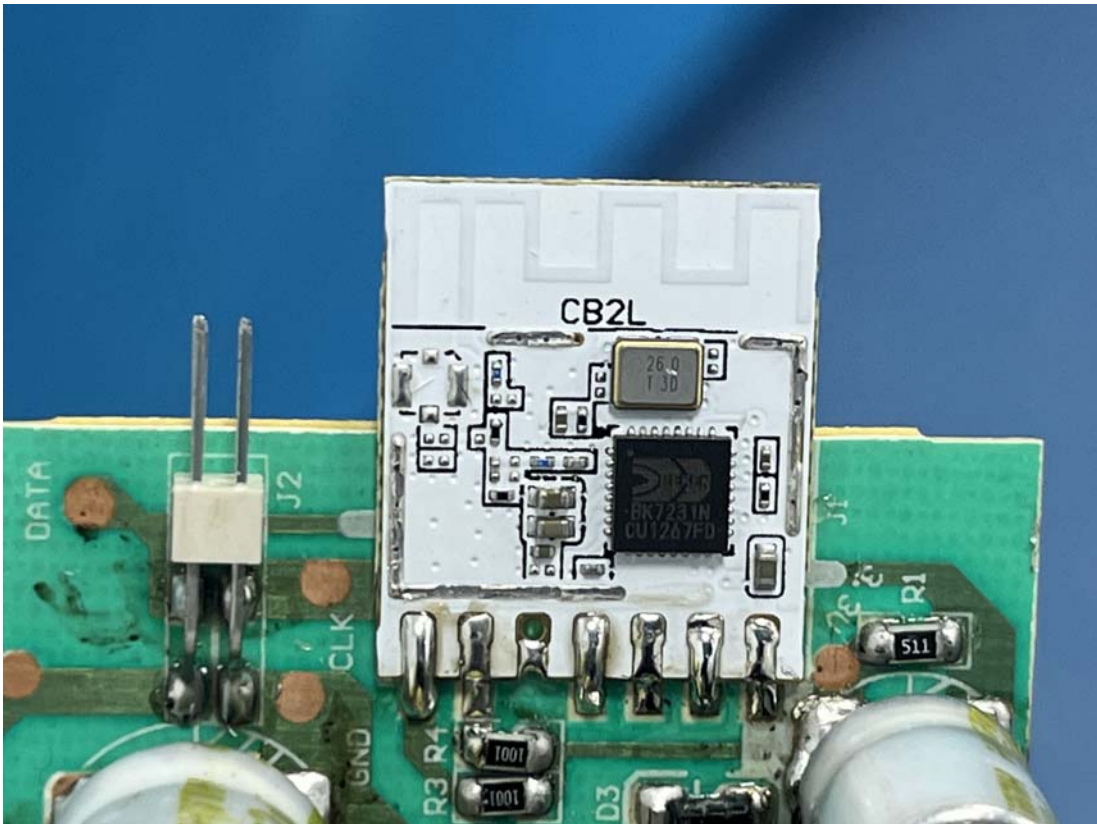

EUT INTERNAL PHOTOGRAPHS

Model: EBE-BBW418

Uncover

Chip

Antenna

Chip

EBE-BBW418-F

Chip

Antenna

Model: EBE-BBW539

Antenna

Chip

Model: EBE-BBW539-F

Chip

Antenna

Chip