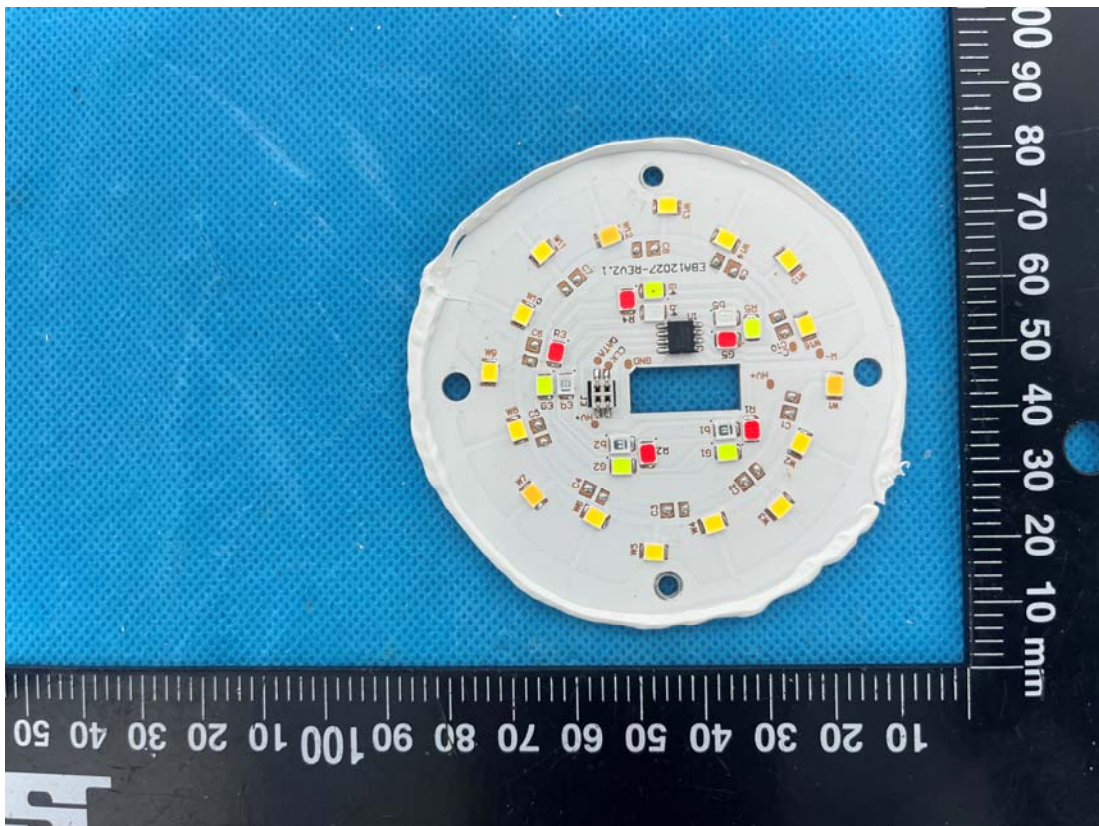

EUT INTERNAL PHOTOGRAPHS

Model: EBE-BBW418

Uncover

Chip

Antenna

Chip

EBE-BBW418-F

Chip

Antenna

Model: EBE-BBW539

Antenna

Chip

Model: EBE-BBW539-F

Chip

Antenna

Chip