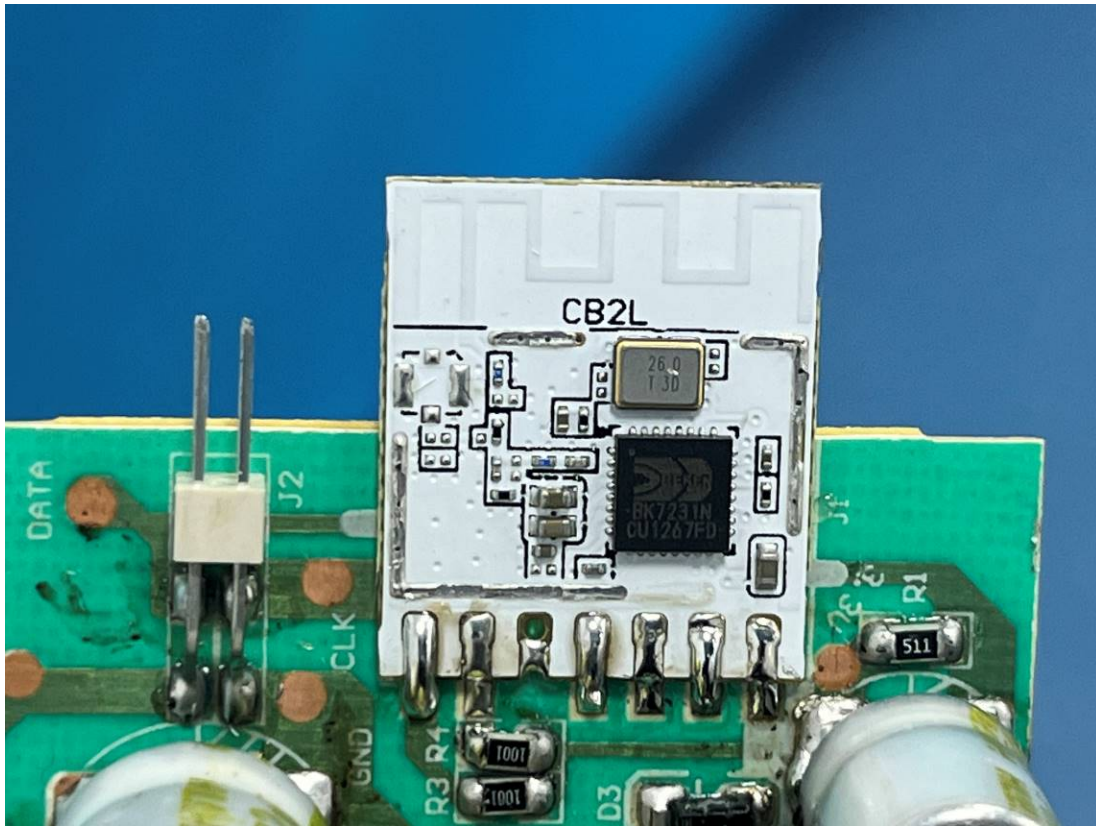

EUT INTERNAL PHOTOGRAPHS

Model: EBE-BBW418

Uncover

Chip

Antenna

Chip

EBE-BBW418-F

Chip

Antenna

Model: EBE-BBW539

Antenna

Chip

Model: EBE-BBW539-F

Chip

Antenna

Chip