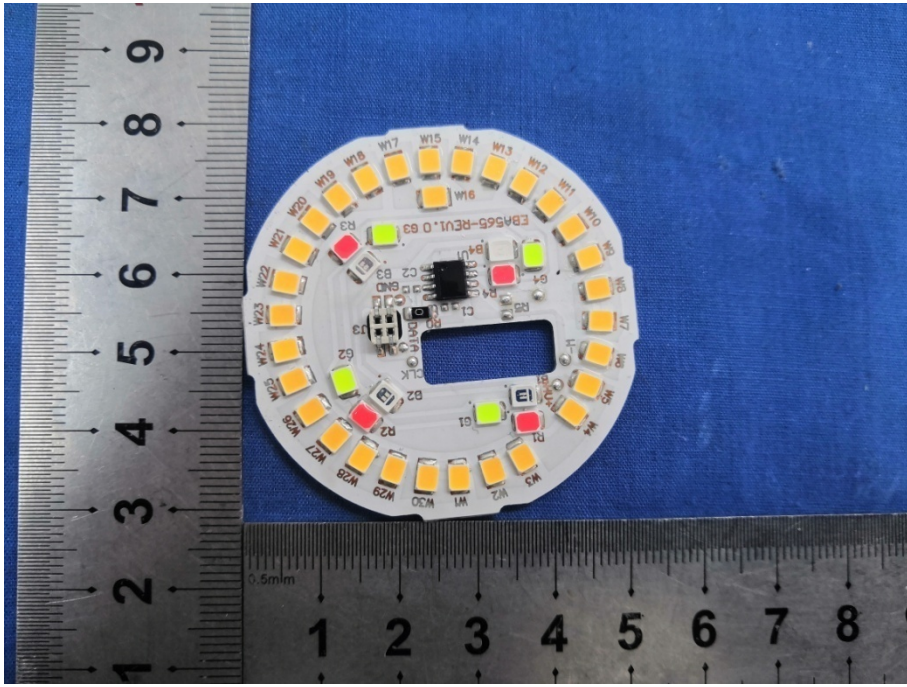

EXHIBIT B - EUT INTERNAL PHOTOGRAPHS

Model: EBE-BAW419-C

Model: EBE-BAW419-B

PCB Antenna

Model: EBE-BAW422-C

PCB Antenna

EBE-BAW422-B