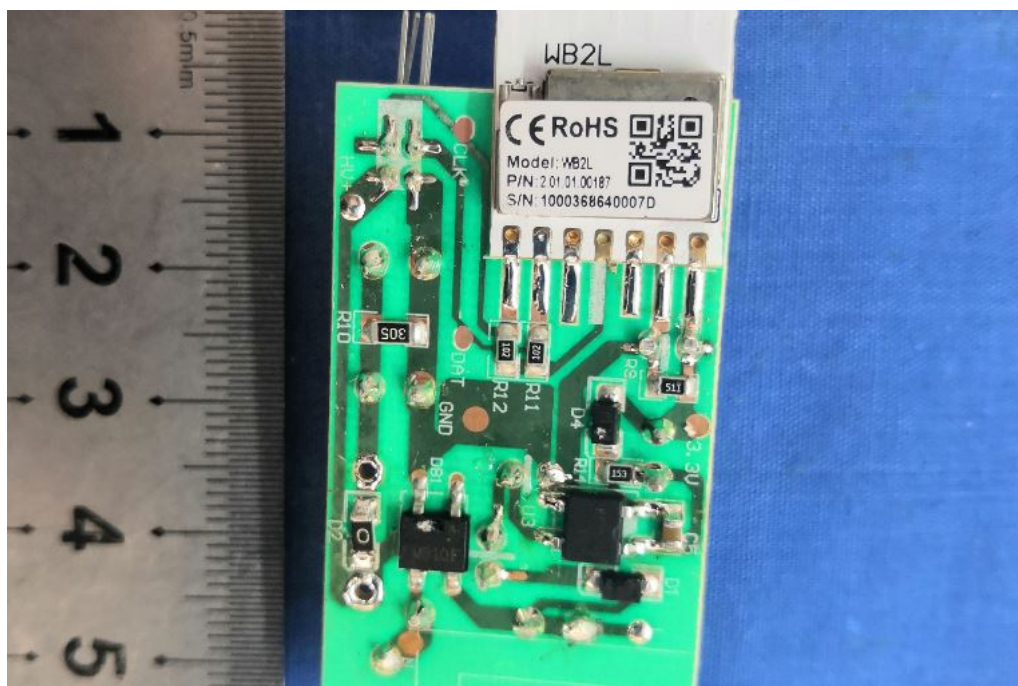

EXHIBIT B - EUT INTERNAL PHOTOGRAPHS

Model: EBE-BAW419-C

Model: EBE-BAW419-B

PCB Antenna

Model: EBE-BAW422-C

PCB Antenna

EBE-BAW422-B