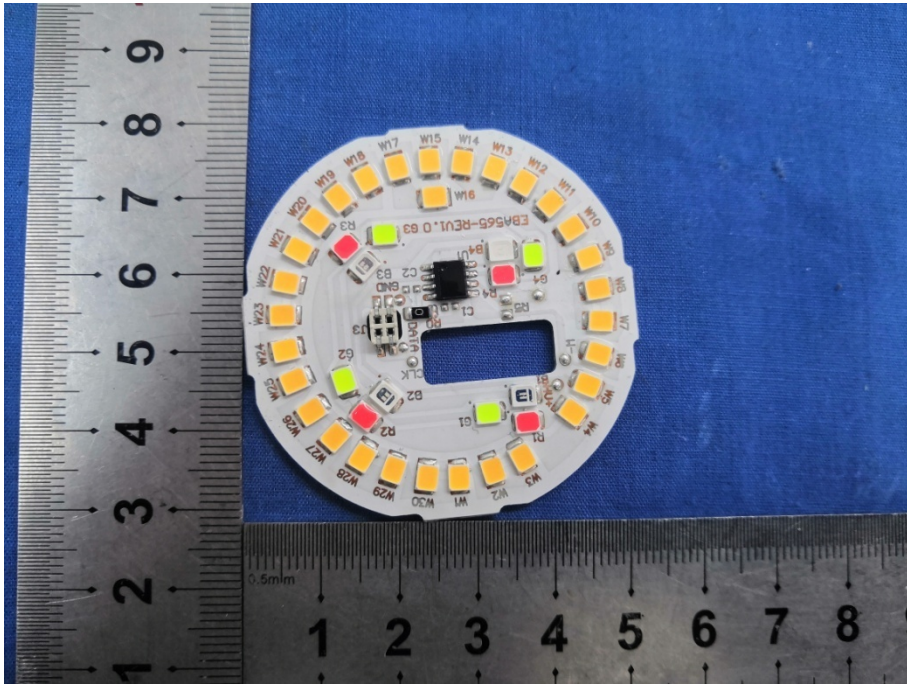

EXHIBIT B - EUT INTERNAL PHOTOGRAPHS

Model: EBE-BAW419-C

Model: EBE-BAW419-B

PCB Antenna

Model: EBE-BAW422-C

PCB Antenna

EBE-BAW422-B