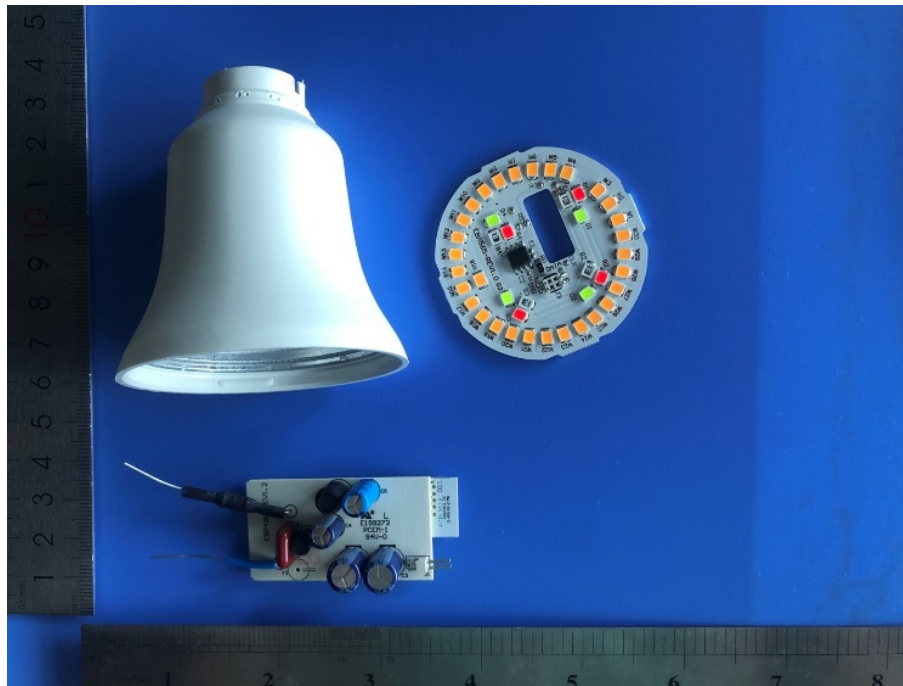

EXHIBIT B - EUT INTERNAL PHOTOGRAPHS

Model: EBE-BAW419-C

Model: EBE-BAW419-B

PCB Antenna

Model: EBE-BAW422-C

PCB Antenna

EBE-BAW422-B