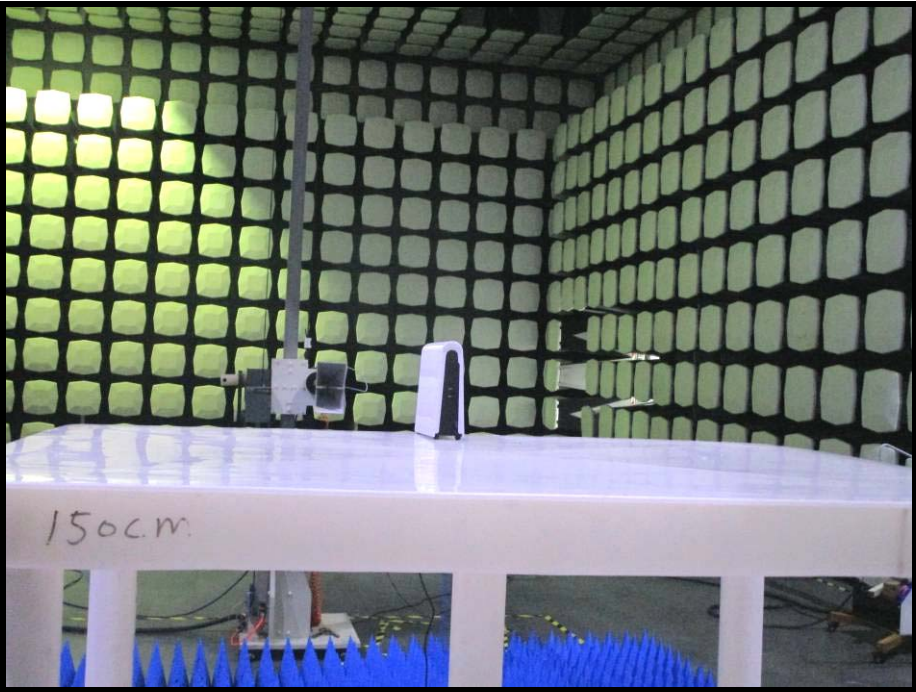

# Test Setup Photo

## 1.1 RADIATED SPURIOUS EMISSION TEST SETUP

---

30MHz to 1GHz

Above 1 GHz: