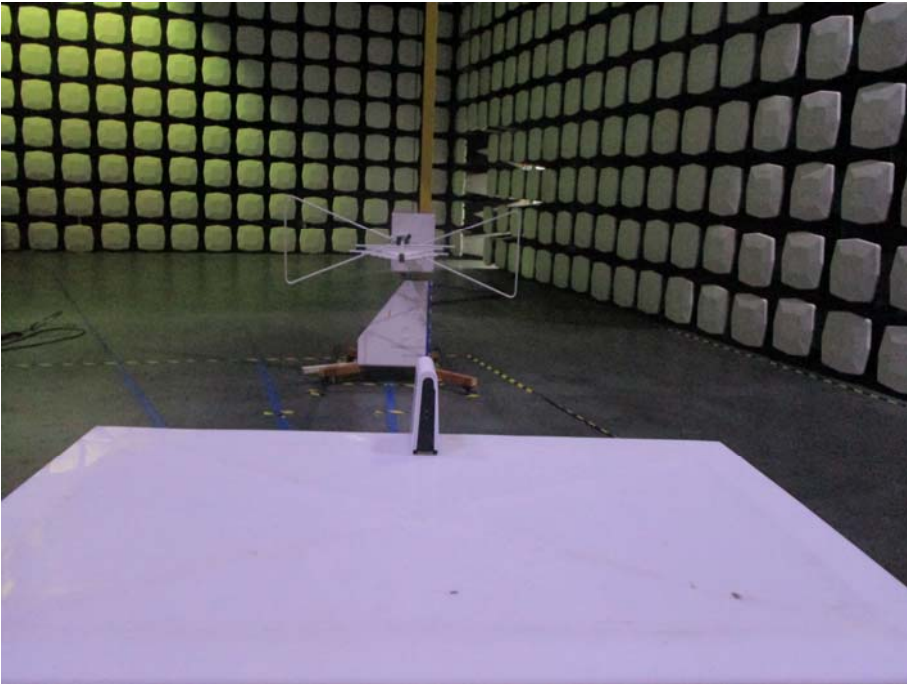

# Test Setup Photo

## 1.1 RADIATED SPURIOUS EMISSION TEST SETUP

---

30MHz to 1GHz

Above 1 GHz:

## 1.2 CONDUCTED EMISSION TEST SETUP

---