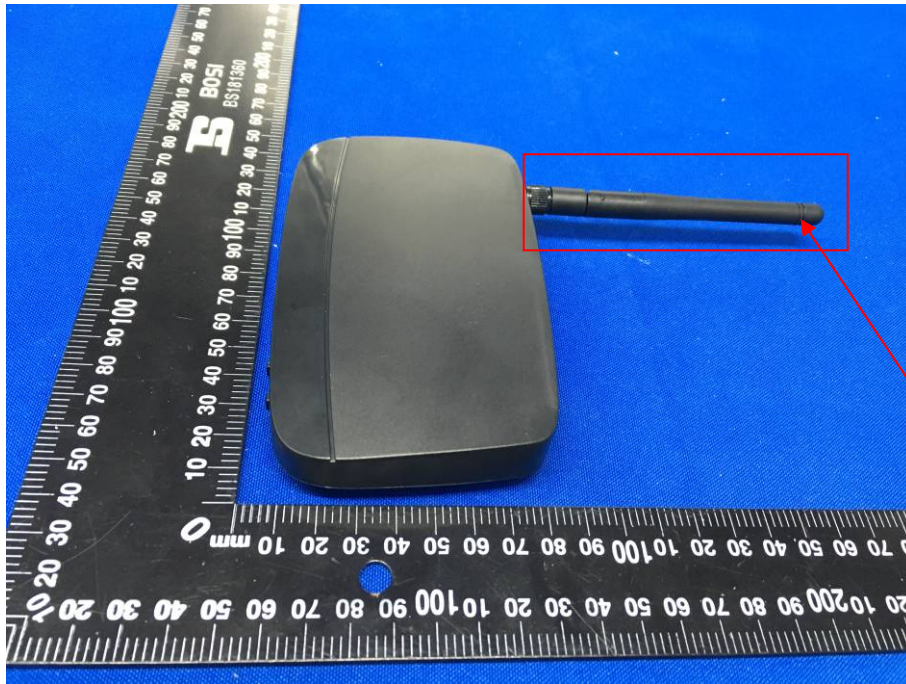

# Appendix C: Photographs of EUT

Product: Wireless receptor

Model: RS-SNW-B

External Photos

WIFI Antenna