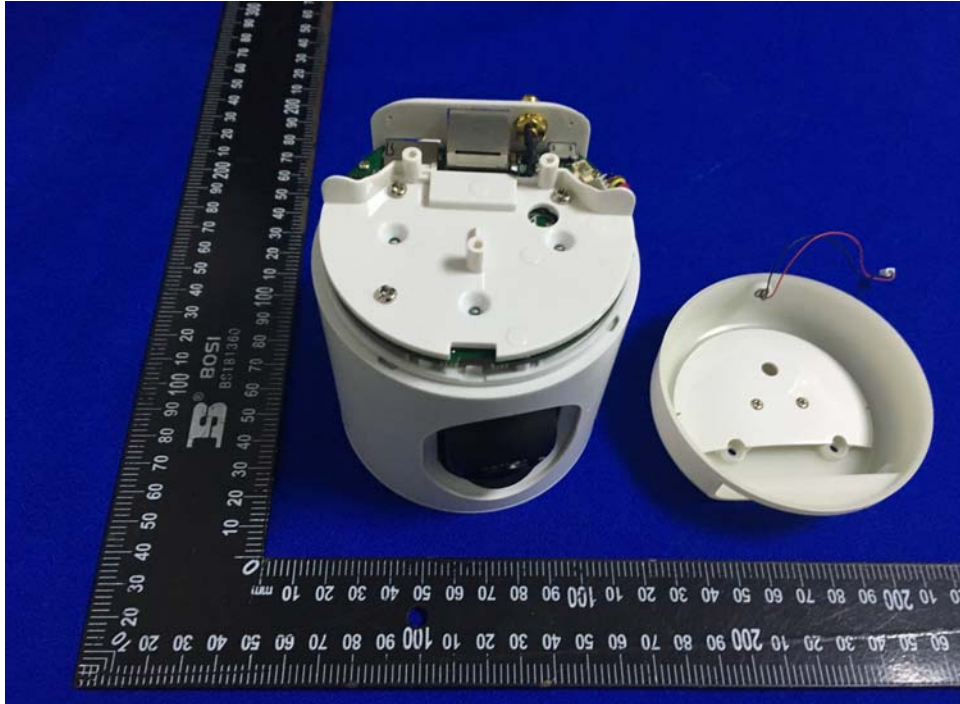

Appendix B: Photographs of EUT

Product: Wireless Camera

Model: RS-CH772H1B-36-RF

Internal Photos

WIFI
Antenna