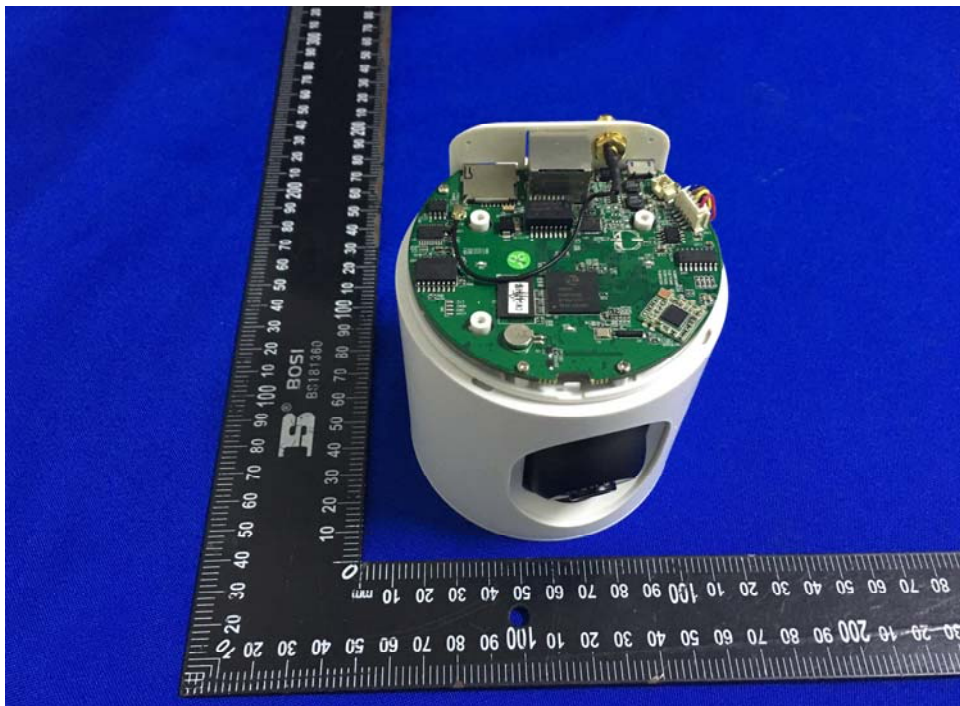

Appendix B: Photographs of EUT

Product: Wireless Camera

Model: RS-CH772H1B-36-RF

Internal Photos

WIFI
Antenna