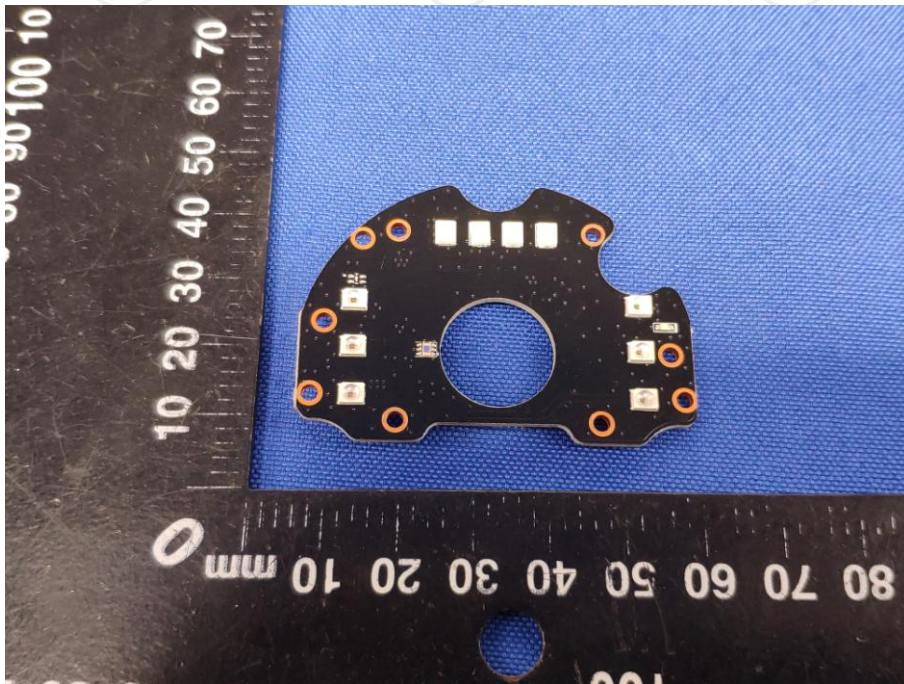

**Product: Wireless Camera**  
**Model: RS-CH22H1XD-TL-28W**  
**Internal Photos**

**\*\*\*\*\*END OF REPORT\*\*\*\*\***