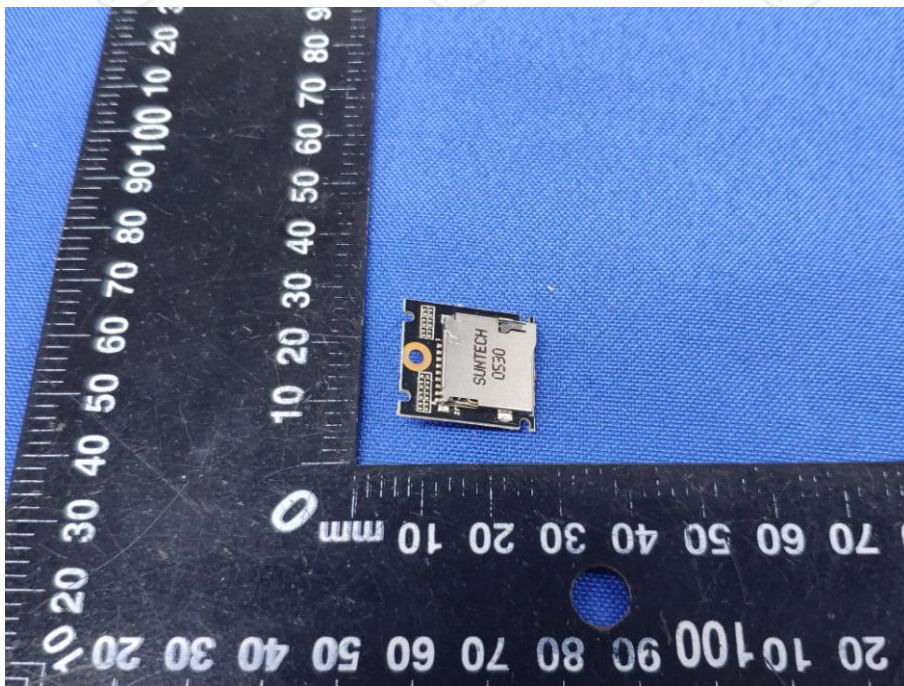

**Product: Wireless Camera**  
**Model: RS-CH22H1XD-TL-28W**  
**Internal Photos**

**\*\*\*\*\*END OF REPORT\*\*\*\*\***