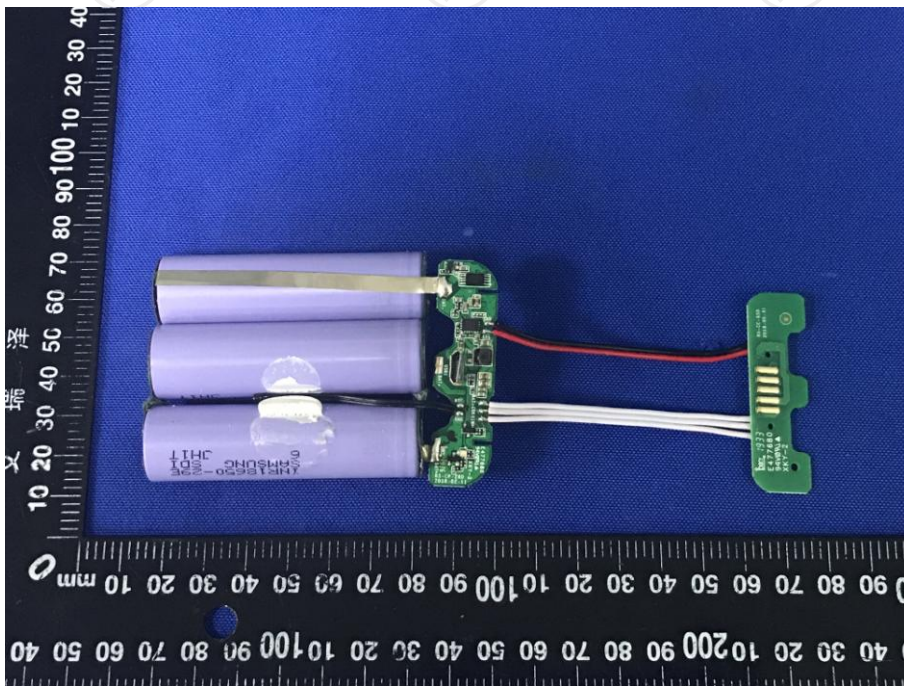

**Product: Wireless Camera**  
**Model: RS-CH22H1XD-TL-28W**  
**Internal Photos**

**\*\*\*\*\*END OF REPORT\*\*\*\*\***