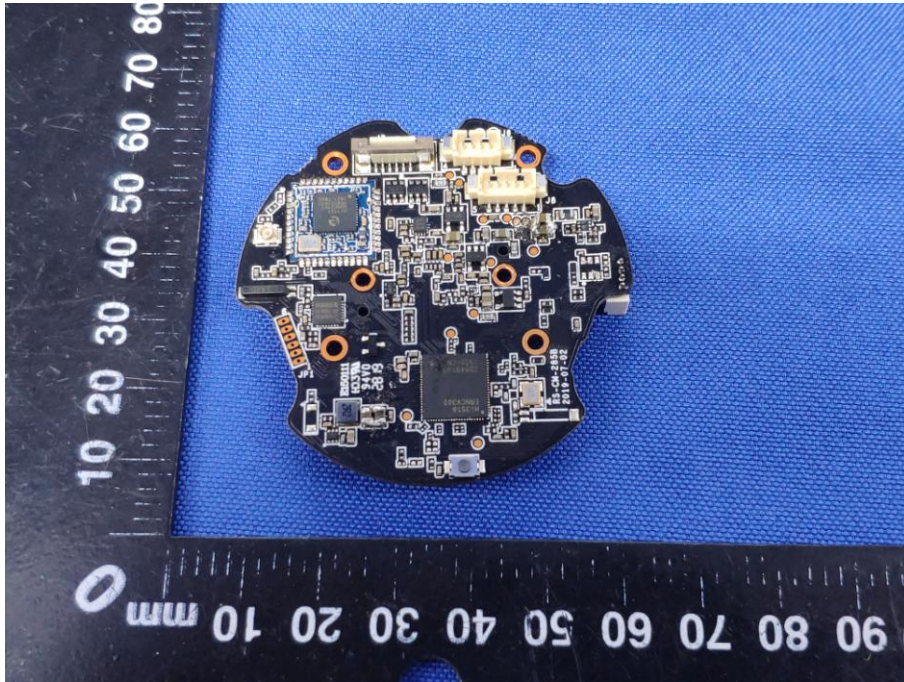

**Product: Wireless Camera**  
**Model: RS-CH22H1XD-TL-28W**  
**Internal Photos**

**\*\*\*\*\*END OF REPORT\*\*\*\*\***