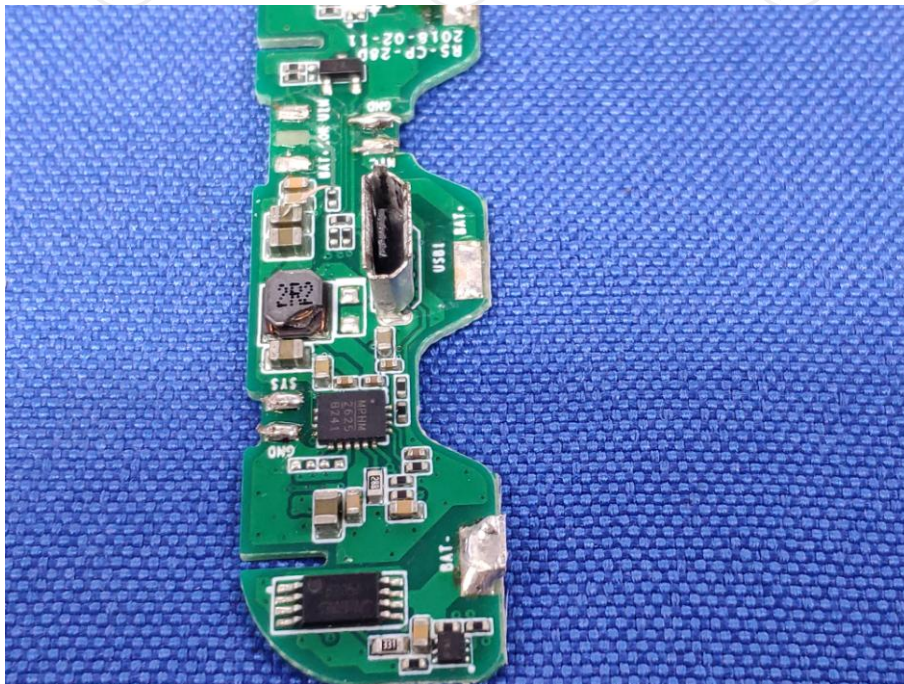

**Product: Wireless Camera**  
**Model: RS-CH22H1XD-TL-28W**  
**Internal Photos**

**\*\*\*\*\*END OF REPORT\*\*\*\*\***