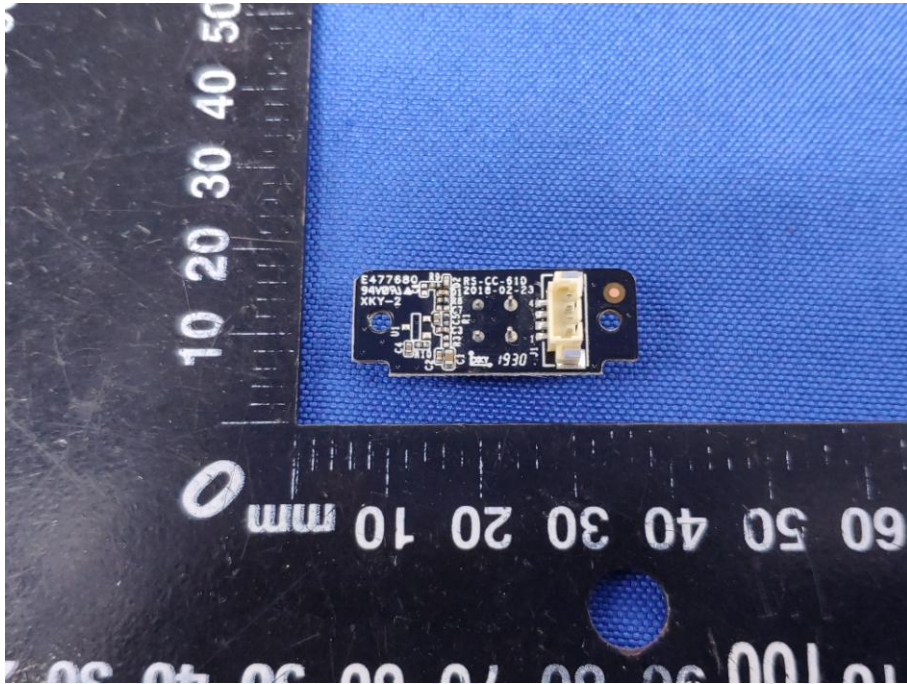

**Product: Wireless Camera**  
**Model: RS-CH22H1XD-TL-28W**  
**Internal Photos**

**\*\*\*\*\*END OF REPORT\*\*\*\*\***