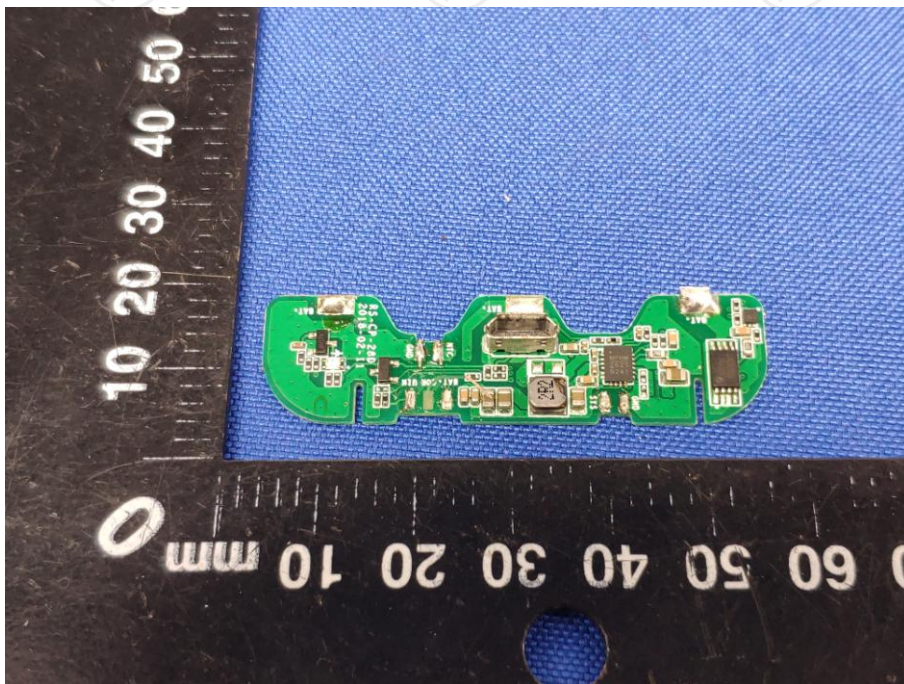

**Product: Wireless Camera**  
**Model: RS-CH22H1XD-TL-28W**  
**Internal Photos**

**\*\*\*\*\*END OF REPORT\*\*\*\*\***