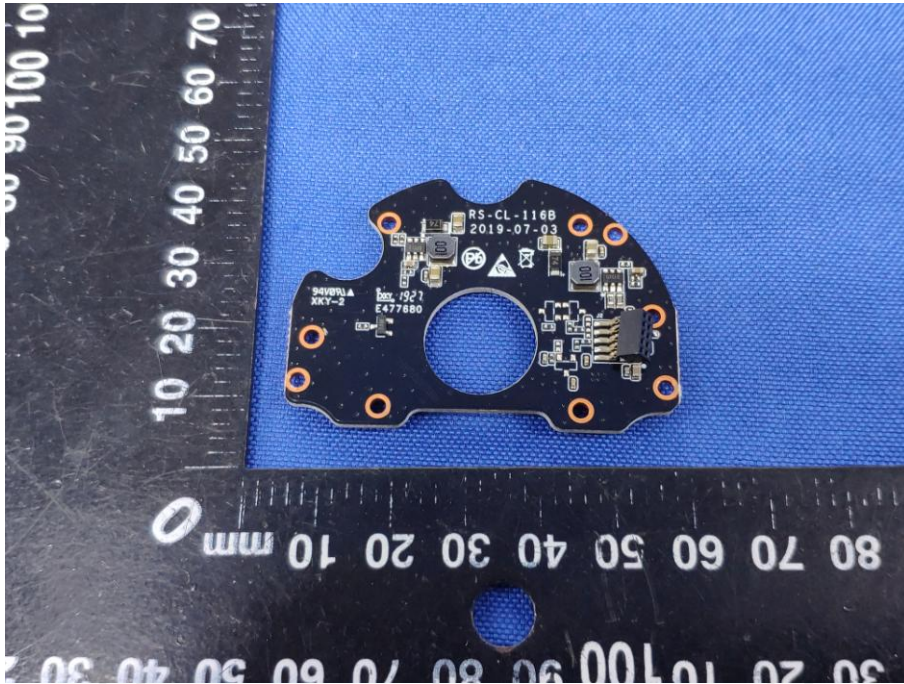

**Product: Wireless Camera**  
**Model: RS-CH22H1XD-TL-28W**  
**Internal Photos**

**\*\*\*\*\*END OF REPORT\*\*\*\*\***