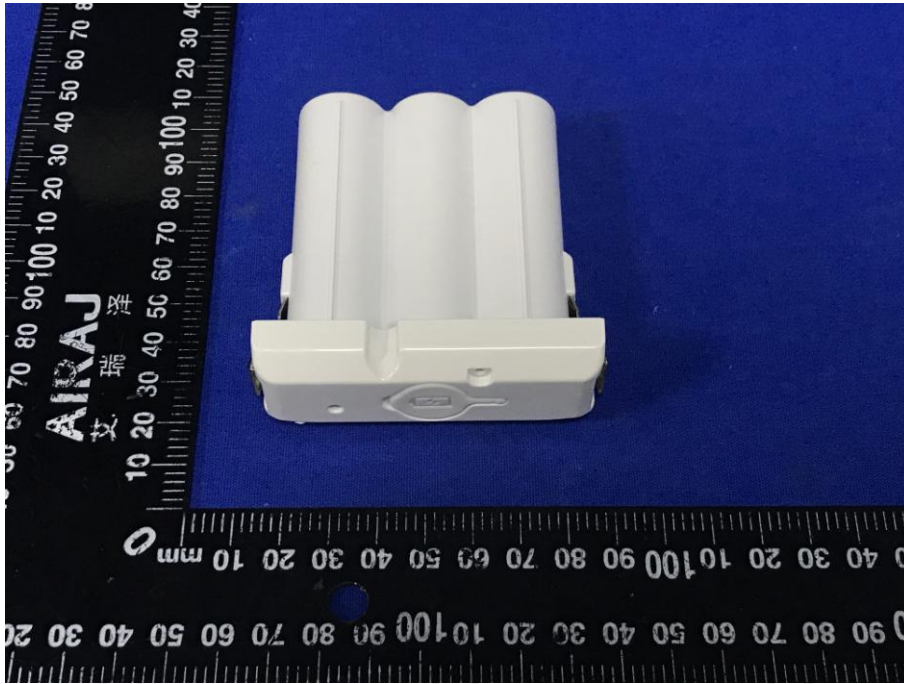

**Product: Wireless Camera**  
**Model: RS-CH22H1XD-TL-28W**  
**Internal Photos**

**\*\*\*\*\*END OF REPORT\*\*\*\*\***