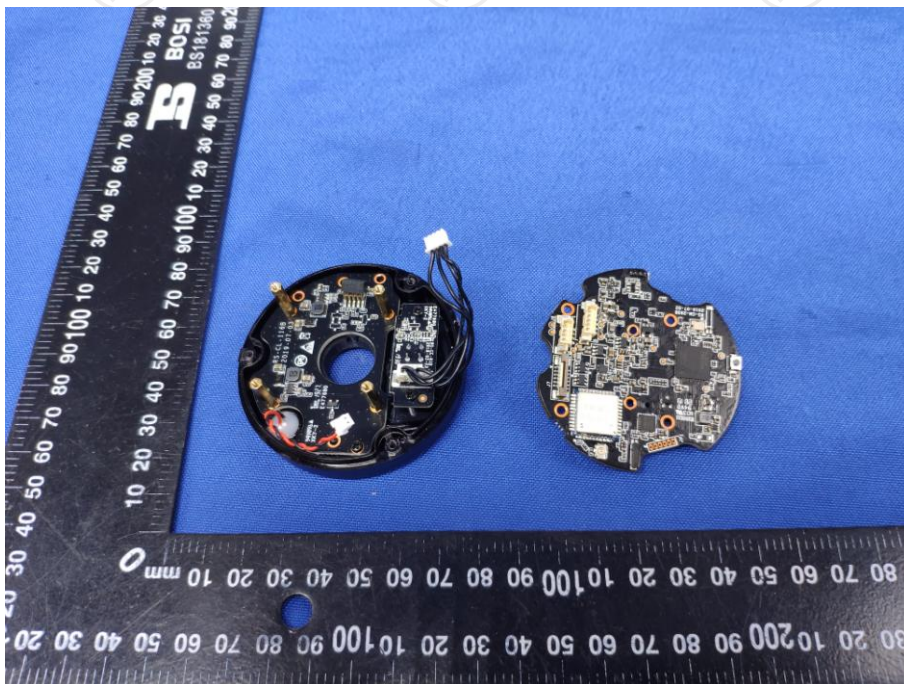

**Product: Wireless Camera**  
**Model: RS-CH22H1XD-TL-28W**  
**Internal Photos**

**\*\*\*\*\*END OF REPORT\*\*\*\*\***