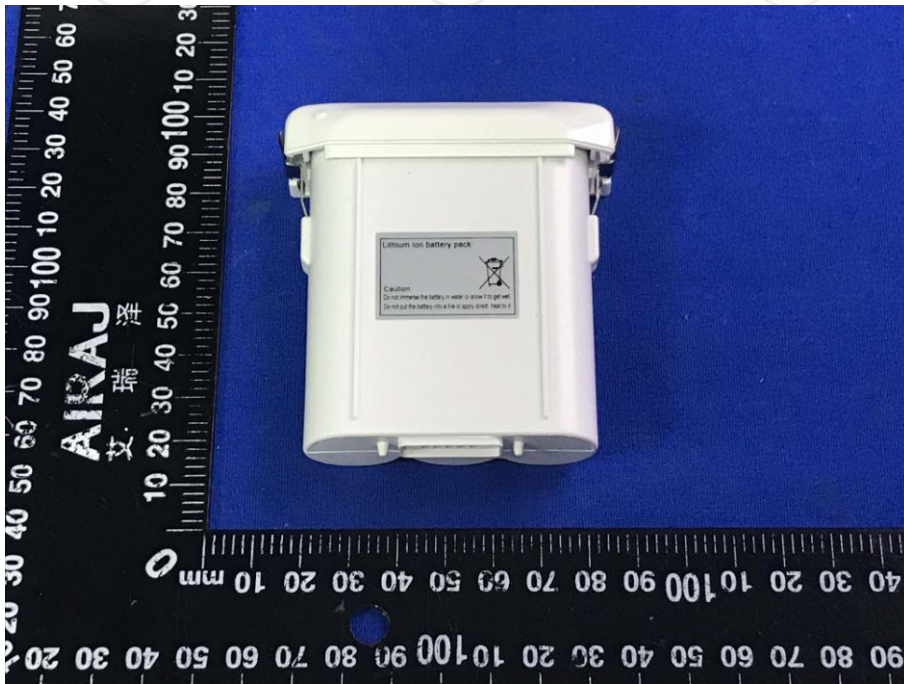

**Product: Wireless Camera**  
**Model: RS-CH22H1XD-TL-28W**  
**Internal Photos**

**\*\*\*\*\*END OF REPORT\*\*\*\*\***