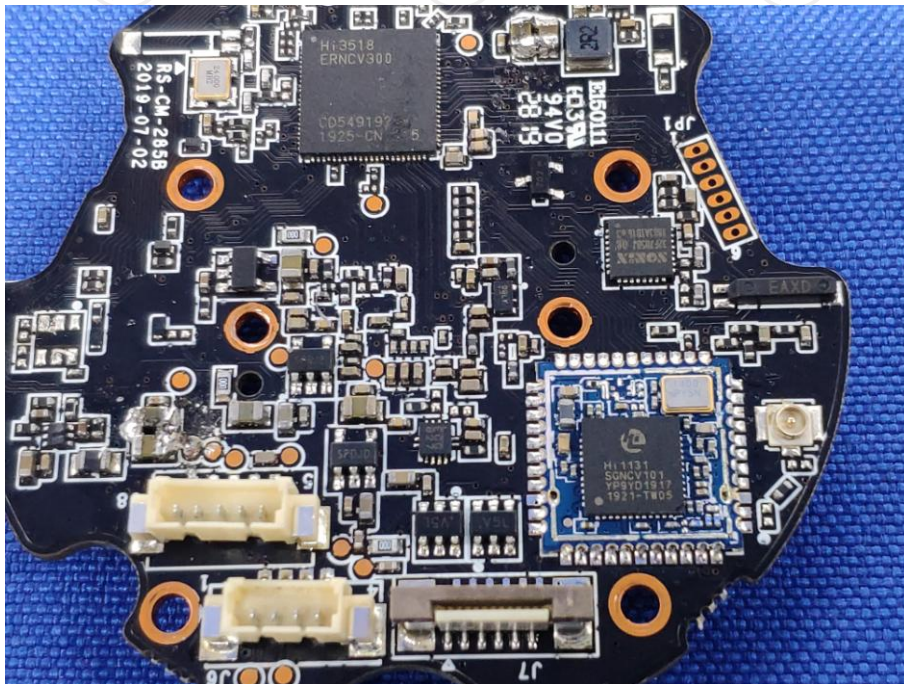

**Product: Wireless Camera**  
**Model: RS-CH22H1XD-TL-28W**  
**Internal Photos**

**\*\*\*\*\*END OF REPORT\*\*\*\*\***