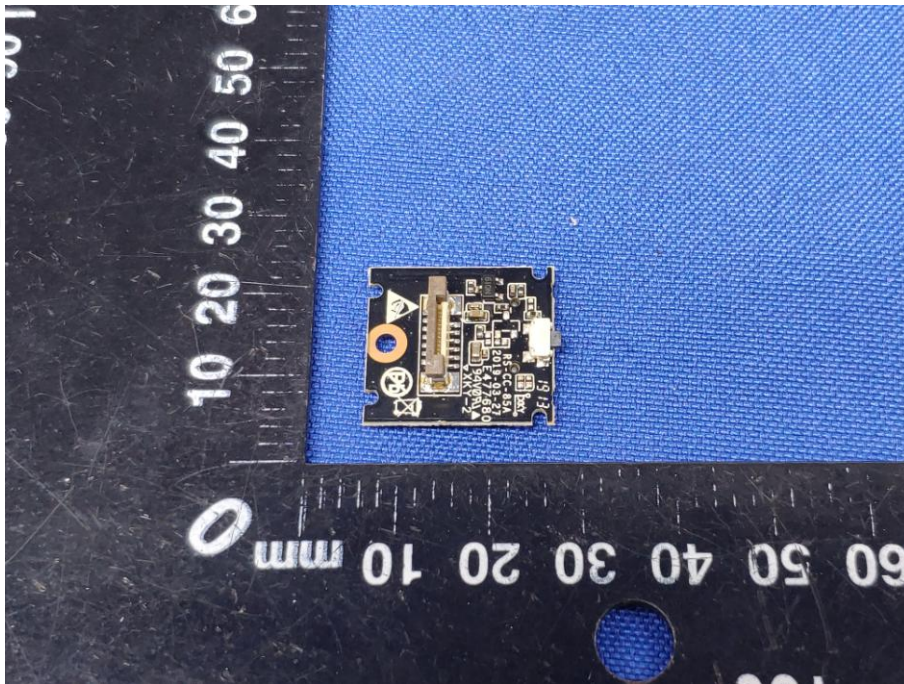

**Product: Wireless Camera**  
**Model: RS-CH22H1XD-TL-28W**  
**Internal Photos**

**\*\*\*\*\*END OF REPORT\*\*\*\*\***