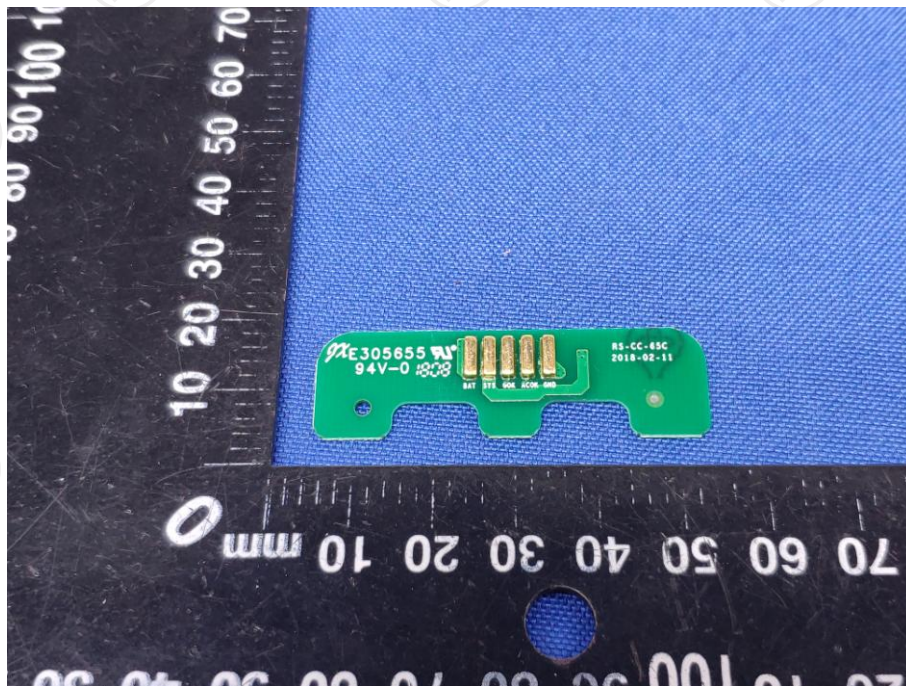

**Product: Wireless Camera**  
**Model: RS-CH22H1XD-TL-28W**  
**Internal Photos**

**\*\*\*\*\*END OF REPORT\*\*\*\*\***