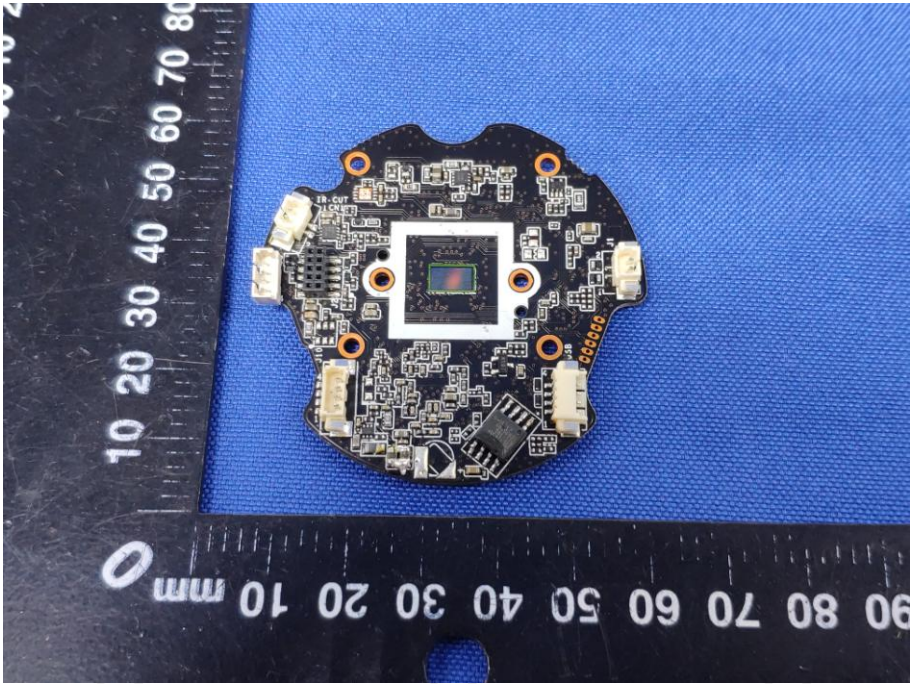

**Product: Wireless Camera**  
**Model: RS-CH22H1XD-TL-28W**  
**Internal Photos**

**\*\*\*\*\*END OF REPORT\*\*\*\*\***