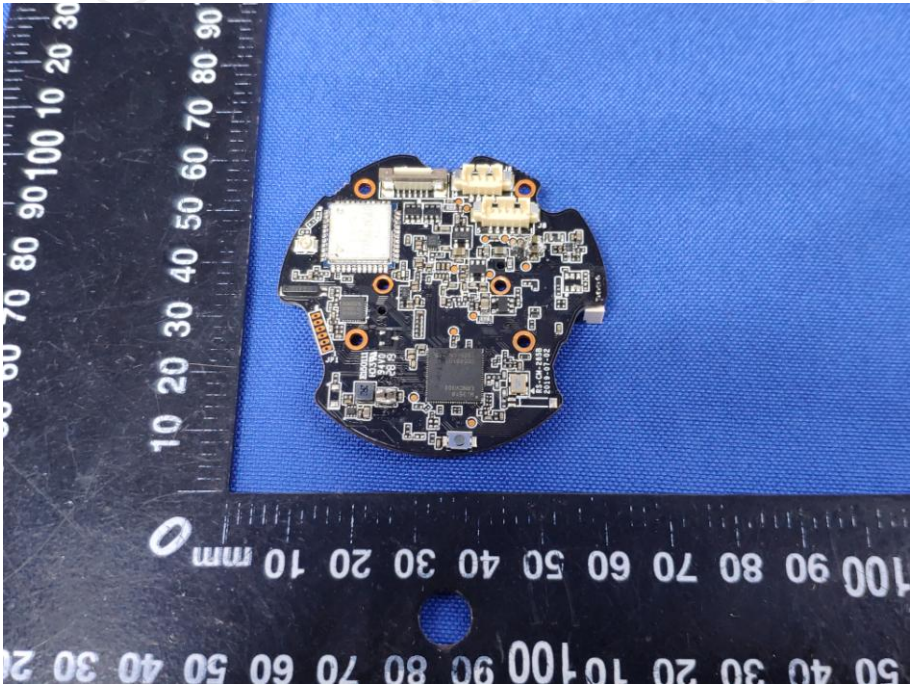

**Product: Wireless Camera**  
**Model: RS-CH22H1XD-TL-28W**  
**Internal Photos**

**\*\*\*\*\*END OF REPORT\*\*\*\*\***